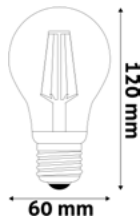

4.5W | 400lm | E27 | 220-240V | 200° | 30 000h | 10/x 40/c

ASF27CCT-4.5W-WIBLE 5999097931968