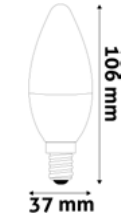

4.9W | 470lm | E14 | 220-240V | 180° | 30 000h | 10/x 40/c

ASC14RGBW-4.9W-WIBLE 5999097931944