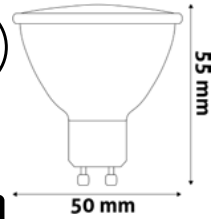

4.9W | 230lm | GU10 | 220-240V | 120° | 30 000h | 10/x 40/c

ASGU10RGBW-4.9W-WIBLE 5999097932002