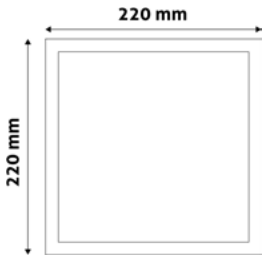

LED CEILING LAMP SURFACE MOUNTED SQUARE PLASTIC

24W | 220-240V | 120° | 15 000h | 27x295mm

AMSPCW-S-24W-PC

5999097960609

2 490lm