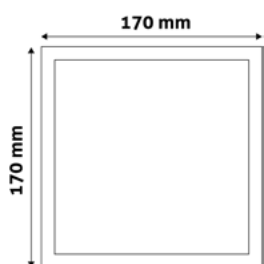

LED CEILING LAMP ALU

6W | 220-240V | 120° | 25 000h | 120x31,5mm

ACSMWW-S-6W-ALU	5999097912424	410lm
ACSMNW-S-6W-ALU	5999097912066	420lm
ACSMCW-S-6W-ALU	5999097912448	430lm

LED CEILING LAMP ALU

12W | 220-240V | 120° | 25 000h | 170x31,5mm

ACSMWW-S-12W-ALU	5999562282007	950lm
ACSMNW-S-12W-ALU	5999562281987	950lm
ACSMCW-S-12W-ALU	5999562282021	960lm

LED CEILING LAMP ALU

18W | 220-240V | 120° | 25 000h | 220x31,5mm

ACSMWW-S-18W-ALU	5999562281130	1 490lm
ACSMNW-S-18W-ALU	5999562280997	1 490lm
ACSMCW-S-18W-ALU	5999562282267	1 490lm

LED CEILING LAMP ALU

24W | 220-240V | 120° | 25 000h | 300x31,5mm

ACSMWW-S-24W-ALU	5999097908885	1 990lm
ACSMNW-S-24W-ALU	5999097908861	2 000lm
ACSMCW-S-24W-ALU	5999097913162	2 000lm