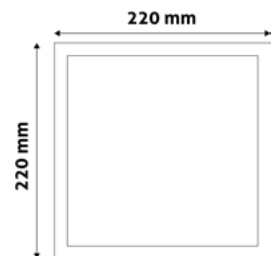

ACSMWW-S-24W-PC	5999097934365	2 600lm
ACSMNW-S-24W-PC	5999097934389	2 600lm
ACSMCW-S-24W-PC	5999097934402	2 600lm