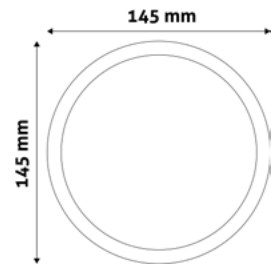

ACRPWW-R-12W-PC	5999097933467	1 250lm
ACRPNW-R-12W-PC	5999097933481	1 250lm
ACRPCW-R-12W-PC	5999097933504	1 250lm