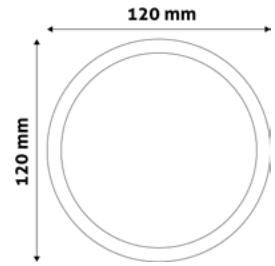

ACRPWW-R-9W-PC	5999097933405	900lm