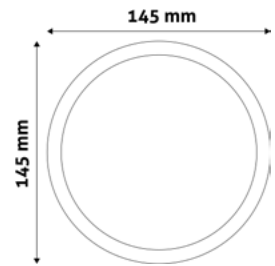

ACSMWW-R-12W-PC	5999097934006	1 250lm
ACSMNW-R-12W-PC	5999097934020	1 250lm
ACSMCW-R-12W-PC	5999097934044	1 250lm