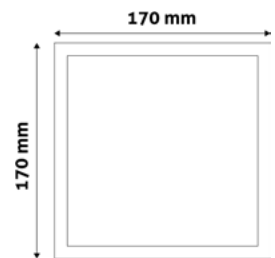

ACRPWW-S-18W-PC	5999097933825	1 900lm
ACRPNW-S-18W-PC	5999097933849	1 900lm
ACRPCW-S-18W-PC	5999097933863	1 900lm