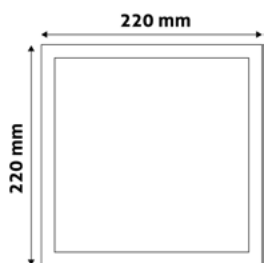

LED CEILING LAMP ALU

6W | 220-240V | 120° | 25 000h | 120x31,5mm

ACSMWW-S-6W-ALU	5999097912424	410lm
ACSMNW-S-6W-ALU	5999097912066	420lm
ACSMCW-S-6W-ALU	5999097912448	430lm

LED CEILING LAMP ALU

12W | 220-240V | 120° | 25 000h | 170x31,5mm

ACSMWW-S-12W-ALU	5999562282007	950lm
ACSMNW-S-12W-ALU	5999562281987	950lm
ACSMCW-S-12W-ALU	5999562282021	960lm

LED CEILING LAMP ALU

18W | 220-240V | 120° | 25 000h | 220x31,5mm

ACSMWW-S-18W-ALU	5999562281130	1 490lm
ACSMNW-S-18W-ALU	5999562280997	1 490lm
ACSMCW-S-18W-ALU	5999562282267	1 490lm

LED CEILING LAMP ALU

24W | 220-240V | 120° | 25 000h | 300x31,5mm

ACSMWW-S-24W-ALU	5999097908885	1 990lm
ACSMNW-S-24W-ALU	5999097908861	2 000lm
ACSMCW-S-24W-ALU	5999097913162	2 000lm