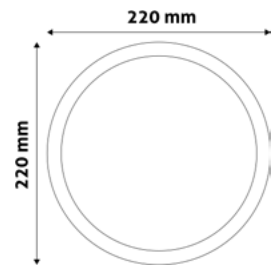

LED CEILING LAMP PLASTIC

18W | 170-260V | 120° | 25 000h | 170x170mm

ACSMWW-R-18W-PC	5999097934068	1 900lm
-----------------	---------------	---------

LED CEILING LAMP PLASTIC

24W | 170-260V | 120° | 25 000h | 220x220mm