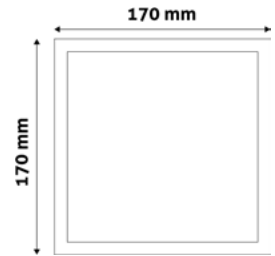

ACSMNW-S-12W-ALU-SN

5999097930046

950lm