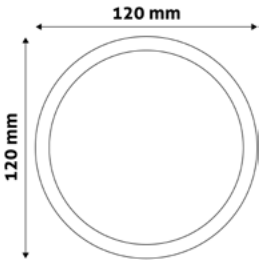

LED CEILING LAMP ALU

6W | 220-240V | 120° | 25 000h | 120x31,5mm

ACSMWW-R-6W-ALU	5999097912387	410lm
ACSMNW-R-6W-ALU	5999097912042	420lm
ACSMCW-R-6W-ALU	5999097912400	430lm

LED CEILING LAMP ALU

12W | 220-240V | 120° | 25 000h | 170x31,5mm

ACSMWW-R-12W-ALU	5999562281888	940lm
ACSMNW-R-12W-ALU	5999562281864	950lm
ACSMCW-R-12W-ALU	5999562281901	950lm

LED CEILING LAMP ALU

18W | 220-240V | 120° | 25 000h | 220x31,5mm

ACSMWW-R-18W-ALU	5999562281949	1 480lm
ACSMNW-R-18W-ALU	5999562281925	1 490lm
ACSMCW-R-18W-ALU	5999562281963	1 490lm

LED CEILING LAMP ALU

24W | 220-240V | 120° | 25 000h | 300x31,5mm

ACSMWW-R-24W-ALU	5999097908847	1 990lm
ACSMNW-R-24W-ALU	5999097908823	2 000lm
ACSMCW-R-24W-ALU	5999097913148	2 000lm