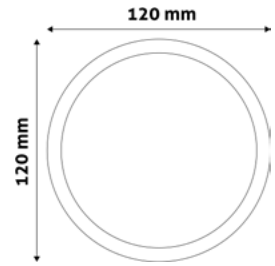

LED CEILING LAMP RECESSED PANEL SQUARE PLASTIC

5W | 220-240V | 120° | 15 000h | 90x90x27mm

AMRPWW-S-5W-PC	5999097959863	430lm
AMRPNW-S-5W-PC	5999097959962	430lm

LED CEILING LAMP PLASTIC

9W | 170-260V | 120° | 25 000h | 120x120mm