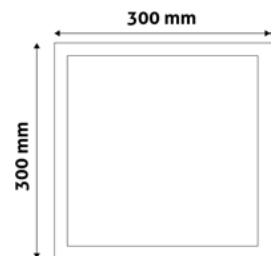

ACSMNW-S-24W-ALU-SN

5999097929965

2 000lm