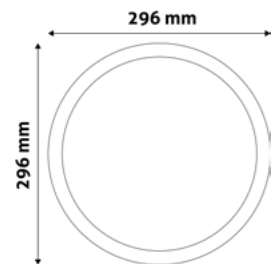

ACRPNW-R-24W-ALU-SN

5999097929903

2 000lm