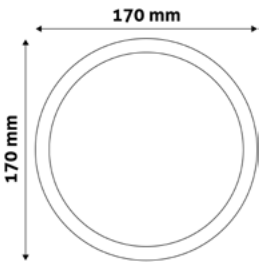

LED CEILING LAMP ALU

6W | 220-240V | 120° | 25 000h | 120x31,5mm

ACSMWW-R-6W-ALU	5999097912387	410lm
ACSMNW-R-6W-ALU	5999097912042	420lm
ACSMCW-R-6W-ALU	5999097912400	430lm

LED CEILING LAMP ALU

12W | 220-240V | 120° | 25 000h | 170x31,5mm

ACSMWW-R-12W-ALU	5999562281888	940lm
ACSMNW-R-12W-ALU	5999562281864	950lm
ACSMCW-R-12W-ALU	5999562281901	950lm

LED CEILING LAMP ALU

18W | 220-240V | 120° | 25 000h | 220x31,5mm

ACSMWW-R-18W-ALU	5999562281949	1 480lm
ACSMNW-R-18W-ALU	5999562281925	1 490lm
ACSMCW-R-18W-ALU	5999562281963	1 490lm

LED CEILING LAMP ALU

24W | 220-240V | 120° | 25 000h | 300x31,5mm

ACSMWW-R-24W-ALU	5999097908847	1 990lm
ACSMNW-R-24W-ALU	5999097908823	2 000lm
ACSMCW-R-24W-ALU	5999097913148	2 000lm