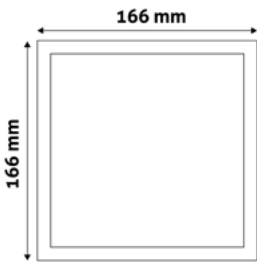

LED CEILING LAMP PANEL ALU

6W | 220-240V | 120° | 25 000h | 116x10mm

ACRPWW-S-6W-ALU	5999097912349	410lm
ACRPNW-S-6W-ALU	5999097912028	420lm
ACRPCW-S-6W-ALU	5999097912363	430lm

LED CEILING LAMP PANEL ALU

12W | 220-240V | 120° | 25 000h | 166x10mm

ACRPWW-S-12W-ALU	5999562281239	940lm
ACRPNW-S-12W-ALU	5999562288887	950lm
ACRPCW-S-12W-ALU	5999562281253	950lm

LED CEILING LAMP PANEL ALU

18W | 220-240V | 120° | 25 000h | 220x10mm

ACRPWW-S-18W-ALU	5999562281314	1 490lm
ACRPNW-S-18W-ALU	5999562288924	1 490lm
ACRPCW-S-18W-ALU	5999562281338	1 500lm

LED CEILING LAMP PANEL ALU

24W | 220-240V | 120° | 25 000h | 291x10mm

ACRPWW-S-24W-ALU	5999097913100	1 990lm
ACRPNW-S-24W-ALU	5999097912103	2 000lm
ACRPCW-S-24W-ALU	5999097913124	2 010lm