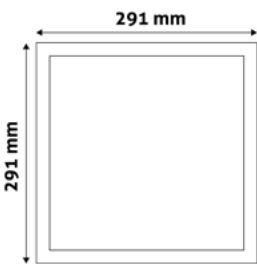

LED CEILING LAMP PANEL ALU

6W | 220-240V | 120° | 25 000h | 116x10mm

ACRPWW-S-6W-ALU	5999097912349	410lm
ACRPNW-S-6W-ALU	5999097912028	420lm
ACRPCW-S-6W-ALU	5999097912363	430lm

LED CEILING LAMP PANEL ALU

12W | 220-240V | 120° | 25 000h | 166x10mm

ACRPWW-S-12W-ALU	5999562281239	940lm
ACRPNW-S-12W-ALU	5999562288887	950lm
ACRPCW-S-12W-ALU	5999562281253	950lm

LED CEILING LAMP PANEL ALU

18W | 220-240V | 120° | 25 000h | 220x10mm

ACRPWW-S-18W-ALU	5999562281314	1 490lm
ACRPNW-S-18W-ALU	5999562288924	1 490lm
ACRPCW-S-18W-ALU	5999562281338	1 500lm

LED CEILING LAMP PANEL ALU

24W | 220-240V | 120° | 25 000h | 291x10mm

ACRPWW-S-24W-ALU	5999097913100	1 990lm
ACRPNW-S-24W-ALU	5999097912103	2 000lm
ACRPCW-S-24W-ALU	5999097913124	2 010lm