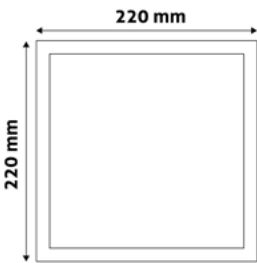

LED CEILING LAMP PANEL ALU

6W | 220-240V | 120° | 25 000h | 116x10mm

ACRPWW-S-6W-ALU	5999097912349	410lm
ACRPNW-S-6W-ALU	5999097912028	420lm
ACRPCW-S-6W-ALU	5999097912363	430lm

LED CEILING LAMP PANEL ALU

12W | 220-240V | 120° | 25 000h | 166x10mm

ACRPWW-S-12W-ALU	5999562281239	940lm
ACRPNW-S-12W-ALU	5999562288887	950lm
ACRPCW-S-12W-ALU	5999562281253	950lm

LED CEILING LAMP PANEL ALU

18W | 220-240V | 120° | 25 000h | 220x10mm

ACRPWW-S-18W-ALU	5999562281314	1 490lm
ACRPNW-S-18W-ALU	5999562288924	1 490lm
ACRPCW-S-18W-ALU	5999562281338	1 500lm

LED CEILING LAMP PANEL ALU

24W | 220-240V | 120° | 25 000h | 291x10mm

ACRPWW-S-24W-ALU	5999097913100	1 990lm
ACRPNW-S-24W-ALU	5999097912103	2 000lm
ACRPCW-S-24W-ALU	5999097913124	2 010lm