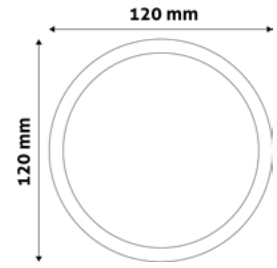

ACSMNW-R-6W-ALU-SN

5999097929781

420lm