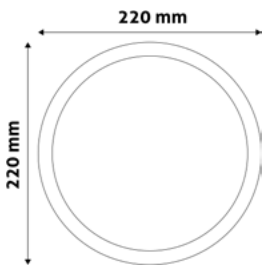

LED CEILING LAMP RECESSED PANEL ROUND PLASTIC

9W | 220-240V | 120° | 15 000h | 120x120x27mm

AMRPNW-R-9W-PC	5999097959641	825lm
AMRPCW-R-9W-PC	5999097959740	825lm

LED CEILING LAMP RECESSED PANEL ROUND PLASTIC

9W | 220-240V | 120° | 15 000h | 150x150x27mm

AMRPCW-R-12W-PC	5999097959825	1 160lm

LED CEILING LAMP RECESSED PANEL ROUND PLASTIC

18W | 220-240V | 120° | 15 000h | 220x220x27mm

AMRPCW-R-18W-PC	5999097959801	1 820lm

LED CEILING LAMP RECESSED PANEL ROUND PLASTIC

24W | 220-240V | 120° | 15 000h | 295x295x27mm

AMRPWW-R-24W-PC	5999097959580	2 490lm
AMRPNW-R-24W-PC	5999097959689	2 490lm
AMRPCW-R-24W-PC	5999097959788	2 490lm