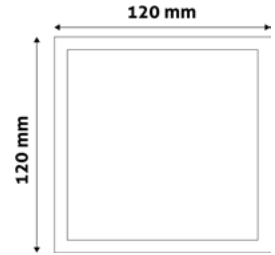

ACSMNW-S-6W-ALU-SN

5999097929804

420lm