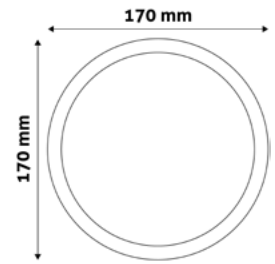

ACRPNW-R-12W-ALU-SN

5999097929989

950lm