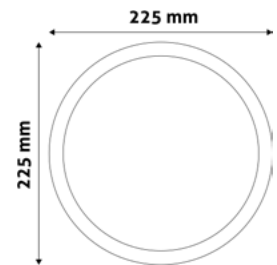

ACSMNW-R-18W-ALU-SN

5999097929866

1 490lm