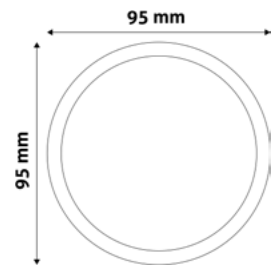

AMRPWW-R-5W-PC	5999097959566	430lm
AMRPNW-R-5W-PC	5999097959665	430lm
AMRPCW-R-5W-PC	5999097959764	430lm