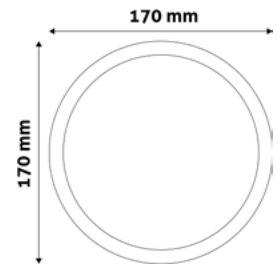

ACSMNW-R-12W-ALU-SN

5999097930022

950lm