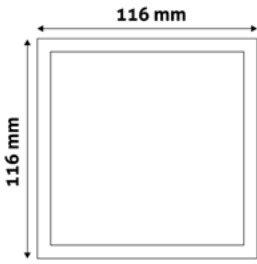

LED CEILING LAMP PANEL ALU

6W | 220-240V | 120° | 25 000h | 116x10mm

ACRPWW-S-6W-ALU	5999097912349	410lm
ACRPNW-S-6W-ALU	5999097912028	420lm
ACRPCW-S-6W-ALU	5999097912363	430lm

LED CEILING LAMP PANEL ALU

12W | 220-240V | 120° | 25 000h | 166x10mm

ACRPWW-S-12W-ALU	5999562281239	940lm
ACRPNW-S-12W-ALU	5999562288887	950lm
ACRPCW-S-12W-ALU	5999562281253	950lm

LED CEILING LAMP PANEL ALU

18W | 220-240V | 120° | 25 000h | 220x10mm

ACRPWW-S-18W-ALU	5999562281314	1 490lm
ACRPNW-S-18W-ALU	5999562288924	1 490lm
ACRPCW-S-18W-ALU	5999562281338	1 500lm

LED CEILING LAMP PANEL ALU

24W | 220-240V | 120° | 25 000h | 291x10mm

ACRPWW-S-24W-ALU	5999097913100	1 990lm
ACRPNW-S-24W-ALU	5999097912103	2 000lm
ACRPCW-S-24W-ALU	5999097913124	2 010lm