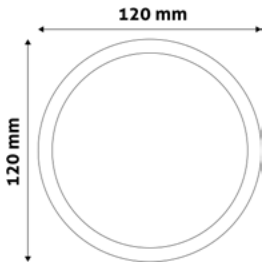

LED CEILING LAMP RECESSED PANEL ROUND PLASTIC

9W | 220-240V | 120° | 15 000h | 120x120x27mm

AMRPNW-R-9W-PC	5999097959641	825lm
AMRPCW-R-9W-PC	5999097959740	825lm

LED CEILING LAMP RECESSED PANEL ROUND PLASTIC

9W | 220-240V | 120° | 15 000h | 150x150x27mm

AMRPCW-R-12W-PC	5999097959825	1 160lm

LED CEILING LAMP RECESSED PANEL ROUND PLASTIC

18W | 220-240V | 120° | 15 000h | 220x220x27mm

AMRPCW-R-18W-PC	5999097959801	1 820lm

LED CEILING LAMP RECESSED PANEL ROUND PLASTIC

24W | 220-240V | 120° | 15 000h | 295x295x27mm

AMRPWW-R-24W-PC	5999097959580	2 490lm
AMRPNW-R-24W-PC	5999097959689	2 490lm
AMRPCW-R-24W-PC	5999097959788	2 490lm