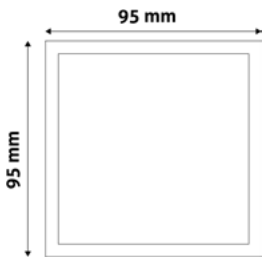

LED CEILING LAMP RECESSED PANEL SQUARE PLASTIC

5W | 220-240V | 120° | 15 000h | 90x90x27mm

AMRPWW-S-5W-PC	5999097959863	430lm
AMRPNW-S-5W-PC	5999097959962	430lm

LED CEILING LAMP PLASTIC

9W | 170-260V | 120° | 25 000h | 120x120mm