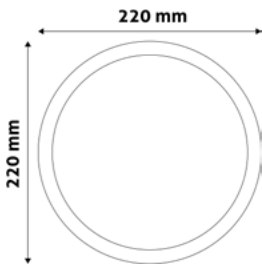

ACSMWW-R-24W-PC	5999097934129	2 600lm
-----------------	---------------	---------

LED CEILING LAMP SURFACE MOUNTED ROUND PLASTIC

18W | 220-240V | 120° | 15 000h | 27x220mm

AMSPNW-R-18W-PC	5999097960289	1 820lm
AMSPCW-R-18W-PC	5999097960302	1 820lm