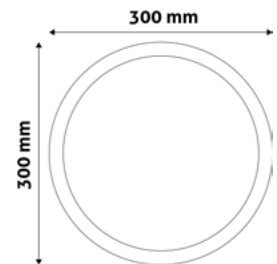

ACSMNW-R-24W-ALU-SN

5999097929941

2 000lm