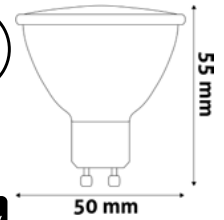

SMART LED GU10 WIFI + BLE APP CONTROL

Dimmable by application

4.9W | 230lm | GU10 | 220-240V | 120° | 30 000h | 10/x 40/c

ASGU10RGBW-4.9W-WIBLE

5999097932002