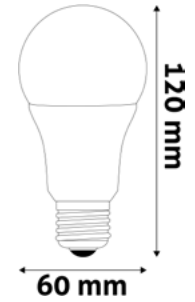

SMART LED GLOBE A60 WIFI + BLE APP CONTROL

Dimmable by application

9.4W | 806lm | E27 | 220-240V | 200° | 30 000h | 40/c

ASG27RGBW-9.4W-WIBLE

5999097931982

SMART LED CANDLE WIFI + BLE APP CONTROL

Dimmable by application