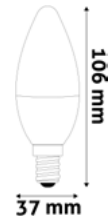

Dimmable with remote control

4.9W | 470lm | E14 | 220-240V | 180° | 30 000h | 10/x 40/c

ASMG14RGBW-4.9W-RC 5999097933146

SMART LED CANDLE WITH IR REMOTE

Dimmable with remote control

4.9W | 470lm | E14 | 220-240V | 180° | 30 000h | 10/x 40/c