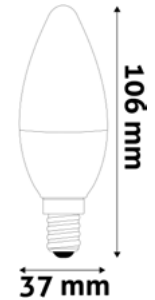

SMART LED CANDLE WIFI + BLE APP CONTROL

Dimmable by application

4.9W | 470lm | E14 | 220-240V | 180° | 30 000h | 10/x 40/c

ASC14RGBW-4.9W-WIBLE

5999097931944