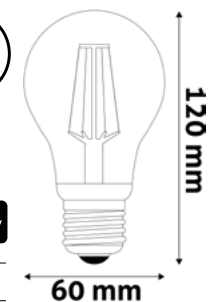

ASGU10RGBW-4.9W-WIBLE

5999097932002

SMART FILAMENT LED GLOBE A60 WIFI + BLE APP CONTROL

Dimmable by application

4.5W | 400lm | E27 | 220-240V | 200° | 30 000h | 10/x 40/c

ASF27CCT-4.5W-WIBLE

5999097931968

LED SMART TECHNOLOGY

SMART - IR REMOTE

SMART LED GLOBE A60 WITH IR REMOTE

Dimmable with remote control

9.7W | 806lm | E27 | 220-240V | 200° | 30 000h | 10/x 40/c

ASG27RGBW-9.7W-RC 5999097933207

SMART LED MINI GLOBE WITH IR REMOTE