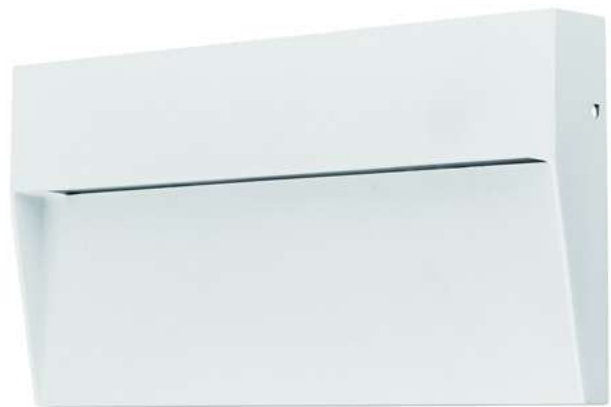

OUTDOOR STEP LAMP KANO LED

6W | 168lm | 180x108mm | Alu+Plastic | 75° | 20/c

AOLS6WW-KAL	5999097937304
AOLS6WLED-KAL	5999097928883