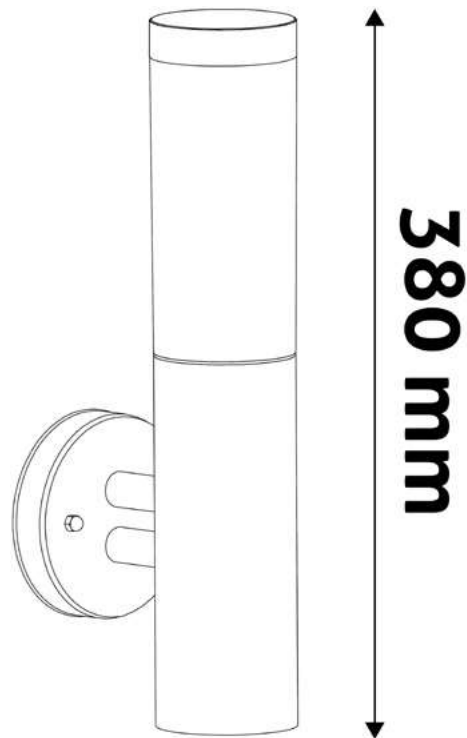

max. 1x20W | 76x400mm | Stainless steel+PC | 20/c

AOLWE27-BOC-SN

5999097939629

1x

OUTDOOR WALL LAMP BOCA PIR SATIN NICKEL

max. 1x20W | 76x400mm | Stainless steel+PC | 20/c

AOLWE27-BOC-S-SN

5999097939667

76 mm

380 mm

1x

1x

OUTDOOR WALL LAMP PANAMA BLACK

max. 1x20W | 80x370mm | Stainless steel+PC | 8/c

AOLWE27-PAN-B

5999097942087