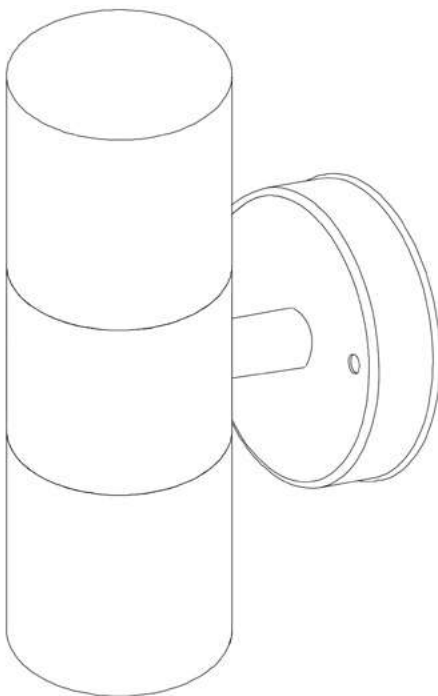

2x

2x

OUTDOOR WALL LAMP PEKA ANTRACIT

max. 2x10W | 60x180mm | Stainless steel+Glass | 8/c

AOLWGU10-PED-AN

5999097941462

OUTDOOR WALL LAMP PEKA BLACK

max. 2x10W | 60x180mm | Stainless steel+Glass | 8/c

AOLWGU10-PED-B

5999097942209

180 mm

60 mm

2x

OUTDOOR WALL LAMP PEKA SATIN NICKEL

max. 2x10W | 60x180mm | Stainless steel+Glass | 8/c

AOLWGU10-PED-SN

5999097940847