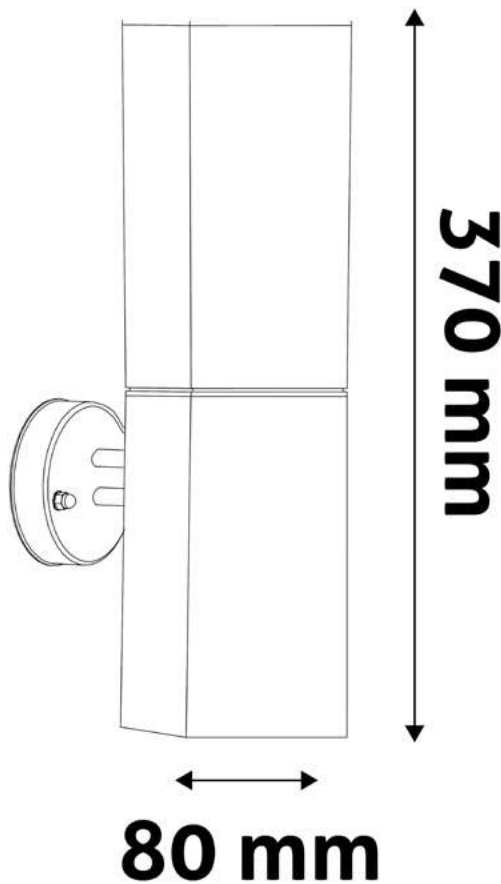

OUTDOOR WALL LAMP PANAMA PIR ANTRACIT

max. 1x20W | 80x370mm | Stainless steel+PC | 12/c

AOLWE27-PAN-S-AN

5999097941646