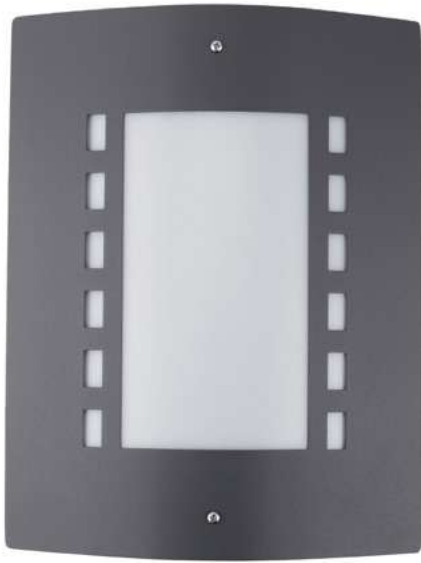

max. 1x20W | 90x300mm | Stainless steel+PC | 10/c

AOLWE27-MOR-SN

5999097940403

1x 

OUTDOOR WALL LAMP MORRO PIR

max. 1x20W | 90x300mm | Stainless steel+PC | 10/c

AOLWE27-MOR-S-SN

5999097940366