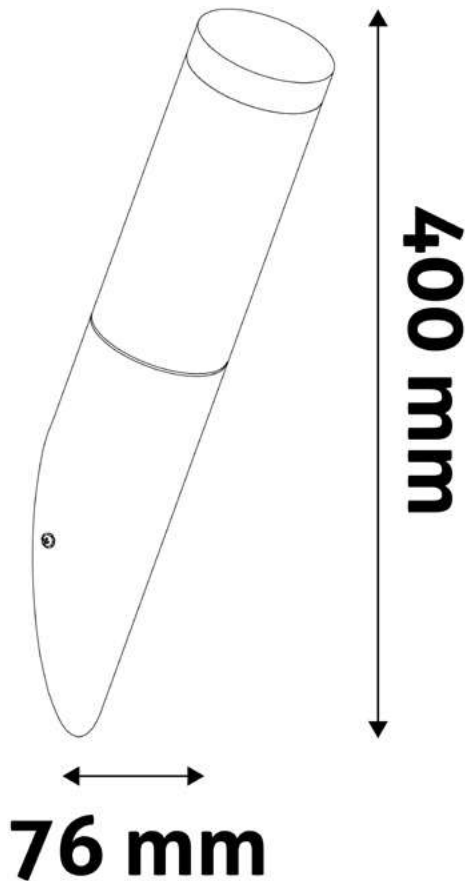

1x

OUTDOOR WALL LAMP BOCA PIR ANTRACIT

max. 1x20W | 76x400mm | Stainless steel+PC | 20/c

AOLWE27-BOC-S-AN

5999097941561