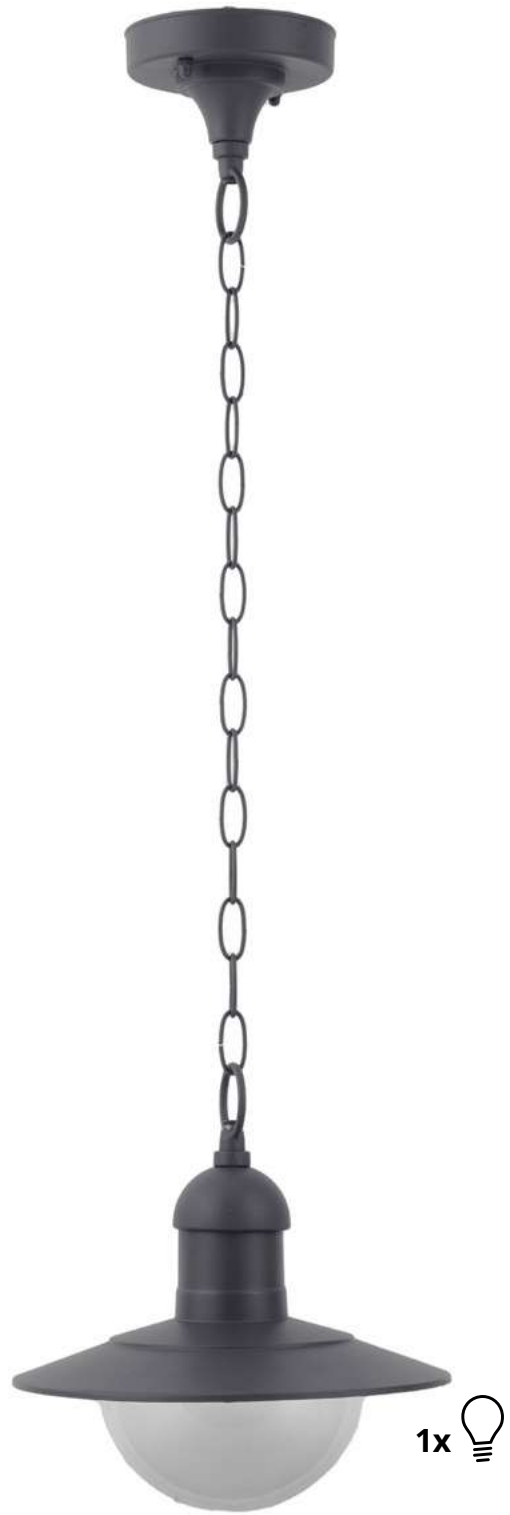

1x

OUTDOOR HANGING LAMP IMPERIAL ANTRACIT

max. 1x20W | 240x830mm | Stainless steel+PC | 4/c

AOLHE27-IMP-AN

5999097942421

6 499 Ft