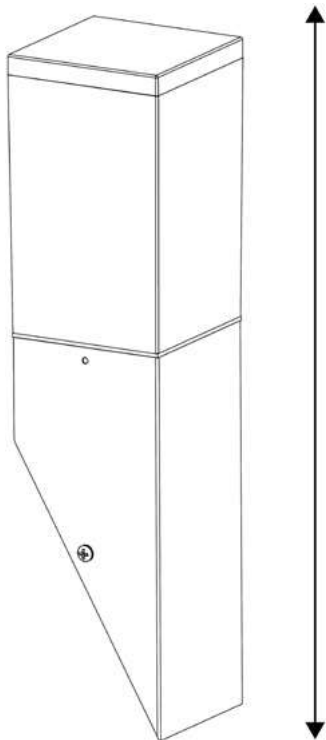

OUTDOOR WALL LAMP PANAMA PIR SATIN NICKEL

max. 1x20W | 80x370mm | Stainless steel+PC | 12/c

AOLWE27-PANA-SN

5999097939728

80 mm

370 mm

1x

OUTDOOR WALL LAMP PANAMA PIR SATIN NICKEL