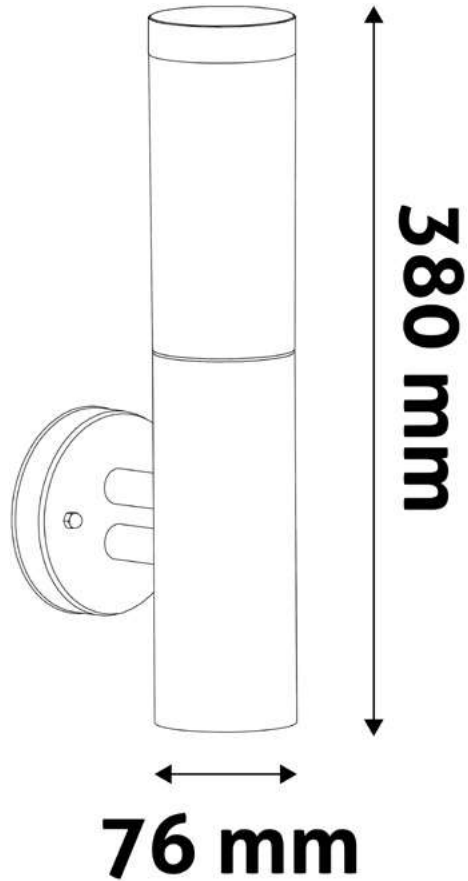

OUTDOOR WALL LAMP BOCA PIR BLACK

max. 1x20W | 76x400mm | Stainless steel+PC | 20/c

AOLWE27-BOC-S-B

5999097942063