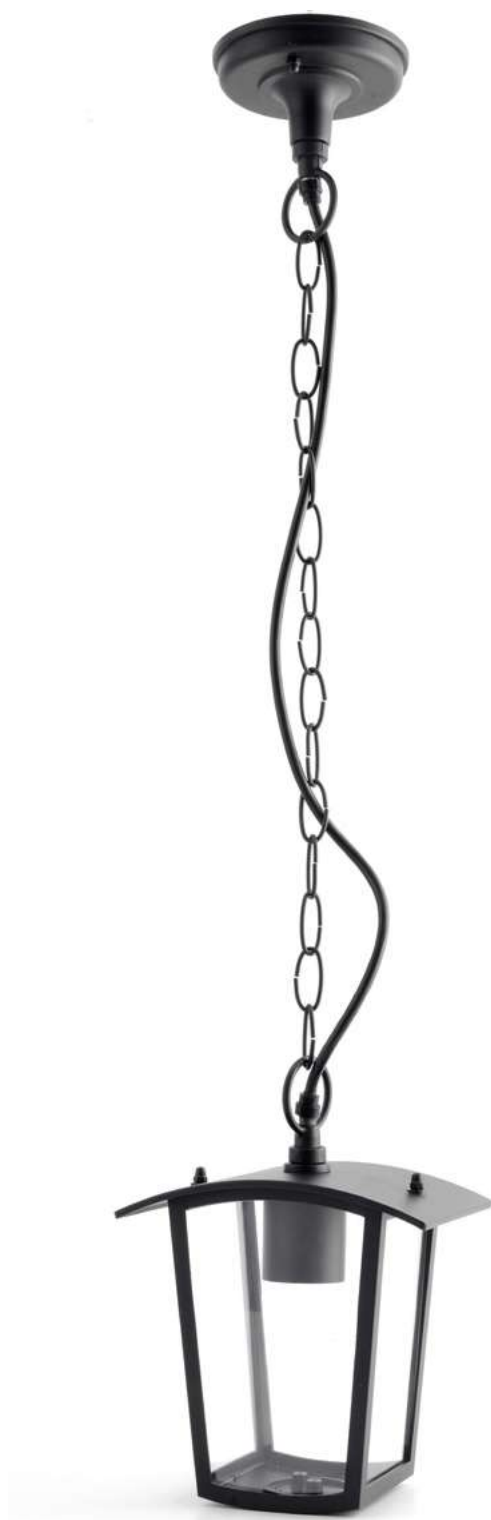

max. 1x20W | 240x240mm | Alu+PC | 4/c

AOLCE27-IMP-AG

5999097942360

OUTDOOR CEILING LAMP IMPERIAL ANTIQUE WHITE

max. 1x20W | 240x240mm | Alu+PC | 4/c

AOLCE27-IMP-AW

5999097942346

1x 

OUTDOOR HANGING LAMP CORONADO BLACK

max. 1x20W | 110x175mm | Alu+PC | 6/c

AOLHE27-COR

5999097940144

1x 

OUTDOOR PENDANT LAMP ARIA BLACK

max. 1x40W | 166x1050mm | Aluminium | 8/c

AOPL-1XE27-ARIA