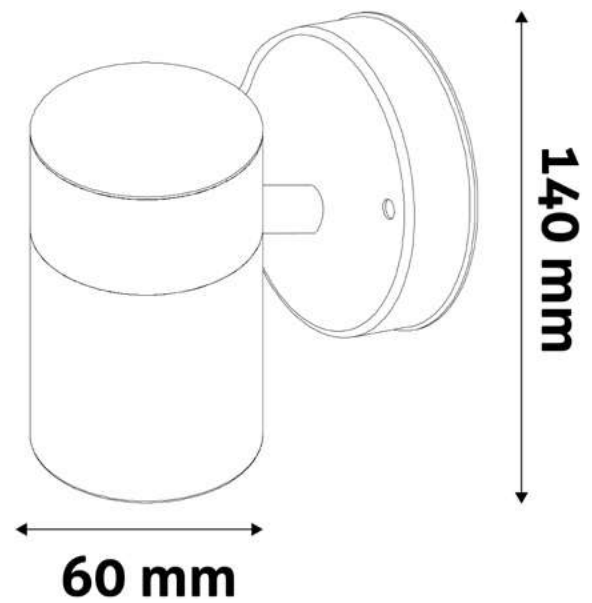

max. 1x10W | 60x140mm | Stainless steel+Glass | 8/c

AOLWGU10-PES-AN

5999097941509

OUTDOOR WALL LAMP PEKA SATIN NICKEL

max. 1x10W | 60x140mm | Stainless steel+Glass | 8/c

AOLWGU10-PES-SN

5999097940823

2x