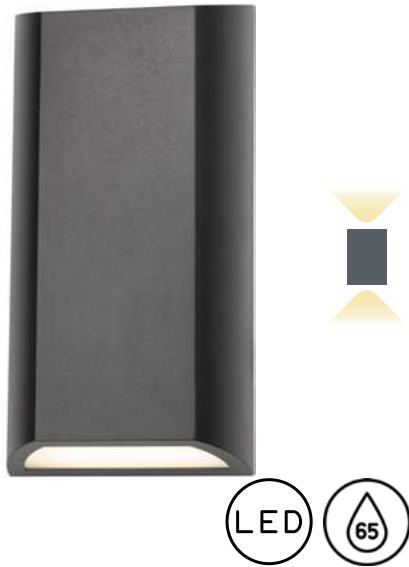

| | |
|----------------|---------------|
| AOLW6WW-SYDS | 5999097937540 |
| AOLW6WLED-SYDS | 5999097928944 |

OUTDOOR WALL LAMP SYDNEY LED 20CM

6W | 429lm | 200x125mm | ABS+Plastic | 30° | 20/c

| | |
|----------------|---------------|
| AOLW6WW-SYDL | 5999097937564 |
| AOLW6WLED-SYDL | 5999097929002 |