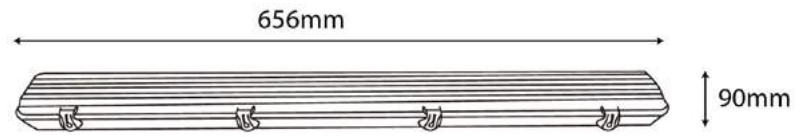

**LED INTEGRATED TRI-PROOF
FIXTURE**
PAGE - 380.

ATPF-1X18W

5999097916361