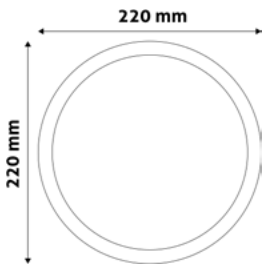

LED CEILING LAMP SURFACE MOUNTED ROUND PLASTIC

24W | 220-240V | 10° | 15 000h | 27x295mm

AMSPWW-R-24W-PC	5999097960326	2 490lm
AMSPCW-R-24W-PC	5999097960364	2 490lm

LED CEILING LAMP PLASTIC

9W | 170-260V | 120° | 25 000h | 120x120mm