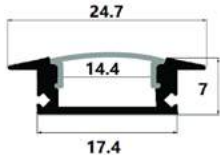

ALU PROFILE "U" 24.7X7MM RECESSED WITH MILKY COVER 1M

24,7x7mm | 1m | Silver

AAP-UR177-1M-MK

5999097954905