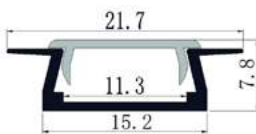

ALU PROFILE "U" 15.2X7.8MM RECESSED WITH FROSTED COVER 2M

21,7x7,8mm | 2m | Silver

AAP-UR-2M-S-FR

5999097954127