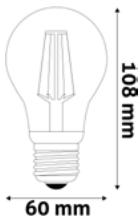

LED FILAMENT GLOBE A60 SUPER HIGH LUMEN

4.9W | E27 | 220-240V | 25 000h | CRI80 | 100/c

ABLFG27WW-4.9W-SHL	5999097952086	806lm	360°	
ABLFG27NW-4.9W-SHL	5999097952208	806lm	360°	

LED FILAMENT GLOBE A60 SUPER HIGH LUMEN

6.6W | E27 | 220-240V | 25 000h | CRI80 | 100/c

ABLFG27WW-6.6W-SHL	5999097952109	1 060lm	360°	
ABLFG27NW-6.6W-SHL	5999097952222	1 060lm	360°	

LED FILAMENT GLOBE A60 SUPER HIGH LUMEN

9.5W | E27 | 220-240V | 25 000h | CRI80 | 100/c

ABLFG27WW-9.5W-SHL	5999097952123	1 521lm	360°	
ABLFG27NW-9.5W-SHL	5999097952246	1 521lm	360°	

LED FILAMENT MINI GLOBE SUPER HIGH LUMEN

4.9W | E27 | 220-240V | 25 000h | CRI80 | 100/c

ABLFMG27WW-4.9W-SHL	5999097952048	806lm	360°	
ABLFMG27NW-4.9W-SHL	5999097952185	806lm	360°