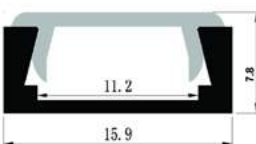

ALU PROFILE "U" 15.9X7.8MM NORMAL WITH FROSTED COVER 2M

15,9x7,8mm | 2m | Silver

AAP-N-2M-S-FR

5999097945309