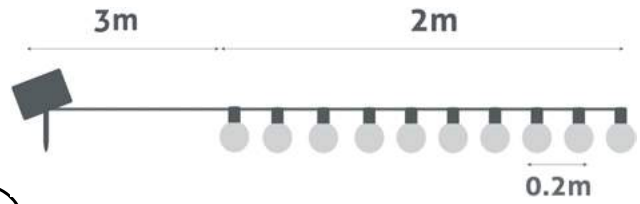

OUTDOOR SOLAR STRING

5m | PVC | 12/c

AOSS5T-10C10L-WW

5999097957982