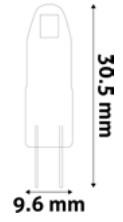

ABCG4EW-1.2W	5999097922768	90lm	300°	
ABCG4NW-1.2W	5999097922782	100lm	300°