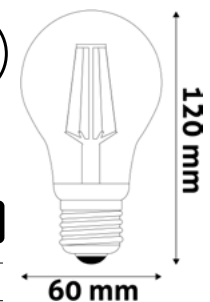

SMART FILAMENT LED GLOBE A60 WIFI + BLE APP CONTROL

Dimmable by application

4.5W | 400lm | E27 | 220-240V | 200° | 30 000h | 10/x 40/c

ASF27CCT-4.5W-WIBLE

5999097931968