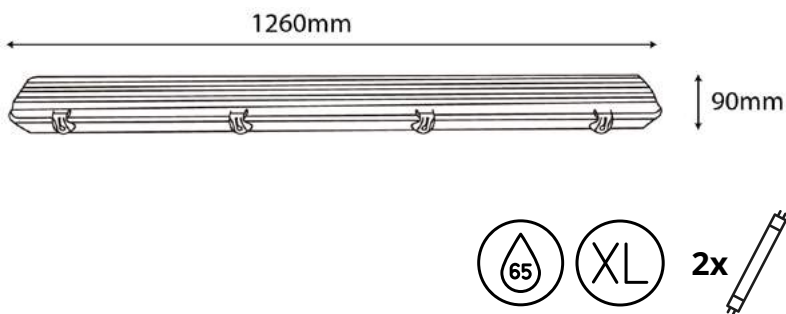

TRI-PROOF FIXTURE FOR 2 LED TUBE 1.2M

2x36W | 1200mm | AC85-265V | 115x90x1260mm | 8/c

ATPF-2X36W

5999097916422