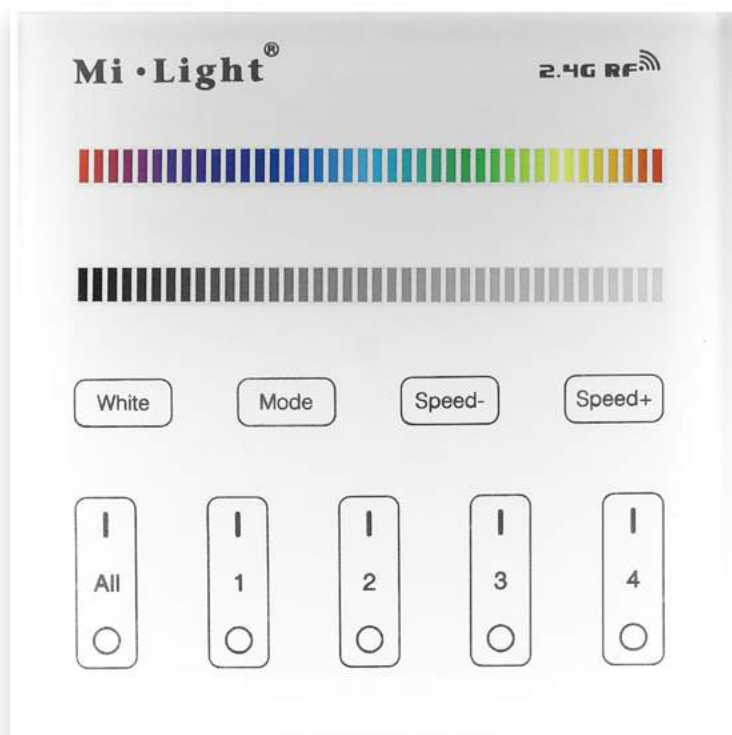

ABLS220V5050-CUP

5999562286883

LED STRIP 220V RGB CONNECTOR

RGB | 220-240V

ABLS220VRGB-4PINCON

5999562286425

LED STRIP ACCESSORIES

We offer a wide range of accessories that are essential or complementary to the operation of LED strips. You can choose from connectors, wire cables or controllers that are required for controlling tapes.