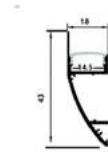

ALU PROFILE SIDEWALL FOR HIDDEN LIGHTING WITH MILKY COVER 2M

18x43mm | 2m | Silver

AAP-W-2M-S-MK

5999097953441

RECESSED ALU PROFILE