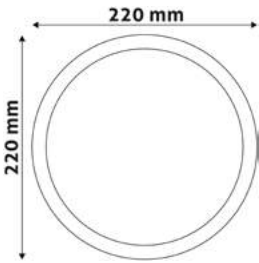

LED CEILING LAMP ALU

6W | 220-240V | 120° | 25 000h | 120x31,5mm

ACSMWW-R-6W-ALU	5999097912387	410lm
ACSMNW-R-6W-ALU	5999097912042	420lm
ACSMCW-R-6W-ALU	5999097912400	430lm

LED CEILING LAMP ALU

12W | 220-240V | 120° | 25 000h | 170x31,5mm

ACSMWW-R-12W-ALU	5999562281888	940lm
ACSMNW-R-12W-ALU	5999562281864	950lm
ACSMCW-R-12W-ALU	5999562281901	950lm

LED CEILING LAMP ALU

18W | 220-240V | 120° | 25 000h | 220x31,5mm

ACSMWW-R-18W-ALU	5999562281949	1 480lm
ACSMNW-R-18W-ALU	5999562281925	1 490lm
ACSMCW-R-18W-ALU	5999562281963	1 490lm

LED CEILING LAMP ALU

24W | 220-240V | 120° | 25 000h | 300x31,5mm

ACSMWW-R-24W-ALU	5999097908847	1 990lm
ACSMNW-R-24W-ALU	5999097908823	2 000lm
ACSMCW-R-24W-ALU	5999097913148	2 000lm