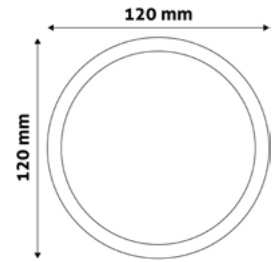

ROUND SURFACE MOUNTED PLASTIC PANELS
PAGE - 344.

SQUARE SURFACE MOUNTED PLASTIC PANELS
PAGE - 345.

LED CEILING LAMP PANEL ALU

6W | 220-240V | 120° | 25 000h | 120x10mm

ACRPWW-R-6W-ALU	5999097912301	420lm
ACRPNW-R-6W-ALU	5999097912004	420lm
ACRPCW-R-6W-ALU	5999097912325	430lm