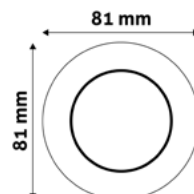

ABGU10F-C-CH 5999097911526