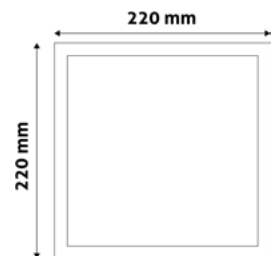

24W | 170-260V | 120° | 25 000h | 220x220mm

ACSMWW-S-24W-PC	5999097934365	2 600lm
ACSMNW-S-24W-PC	5999097934389	2 600lm
ACSMCW-S-24W-PC	5999097934402	2 600lm

LED CEILING LAMP SURFACE MOUNTED SQUARE PLASTIC