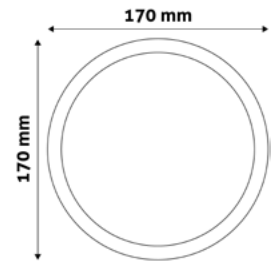

ACRPNW-R-12W-ALU-SN

5999097929989

950lm