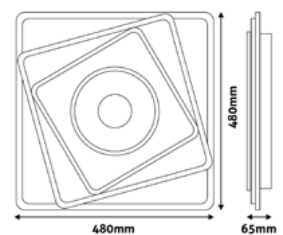

EWA

100W | 8 250lm | 120° | 220-240V | 25 000h | 5/c

ADO3S-EWA-2.4G 5999097938547

Dimmable with remote control