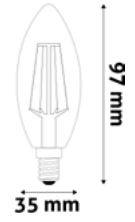

AWLFC14WW-4.5W	5999097958903	470lm	330°	
AWLFC14NW-4.5W	5999097958880	470lm	330°