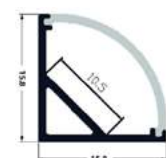

ALU PROFILE "V" 15.8X15.8MM CORNER WITH CLEAR COVER 1M

15,8x15,8mm | 1m | Silver

AAP-C-1M-S-CL 5999097953748

ALU PROFILE "V" 15.8X15.8MM CORNER WITH FROSTED COVER 1M

15,8x15,8mm | 1m | Silver

AAP-C-1M-S-FR 5999097954141