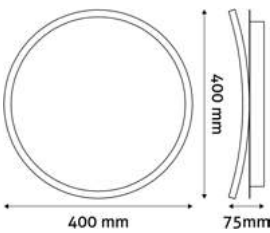

CHASE

50W | 3 150lm | 120° | 200-265V | 25 000h | 5/c

ADO3S-CHA-2.4G

5999097945521

Dimmable with remote control