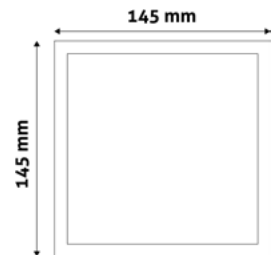

ACSMWW-S-12W-PC	5999097934242	1 250lm
ACSMNW-S-12W-PC	5999097934266	1 250lm
ACSMCW-S-12W-PC	5999097934280	1 250lm