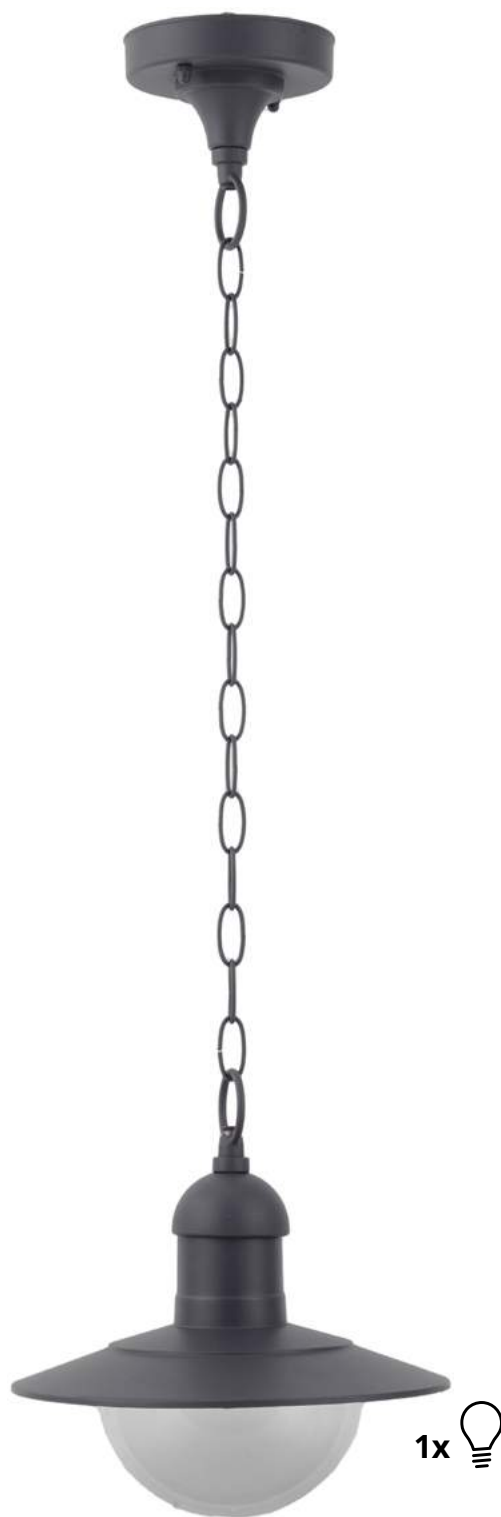

OUTDOOR HANGING LAMP IMPERIAL ANTRACIT

max. 1x20W LED | 240x830mm | Stainless steel+PC | 4/c

AOLHE27-IMP-AN

5999097942421