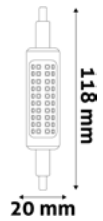

LED

4.5W | R7S | 220-240V | 25 000h | CRI80 | 500/c

ABR7SCW4.5W

5999097926940

460lm

360°

LED 23X78MM DIMMABLE

6W | R7S | 220-240V | 25 000h | CRI80 | 500/c

ABR7SCW6W-D

5999097926865

510lm

360°

LED

9W | R7S | 220-240V | 25 000h | CRI80 | 250/c

ABR7SCW9W

5999097927008

910lm

360°

LED DIMMABLE

10W | R7S | 220-240V | 25 000h | CRI80 | 250/c

ABR7SCW10W-D

5999097926889

910lm

360°