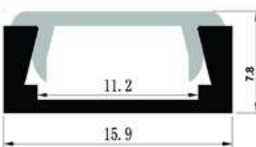

ALU PROFILE "U" 15.9X7.8MM NORMAL WITH CLEAR COVER 2M

15,9x7,8mm | 2m | Silver

AAP-N-2M-S-CL

5999097953489