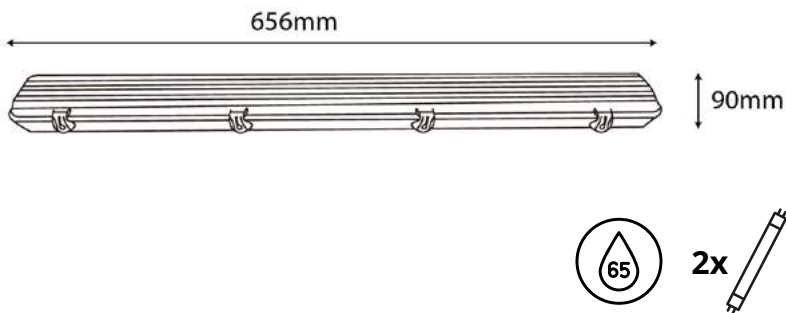

TRI-PROOF FIXTURE FOR 2 LED TUBE 0.6M

2x18W | 600mm | AC85-265V | 115x90x656mm | 8/c

ATPF-2X18W

5999097916385