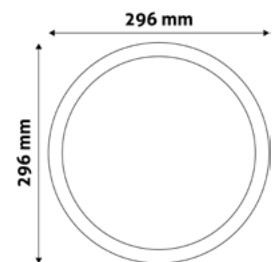

ACRPWW-R-24W-ALU	5999097913063	1 990lm
ACRPNW-R-24W-ALU	5999097912080	2 000lm
ACRPCW-R-24W-ALU	5999097913087	2 010lm