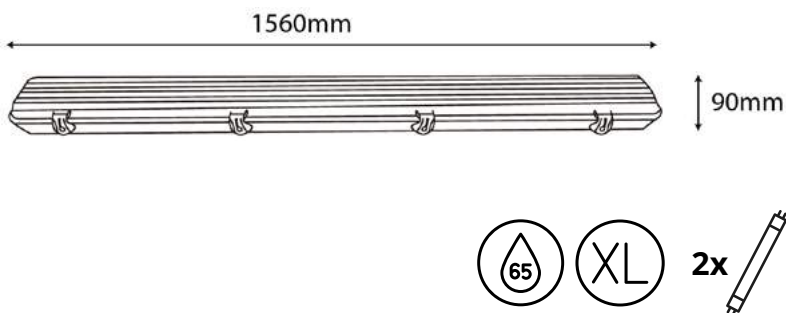

TRI-PROOF FIXTURE FOR 2 LED TUBE 1.5M

2x58W | 1500mm | AC85-265V | 115x90x1560mm | 8/c

ATPF-2X58W

5999097916460