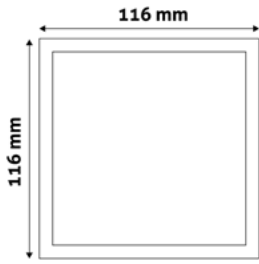

LED CEILING LAMP PANEL ALU

6W | 220-240V | 120° | 25 000h | 116x10mm

ACRPWW-S-6W-ALU	5999097912349	410lm
ACRPNW-S-6W-ALU	5999097912028	420lm
ACRPCW-S-6W-ALU	5999097912363	430lm

LED CEILING LAMP PANEL ALU

12W | 220-240V | 120° | 25 000h | 166x10mm

ACRPWW-S-12W-ALU	5999562281239	940lm
ACRPNW-S-12W-ALU	5999562288887	950lm
ACRPCW-S-12W-ALU	5999562281253	950lm

LED CEILING LAMP PANEL ALU

18W | 220-240V | 120° | 25 000h | 220x10mm

ACRPWW-S-18W-ALU	5999562281314	1 490lm
ACRPNW-S-18W-ALU	5999562288924	1 490lm
ACRPCW-S-18W-ALU	5999562281338	1 500lm

LED CEILING LAMP PANEL ALU

24W | 220-240V | 120° | 25 000h | 291x10mm

ACRPWW-S-24W-ALU	5999097913100	1 990lm
ACRPNW-S-24W-ALU	5999097912103	2 000lm
ACRPCW-S-24W-ALU	5999097913124	2 010lm