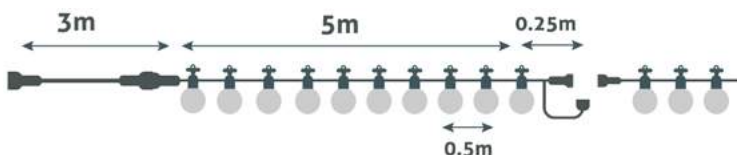

OUTDOOR STRING 5M RGB LINKABLE - WITH REMOTE

5W | 220-240V | 5m | 0.15 mm² | 8/c

AOS10LE40LR-RGB

5999097952949