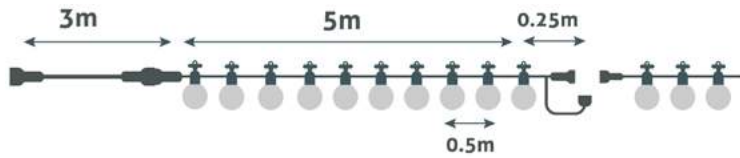

OUTDOOR STRING 5M WW LINKABLE

6W | 220-240V | 5m | 0.15 mm² | 8/c

AOS10LE40BRL-WW

5999097952963

OUTDOOR STRING 5M WW LINKABLE

6W | 220-240V | 5m | 0.15 mm² | 8/c

AOS10LE40L-WW

5999097952864