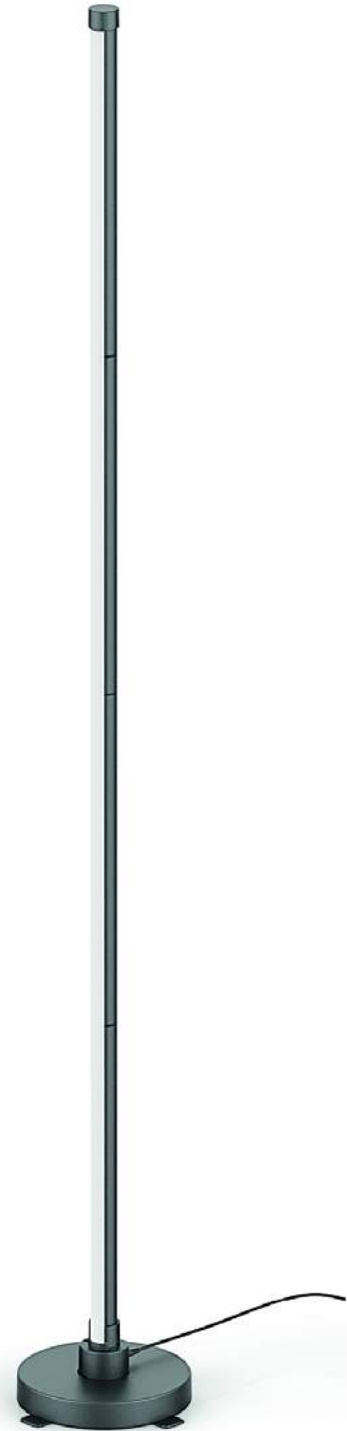

LED CORNER LIGHT DIGITAL RGB + W WITH MUSIC SENSOR
11.5W | 1 260lm | 120° | 1 475mm

ABLSBL-CL12W-RGBW 5999097943060