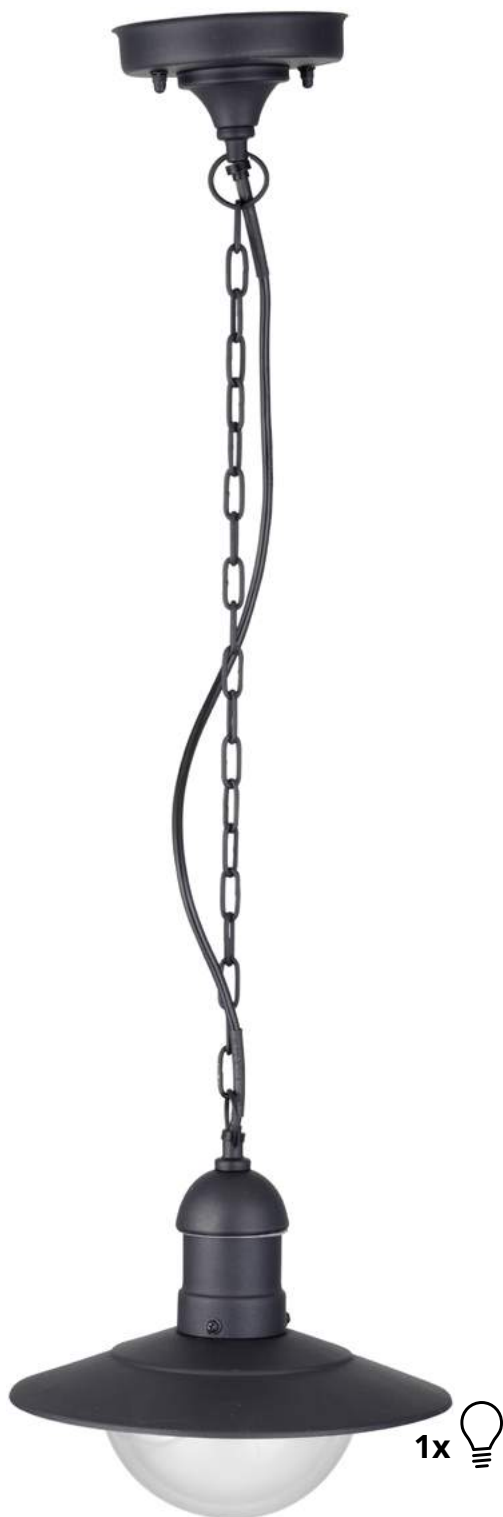

OUTDOOR HANGING LAMP IMPERIAL BLACK

max. 1x20W LED | 240x830mm | Stainless steel+PC | 4/c

AOLHE27-IMP-B

5999097942407