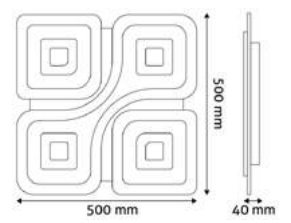

ADAIR

102W | 6 010lm | 120° | 200-265V | 25 000h | 5/c

ADO3S-ADA-2.4G 5999097953267

Dimmable with remote control