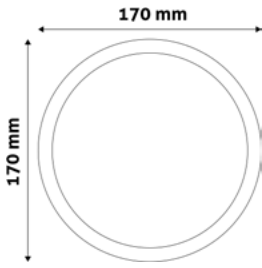

LED CEILING LAMP SURFACE MOUNTED ROUND PLASTIC

18W | 220-240V | 120° | 15 000h | 27x220mm

AMSPNW-R-18W-PC	5999097960289	1 820lm
AMSPCW-R-18W-PC	5999097960302	1 820lm

LED CEILING LAMP SURFACE MOUNTED ROUND PLASTIC

24W | 220-240V | 10° | 15 000h | 27x295mm

AMSPWW-R-24W-PC	5999097960326	2 490lm
AMSPCW-R-24W-PC	5999097960364	2 490lm