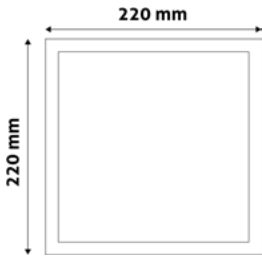

24W | 170-260V | 120° | 25 000h | 220x220mm

ACSMWW-S-24W-PC	5999097934365	2 600lm
ACSMNW-S-24W-PC	5999097934389	2 600lm
ACSMCW-S-24W-PC	5999097934402	2 600lm

LED CEILING LAMP SURFACE MOUNTED SQUARE PLASTIC