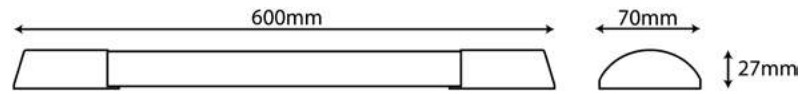

ALBLWW-16W	1 472lm	5999097919881
ALBLNW-16W	1 600lm	5999097919805
ALBLCW-16W	1 600lm	5999097919966