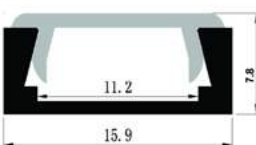

15,9x7,8mm | 1m | Silver

AAP-N-1M-S-FR

5999097945286

**ALU PROFILE "U" 15.9X7.8MM NORMAL WITH FROSTED COVER 2M**

15,9x7,8mm | 2m | Silver

AAP-N-2M-S-FR

5999097945309

**ALU PROFILE "U" 15.9X7.8MM NORMAL WITH MILKY COVER 1M**