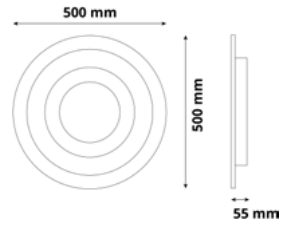

REESE

100W | 6 255lm | 120° | 200-265V | 25 000h | 5/c

ADO3S-REE-2.4G 5999097953243

Dimmable with remote control