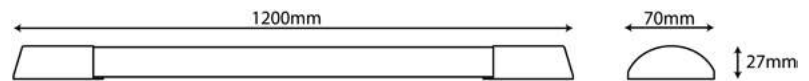

ALBLWW-30W	2 760lm	5999097919928
ALBLNW-30W	3 000lm	5999097919843
ALBLCW-30W	3 000lm	5999097920009