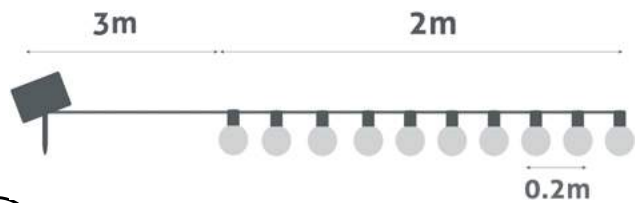

5999097957968

OUTDOOR SOLAR STRING

5m | PVC+Hemp | 12/c

AOSS5R-10C50ML-WW

5999097957944

OUTDOOR SOLAR STRING

5m | PVC+Hemp | 12/c

AOSS5R-10MC50ML