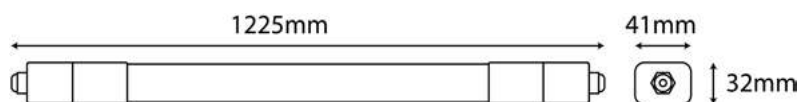

100lm/W

ALNLNW-18W

5999097923147

LED NANO LIGHT LINKABLE 1200MM

24W | 2 400lm | 220-240V | 41x1225x1225mm | 150° | 25 000h | 25/c

100lm/W

ALNLNW-24W

5999097923123