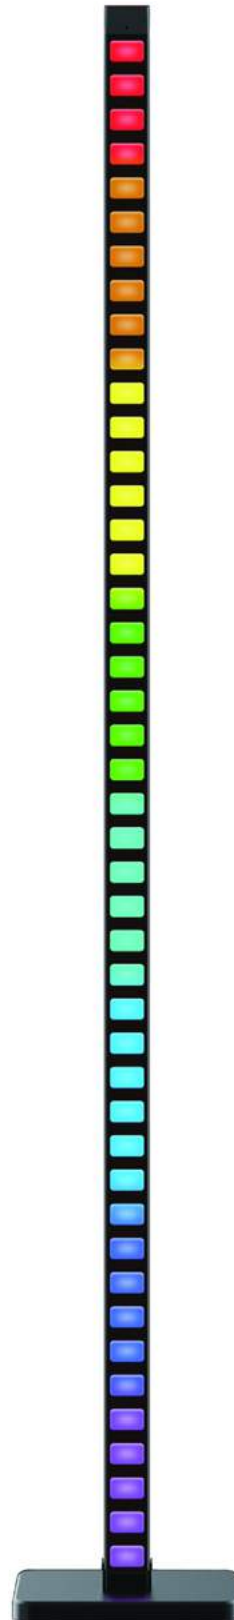

LED CORNER LIGHT DIGITAL WITH MUSIC SENSOR AND IR REMOTE

10W | 120° | 1 200mm

ABLSBL-CLS10W-RGB

5999097953366