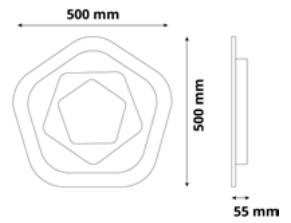

ADAIR

102W | 6 010lm | 120° | 200-265V | 25 000h | 5/c

ADO3S-ADA-2.4G 5999097953267

Dimmable with remote control

DAKAR

95W | 7 500lm | 120° | 220-240V | 30 000h | 5/c

ADO3S-DAK-2.4G 5999097943961

Dimmable with remote control