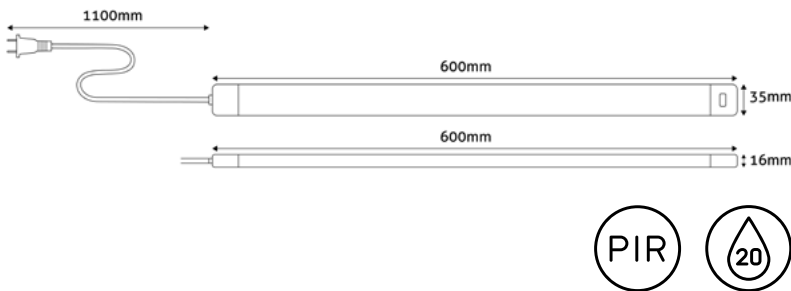

2.5W | 300mm | 360° | 25 000h | 40/c

ABLBCAB-30WWS	200lm	5999097943022
---------------	-------	---------------

LED CABINET LIGHT WITH HANDWAVE SENSOR

9W | 600mm | 220-240V | 360° | 25 000h | 40/c

ABLSCAB-60WW-HS	500lm	5999097952444
ABLSCAB-60NW-HS	500lm	5999097943046