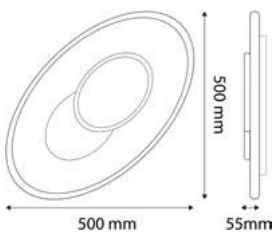

WILL

73W | 5 207lm | 120° | 200-265V | 25 000h | 5/c

Dimmable with remote control

ADO3S-WILL-2.4G

5999097956428