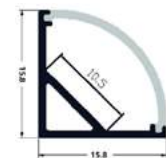

ALU PROFILE "V" 15.8X15.8MM CORNER WITH CLEAR COVER 2M

15,8x15,8mm | 2m | Silver

AAP-C-2M-S-CL 5999097953786