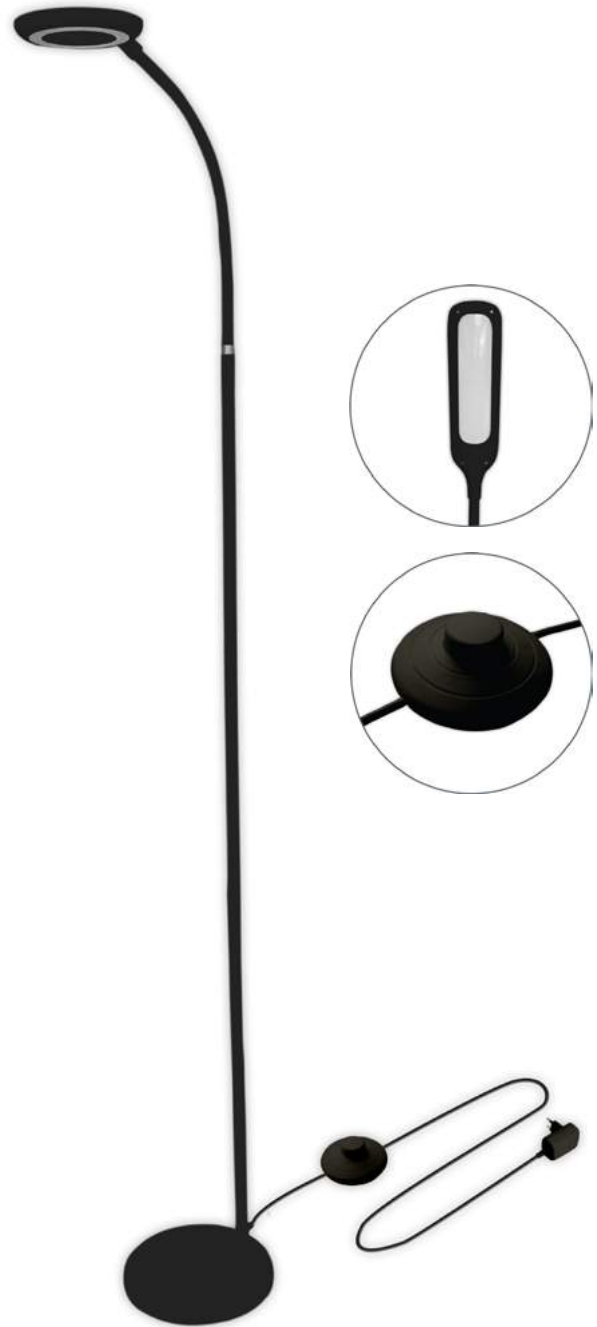

LED FLOOR LAMP ANGEL

12W | 500lm | 170° | Black | 1 390mm | 5/c

ABLFL-12W-ANGEL-B

5999097919447