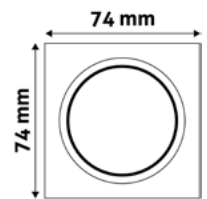

ABGU10F-S-SN

59990979117184