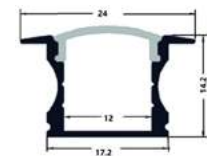

21,7x7,8mm | 2m | Silver

AAP-UR-2M-S-CL 5999097953588

ALU PROFILE "U" 24X14.2MM RECESSED WITH CLEAR COVER 1M

24x14,2mm | 1m | Silver

AAP-UR1714-1M-CL 5999097955001

ALU PROFILE "U" 24.7X7MM RECESSED WITH CLEAR COVER 1M