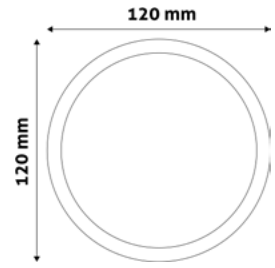

ACRPNW-R-6W-ALU-SN

5999097929743

420lm