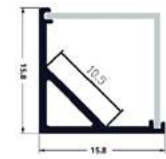

ALU PROFILE "V" 18.1X18.1MM CORNER WITH MILKY COVER 1M

18,1x18,1mm | Silver

AAP-C1818-1M-S-MK 5999097955223

ALU PROFILE "V" 15.8X15.8MM CORNER WITH SQUARED MILKY COVER 1M

15,8x15,8mm | Silver

AAP-CSC-1M-S-MK 5999097955209