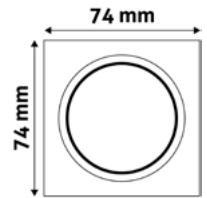

GU10 FRAME SQUARE BLACK

Metal | Black | 74x31x74mm | 100/c

ABGU10F-S-B

5999097911649

GU10 FRAME SQUARE ANTRACITE

Metal | Anthracite | 74x31x74mm | 100/c

ABGU10F-S-AN

5999097911885