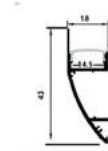

24,7x7mm | 1m | Black

AAP-UR177-1M-BB

5999097954868

WALL

ALU PROFILE SIDEWALL FOR HIDDEN LIGHTING WITH CLEAR COVER 1M

18x43mm | 1m | Silver

AAP-W-1M-S-CL

5999097953380