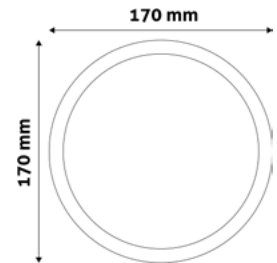

ACSMWW-R-18W-PC	5999097934068	1 900lm