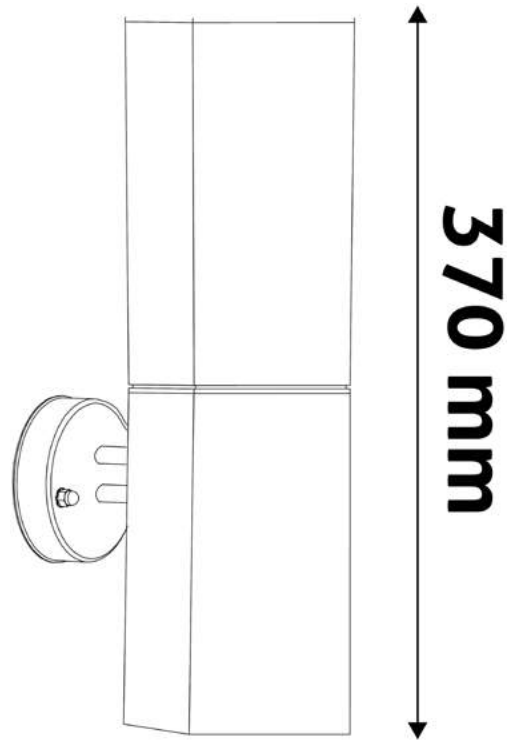

1x

OUTDOOR WALL LAMP PANAMA PIR ANTRACIT

max. 1x20W LED | 80x370mm | Stainless steel+PC | 12/c

AOLWE27-PANA-AN

5999097941547

1x

OUTDOOR WALL LAMP PANAMA ANTRACIT

max. 1x20W LED | 80x370mm | Stainless steel+PC | 8/c

AOLWE27-PAN-AN

5999097941622

1x

OUTDOOR WALL LAMP PANAMA PIR ANTRACIT

max. 1x20W LED | 80x370mm | Stainless steel+PC | 12/c

AOLWE27-PAN-S-AN

5999097941646

80 mm

370 mm