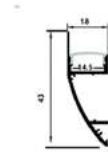

ALU PROFILE SIDEWALL FOR HIDDEN LIGHTING WITH MILKY COVER 1M

18x43mm | 1m | Silver

AAP-W-1M-S-MK

5999097953403