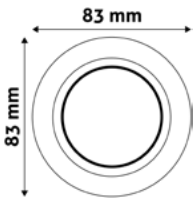

GU10 FRAME CONE SWIVEL WHITE

Metal | White | 83x24mm | 100/c

ABGU10F-CS-W

5999097911588

GU10 FRAME CONE SWIVEL BLACK

Metal | Black | 83x24mm | 100/c

ABGU10F-CS-B

5999097911564

GU10 FRAME CONE SWIVEL CHROME

Metal | Chrome | 83x24mm | 100/c

ABGU10F-CS-CH

5999097911601

GU10 FRAME CONE SWIVEL COPPER

Metal | Copper | 83x24mm | 100/c

ABGU10F-CS-CO

5999097911625

GU10 FRAME SQUARE ALU

Aluminium | Grey | 90x23x90mm | 100/c

ABGU10F-ALU-S

5999097911823