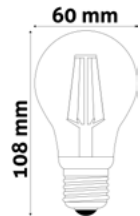

VALUE
PAGE - 24.

CAPSULE
PAGE - 30.

LED FILAMENT GLOBE SUPER HIGH LUMEN

3.8W | E27 | 220-240V | 50 000h | CRI80 | 100/c

ABLFG27WW-3.8W	5999097938844	806lm	120°	Class A
ABLFG27NW-3.8W	5999097938820	806lm	120°	Class A

LED FILAMENT GLOBE SUPER HIGH LUMEN 3PCS/PACK

3.8W | E27 | 220-240V | 50 000h | CRI80 | 3/b 120/c

ABLFG27NW-3.8W-3P	5999097962641	806lm	120°	Class A
ABLFG27WW-3.8W-3P	5999097962665	806lm	120°	Class A

LED FILAMENT GLOBE A60 SUPER HIGH LUMEN