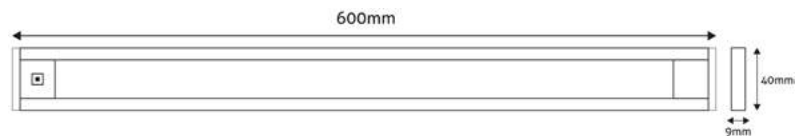

LED STRIP CABINET LIGHT + SENSOR

A F 9W | 600mm | 220-240V | 120° | 25 000h | 20/c

ABLSCAB-60NW-BL2

900lm

5999562288429