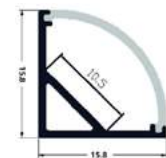

ALU PROFILE "V" 15.8X15.8MM CORNER WITH MILKY COVER 1M

15,8x15,8mm | Silver

AAP-C-1M-S-MK 5999097953762