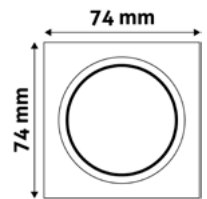

GU10 FRAME SQUARE COPPER

Metal | Copper | 74x31x74mm | 100/c

ABGU10F-S-CO

5999097911700

GU10 FRAME SQUARE SWIVEL WHITE

Metal | White | 81x26x81mm | 100/c

ABGU10F-SS-W

5999097911748