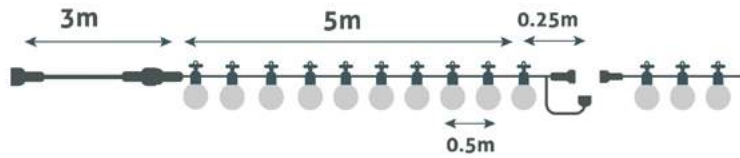

OUTDOOR STRING 5M WW LINKABLE

6W | 220-240V | 5m | 0.15 mm² | 8/c

AOS10LE40BRL-WW

5999097952963

OUTDOOR STRING 5M WW LINKABLE

6W | 220-240V | 5m | 0.15 mm² | 8/c

AOS10LE40L-WW

5999097952864