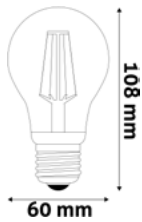

LED FILAMENT T25

4W | E14 | 220-240V | 25 000h | CRI80 | 200/c

ABLFT25NW-4W

5999097951980

440lm

270°

LED FILAMENT HALF MIRROR

7W | E27 | 220-240V | 15 000h | CRI80 | 100/c

ABLFG27WW-7W-HM

5999097950686

680lm

300°

LED MILKY FILAMENT GLOBE

8.5W | E27 | 220-240V | 15 000h | CRI80 | 100/c

ABLFG27NW-8.5W-M

5999097960807

1 050lm

330°

LED MILKY FILAMENT GLOBE

9W | E27 | 220-240V | 25 000h | CRI80 | 100/c

ABLFG27NW-9W-M

5999097909646

1 070lm

360°