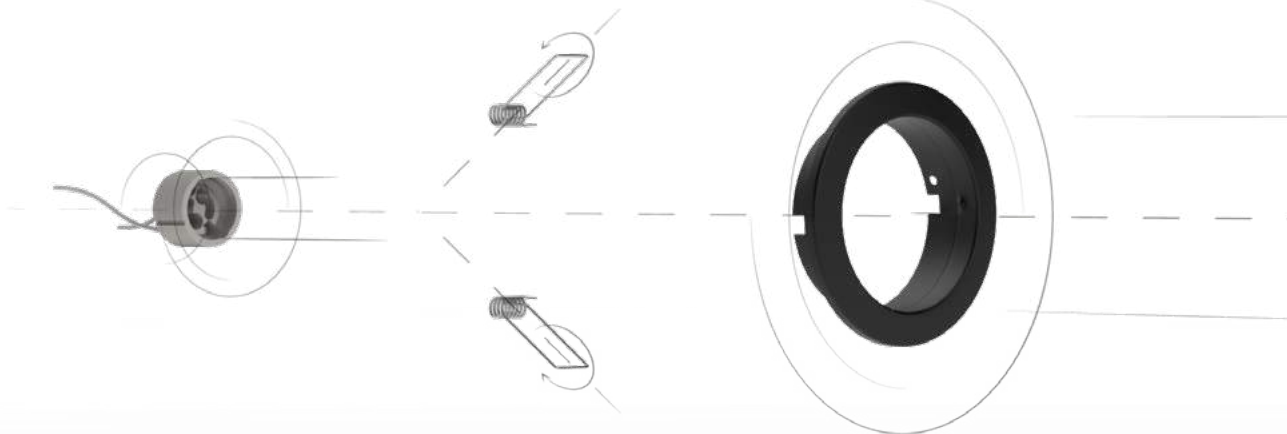

GU10 FRAME CONE WHITE

Metal | White | 81x30mm | 100/c

ABGU10F-C-W 5999097911502