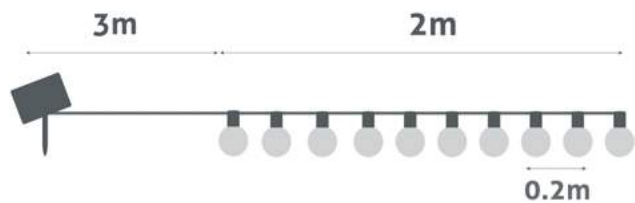

OUTDOOR SOLAR STRING

5m | PVC+Hemp | 12/c

AOSS5R-10C50ML-WW

5999097957944