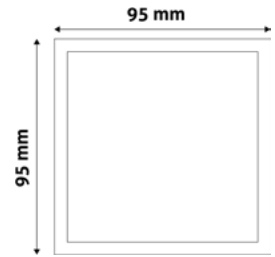

ACRPWW-S-5W-PC	5999097933641	400lm
ACRPNW-S-5W-PC	5999097933665	400lm
ACRPCW-S-5W-PC	5999097933689	400lm