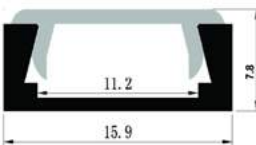

17,4x7mm | 1m | Black

AAP-SM177-1M-BB

5999097954561

**ALU PROFILE "U" 17.4X7MM NORMAL WITH MILKY COVER 1M**

17,4x7mm | 1m | Silver

AAP-SM177-1M-MK

5999097954844

**ALU PROFILE "U" 15.9X7.8MM NORMAL WITH CLEAR COVER 1M**