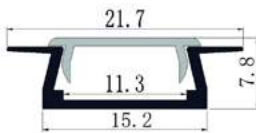

ALU PROFILE "U" 15.2X7.8MM RECESSED WITH FROSTED COVER 1M

15,2x7,8mm | 1m | Silver

AAP-UR-1M-S-FR

5999097954103