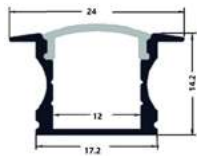

21,7x7,8mm | 2m | Silver

AAP-UR-2M-S-FR

5999097954127

**ALU PROFILE "U" 24X14.2MM RECESSED BLACK WITH BLACK COVER 1M**

24x14,2mm | 1m | Black

AAP-UR1714-1M-BB

5999097954981

**ALU PROFILE "U" 24.7X7MM RECESSED BLACK WITH BLACK COVER 1M**