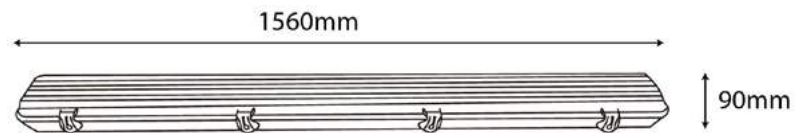

ATPF-1X58W

5999097916446