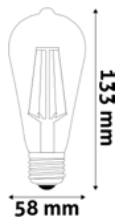

LED FILAMENT ST57 DIMMABLE/AMBER

7W | E27 | 220-240V | 15 000h | CRI80 | 100/c

ABLFST57WW-7W-DAC	5999097938462	725lm	360°	

LED FILAMENT GLOBE G95 DIMMABLE/AMBER

7W | E27 | 220-240V | 15 000h | CRI80 | 40/c

ABLFG95WW-7W-DAC	5999097938424	725lm	360°	

LED FILAMENT GLOBE G95

7W | E27 | 220-240V | 15 000h | CRI80 | 40/c

ABLFG95WW-7W	5999097938448	806lm	360°