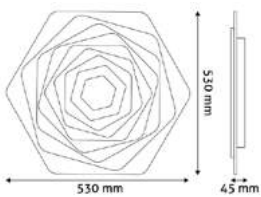

ATINA

85W | 7 790lm | 120° | 220-240V | 30 000h | 5/c

ADO3S-ATN-2.4G

5999097944708

Dimmable with remote control