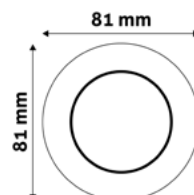

ABGU10F-C-CO 5999097911540