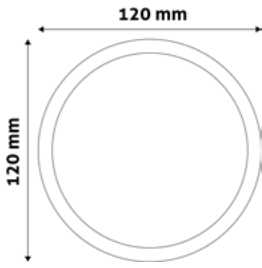

LED CEILING LAMP RECESSED PANEL ROUND PLASTIC

5W | 220-240V | 120° | 15 000h | 90x90x27mm

AMRPWW-R-5W-PC	5999097959566	430lm
AMRPNW-R-5W-PC	5999097959665	430lm
AMRPCW-R-5W-PC	5999097959764	430lm

LED CEILING LAMP RECESSED PANEL ROUND PLASTIC