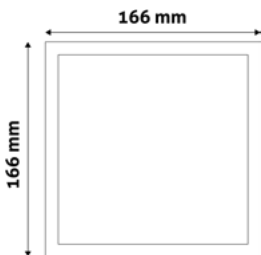

LED CEILING LAMP PANEL ALU

6W | 220-240V | 120° | 25 000h | 116x10mm

ACRPNW-S-6W-ALU-SN

5999097929767

420lm

LED CEILING LAMP PANEL ALU

12W | 220-240V | 120° | 25 000h | 166x10mm

ACRPNW-S-12W-ALU-SN

5999097930008

950lm

LED CEILING LAMP PANEL ALU

18W | 220-240V | 120° | 25 000h | 220x10mm

ACRPNW-S-18W-ALU-SN

5999097929842

1 490lm

LED CEILING LAMP PANEL ALU

24W | 220-240V | 120° | 25 000h | 291x10mm

ACRPNW-S-24W-ALU-SN

5999097929927

2 000lm