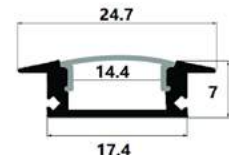

ALU PROFILE "U" 24.7X7MM RECESSED WITH CLEAR COVER 1M

24,7x7mm | 1m | Silver

AAP-UR177-1M-CL 5999097954882