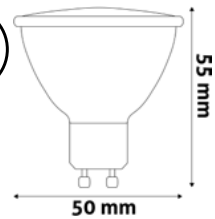

4.2W | 230lm | GU10 | 220-240V | 120° | 30 000h | 10/x 40/c

ASGU10RGBW-4.2W-RC 5999097933160