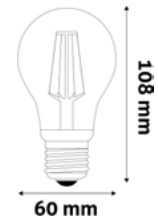

AWLFG27WW-8.5W	5999097959382	1 055lm	330°	
AWLFG27NW-8.5W	5999097959368	1 055lm	330°