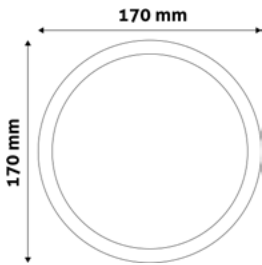

LED CEILING LAMP RECESSED PANEL ROUND PLASTIC

9W | 220-240V | 120° | 15 000h | 120x120x27mm

AMRPNW-R-9W-PC	5999097959641	825lm
AMRPCW-R-9W-PC	5999097959740	825lm

LED CEILING LAMP RECESSED PANEL ROUND PLASTIC

9W | 220-240V | 120° | 15 000h | 150x150x27mm

AMRPCW-R-12W-PC	5999097959825	1 160lm

LED CEILING LAMP RECESSED PANEL ROUND PLASTIC

18W | 220-240V | 120° | 15 000h | 220x220x27mm

AMRPCW-R-18W-PC	5999097959801	1 820lm

LED CEILING LAMP RECESSED PANEL ROUND PLASTIC

24W | 220-240V | 120° | 15 000h | 295x295x27mm

AMRPWW-R-24W-PC	5999097959580	2 490lm
AMRPNW-R-24W-PC	5999097959689	2 490lm
AMRPCW-R-24W-PC	5999097959788	2 490lm