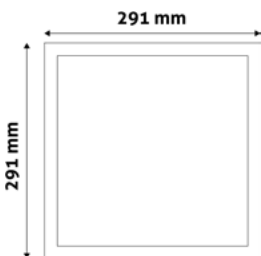

LED CEILING LAMP PANEL ALU

6W | 220-240V | 120° | 25 000h | 116x10mm

ACRPNW-S-6W-ALU-SN

5999097929767

420lm

LED CEILING LAMP PANEL ALU

12W | 220-240V | 120° | 25 000h | 166x10mm

ACRPNW-S-12W-ALU-SN

5999097930008

950lm

LED CEILING LAMP PANEL ALU

18W | 220-240V | 120° | 25 000h | 220x10mm

ACRPNW-S-18W-ALU-SN

5999097929842

1 490lm

LED CEILING LAMP PANEL ALU

24W | 220-240V | 120° | 25 000h | 291x10mm

ACRPNW-S-24W-ALU-SN

5999097929927

2 000lm