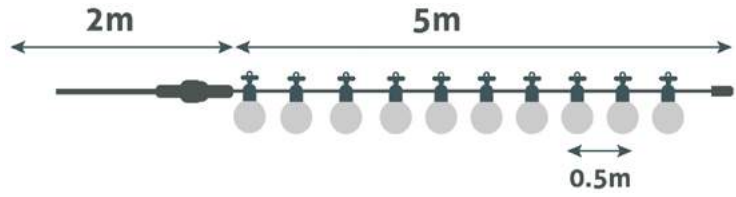

DECOR STRING 3XAA EXCL. IP20

5W | 5m | 0.12 mm² | 8/c

AOS10LE27-WW-3AA

5999097952987