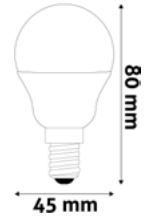

AVMG14WW-4W-3P	5999097954387	345lm	240°	A F G