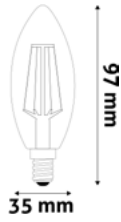

ABLFC14WW-4.5W	5999097946368	470lm	360°	
ABLFC14NW-4.5W	5999097946429	470lm	360°