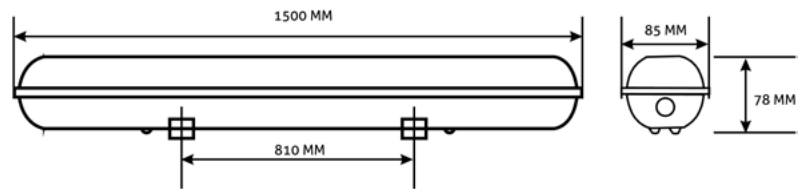

LED INTEGRATED TRI-PROOF FIXTURE 1.5M

D 60W | 8 100lm | 185-265V | 78x1500x1500mm | 120° | 25 000h | 6/c

135lm/W

ATPFHL-LED-60W

5999097948867