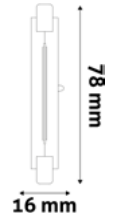

ABR7SNW5W-CL	5999097960982	500lm	360°