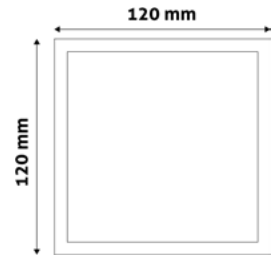

ACSMNW-S-6W-ALU-SN

5999097929804

420lm