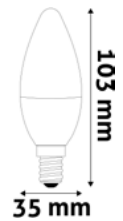

ABC14WW-6.5W-APTP	5999097947389	806lm	240°	
ABC14NW-6.5W-APTP	5999097951829	806lm	240°