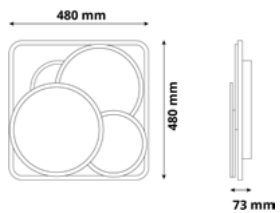

ARLO

67W | 6 540lm | 120° | 200-265V | 25 000h | 5/c

ADO3S-ARL-2.4G 5999097944746

Dimmable with remote control