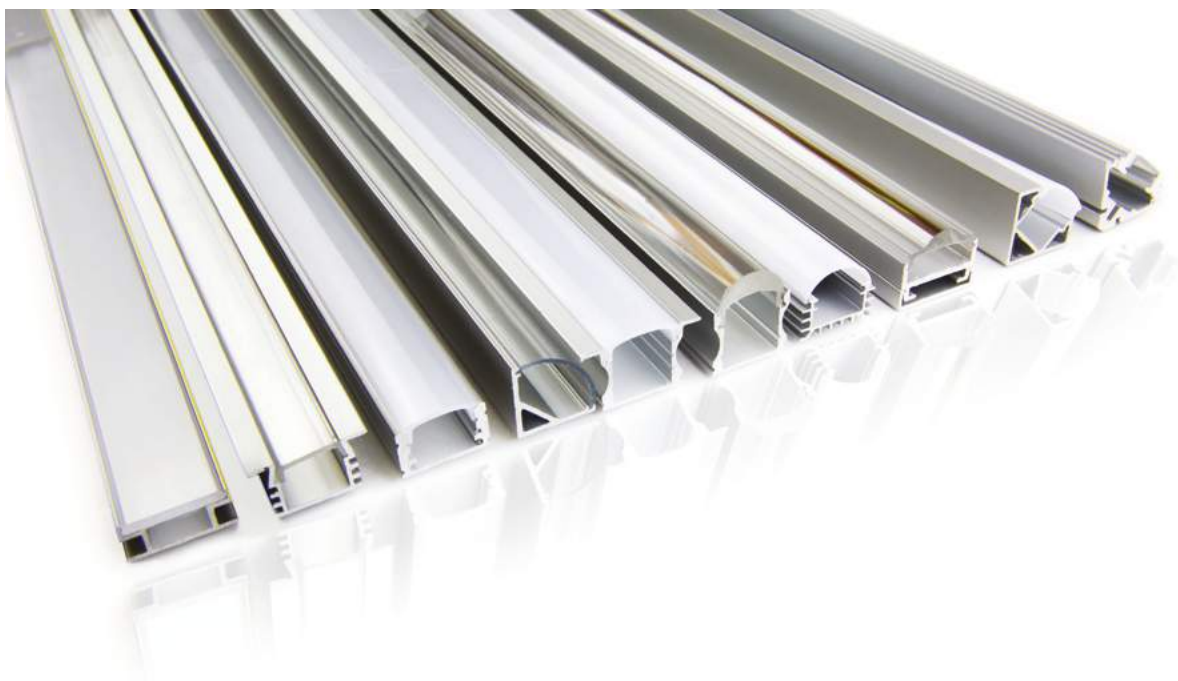

PROFILE MOUNTABLE CONTROLLERS

LED STRIP 12V-24V 96W-192W ALU PROFILE MINI CONTROLLER

Single Color | 96W | 12-24V | IP20

AAP-MINICTRL-IR 5999562281031

LED STRIP 12V-24V 96W-192W ALU PROFILE MINI CONTROLLER

Single Color | 96W | 12-24V | IP20

AAP-MINICTRL-MOT 5999562281055

LED STRIP 12V-24V 96W-192W ALU PROFILE MINI CONTROLLER BUTTON

Single Color | 96W | 12-24V | IP20

AAP-MINICTRL-T 5999562281017