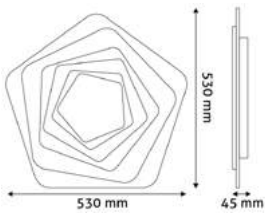

LEILA

80W | 5 190lm | 120° | 220-240V | 25 000h | 5/c

ADO3S-LEI-2.4G 5999097944005

Dimmable with remote control

ELIZA

76W | 6 030lm | 120° | 220-240V | 25 000h | 5/c

ADO3S-EL-2.4G

5999097944722