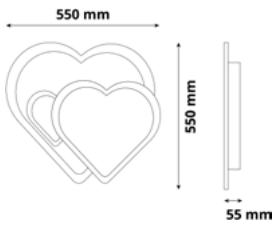

COEUR

55W | 5 228lm | 120° | 200-265V | 25 000h | 5/c

ADO3S-COE-2.4G

5999097944685

Dimmable with remote control