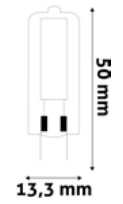

ABG4WW-3WN-COB	5999097952284	300lm	270°	
ABG4NW-3WN-COB	5999097951843	300lm	270°