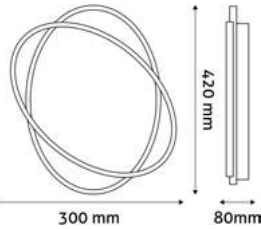

MATTEO

45W | 4 020lm | 120° | 200-265V | 25 000h | 10/c

ADO3S-MAT-2.4G 5999097945606

Dimmable with remote control

COLE

60W | 3 705lm | 120° | 200-265V | 25 000h | 5/c

ADO3S-COL-2.4G 5999097945545

Dimmable with remote control