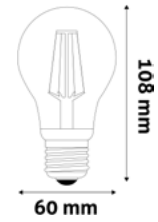

LED WHITE FILAMENT GLOBE

4.5W | E27 | 220-240V | 15 000h | CRI80 | 100/c

AWLFG27WW-4.5W	5999097959085	470lm	330°	
AWLFG27NW-4.5W	5999097959061	470lm	330°	

LED WHITE FILAMENT GLOBE

7W | E27 | 220-240V | 15 000h | CRI80 | 100/c