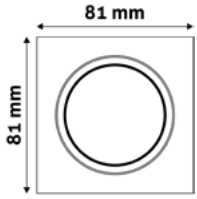

GU10 FRAME SQUARE COPPER

Metal | Copper | 74x31x74mm | 100/c

ABGU10F-S-CO

5999097911700

GU10 FRAME SQUARE SWIVEL WHITE

Metal | White | 81x26x81mm | 100/c

ABGU10F-SS-W

5999097911748