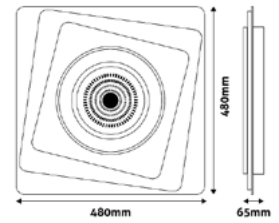

NICOLE

95W | 6 600lm | 120° | 200-265V | 25 000h | 5/c

ADO3S-NIC-2.4G 5999097944784

Dimmable with remote control