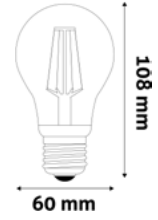

LED FILAMENT GLOBE

7W | E27 | 220-240V | 15 000h | CRI80 | 100/c

ABLFG27WW-7W	5999097946504	806lm	360°	
ABLFG27NW-7W	5999097946542	806lm	360°	

LED FILAMENT GLOBE HIGH LUMEN

8.5W | E27 | 220.240V | 15 000h | CRI80 | 100/c