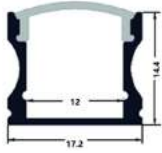

SURFACE MOUNTED/RECESSED