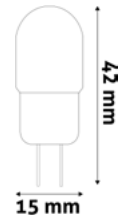

ABG4WW-2W-B	5999097954325	200lm	270°		
ABG4NW-2W-B	5999097954349	200lm	270°