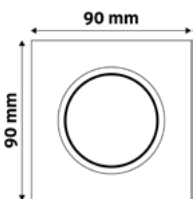

GU10 FRAME CONE SWIVEL WHITE

Metal | White | 83x24mm | 100/c

ABGU10F-CS-W

5999097911588

GU10 FRAME CONE SWIVEL BLACK

Metal | Black | 83x24mm | 100/c

ABGU10F-CS-B

5999097911564

GU10 FRAME CONE SWIVEL CHROME

Metal | Chrome | 83x24mm | 100/c

ABGU10F-CS-CH

5999097911601

GU10 FRAME CONE SWIVEL COPPER

Metal | Copper | 83x24mm | 100/c

ABGU10F-CS-CO

5999097911625

GU10 FRAME SQUARE ALU

Aluminium | Grey | 90x23x90mm | 100/c

ABGU10F-ALU-S

5999097911823