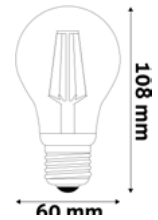

LED FILAMENT GLOBE

7W | E27 | 220-240V | 15 000h | CRI80 | 100/c

ABLFG27WW-7W	5999097946504	806lm	360°	
ABLFG27NW-7W	5999097946542	806lm	360°	

LED FILAMENT GLOBE HIGH LUMEN

8.5W | E27 | 220.240V | 15 000h | CRI80 | 100/c