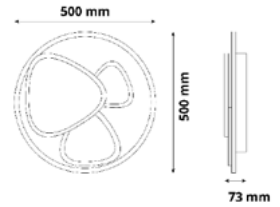

ARLO

67W | 6 540lm | 120° | 200-265V | 25 000h | 5/c

ADO3S-ARL-2.4G 5999097944746

Dimmable with remote control

BREES

90W | 7 020lm | 120° | 200-265V | 25 000h | 5/c

ADO3S-BRE-2.4G 5999097938523

Dimmable with remote control