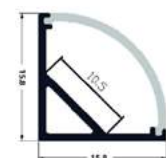

ALU PROFILE "V" 15.8X15.8MM CORNER WITH CLEAR COVER 1M

15,8x15,8mm | 1m | Silver

AAP-C-1M-S-CL 5999097953748