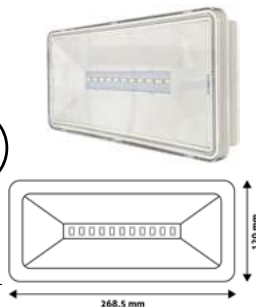

EXIT LIGHT SURFACE MOUNTED

2.8W | 220-240V | 268,5x120x36,2mm | 12/c

AEXITL-IP65 5999097926742 80lm