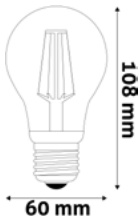

LED FILAMENT GLOBE A60 SUPER HIGH LUMEN

4.9W | E27 | 220-240V | 25 000h | CRI80 | 100/c

ABLFG27WW-4.9W-SHL	5999097952086	806lm	360°	
ABLFG27NW-4.9W-SHL	5999097952208	806lm	360°	

LED FILAMENT GLOBE A60 SUPER HIGH LUMEN

6.6W | E27 | 220-240V | 25 000h | CRI80 | 100/c

ABLFG27WW-6.6W-SHL	5999097952109	1 060lm	360°	
ABLFG27NW-6.6W-SHL	5999097952222	1 060lm	360°	

LED FILAMENT GLOBE A60 SUPER HIGH LUMEN

9.5W | E27 | 220-240V | 25 000h | CRI80 | 100/c

ABLFG27WW-9.5W-SHL	5999097952123	1 521lm	360°	
ABLFG27NW-9.5W-SHL	5999097952246	1 521lm	360°	

LED FILAMENT MINI GLOBE SUPER HIGH LUMEN

4.9W | E27 | 220-240V | 25 000h | CRI80 | 100/c

ABLFMG27WW-4.9W-SHL	5999097952048	806lm	360°	
ABLFMG27NW-4.9W-SHL	5999097952185	806lm	360°