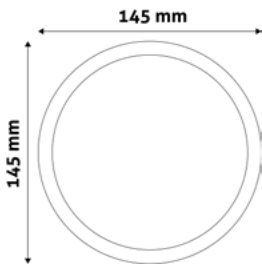

LED CEILING LAMP RECESSED PANEL ROUND PLASTIC

9W | 220-240V | 120° | 15 000h | 120x120x27mm

AMRPNW-R-9W-PC	5999097959641	825lm
AMRPCW-R-9W-PC	5999097959740	825lm

LED CEILING LAMP RECESSED PANEL ROUND PLASTIC

9W | 220-240V | 120° | 15 000h | 150x150x27mm

AMRPCW-R-12W-PC	5999097959825	1 160lm

LED CEILING LAMP RECESSED PANEL ROUND PLASTIC

18W | 220-240V | 120° | 15 000h | 220x220x27mm

AMRPCW-R-18W-PC	5999097959801	1 820lm

LED CEILING LAMP RECESSED PANEL ROUND PLASTIC

24W | 220-240V | 120° | 15 000h | 295x295x27mm

AMRPWW-R-24W-PC	5999097959580	2 490lm
AMRPNW-R-24W-PC	5999097959689	2 490lm
AMRPCW-R-24W-PC	5999097959788	2 490lm