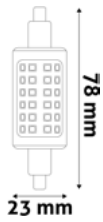

LED

4.5W | R7S | 220-240V | 25 000h | CRI80 | 500/c

ABR7SCW4.5W

5999097926940

460lm

360°

LED 23X78MM DIMMABLE

6W | R7S | 220-240V | 25 000h | CRI80 | 500/c

ABR7SCW6W-D

5999097926865

510lm

360°

LED

9W | R7S | 220-240V | 25 000h | CRI80 | 250/c

ABR7SCW9W

5999097927008

910lm

360°

LED DIMMABLE

10W | R7S | 220-240V | 25 000h | CRI80 | 250/c

ABR7SCW10W-D

5999097926889

910lm

360°