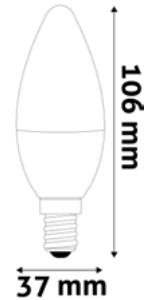

SMART LED CANDLE WIFI + BLE APP CONTROL

Dimmable by application

4.9W | 470lm | E14 | 220-240V | 180° | 30 000h | 10/x 40/c

ASC14RGBW-4.9W-WIBLE

5999097931944