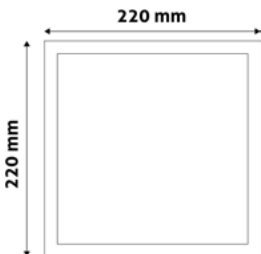

LED CEILING LAMP PANEL ALU

6W | 220-240V | 120° | 25 000h | 116x10mm

ACRPNW-S-6W-ALU-SN

5999097929767

420lm

LED CEILING LAMP PANEL ALU

12W | 220-240V | 120° | 25 000h | 166x10mm

ACRPNW-S-12W-ALU-SN

5999097930008

950lm

LED CEILING LAMP PANEL ALU

18W | 220-240V | 120° | 25 000h | 220x10mm

ACRPNW-S-18W-ALU-SN

5999097929842

1 490lm

LED CEILING LAMP PANEL ALU

24W | 220-240V | 120° | 25 000h | 291x10mm

ACRPNW-S-24W-ALU-SN

5999097929927

2 000lm