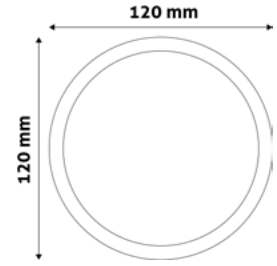

LED CEILING LAMP RECESSED PANEL SQUARE PLASTIC

5W | 220-240V | 120° | 15 000h | 90x90x27mm

AMRPWW-S-5W-PC	5999097959863	430lm
AMRPNW-S-5W-PC	5999097959962	430lm

LED CEILING LAMP PLASTIC

9W | 170-260V | 120° | 25 000h | 120x120mm