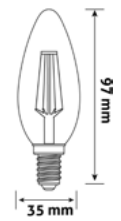

LED FILAMENT CANDLE HIGH LUMEN

6.5W | E14 | 220-240V | 15 000h | CRI80 | 100/c

ABLFC14NW-HL-6.5W	5999097946443	806lm	360°	
ABLFC14WW-HL-6.5W	5999097951720	806lm	360°	

LED FILAMENT CANDLE DIMMABLE

5.9W | E14 | 220-240V | 15 000h | CRI80 | 100/c