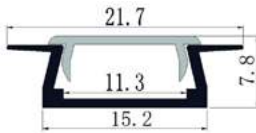

24,7x7mm | 1m | Silver

AAP-UR177-1M-CL 5999097954882

ALU PROFILE "U" 24X14.2MM RECESSED WITH MILKY COVER 1M

24,1x14,2mm | 1m | Silver

AAP-UR1714-1M-MK 5999097955025

**ALU PROFILE "U" 15.2X7.8MM RECESSED WITH MILKY COVER 1M**