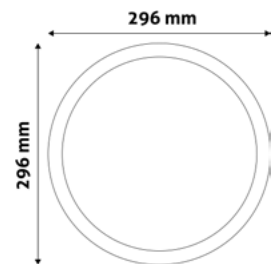

18W | 220-240V | 120° | 25 000h | 220x10mm

ACRPNW-R-18W-ALU-SN

5999097929828

1 490lm

LED CEILING LAMP PANEL ALU

24W | 220-240V | 120° | 25 000h | 296x10mm

ACRPNW-R-24W-ALU-SN

5999097929903