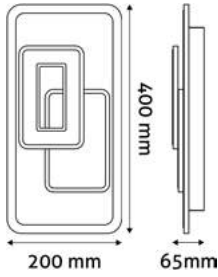

BRAYDEN

45W | 3 830lm | 120° | 200-265V | 25 000h | 10/c

ADO3S-BRAY-2.4G 5999097945569

Dimmable with remote control