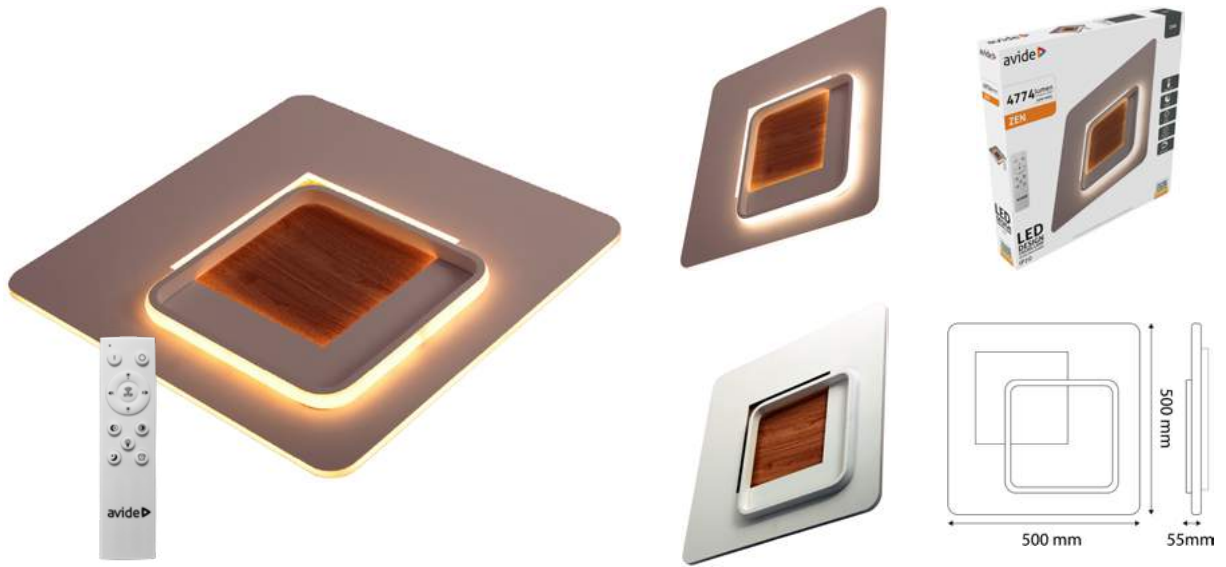

Dimmable with remote control

ROSA

90W | 7 684lm | 120° | 200-265V | 25 000h | 5/c

ADO3S-RS-2.4G

5999097953281

Dimmable with remote control

ZEN

75W | 4 774lm | 120° | 200-265V | 25 000h | 5/c