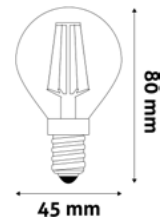

ABLFMG14WW-4.5W	5999097950181	470lm	360°	
ABLFMG14NW-4.5W	5999097950488	470lm	360°