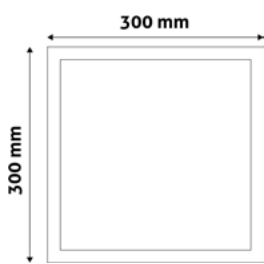

LED CEILING LAMP ALU

6W | 220-240V | 120° | 25 000h | 120x31,5mm

ACSMWW-S-6W-ALU	5999097912424	410lm
ACSMNW-S-6W-ALU	5999097912066	420lm
ACSMCW-S-6W-ALU	5999097912448	430lm

LED CEILING LAMP ALU

12W | 220-240V | 120° | 25 000h | 170x31,5mm

ACSMWW-S-12W-ALU	5999562282007	950lm
ACSMNW-S-12W-ALU	5999562281987	950lm
ACSMCW-S-12W-ALU	5999562282021	960lm

LED CEILING LAMP ALU

18W | 220-240V | 120° | 25 000h | 220x31,5mm

ACSMWW-S-18W-ALU	5999562281130	1 490lm
ACSMNW-S-18W-ALU	5999562280997	1 490lm
ACSMCW-S-18W-ALU	5999562282267	1 490lm

LED CEILING LAMP ALU

24W | 220-240V | 120° | 25 000h | 300x31,5mm

ACSMWW-S-24W-ALU	5999097908885	1 990lm
ACSMNW-S-24W-ALU	5999097908861	2 000lm
ACSMCW-S-24W-ALU	5999097913162	2 000lm