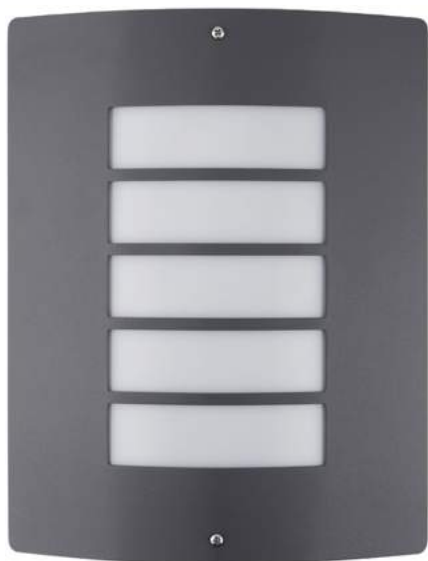

OUTDOOR WALL LAMP BURGOS

max. 2x10W LED | 80x225mm | Alu+Glass | 16/c

AOLWGU10-BURD

5999097937168

1x

OUTDOOR WALL LAMP MORRO ANTRACIT

max. 1x20W LED | 90x300mm | Stainless steel+PC | 10/c

AOLWE27-MOR-AN