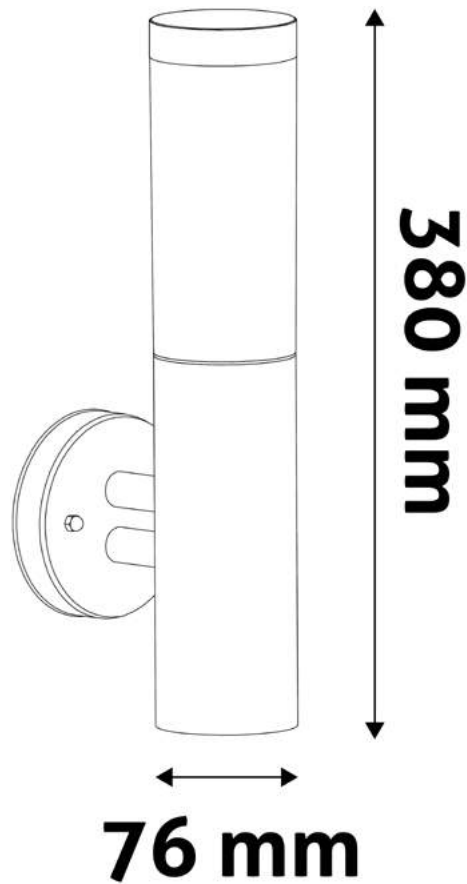

OUTDOOR WALL LAMP BOCA PIR SATIN NICKEL

max. 1x20W LED | 76x400mm | Stainless steel+PC | 20/c

AOLWE27-BOC-S-SN

5999097939667