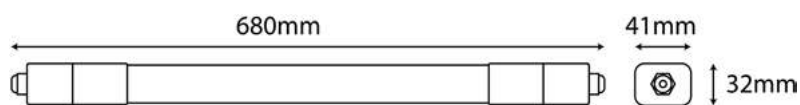

100lm/W

ALNLNW-18W

5999097923147

LED NANO LIGHT LINKABLE 1200MM

24W | 2 400lm | 220-240V | 41x1225x1225mm | 150° | 25 000h | 25/c

100lm/W

ALNLNW-24W

5999097923123