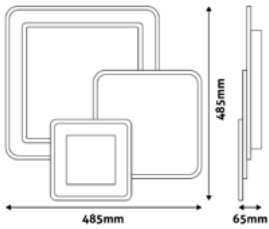

SOPHIE

93W | 7 440lm | 120° | 220-240V | 25 000h | 5/c

ADO3S-SO-2.4G

5999097938561

Dimmable with remote control