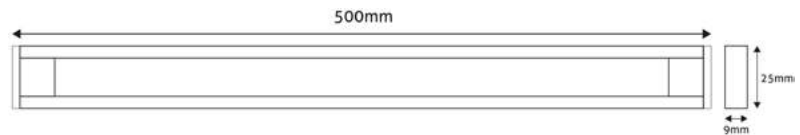

LED STRIP CABINET LIGHT + SENSOR

A F 5W | 500mm | 220-240V | 120° | 25 000h | 20/c

ABLSCAB-50NW-BL2

500lm

5999562288443