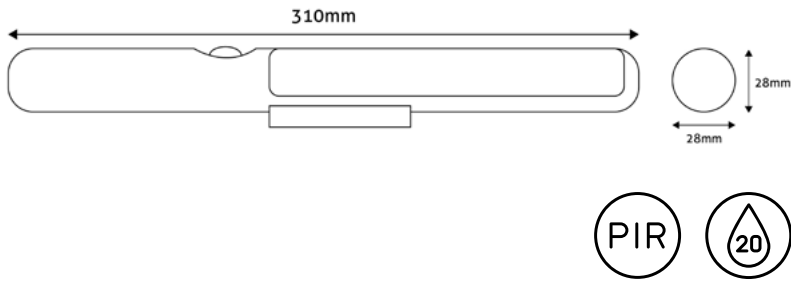

LED CABINET LIGHT WITH BUILT-IN BATTERY PIR

2.5W | 310mm | 360° | 25 000h | 60/c

ABLBCAB-30WWR	200lm	5999097943008