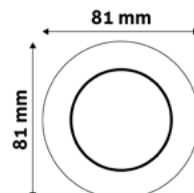

ABGU10F-C-B 5999097911489