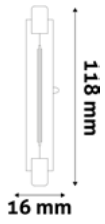

LED R7S

7W | R7S | 220-240V | 15 000h | CRI80 | 500/c

ABR7SNW7W-CL	5999097960944	700lm	360°	
--------------	---------------	-------	------	--

LED R7S DIMM.

10W | R7S | 220-240V | 15 000h | CRI80 | 500/c

ABR7SWW10W-CL-D	5999097960920	1 000lm	360°	
ABR7SNW10W-CL-D	5999097960869	1 000lm	360°	