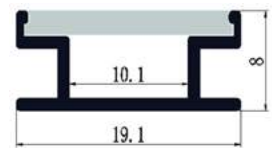

ALU PROFILE FLOOR WITH MILKY COVER 1M

19,1x8mm | 1m | Silver

AAP-F-1M-S-MK

5999097953700