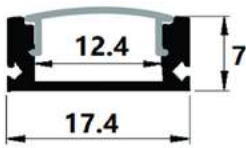

ALU PROFILE "U" 17.2X14.4MM NORMAL BLACK WITH BLACK COVER 1M

17,2x14,4mm | 1m | Black

AAP-SM1714-1M-BB

5999097954929

ALU PROFILE "U" 17.4X7MM NORMAL BLACK WITH BLACK COVER 1M

17,4x7mm | 1m | Black

AAP-SM177-1M-BB

5999097954561