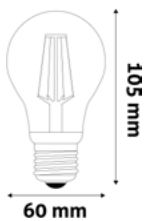

LED FILAMENT T25

4W | E14 | 220-240V | 25 000h | CRI80 | 200/c

ABLFT25NW-4W

5999097951980

440lm

270°

LED FILAMENT HALF MIRROR

7W | E27 | 220-240V | 15 000h | CRI80 | 100/c

ABLFG27WW-7W-HM

5999097950686

680lm

300°

LED MILKY FILAMENT GLOBE

8.5W | E27 | 220-240V | 15 000h | CRI80 | 100/c

ABLFG27NW-8.5W-M

5999097960807

1 050lm

330°

LED MILKY FILAMENT GLOBE

9W | E27 | 220-240V | 25 000h | CRI80 | 100/c

ABLFG27NW-9W-M

5999097909646

1 070lm

360°