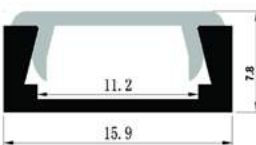

15,9x7,8mm | 1m | Silver

AAP-N-1M-S-CL

5999097953465

**ALU PROFILE "U" 15.9X7.8MM NORMAL WITH CLEAR COVER 2M**

15,9x7,8mm | 2m | Silver

AAP-N-2M-S-CL

5999097953489

**ALU PROFILE "U" 15.9X7.8MM NORMAL WITH FROSTED COVER 1M**