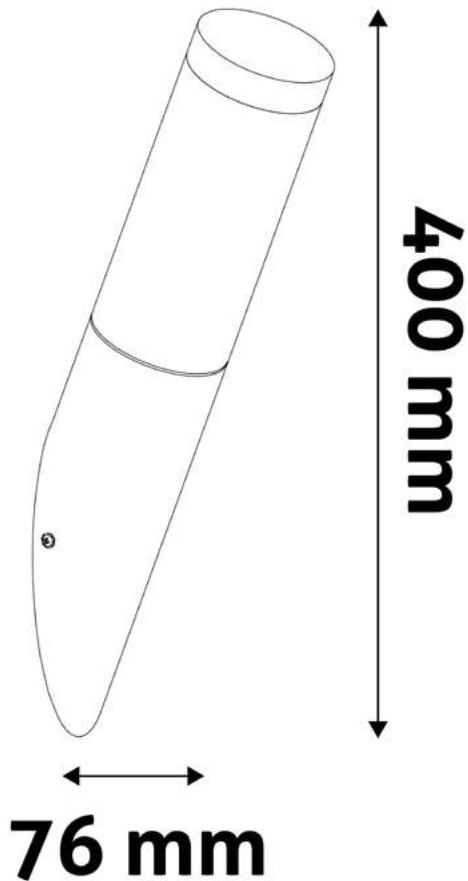

1x

OUTDOOR WALL LAMP BOCA PIR ANTRACIT

max. 1x20W LED | 76x400mm | Stainless steel+PC | 20/c

AOLWE27-BOC-S-AN

5999097941561