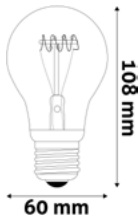

LED SOFT FILAMENT GLOBE

4.5W | E27 | 220-240V | 15 000h | CRI80 | 100/c

ABLSFG27EW-4.5W	5999097950020	400lm	120°	

LED SOFT FILAMENT

4.5W | E27 | 220-240V | 15 000h | CRI80 | 100/c

ABLSFST58EW-4.5W	5999097947280	400lm	360°	

LED SOFT FILAMENT

4.5W | E27 | 220-240V | 15 000h | CRI80 | 80/c

ABLSFG80EW-4.5W	5999097947303	400lm	360°	

LED SOFT FILAMENT

4.5W | E27 | 220-240V | 15 000h | CRI80 | 100/c

ABLSFT9EW-4.5W	5999097946382	330lm	360°