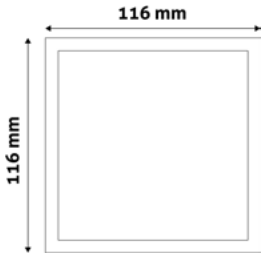

LED CEILING LAMP PANEL ALU

6W | 220-240V | 120° | 25 000h | 116x10mm

ACRPNW-S-6W-ALU-SN

5999097929767

420lm

LED CEILING LAMP PANEL ALU

12W | 220-240V | 120° | 25 000h | 166x10mm

ACRPNW-S-12W-ALU-SN

5999097930008

950lm

LED CEILING LAMP PANEL ALU

18W | 220-240V | 120° | 25 000h | 220x10mm

ACRPNW-S-18W-ALU-SN

5999097929842

1 490lm

LED CEILING LAMP PANEL ALU

24W | 220-240V | 120° | 25 000h | 291x10mm

ACRPNW-S-24W-ALU-SN

5999097929927

2 000lm