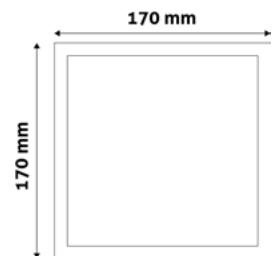

ACRPWW-S-18W-PC	5999097933825	1 900lm
ACRPNW-S-18W-PC	5999097933849	1 900lm
ACRPCW-S-18W-PC	5999097933863	1 900lm