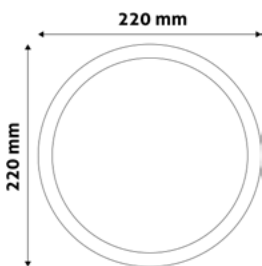

LED CEILING LAMP RECESSED PANEL ROUND PLASTIC

24W | 220-240V | 120° | 15 000h | 295x295x27mm

AMRPWW-R-24W-PC	5999097959580	2 490lm
AMRPNW-R-24W-PC	5999097959689	2 490lm
AMRPCW-R-24W-PC	5999097959788	2 490lm