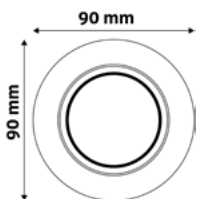

GU10 FRAME ROUND SWIVEL WHITE

Metal | White | 90x27mm | 100/c

ABGU10F-NS-W

5999097911427

GU10 FRAME ROUND SWIVEL BLACK

Metal | Black | 90x27mm | 100/c

ABGU10F-NS-B

5999097911403

GU10 FRAME ROUND SWIVEL ANTRACITE

Metal | Anthracite | 90x27mm | 100/c

ABGU10F-NS-AN

5999097911861

GU10 FRAME ROUND SWIVEL CHROME

Metal | Chrome | 90x27mm | 100/c

ABGU10F-NS-CH

5999097911441

GU10 FRAME ROUND SWIVEL SATIN NICKEL

Metal | Satin nickel | 90x27mm | 100/c

ABGU10F-NS-SN

5999097917160

GU10 FRAME ROUND SWIVEL COPPER

Metal | Copper | 90x27mm | 100/c

ABGU10F-NS-CO

5999097911465