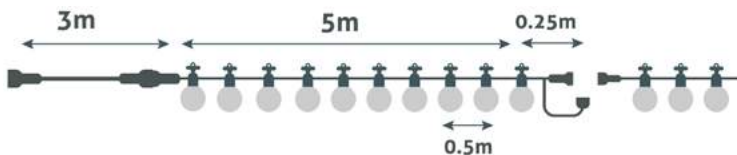

OUTDOOR STRING 5M RGB LINKABLE - WITH REMOTE

5W | 220-240V | 5m | 0.15 mm² | 8/c

AOS10LE40LR-RGB

5999097952949

OUTDOOR STRING 5M LINKABLE (RED/GREEN/BLUE/YELLOW/WHITE)

6W | 220-240V | 5m | 0.15 mm² | 8/c

AOS10LE40L-RGB