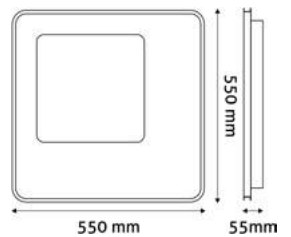

HOLDEN

Dimmable with remote control

53W | 3 045lm | 120° | 200-265V | 25 000h | 5/c

ADO3S-HOL-2.4G 5999097945644