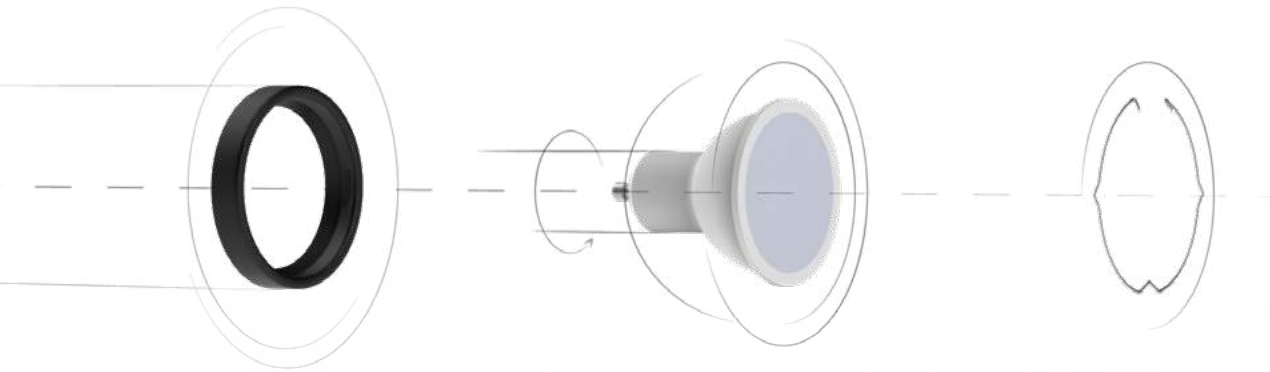

GU10 FRAME CONE SWIVEL WHITE

Metal | White | 83x24mm | 100/c

ABGU10F-CS-W

5999097911588

GU10 FRAME CONE SWIVEL BLACK

Metal | Black | 83x24mm | 100/c

ABGU10F-CS-B

5999097911564