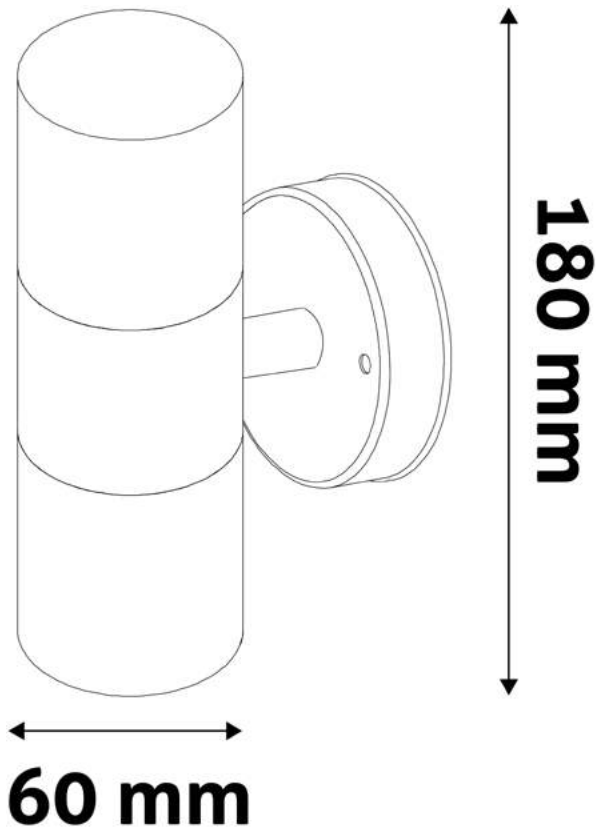

OUTDOOR WALL LAMP PEKA SATIN NICKEL

max. 2x10W LED | 60x180mm | Stainless steel+Glass | 8/c

AOLWGU10-PED-SN

5999097940847