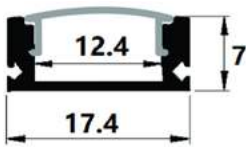

17,4x7mm | 1m | Black

AAP-SM177-1M-BB

5999097954561

**ALU PROFILE "U" 17.4X7MM NORMAL WITH MILKY COVER 1M**

17,4x7mm | 1m | Silver

AAP-SM177-1M-MK

5999097954844

**ALU PROFILE "U" 15.9X7.8MM NORMAL WITH CLEAR COVER 1M**