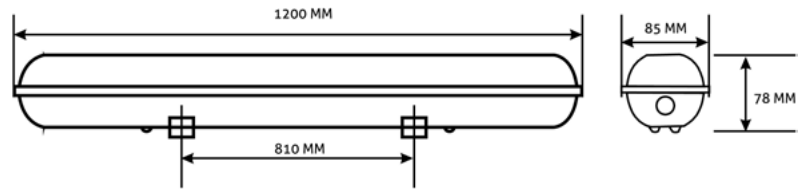

LED INTEGRATED TRI-PROOF FIXTURE 1.2M

D 40W | 5 400lm | 185-265V | 78x1200x1200mm | 120° | 25 000h | 8/c

135lm/W

ATPFHL-LED-40W

5999097948843