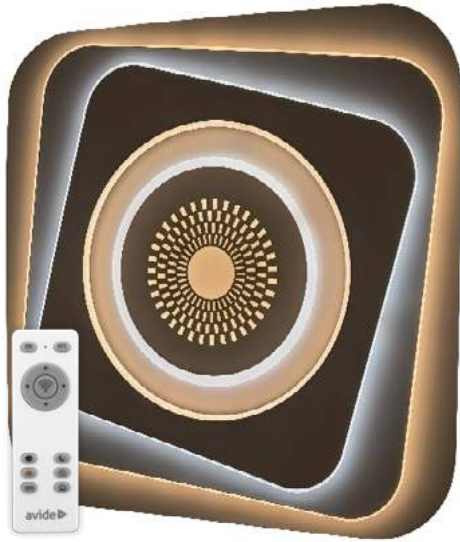

ADO3S-NAN3D-2.4G 5999097938509

Dimmable with remote control

NANSY

82W | 6 490lm | 120° | 220-240V | 30 000h | 5/c

ADO3S-NAN-2.4G 5999097943923

Dimmable with remote control

NICOLE

95W | 6 600lm | 120° | 200-265V | 25 000h | 5/c