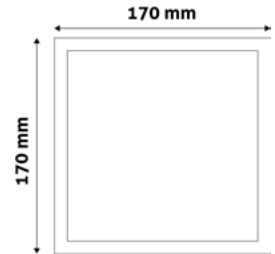

ACSMWW-S-18W-PC	5999097934303	1 900lm
ACSMNW-S-18W-PC	5999097934327	1 900lm
ACSMCW-S-18W-PC	5999097934341	1 900lm