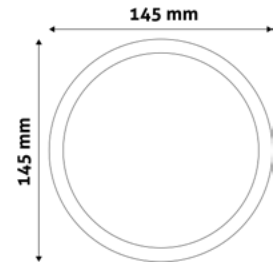

ACSMWW-R-12W-PC	5999097934006	1 250lm
ACSMNW-R-12W-PC	5999097934020	1 250lm
ACSMCW-R-12W-PC	5999097934044	1 250lm