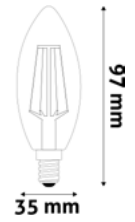

AWLFC14WW-6.5W	5999097959207	806lm	330°	
AWLFC14NW-6.5W	5999097959184	806lm	330°