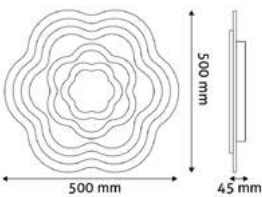

ROSA

90W | 7 684lm | 120° | 200-265V | 25 000h | 5/c

ADO3S-RS-2.4G

5999097953281

Dimmable with remote control