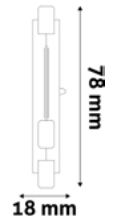

ABR7SNW5W-CL-D	5999097960968	500lm	360°