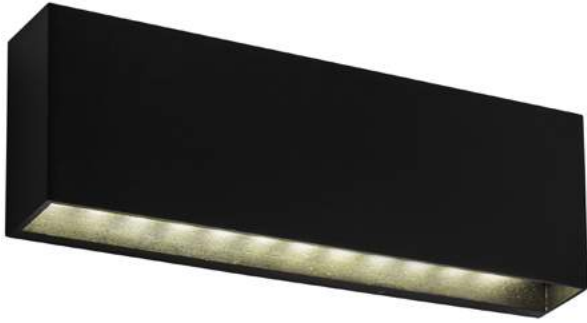

OUTDOOR WALL LAMP MELBOURNE LED

6W | 507lm | 240x80mm | ABS+Plastic | 40° | 20/c

AOLW6WW-MELB	5999097937489
AOLW6WLED-MELB	5999097929026

OUTDOOR WALL LAMP SYDNEY 2 WAY LED

6W | 427lm | 130x140mm | ABS+Plastic | 60° | 20/c