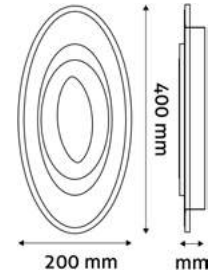

MATTEO

45W | 4 020lm | 120° | 200-265V | 25 000h | 10/c

ADO3S-MAT-2.4G 5999097945606

Dimmable with remote control

COLE

60W | 3 705lm | 120° | 200-265V | 25 000h | 5/c

ADO3S-COL-2.4G 5999097945545

Dimmable with remote control