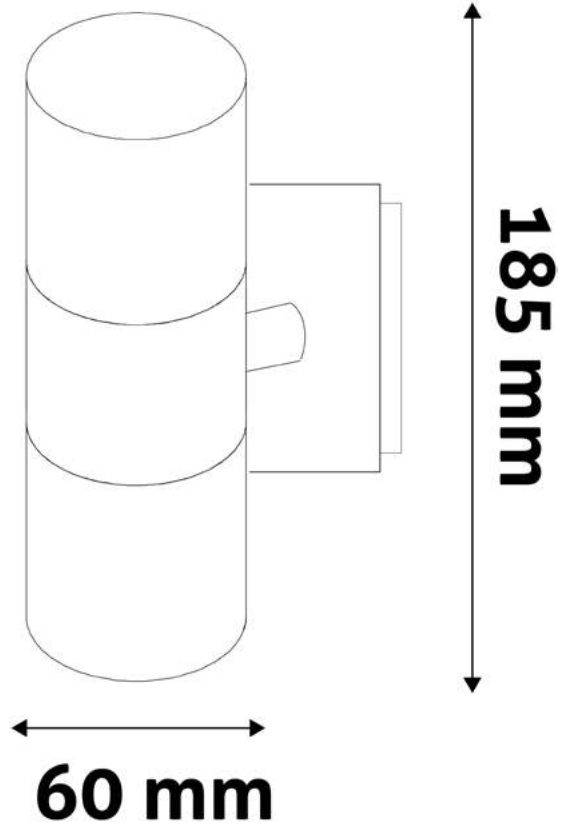

OUTDOOR WALL LAMP TERRA SATIN NICKEL

max. 2x10W LED | 60x185mm | Stainless steel+Glass | 12/c

AOLWGU10-TERD-SN

5999097940908