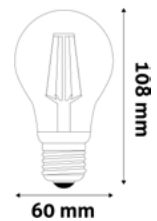

VALUE
PAGE - 24.

CAPSULE
PAGE - 30.

LED FILAMENT GLOBE SUPER HIGH LUMEN

3.8W | E27 | 220-240V | 50 000h | CRI80 | 100/c

ABLFG27WW-3.8W	5999097938844	806lm	120°	Class A
ABLFG27NW-3.8W	5999097938820	806lm	120°	Class A

LED FILAMENT GLOBE SUPER HIGH LUMEN 3PCS/PACK

3.8W | E27 | 220-240V | 50 000h | CRI80 | 3/b 120/c

ABLFG27NW-3.8W-3P	5999097962641	806lm	120°	Class A
ABLFG27WW-3.8W-3P	5999097962665	806lm	120°	Class A

LED FILAMENT GLOBE A60 SUPER HIGH LUMEN