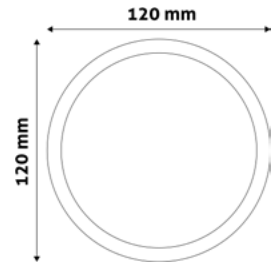

LED CEILING LAMP PANEL ALU

24W | 220-240V | 120° | 25 000h | 291x10mm

ACRPNW-S-24W-ALU-SN

5999097929927

2 000lm

LED CEILING LAMP ALU

6W | 220-240V | 120° | 25 000h | 120x31,5mm

ACSMNW-R-6W-ALU-SN	5999097929781	420lm
--------------------	---------------	-------