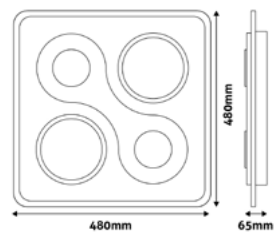

PHILIP

85W | 5 592lm | 120° | 200-265V | 25 000h | 5/c

ADO3S-PHI-2.4G 5999097958064

Dimmable with remote control