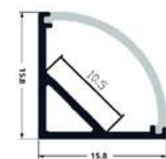

ALU PROFILE "V" 15.8X15.8MM CORNER WITH CLEAR COVER 2M

15,8x15,8mm | 2m | Silver

AAP-C-2M-S-CL 5999097953786

ALU PROFILE "V" 15.8X15.8MM CORNER WITH BLACK COVER 1M

15,8x15,8mm | 1m | Silver

AAP-C-1M-S-BK 5999097954547