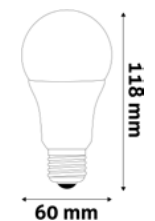

ABBG27WW-12W	5999097920986	1 045lm	240°	A G
ABBG27NW-12W	5999097921006	1 055lm	240°	A G
ABBG27CW-12W	5999097921020	1 065lm	240°	A G