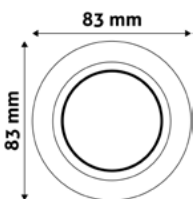

GU10 FRAME CONE SWIVEL WHITE

Metal | White | 83x24mm | 100/c

ABGU10F-CS-W

5999097911588

GU10 FRAME CONE SWIVEL BLACK

Metal | Black | 83x24mm | 100/c

ABGU10F-CS-B

5999097911564

GU10 FRAME CONE SWIVEL CHROME

Metal | Chrome | 83x24mm | 100/c

ABGU10F-CS-CH

5999097911601

GU10 FRAME CONE SWIVEL COPPER

Metal | Copper | 83x24mm | 100/c

ABGU10F-CS-CO

5999097911625

GU10 FRAME SQUARE ALU

Aluminium | Grey | 90x23x90mm | 100/c

ABGU10F-ALU-S

5999097911823