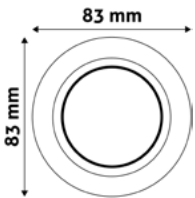

GU10 FRAME CONE SWIVEL WHITE

Metal | White | 83x24mm | 100/c

ABGU10F-CS-W

5999097911588

GU10 FRAME CONE SWIVEL BLACK

Metal | Black | 83x24mm | 100/c

ABGU10F-CS-B

5999097911564

GU10 FRAME CONE SWIVEL CHROME

Metal | Chrome | 83x24mm | 100/c

ABGU10F-CS-CH

5999097911601

GU10 FRAME CONE SWIVEL COPPER

Metal | Copper | 83x24mm | 100/c

ABGU10F-CS-CO

5999097911625

GU10 FRAME SQUARE ALU

Aluminium | Grey | 90x23x90mm | 100/c

ABGU10F-ALU-S

5999097911823