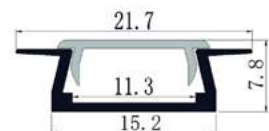

ALU PROFILE "U" 21.7X7.8MM RECESSED WITH CLEAR COVER 2M

21,7x7,8mm | 2m | Silver

AAP-UR-2M-S-CL 5999097953588