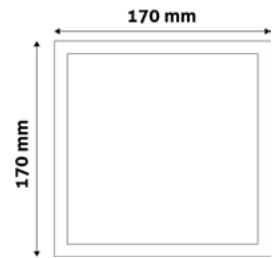

ACSMNW-S-12W-ALU-SN

5999097930046

950lm