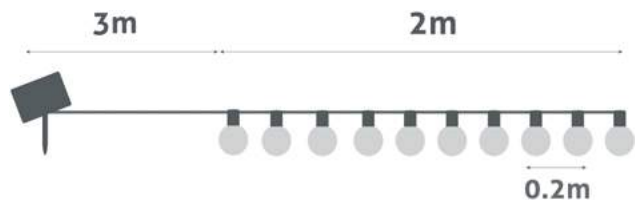

OUTDOOR SOLAR STRING

5m | PVC | 12/c

AOSS5T-10MC10L

5999097957968