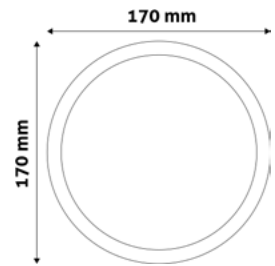

ACSMNW-R-12W-ALU-SN	5999097930022	950lm