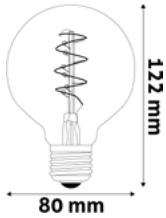

LED SOFT FILAMENT GLOBE

4.5W | E27 | 220-240V | 15 000h | CRI80 | 100/c

ABLSFG27EW-4.5W	5999097950020	400lm	120°	

LED SOFT FILAMENT

4.5W | E27 | 220-240V | 15 000h | CRI80 | 100/c

ABLSFST58EW-4.5W	5999097947280	400lm	360°	

LED SOFT FILAMENT

4.5W | E27 | 220-240V | 15 000h | CRI80 | 80/c

ABLSFG80EW-4.5W	5999097947303	400lm	360°	

LED SOFT FILAMENT

4.5W | E27 | 220-240V | 15 000h | CRI80 | 100/c

ABLSFT9EW-4.5W	5999097946382	330lm	360°