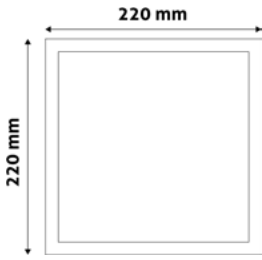

LED CEILING LAMP PANEL PLASTIC

24W | 170-260V | 120° | 25 000h | 220x220mm

ACRPWW-S-24W-PC	5999097933887	2 600lm
ACRPNW-S-24W-PC	5999097933900	2 600lm
ACRPCW-S-24W-PC	5999097933924	2 600lm

LED CEILING LAMP RECESSED PANEL SQUARE PLASTIC

5W | 220-240V | 120° | 15 000h | 90x90x27mm

AMRPWW-S-5W-PC	5999097959863	430lm
AMRPNW-S-5W-PC	5999097959962	430lm