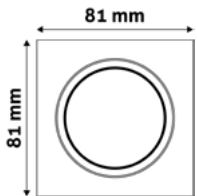

GU10 FRAME SQUARE COPPER

Metal | Copper | 74x31x74mm | 100/c

ABGU10F-S-CO

5999097911700

GU10 FRAME SQUARE SWIVEL WHITE

Metal | White | 81x26x81mm | 100/c

ABGU10F-SS-W

5999097911748