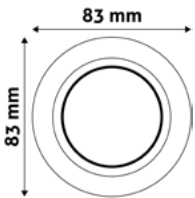

GU10 FRAME CONE SWIVEL WHITE

Metal | White | 83x24mm | 100/c

ABGU10F-CS-W

5999097911588

GU10 FRAME CONE SWIVEL BLACK

Metal | Black | 83x24mm | 100/c

ABGU10F-CS-B

5999097911564