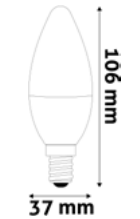

SMART LED MINI GLOBE WITH IR REMOTE

Dimmable with remote control

4.9W | 470lm | E14 | 220-240V | 180° | 30 000h | 10/x 40/c

ASMG14RGBW-4.9W-RC 5999097933146

SMART LED CANDLE WITH IR REMOTE

Dimmable with remote control