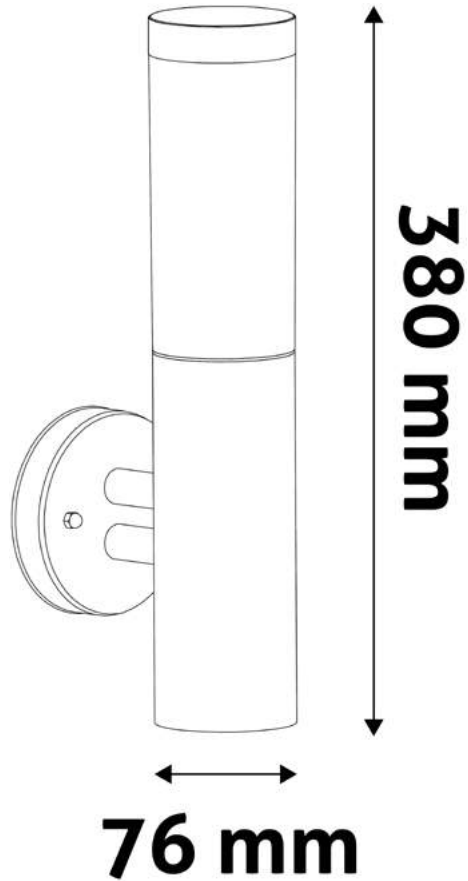

OUTDOOR WALL LAMP BOCA PIR BLACK

max. 1x20W LED | 76x400mm | Stainless steel+PC | 20/c

AOLWE27-BOC-S-B

5999097942063