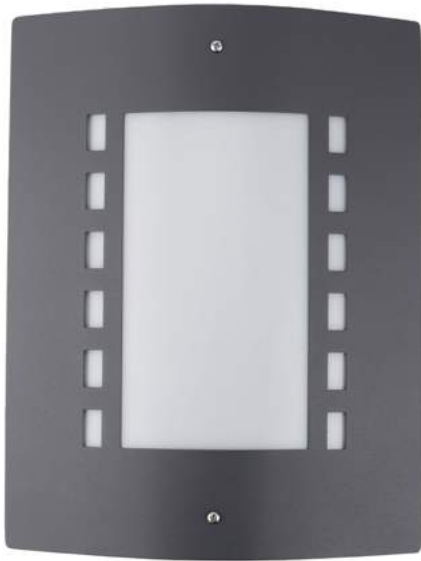

1x

OUTDOOR WALL LAMP MONTEREY ANTRACIT

max. 1x20W LED | 90x300mm | Stainless steel+PC | 10/c

AOLWE27-MON-AN

5999097941660