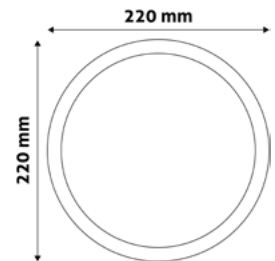

ACRPWW-R-18W-ALU	5999562281277	1 490lm
ACRPNW-R-18W-ALU	5999562288900	1 490lm
ACRPCW-R-18W-ALU	5999562281291	1 500lm