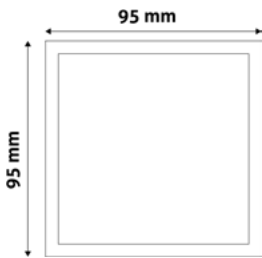

LED CEILING LAMP PANEL PLASTIC

24W | 170-260V | 120° | 25 000h | 220x220mm

ACRPWW-S-24W-PC	5999097933887	2 600lm
ACRPNW-S-24W-PC	5999097933900	2 600lm
ACRPCW-S-24W-PC	5999097933924	2 600lm

LED CEILING LAMP RECESSED PANEL SQUARE PLASTIC

5W | 220-240V | 120° | 15 000h | 90x90x27mm

AMRPWW-S-5W-PC	5999097959863	430lm
AMRPNW-S-5W-PC	5999097959962	430lm