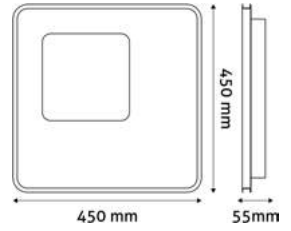

HOLDEN

Dimmable with remote control

53W | 3 045lm | 120° | 200-265V | 25 000h | 5/c

ADO3S-HOL-2.4G 5999097945644

HOLDEN XL

Dimmable with remote control

70W | 4 000lm | 120° | 200-265V | 25 000h | 5/c

ADO3S-HOLXL-2.4G 5999097945668