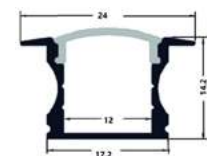

24,7x7mm | 1m | Silver

AAP-UR177-1M-CL 5999097954882

ALU PROFILE "U" 24X14.2MM RECESSED WITH MILKY COVER 1M

24,1x14,2mm | 1m | Silver

AAP-UR1714-1M-MK 5999097955025

**ALU PROFILE "U" 15.2X7.8MM RECESSED WITH MILKY COVER 1M**