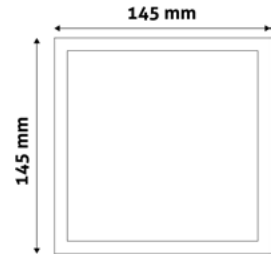

ACRPWW-S-12W-PC	5999097933764	1 250lm
ACRPNW-S-12W-PC	5999097933788	1 250lm
ACRPCW-S-12W-PC	5999097933801	1 250lm