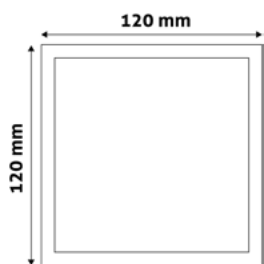

LED CEILING LAMP ALU

6W | 220-240V | 120° | 25 000h | 120x31,5mm

ACSMWW-S-6W-ALU	5999097912424	410lm
ACSMNW-S-6W-ALU	5999097912066	420lm
ACSMCW-S-6W-ALU	5999097912448	430lm

LED CEILING LAMP ALU

12W | 220-240V | 120° | 25 000h | 170x31,5mm

ACSMWW-S-12W-ALU	5999562282007	950lm
ACSMNW-S-12W-ALU	5999562281987	950lm
ACSMCW-S-12W-ALU	5999562282021	960lm

LED CEILING LAMP ALU

18W | 220-240V | 120° | 25 000h | 220x31,5mm

ACSMWW-S-18W-ALU	5999562281130	1 490lm
ACSMNW-S-18W-ALU	5999562280997	1 490lm
ACSMCW-S-18W-ALU	5999562282267	1 490lm

LED CEILING LAMP ALU

24W | 220-240V | 120° | 25 000h | 300x31,5mm

ACSMWW-S-24W-ALU	5999097908885	1 990lm
ACSMNW-S-24W-ALU	5999097908861	2 000lm
ACSMCW-S-24W-ALU	5999097913162	2 000lm