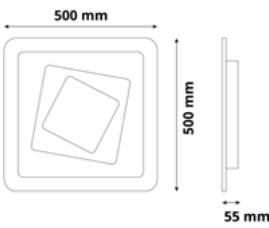

PORTER

160W | 8 243lm | 120° | 200-265V | 25 000h | 5/c

ADO3S-POR-2.4G

5999097944760

Dimmable with remote control