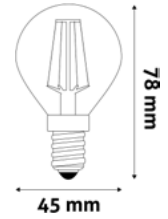

ABLFMG14WW-2W	5999097926681	250lm	360°