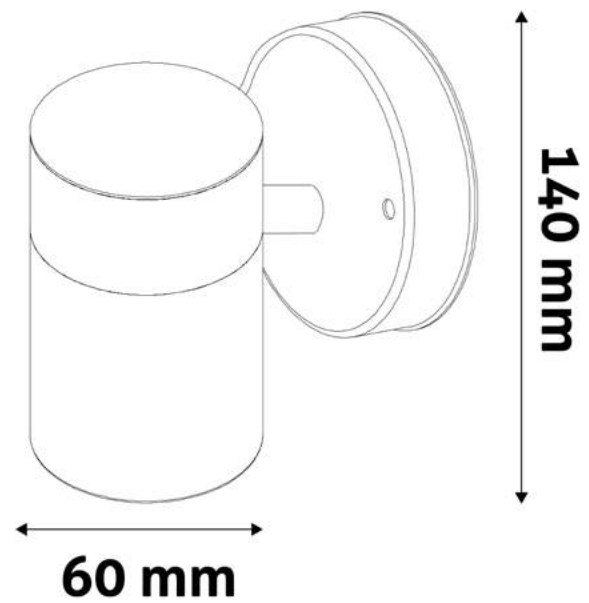

1x

OUTDOOR WALL LAMP PEKA BLACK

max. 1x10W LED | 60x140mm | Stainless steel+Glass | 8/c

AOLWGU10-PES-B

5999097942223

1x

OUTDOOR WALL LAMP PEKA ANTRACIT

max. 1x10W LED | 60x140mm | Stainless steel+Glass | 8/c

AOLWGU10-PES-AN

5999097941509

1x

OUTDOOR WALL LAMP PEKA SATIN NICKEL

max. 1x10W LED | 60x140mm | Stainless steel+Glass | 8/c

AOLWGU10-PES-SN

5999097940823