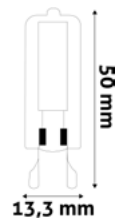

ABG9NW-2WN-CL	5999097956206	200lm	360°