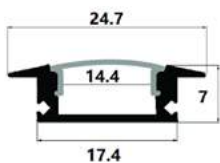

21,7x7,8mm | 2m | Silver

AAP-UR-2M-S-FR

5999097954127

**ALU PROFILE "U" 24X14.2MM RECESSED BLACK WITH BLACK COVER 1M**

24x14,2mm | 1m | Black

AAP-UR1714-1M-BB

5999097954981

**ALU PROFILE "U" 24.7X7MM RECESSED BLACK WITH BLACK COVER 1M**