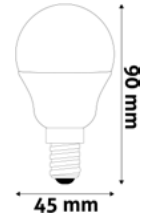

ABBMG14WW-3W	5999097921525	240lm	120°	A F G
ABBMG14NW-3W	5999097921549	250lm	120°	A F G
ABBMG14CW-3W	5999097921563	260lm	120°	A F G