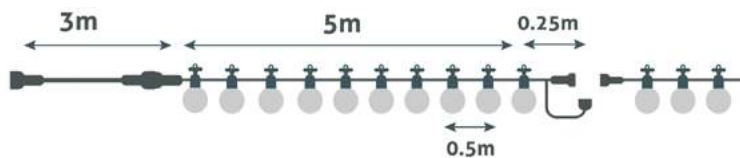

OUTDOOR STRING WW LINKABLE

6W | 220-240V | 5m | 0.15 mm² | 8/c

AOS10LE27L-WW

5999097952901