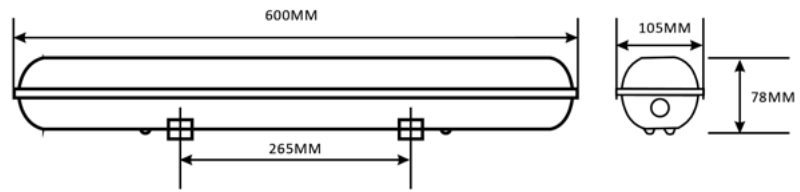

LED INTEGRATED TRI-PROOF FIXTURE 0.6M

E 20W | 1 900lm | AC180-265V | 105x600x600mm | 120° | 25 000h | 8/c

100lm/W

ATPF-LED-20W

5999097916484