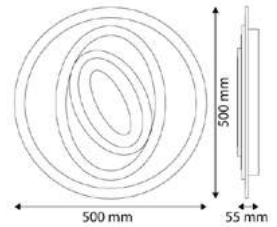

OLIVE

70W | 5 740lm | 120° | 180-265V | 30 000h | 5/c

ADO3S-OLV-2.4G 5999097962924

Dimmable with remote control

PHILIP

85W | 5 592lm | 120° | 200-265V | 25 000h | 5/c

ADO3S-PHI-2.4G 5999097958064

Dimmable with remote control