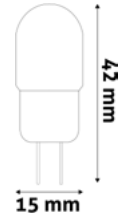

ABG4WW-2W	5999097949048	200lm	270°		
ABG4NW-2W	5999097949062	200lm	270°