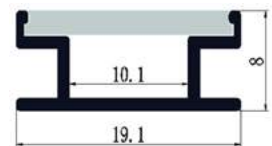

AAP-F-1M-S-MK

5999097953700

ALU PROFILE FLOOR WITH MILKY COVER 2M

19,1x8mm | 2m | Silver

AAP-F-2M-S-MK

5999097953724

ALU PROFILES

PLASTERBOARD