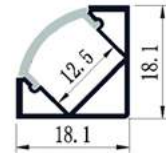

ALU PROFILE "V" 18.1X18.1MM CORNER WITH MILKY COVER 1M

18,1x18,1mm | Silver

AAP-C1818-1M-S-MK 5999097955223

ALU PROFILE "V" 15.8X15.8MM CORNER WITH SQUARED MILKY COVER 1M

15,8x15,8mm | Silver

AAP-CSC-1M-S-MK 5999097955209