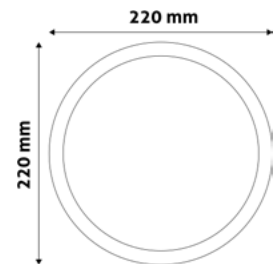

ACSMWW-R-24W-PC	5999097934129	2 600lm