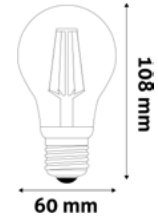

AWLFG27WW-4.5W	5999097959085	470lm	330°	
AWLFG27NW-4.5W	5999097959061	470lm	330°