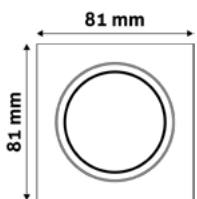

GU10 FRAME SQUARE SWIVEL WHITE

Metal | White | 81x26x81mm | 100/c

ABGU10F-SS-W

5999097911748

GU10 FRAME SQUARE SWIVEL BLACK

Metal | Black | 81x26x81mm | 100/c

ABGU10F-SS-B

5999097911724

GU10 FRAME SQUARE SWIVEL ANTRACITE

Metal | Anthracite | 81x26x81mm | 100/c

ABGU10F-SS-AN

5999097911908

GU10 FRAME SQUARE SWIVEL CHROME

Metal | Chrome | 81x26x81mm | 100/c

ABGU10F-SS-CH

5999097911762

GU10 FRAME SQUARE SWIVEL SATIN NICKEL

Metal | Satin nickel | 81x26x81mm | 100/c

ABGU10F-SS-SN

5999097917207

GU10 FRAME SQUARE SWIVEL COPPER

Metal | Copper | 81x26x81mm | 100/c

ABGU10F-SS-CO

5999097911786