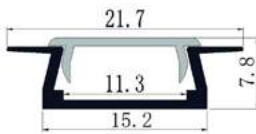

21,7x7,8mm | 1m | Silver

AAP-UR-1M-S-MK

5999097953564

**ALU PROFILE "U" 24.7X7MM RECESSED WITH MILKY COVER 1M**

24,7x7mm | 1m | Silver

AAP-UR177-1M-MK

5999097954905

**ALU PROFILE "U" 15.2X7.8MM RECESSED WITH MILKY COVER 2M**