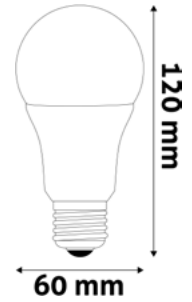

SMART LED GLOBE A60 WIFI + BLE APP CONTROL

Dimmable by application

9.4W | 806lm | E27 | 220-240V | 200° | 30 000h | 40/c

ASG27RGBW-9.4W-WIBLE

5999097931982