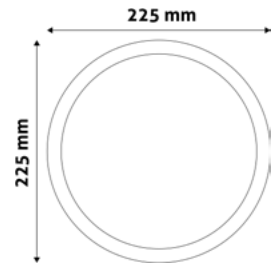

ACSMNW-R-18W-ALU-SN	5999097929866	1 490lm