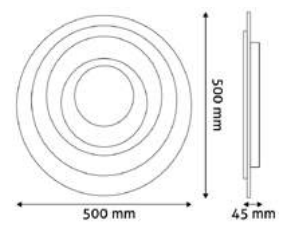

65W | 5 360lm | 120° | 220-240V | 30 000h | 5/c

ADO3S-LEV-2.4G

5999097943947

Dimmable with remote control

REESE

100W | 6 255lm | 120° | 200-265V | 25 000h | 5/c

ADO3S-REE-2.4G 5999097953243

Dimmable with remote control