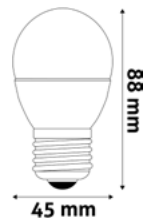

ABBMG27WW-3W	5999097921648	240lm	120°	A F G
ABBMG27NW-3W	5999097921662	250lm	120°	A F G
ABBMG27CW-3W	5999097921686	260lm	120°	A F G