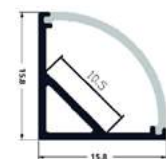

ALU PROFILE "V" 15.8X15.8MM CORNER WITH MILKY COVER 1M

15,8x15,8mm | Silver

AAP-C-1M-S-MK 5999097953762

ALU PROFILE "V" 15.8X15.8MM CORNER WITH MILKY COVER 2M

15,8x15,8mm | 2m | Silver

AAP-C-2M-S-MK 5999097953809