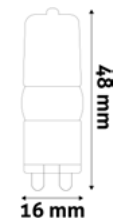

ABG9WW-2.5W	5999562280232	180lm	160°		
ABG9NW-2.5W	5999562280300	190lm	160°