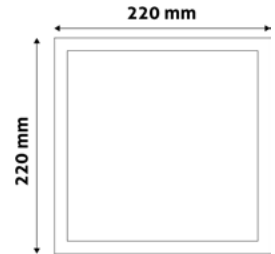

ACSMNW-S-18W-ALU-SN

5999097929880

1 490lm