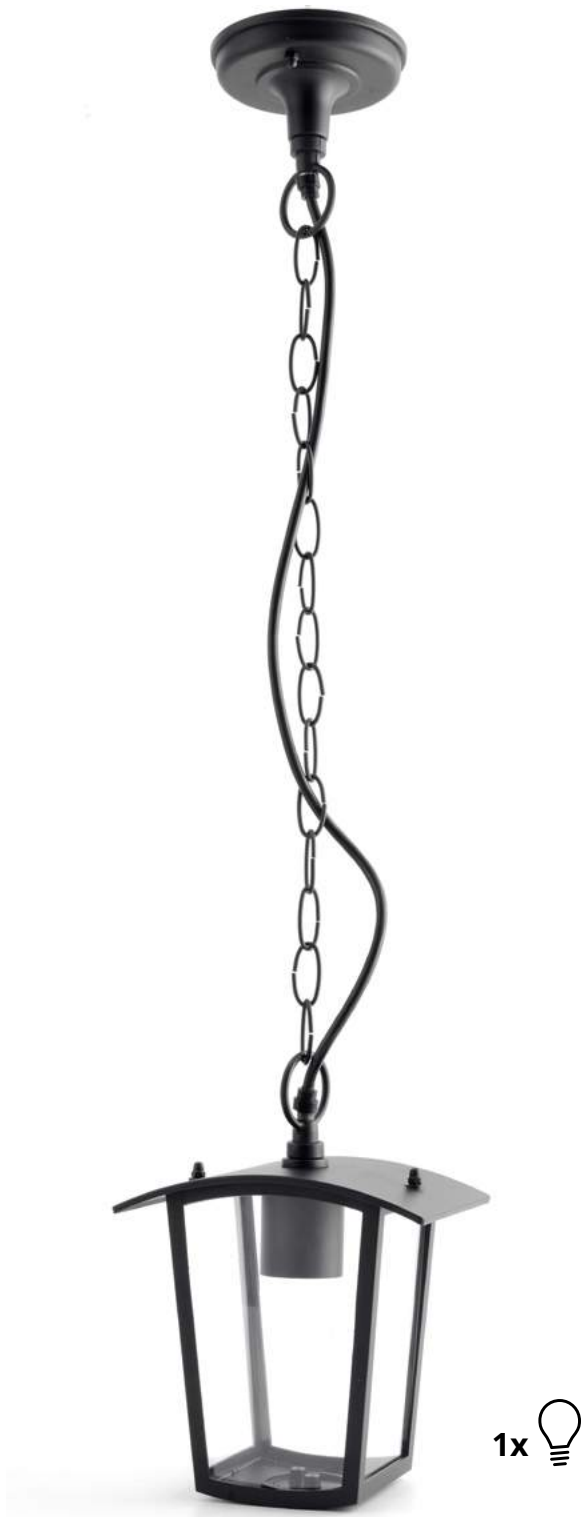

1x

OUTDOOR HANGING LAMP CORONADO BLACK

max. 1x20W LED | 110x175mm | Alu+PC | 6/c

AOLHE27-COR

5999097940144