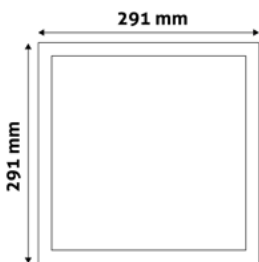

LED CEILING LAMP PANEL ALU

6W | 220-240V | 120° | 25 000h | 116x10mm

ACRPWW-S-6W-ALU	5999097912349	410lm
ACRPNW-S-6W-ALU	5999097912028	420lm
ACRPCW-S-6W-ALU	5999097912363	430lm

LED CEILING LAMP PANEL ALU

12W | 220-240V | 120° | 25 000h | 166x10mm

ACRPWW-S-12W-ALU	5999562281239	940lm
ACRPNW-S-12W-ALU	5999562288887	950lm
ACRPCW-S-12W-ALU	5999562281253	950lm

LED CEILING LAMP PANEL ALU

18W | 220-240V | 120° | 25 000h | 220x10mm

ACRPWW-S-18W-ALU	5999562281314	1 490lm
ACRPNW-S-18W-ALU	5999562288924	1 490lm
ACRPCW-S-18W-ALU	5999562281338	1 500lm

LED CEILING LAMP PANEL ALU

24W | 220-240V | 120° | 25 000h | 291x10mm

ACRPWW-S-24W-ALU	5999097913100	1 990lm
ACRPNW-S-24W-ALU	5999097912103	2 000lm
ACRPCW-S-24W-ALU	5999097913124	2 010lm