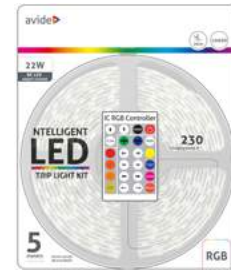

LED STRIP BLISTER IC + INTELLIGENT CTRL

22W | 5m | 12/c

30LED/m