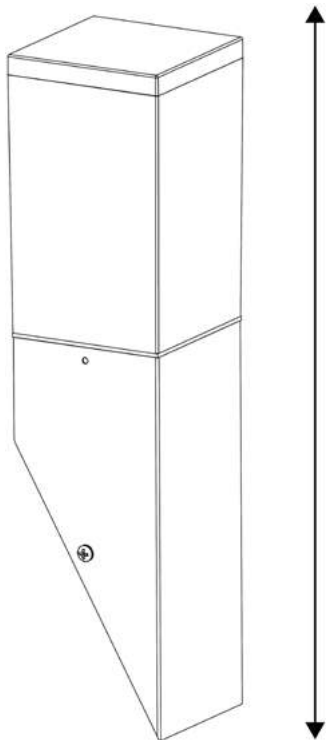

1x

OUTDOOR WALL LAMP PANAMA SATIN NICKEL

max. 1x20W LED | 80x370mm | Stainless steel+PC | 8/c

AOLWE27-PAN-SN

5999097939681

1x

OUTDOOR WALL LAMP PANAMA PIR SATIN NICKEL

max. 1x20W LED | 80x370mm | Stainless steel+PC | 12/c

AOLWE27-PANA-SN

5999097939728

370 mm

80 mm

1x

OUTDOOR WALL LAMP PANAMA PIR SATIN NICKEL

max. 1x20W LED | 80x370mm | Stainless steel+PC | 12/c

AOLWE27-PAN-S-SN

5999097939704