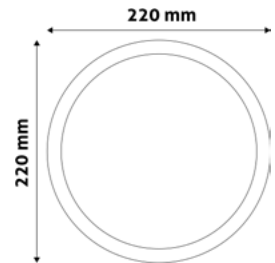

ACRPNW-R-18W-ALU-SN

5999097929828

1 490lm