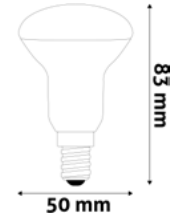

ABR50WW-4.9W	5999097933061	470lm	120°	
ABR50NW-4.9W	5999097933047	470lm	120°	
ABR50CW-4.9W	5999097931869	470lm	120°