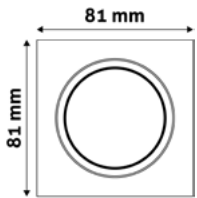

GU10 FRAME SQUARE SWIVEL WHITE

Metal | White | 81x26x81mm | 100/c

ABGU10F-SS-W

5999097911748

GU10 FRAME SQUARE SWIVEL BLACK

Metal | Black | 81x26x81mm | 100/c

ABGU10F-SS-B

5999097911724

GU10 FRAME SQUARE SWIVEL ANTRACITE

Metal | Anthracite | 81x26x81mm | 100/c

ABGU10F-SS-AN

5999097911908

GU10 FRAME SQUARE SWIVEL CHROME

Metal | Chrome | 81x26x81mm | 100/c

ABGU10F-SS-CH

5999097911762

GU10 FRAME SQUARE SWIVEL SATIN NICKEL

Metal | Satin nickel | 81x26x81mm | 100/c

ABGU10F-SS-SN

5999097917207

GU10 FRAME SQUARE SWIVEL COPPER

Metal | Copper | 81x26x81mm | 100/c

ABGU10F-SS-CO

5999097911786