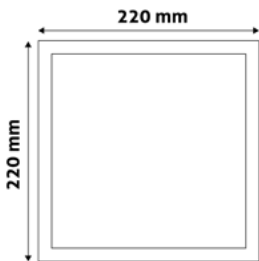

LED CEILING LAMP PANEL ALU

6W | 220-240V | 120° | 25 000h | 116x10mm

ACRPWW-S-6W-ALU	5999097912349	410lm
ACRPNW-S-6W-ALU	5999097912028	420lm
ACRPCW-S-6W-ALU	5999097912363	430lm

LED CEILING LAMP PANEL ALU

12W | 220-240V | 120° | 25 000h | 166x10mm

ACRPWW-S-12W-ALU	5999562281239	940lm
ACRPNW-S-12W-ALU	5999562288887	950lm
ACRPCW-S-12W-ALU	5999562281253	950lm

LED CEILING LAMP PANEL ALU

18W | 220-240V | 120° | 25 000h | 220x10mm

ACRPWW-S-18W-ALU	5999562281314	1 490lm
ACRPNW-S-18W-ALU	5999562288924	1 490lm
ACRPCW-S-18W-ALU	5999562281338	1 500lm

LED CEILING LAMP PANEL ALU

24W | 220-240V | 120° | 25 000h | 291x10mm

ACRPWW-S-24W-ALU	5999097913100	1 990lm
ACRPNW-S-24W-ALU	5999097912103	2 000lm
ACRPCW-S-24W-ALU	5999097913124	2 010lm