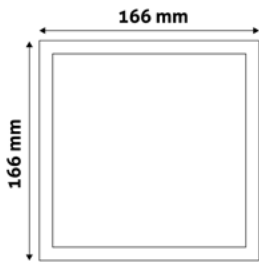

LED CEILING LAMP PANEL ALU

6W | 220-240V | 120° | 25 000h | 116x10mm

ACRPWW-S-6W-ALU	5999097912349	410lm
ACRPNW-S-6W-ALU	5999097912028	420lm
ACRPCW-S-6W-ALU	5999097912363	430lm

LED CEILING LAMP PANEL ALU

12W | 220-240V | 120° | 25 000h | 166x10mm

ACRPWW-S-12W-ALU	5999562281239	940lm
ACRPNW-S-12W-ALU	5999562288887	950lm
ACRPCW-S-12W-ALU	5999562281253	950lm

LED CEILING LAMP PANEL ALU

18W | 220-240V | 120° | 25 000h | 220x10mm

ACRPWW-S-18W-ALU	5999562281314	1 490lm
ACRPNW-S-18W-ALU	5999562288924	1 490lm
ACRPCW-S-18W-ALU	5999562281338	1 500lm

LED CEILING LAMP PANEL ALU

24W | 220-240V | 120° | 25 000h | 291x10mm

ACRPWW-S-24W-ALU	5999097913100	1 990lm
ACRPNW-S-24W-ALU	5999097912103	2 000lm
ACRPCW-S-24W-ALU	5999097913124	2 010lm