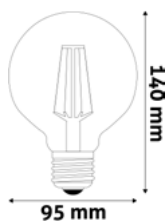

ABLFST57WW-7W-DAC	5999097938462	725lm	360°