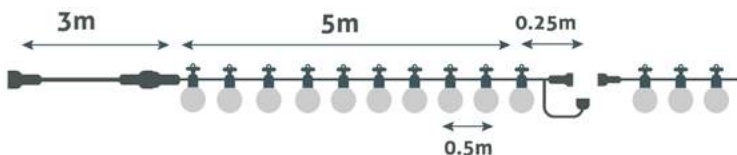

OUTDOOR STRING RGB LINKABLE - WITH REMOTE

5W | 220-240V | 5m | 0.15 mm² | 8/c

AOS10LE27PLR-RGB

5999097952925