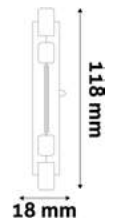

ABR7SWW10W-CL-D	5999097960920	1 000lm	360°	
ABR7SNW10W-CL-D	5999097960869	1 000lm	360°