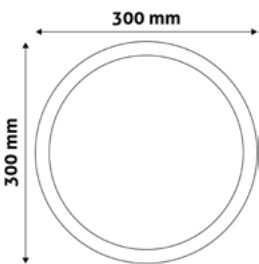

LED CEILING LAMP ALU

24W | 220-240V | 120° | 25 000h | 300x31,5mm

ACSMWW-R-24W-ALU	5999097908847	1 990lm
ACSMNW-R-24W-ALU	5999097908823	2 000lm
ACSMCW-R-24W-ALU	5999097913148	2 000lm

LED CEILING LAMP ALU