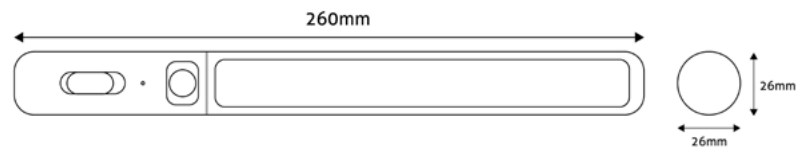

ABLSBCAB3AA-26WWR	87lm	5999097949864