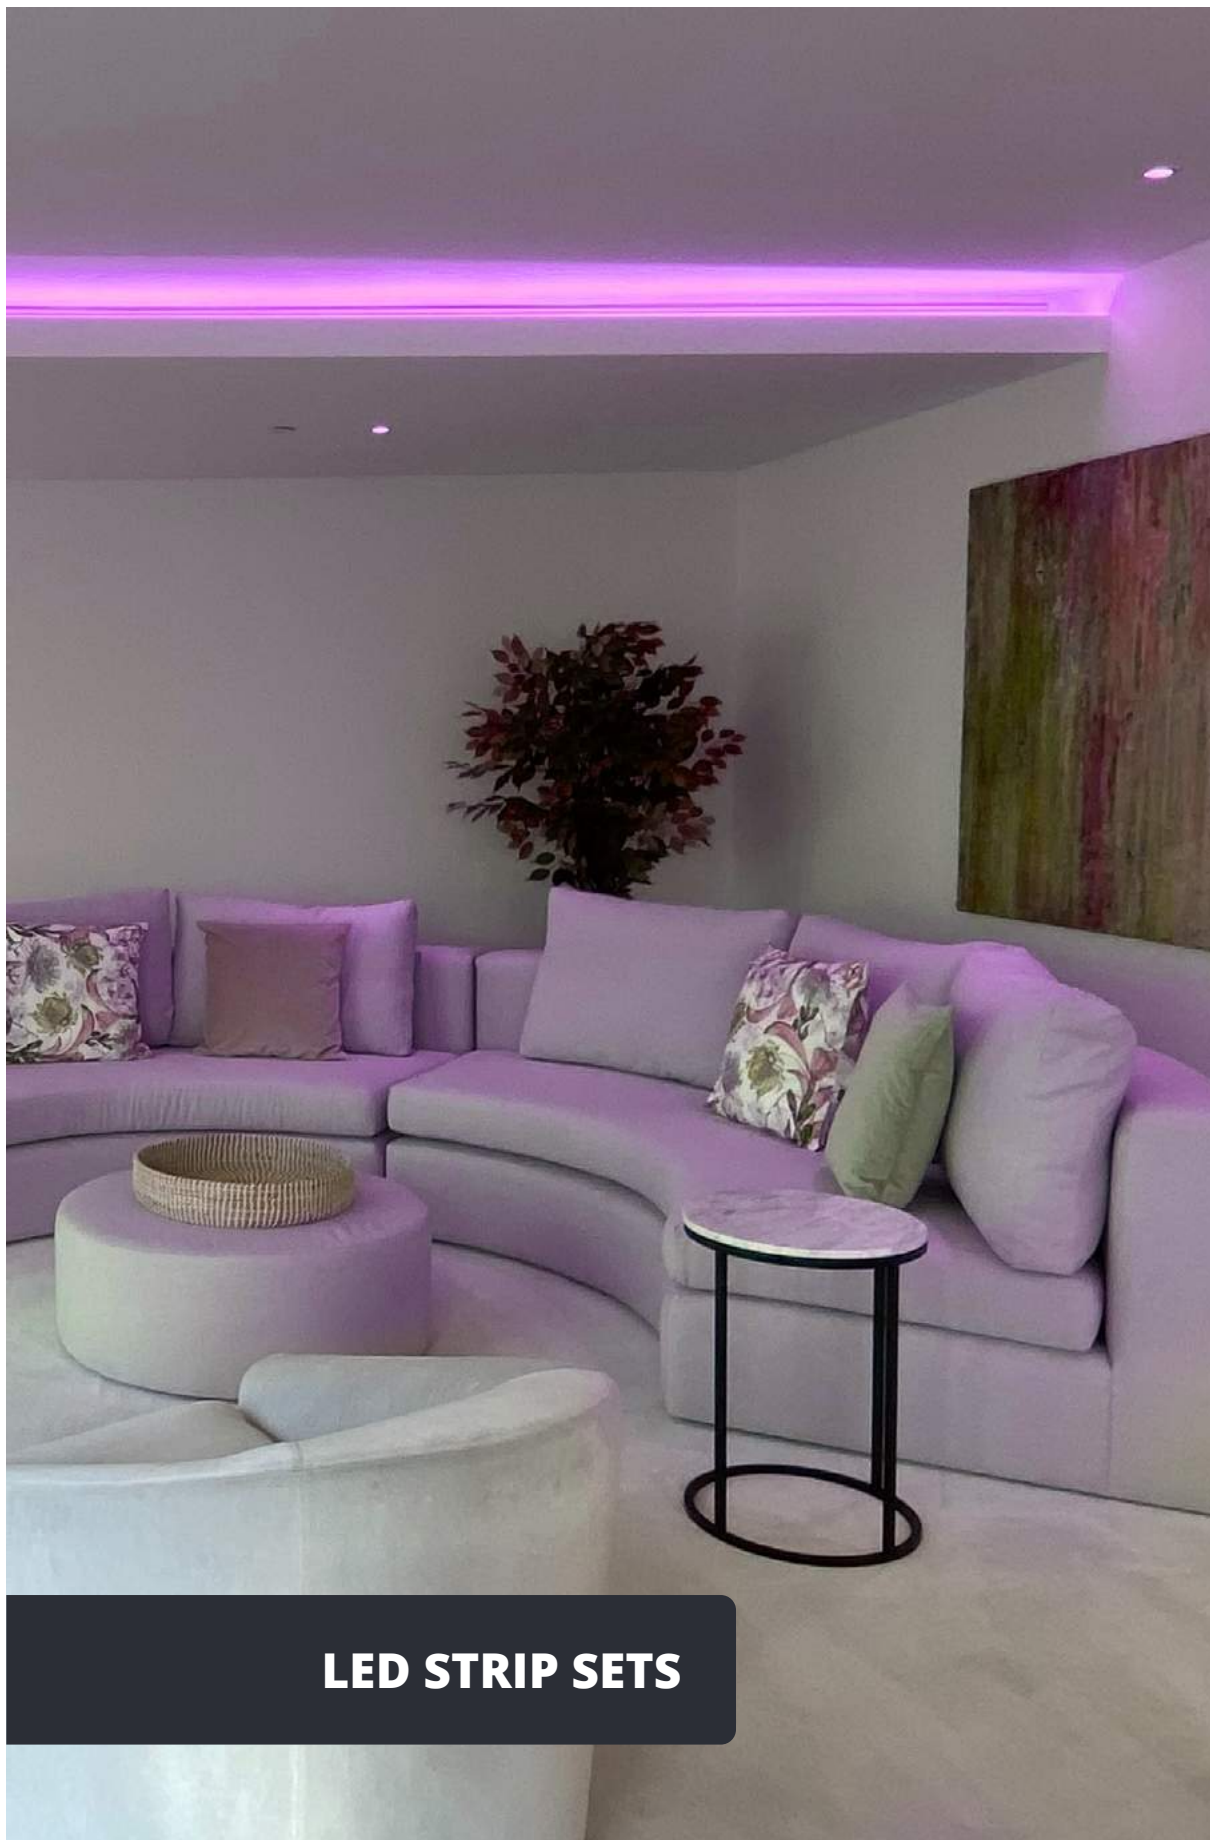

LED STRIP SETS