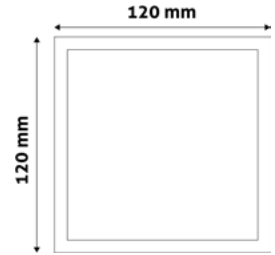

LED CEILING LAMP SURFACE MOUNTED ROUND PLASTIC

24W | 220-240V | 10° | 15 000h | 27x295mm

AMSPWW-R-24W-PC	5999097960326	2 490lm
AMSPCW-R-24W-PC	5999097960364	2 490lm

LED CEILING LAMP PLASTIC

9W | 170-260V | 120° | 25 000h | 120x120mm