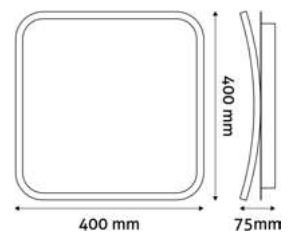

COLE

60W | 3 705lm | 120° | 200-265V | 25 000h | 5/c

ADO3S-COL-2.4G 5999097945545

Dimmable with remote control