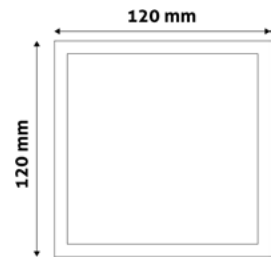

ACRPWW-S-9W-PC	5999097933702	900lm
ACRPNW-S-9W-PC	5999097933726	900lm
ACRPCW-S-9W-PC	5999097933740	900lm