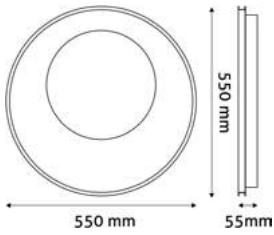

JESSE

55W | 3 330lm | 120° | 220-265V | 25 000h | 5/c

Dimmable with remote control

ADO3S-JES-2.4G

5999097945620

NICO

45W | 3 040lm | 120° | 200-265V | 25 000h | 5/c

Dimmable with remote control

ADO3S-NICO-2.4G

5999097945705