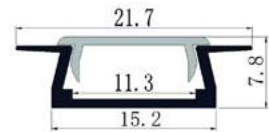

17,2x14,4mm | 1m | Silver

AAP-SM1714-1M-MK 5999097954967

ALU PROFILE "U" 21.7X7.8MM RECESSED WITH CLEAR COVER 1M

21,7x7,8mm | 1m | Silver

AAP-UR-1M-S-CL 5999097953540

ALU PROFILE "U" 21.7X7.8MM RECESSED WITH CLEAR COVER 2M