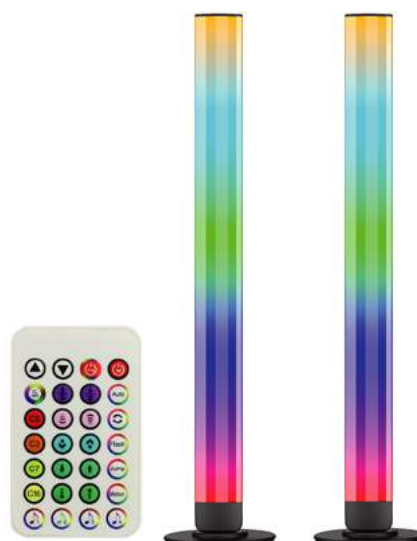

5999097955803

GAMER LIGHT RGB+IC WITH IR REMOTE

5W | 380mm

5W gamer desk lamp with remote control, adjustable brightness and RGB lighting. The product has a music sensor and is easy to install.

ABLGLWIRC-RGBIC