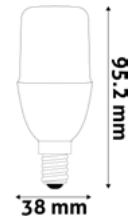

ABBSE14WW-4W	5999097931746	470lm	200°	
ABBSE14NW-4W	5999097931760	470lm	200°	
ABBSE14CW-4W	5999097931722	470lm	200°