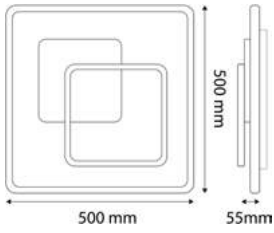

KOA

90W | 6 770lm | 120° | 200-265V | 25 000h | 5/c

Dimmable with remote control

ADO3S-KOA-2.4G

5999097956442