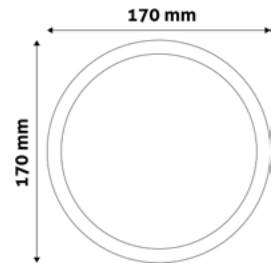

ACRPWW-R-18W-PC	5999097933528	1 900lm
ACRPNW-R-18W-PC	5999097933542	1 900lm