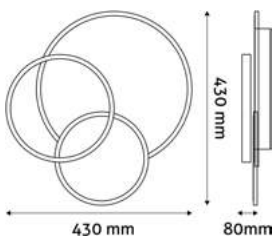

70W | 4 000lm | 120° | 200-265V | 25 000h | 5/c

ADO3S-HOLXL-2.4G 5999097945668

JESSE

55W | 3 330lm | 120° | 220-265V | 25 000h | 5/c

Dimmable with remote control

ADO3S-JES-2.4G

5999097945620

NICO