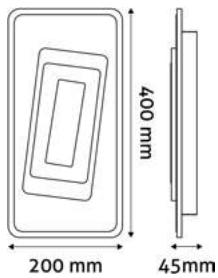

GRAHAM

51W | 4 480lm | 120° | 200-265V | 25 000h | 10/c

ADO3S-GRA-2.4G 5999097945583

Dimmable with remote control