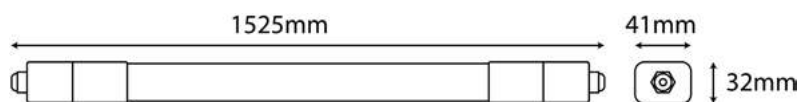

LED NANO LIGHT LINKABLE 1500MM

36W | 3 600lm | 220-240V | 41x1525x1525mm | 150° | 25 000h | 25/c

100lm/W

ALNLNW-36W

5999097923109