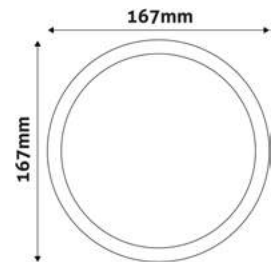

ACRPWW-R-12W-ALU	5999562281192	950lm
ACRPNW-R-12W-ALU	5999562288863	950lm
ACRPCW-R-12W-ALU	5999562281215	950lm