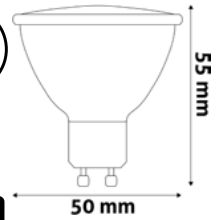

SMART LED GU10 WIFI + BLE APP CONTROL

Dimmable by application

4.9W | 230lm | GU10 | 220-240V | 120° | 30 000h | 10/x 40/c

ASGU10RGBW-4.9W-WIBLE

5999097932002