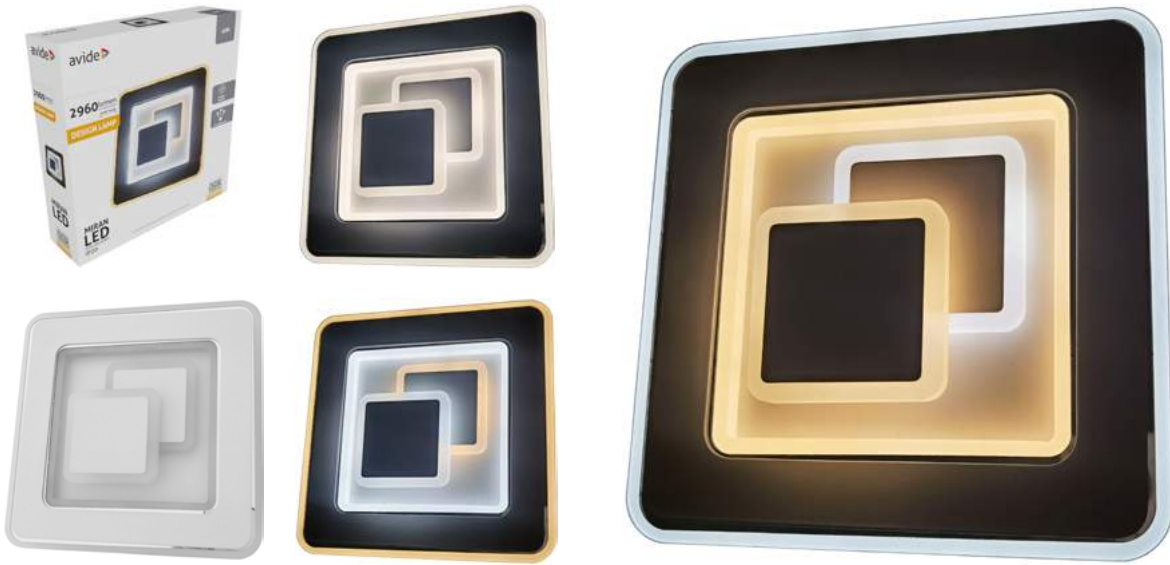

WALL MIRAN MINI

45W | 2 960lm | 120° | 180-265V | 25 000h | 10/c

AWDO3S-MIR

5999097945385