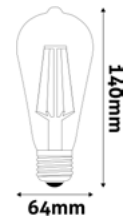

LED WHITE FILAMENT CANDLE

6.5W | E14 | 220-240V | 15 000h | CRI80 | 100/c

AWLFC14WW-6.5W	5999097959207	806lm	330°	
AWLFC14NW-6.5W	5999097959184	806lm	330°	

LED WHITE FILAMENT ST64

8.5W | E27 | 220-240V | 15 000h | CRI80 | 100/c