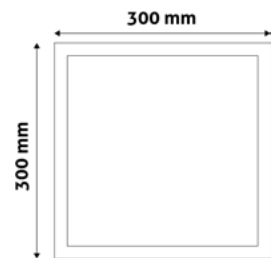

950lm

LED CEILING LAMP ALU

18W | 220-240V | 120° | 25 000h | 219x31,5mm

ACSMNW-S-18W-ALU-SN

5999097929880

1 490lm

LED CEILING LAMP ALU

24W | 220-240V | 120° | 25 000h | 297x31,5mm