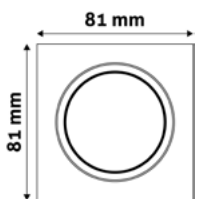

GU10 FRAME SQUARE SWIVEL WHITE

Metal | White | 81x26x81mm | 100/c

ABGU10F-SS-W

5999097911748

GU10 FRAME SQUARE SWIVEL BLACK

Metal | Black | 81x26x81mm | 100/c

ABGU10F-SS-B

5999097911724

GU10 FRAME SQUARE SWIVEL ANTRACITE

Metal | Anthracite | 81x26x81mm | 100/c

ABGU10F-SS-AN

5999097911908

GU10 FRAME SQUARE SWIVEL CHROME

Metal | Chrome | 81x26x81mm | 100/c

ABGU10F-SS-CH

5999097911762

GU10 FRAME SQUARE SWIVEL SATIN NICKEL

Metal | Satin nickel | 81x26x81mm | 100/c

ABGU10F-SS-SN

5999097917207

GU10 FRAME SQUARE SWIVEL COPPER

Metal | Copper | 81x26x81mm | 100/c

ABGU10F-SS-CO

5999097911786