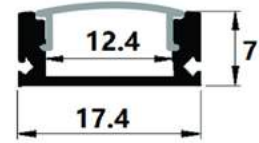

17,2x14,4mm | 1m | Silver

AAP-SM1714-1M-CL 5999097954943

ALU PROFILE "U" 17.4X7MM NORMAL WITH CLEAR COVER 1M

17,4x7mm | 1m | Silver

AAP-SM177-1M-CL 5999097954820

ALU PROFILE "U" 17.2X14.4MM NORMAL WITH MILKY COVER 1M