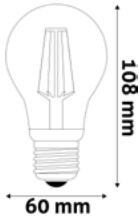

VALUE
PAGE - 24.

CAPSULE
PAGE - 30.

LED FILAMENT GLOBE SUPER HIGH LUMEN

3.8W | E27 | 220-240V | 50 000h | CRI80 | 100/c

ABLFG27WW-3.8W	5999097938844	806lm	120°	Class A
ABLFG27NW-3.8W	5999097938820	806lm	120°	Class A

LED FILAMENT GLOBE SUPER HIGH LUMEN 3PCS/PACK

3.8W | E27 | 220-240V | 50 000h | CRI80 | 3/b 120/c

ABLFG27NW-3.8W-3P	5999097962641	806lm	120°	Class A
ABLFG27WW-3.8W-3P	5999097962665	806lm	120°	Class A

LED FILAMENT GLOBE A60 SUPER HIGH LUMEN