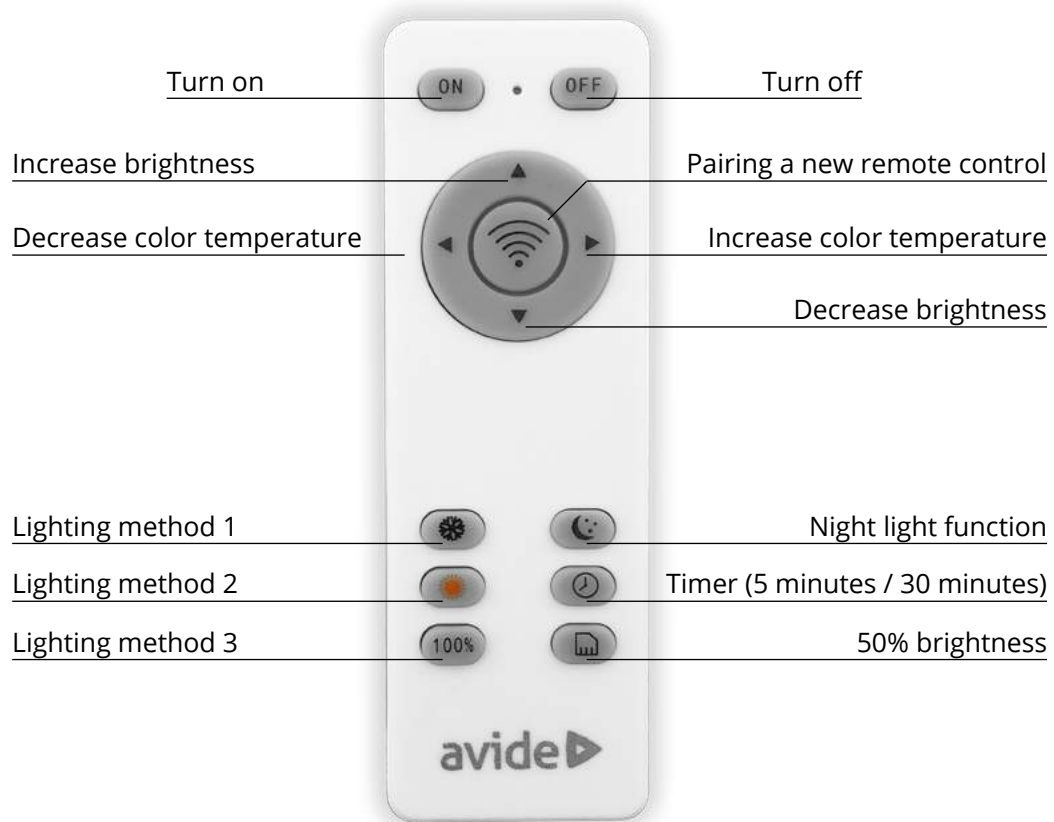

*: Check for the lighting modes of the product on the packaging

MINI DESIGN OYSTERS

Mini Design Oysters have a wall-mounted design with three lighting modes that can be changed by toggling the wall switch on and off. They are available in a variety of unique designs. They are practical and at the same time excellent for decorating and defining the style of the interior of your home.