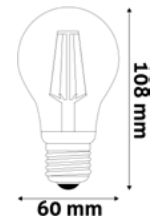

ABLFG27WW-HL-10.5W	5999097946467	1 521lm	360°	
ABLFG27NW-HL-10.5W	5999097946481	1 521lm	360°