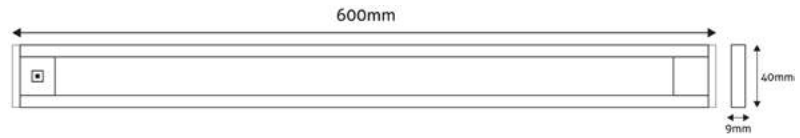

LED STRIP CABINET LIGHT + SENSOR

A F 9W | 600mm | 220-240V | 120° | 25 000h | 30/c

ABLSCAB-60NW-BL1

900lm

5999562288788