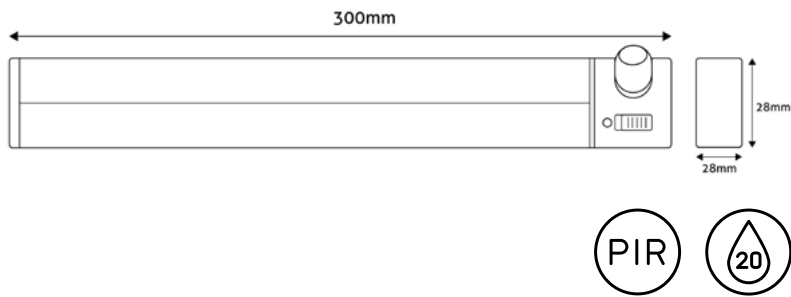

2.5W | 300mm | 360° | 25 000h | 40/c

ABLBCAB-30WWS	200lm	5999097943022
---------------	-------	---------------

LED CABINET LIGHT WITH HANDWAVE SENSOR

9W | 600mm | 220-240V | 360° | 25 000h | 40/c

ABLSCAB-60WW-HS	500lm	5999097952444
ABLSCAB-60NW-HS	500lm	5999097943046