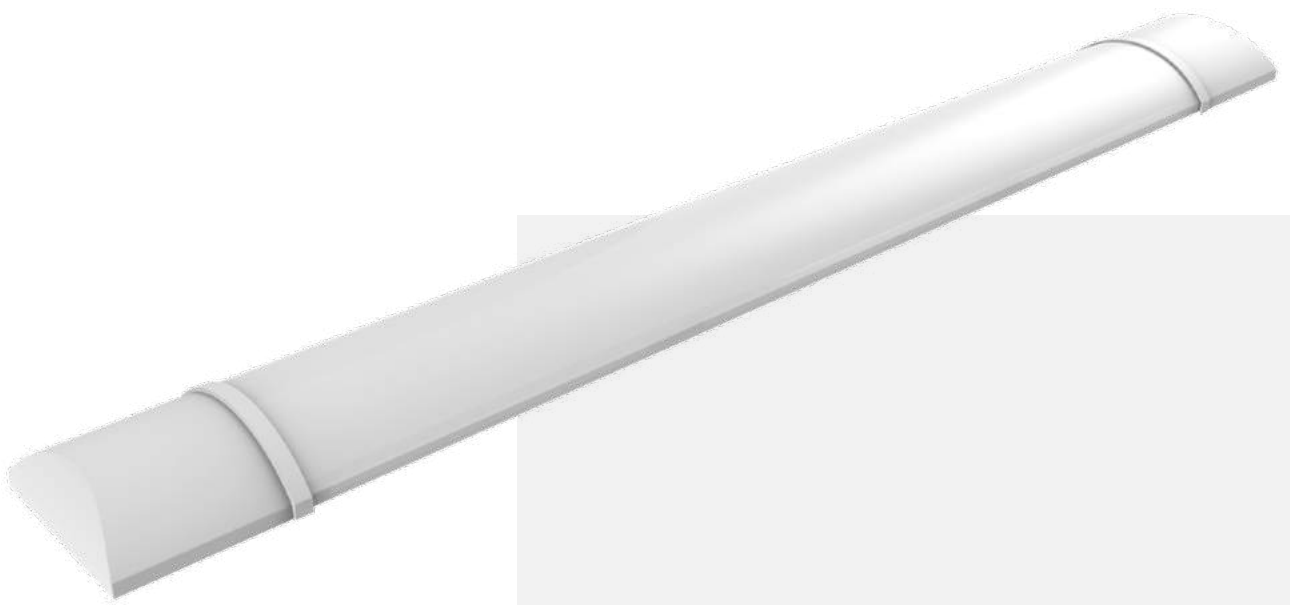

BATTEN LIGHTS

Cabinet lighting luminaires are suitable for illuminating the work area. They can be used in kitchens, workshops or even indoors thanks to their clean appearance.