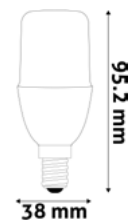

ABBSE14WW-7WA	5999097932026	806lm	200°	
ABBSE14NW-7WA	5999097932064	806lm	200°	
ABBSE14CW-7WA	5999097932040	806lm	200°