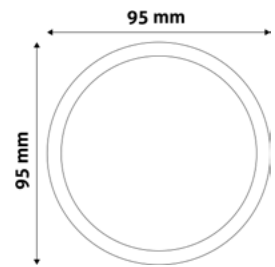

LED CEILING LAMP RECESSED PANEL ROUND PLASTIC

5W | 220-240V | 120° | 15 000h | 90x90x27mm

AMRPWW-R-5W-PC	5999097959566	430lm
AMRPNW-R-5W-PC	5999097959665	430lm
AMRPCW-R-5W-PC	5999097959764	430lm

LED CEILING LAMP RECESSED PANEL ROUND PLASTIC