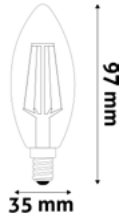

ABLFC14NW-HL-6.5W	5999097946443	806lm	360°	
ABLFC14WW-HL-6.5W	5999097951720	806lm	360°