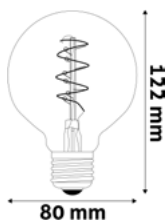

LED SOFT FILAMENT GLOBE 120°

4.5W | E27 | 220-240V | 15 000h | CRI80 | 100/c

ABLSTG27EW-4.5W	5999097950020	400lm	120°	

LED SOFT FILAMENT ST58

4W | E27 | 220-240V | 15 000h | CRI80 | 20/c

ABLSTST58EW-4W	5999097944340	360lm	360°	

LED SOFT FILAMENT ST58 2700K

4.5W | E27 | 220-240V | 15 000h | CRI80 | 100/c

ABLSTST58EW-4.5W	5999097947280	400lm	360°	

LED SOFT FILAMENT G80

4.5W | E27 | 220-240V | 15 000h | CRI80 | 80/c

ABLSTG80EW-4.5W	5999097947303	400lm	360°