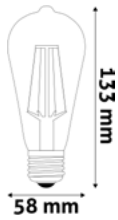

LED SOFT FILAMENT GLOBE 120°

4.5W | E27 | 220-240V | 15 000h | CRI80 | 100/c

ABLSTG27EW-4.5W	5999097950020	400lm	120°	

LED SOFT FILAMENT ST58

4W | E27 | 220-240V | 15 000h | CRI80 | 20/c

ABLSTST58EW-4W	5999097944340	360lm	360°	

LED SOFT FILAMENT ST58 2700K

4.5W | E27 | 220-240V | 15 000h | CRI80 | 100/c

ABLSTST58EW-4.5W	5999097947280	400lm	360°	

LED SOFT FILAMENT G80

4.5W | E27 | 220-240V | 15 000h | CRI80 | 80/c

ABLSTG80EW-4.5W	5999097947303	400lm	360°