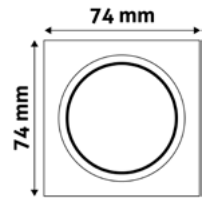

5999097911649

GU10 FRAME SQUARE ANTRACITE

Metal | Anthracite | 74x31x74mm | 100/c

ABGU10F-S-AN

5999097911885

GU10 FRAME SQUARE CHROME

Metal | Chrome | 74x31x74mm | 100/c

ABGU10F-S-CH