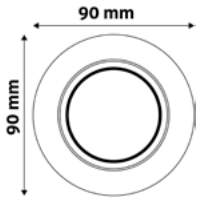

GU10 FRAME ROUND SWIVEL WHITE

Metal | White | 90x27mm | 100/c

ABGU10F-NS-W

5999097911427

GU10 FRAME ROUND SWIVEL BLACK

Metal | Black | 90x27mm | 100/c

ABGU10F-NS-B

5999097911403

GU10 FRAME ROUND SWIVEL ANTRACITE

Metal | Anthracite | 90x27mm | 100/c

ABGU10F-NS-AN

5999097911861

GU10 FRAME ROUND SWIVEL CHROME

Metal | Chrome | 90x27mm | 100/c

ABGU10F-NS-CH

5999097911441

GU10 FRAME ROUND SWIVEL SATIN NICKEL

Metal | Satin nickel | 90x27mm | 100/c

ABGU10F-NS-SN

5999097917160

GU10 FRAME ROUND SWIVEL COPPER

Metal | Copper | 90x27mm | 100/c

ABGU10F-NS-CO

5999097911465