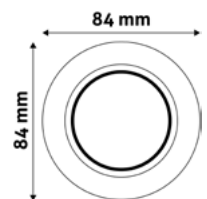

ABGU10F-ALU-R

5999097911809