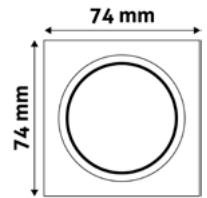

ABGU10F-S-AN

5999097911885