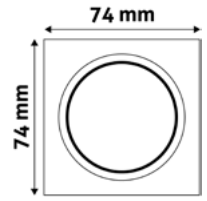

ABGU10F-S-W

5999097911663