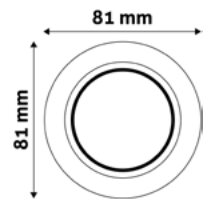

5999097911366

GU10 FRAME ROUND SATIN NICKEL

Metal | Satin nickel | 81x31mm | 100/c

ABGU10F-N-SN

5999097917146

GU10 FRAME ROUND COPPER

Metal | Copper | 81x31mm | 100/c

ABGU10F-N-CO