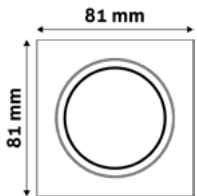

5999097911724

GU10 FRAME SQUARE SWIVEL ANTRACITE

Metal | Anthracite | 81x26x81mm | 100/c

ABGU10F-SS-AN

5999097911908

GU10 FRAME SQUARE SWIVEL CHROME

Metal | Chrome | 81x26x81mm | 100/c

ABGU10F-SS-CH