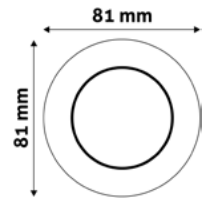

ABGU10F-C-W

5999097911502