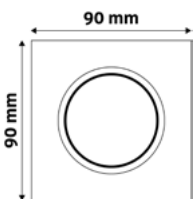

5999097911601

GU10 FRAME CONE SWIVEL COPPER

Metal | Copper | 83x24mm | 100/c

ABGU10F-CS-CO

5999097911625

GU10 FRAME SQUARE ALU

Aluminium | Grey | 90x23x90mm | 100/c

ABGU10F-ALU-S