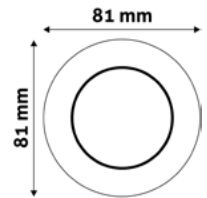

5999097911465

GU10 FRAME CONE WHITE

Metal | White | 81x30mm | 100/c

ABGU10F-C-W

5999097911502

GU10 FRAME CONE BLACK

Metal | Black | 81x30mm | 100/c

ABGU10F-C-B