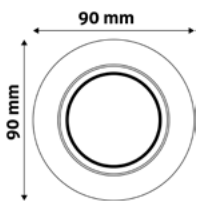

5999097911441

GU10 FRAME ROUND SWIVEL SATIN NICKEL

Metal | Satin nickel | 90x27mm | 100/c

ABGU10F-NS-SN

5999097917160

GU10 FRAME ROUND SWIVEL COPPER

Metal | Copper | 90x27mm | 100/c

ABGU10F-NS-CO