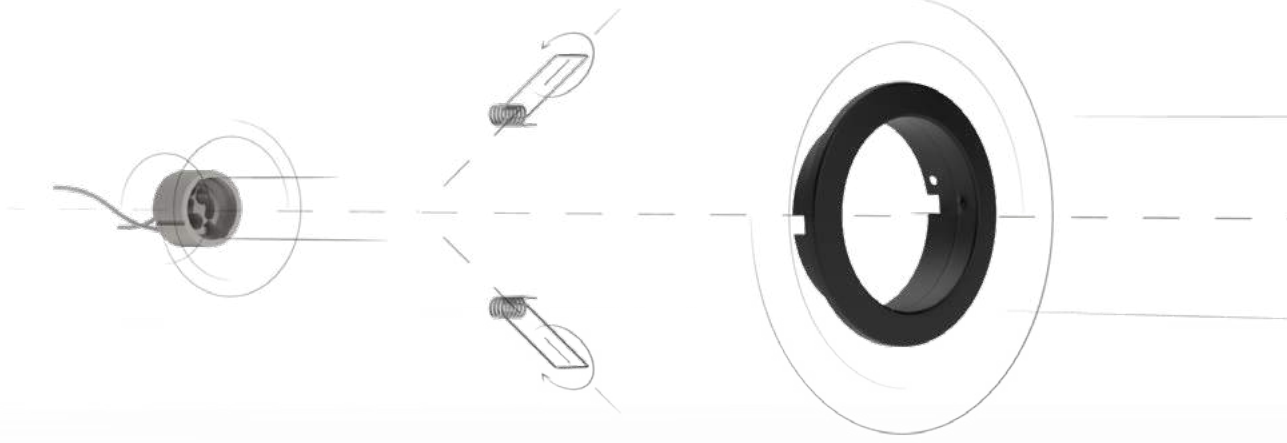

GU10 FRAME CONE WHITE

Metal | White | 81x30mm | 100/c

ABGU10F-C-W

5999097911502