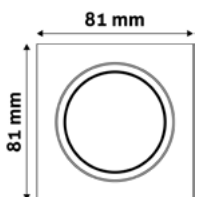

5999097911762

GU10 FRAME SQUARE SWIVEL SATIN NICKEL

Metal | Satin nickel | 81x26x81mm | 100/c

ABGU10F-SS-SN

5999097917207

GU10 FRAME SQUARE SWIVEL COPPER

Metal | Copper | 81x26x81mm | 100/c

ABGU10F-SS-CO