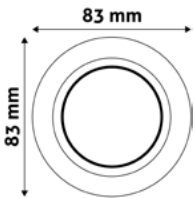

5999097911588

GU10 FRAME CONE SWIVEL BLACK

Metal | Black | 83x24mm | 100/c

ABGU10F-CS-B

5999097911564

GU10 FRAME CONE SWIVEL CHROME

Metal | Chrome | 83x24mm | 100/c

ABGU10F-CS-CH