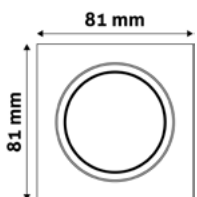

GU10 FRAME SQUARE SWIVEL WHITE

Metal | White | 81x26x81mm | 100/c

ABGU10F-SS-W

5999097911748

GU10 FRAME SQUARE SWIVEL BLACK

Metal | Black | 81x26x81mm | 100/c

ABGU10F-SS-B

5999097911724

GU10 FRAME SQUARE SWIVEL ANTRACITE

Metal | Anthracite | 81x26x81mm | 100/c

ABGU10F-SS-AN

5999097911908

GU10 FRAME SQUARE SWIVEL CHROME

Metal | Chrome | 81x26x81mm | 100/c

ABGU10F-SS-CH

5999097911762

GU10 FRAME SQUARE SWIVEL SATIN NICKEL

Metal | Satin nickel | 81x26x81mm | 100/c

ABGU10F-SS-SN

5999097917207

GU10 FRAME SQUARE SWIVEL COPPER

Metal | Copper | 81x26x81mm | 100/c

ABGU10F-SS-CO

5999097911786