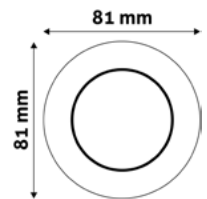

5999097911489

GU10 FRAME CONE CHROME

Metal | Chrome | 81x30mm | 100/c

ABGU10F-C-CH

5999097911526

GU10 FRAME CONE COPPER

Metal | Copper | 81x30mm | 100/c

ABGU10F-C-CO