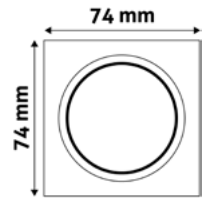

5999097911823

GU10 FRAME SQUARE WHITE

Metal | White | 74x31x74mm | 100/c

ABGU10F-S-W

5999097911663

GU10 FRAME SQUARE BLACK

Metal | Black | 74x31x74mm | 100/c

ABGU10F-S-B