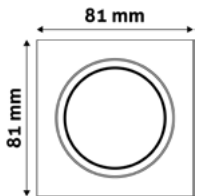

5999097911700

GU10 FRAME SQUARE SWIVEL WHITE

Metal | White | 81x26x81mm | 100/c

ABGU10F-SS-W

5999097911748

GU10 FRAME SQUARE SWIVEL BLACK

Metal | Black | 81x26x81mm | 100/c

ABGU10F-SS-B