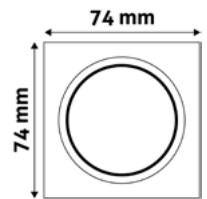

5999097911687

GU10 FRAME SQUARE SATIN NICKEL

Metal | Satin nickel | 74x31x74mm | 100/c

ABGU10F-S-SN

59990979117184

GU10 FRAME SQUARE COPPER

Metal | Copper | 74x31x74mm | 100/c

ABGU10F-S-CO