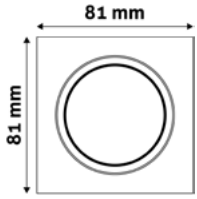

GU10 FRAME SQUARE SWIVEL WHITE

Metal | White | 81x26x81mm | 100/c

ABGU10F-SS-W

5999097911748

GU10 FRAME SQUARE SWIVEL BLACK

Metal | Black | 81x26x81mm | 100/c

ABGU10F-SS-B

5999097911724

GU10 FRAME SQUARE SWIVEL ANTRACITE

Metal | Anthracite | 81x26x81mm | 100/c

ABGU10F-SS-AN

5999097911908

GU10 FRAME SQUARE SWIVEL CHROME

Metal | Chrome | 81x26x81mm | 100/c

ABGU10F-SS-CH

5999097911762

GU10 FRAME SQUARE SWIVEL SATIN NICKEL

Metal | Satin nickel | 81x26x81mm | 100/c

ABGU10F-SS-SN

5999097917207

GU10 FRAME SQUARE SWIVEL COPPER

Metal | Copper | 81x26x81mm | 100/c

ABGU10F-SS-CO

5999097911786