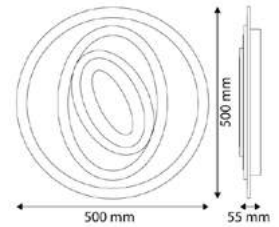

**OLIVE**

70W | 5 740lm | 120° | 180-265V | 30 000h | 5/c

ADO3S-OLV-2.4G 5999097962924

Dimmable with remote control

**PHILIP**

85W | 5 592lm | 120° | 200-265V | 25 000h | 5/c

ADO3S-PHI-2.4G 5999097958064

Dimmable with remote control