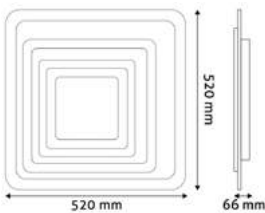

NANSY

82W | 6 490lm | 120° | 220-240V | 30 000h | 5/c

ADO3S-NAN-2.4G

5999097943923

Dimmable with remote control