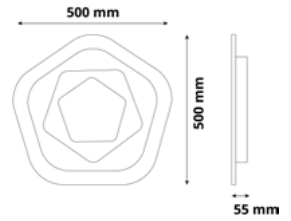

ADAIR

102W | 6 010lm | 120° | 200-265V | 25 000h | 5/c

ADO3S-ADA-2.4G 5999097953267

Dimmable with remote control