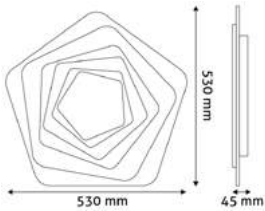

**LEILA**

80W | 5 190lm | 120° | 220-240V | 25 000h | 5/c

ADO3S-LEI-2.4G 5999097944005

Dimmable with remote control

**ELIZA**

76W | 6 030lm | 120° | 220-240V | 25 000h | 5/c

ADO3S-EL-2.4G

5999097944722