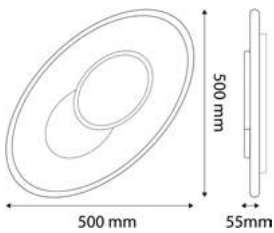

WILL

73W | 5 207lm | 120° | 200-265V | 25 000h | 5/c

Dimmable with remote control

ADO3S-WILL-2.4G

5999097956428