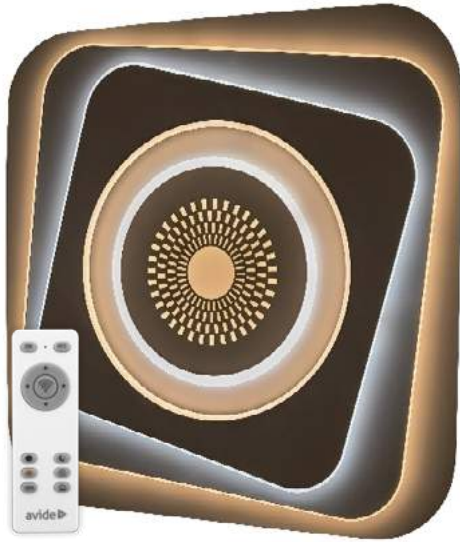

**NICOLE**

95W | 6 600lm | 120° | 200-265V | 25 000h | 5/c

ADO3S-NIC-2.4G 5999097944784

Dimmable with remote control

**EWA**

100W | 8 250lm | 120° | 220-240V | 25 000h | 5/c

ADO3S-EWA-2.4G 5999097938547

Dimmable with remote control