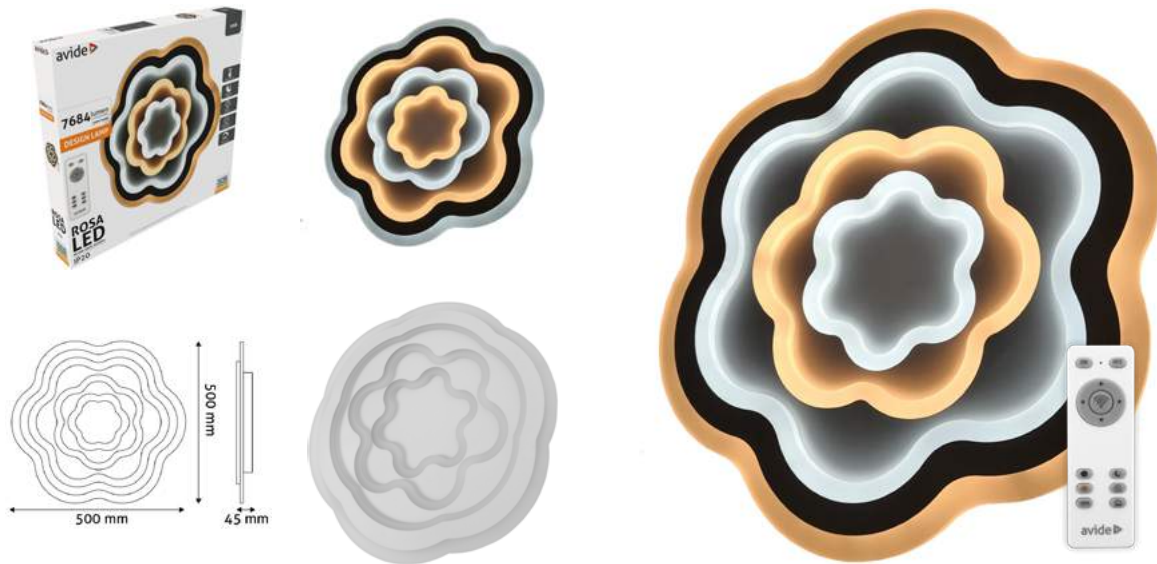

ROSA

90W | 7 684lm | 120° | 200-265V | 25 000h | 5/c

ADO3S-RS-2.4G

5999097953281

Dimmable with remote control