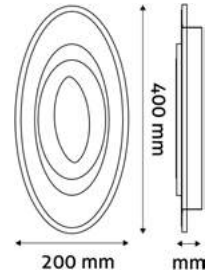

MATTEO

45W | 4 020lm | 120° | 200-265V | 25 000h | 10/c

ADO3S-MAT-2.4G 5999097945606

Dimmable with remote control