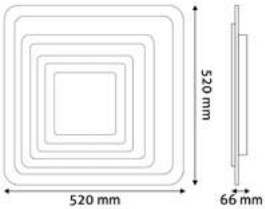

NANSY-3D

81W | 5 680lm | 120° | 200-265V | 25 000h | 5/c

ADO3S-NAN3D-2.4G

5999097938509

Dimmable with remote control