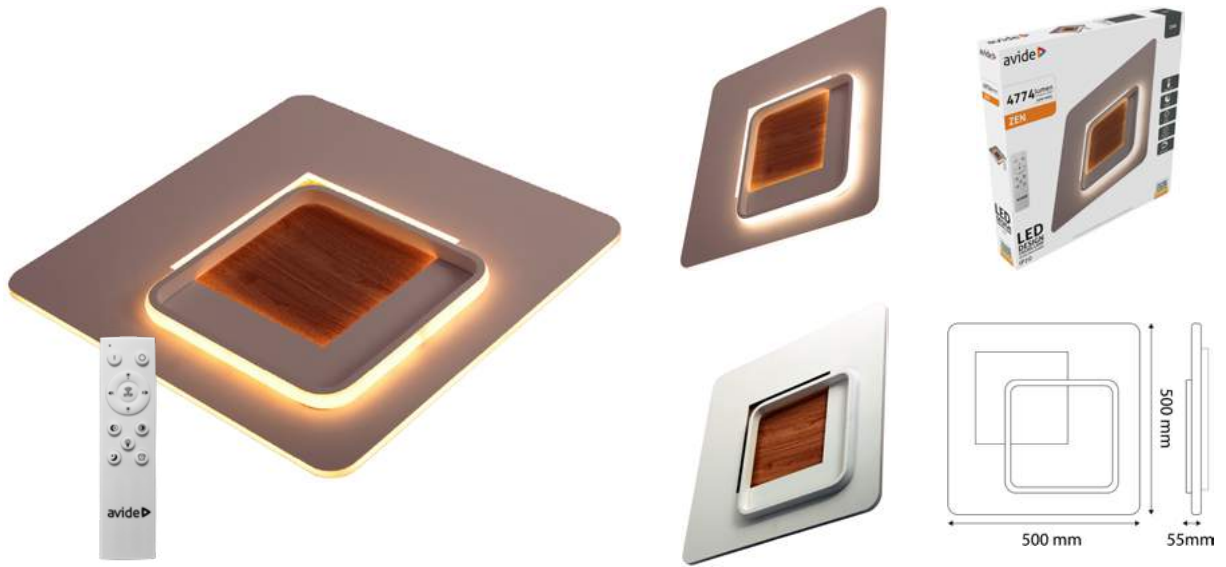

ZEN

75W | 4 774lm | 120° | 200-265V | 25 000h | 5/c

ADO3S-ZEN-2.4G 5999097956404

Dimmable with remote control