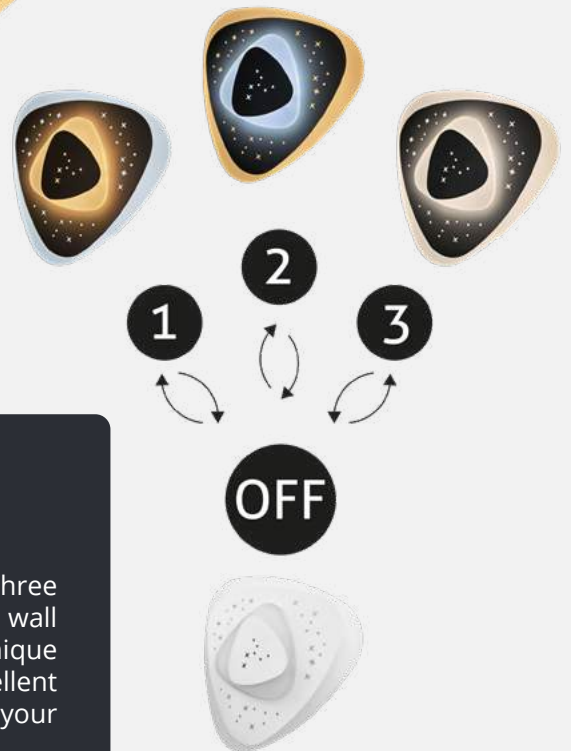

**OLIVE**

70W | 5 740lm | 120° | 180-265V | 30 000h | 5/c

ADO3S-OLV-2.4G 5999097962924

Dimmable with remote control

**PHILIP**

85W | 5 592lm | 120° | 200-265V | 25 000h | 5/c

ADO3S-PHI-2.4G 5999097958064

Dimmable with remote control

### MINI DESIGN OYSTERS

Mini Design Oysters have a wall-mounted design with three lighting modes that can be changed by toggling the wall switch on and off. They are available in a variety of unique designs. They are practical and at the same time excellent for decorating and defining the style of the interior of your home.