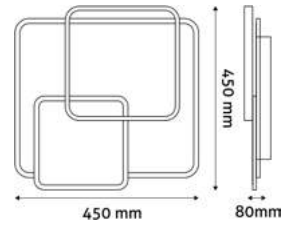

JETT

64W | 4 240lm | 120° | 200-265V | 25 000h | 5/c

ADO3S-JET-2.4G 5999097945682

Dimmable with remote control