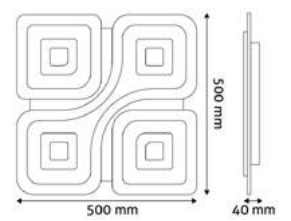

DAKAR

95W | 7 500lm | 120° | 220-240V | 30 000h | 5/c

ADO3S-DAK-2.4G 5999097943961

Dimmable with remote control