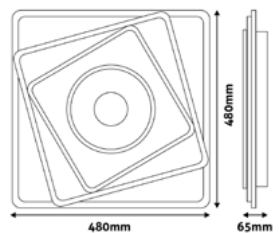

EWA

100W | 8 250lm | 120° | 220-240V | 25 000h | 5/c

ADO3S-EWA-2.4G 5999097938547

Dimmable with remote control