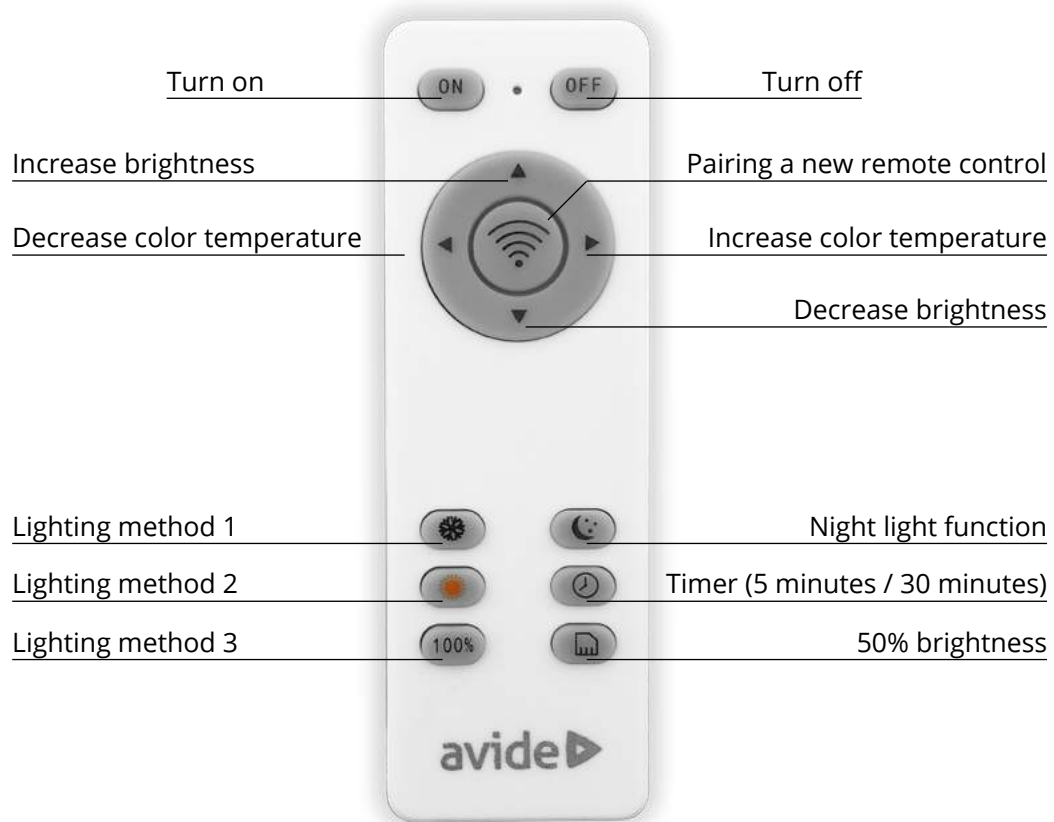

**OLIVE**

70W | 5 740lm | 120° | 180-265V | 30 000h | 5/c

ADO3S-OLV-2.4G 5999097962924

Dimmable with remote control

**PHILIP**

85W | 5 592lm | 120° | 200-265V | 25 000h | 5/c

ADO3S-PHI-2.4G 5999097958064

Dimmable with remote control