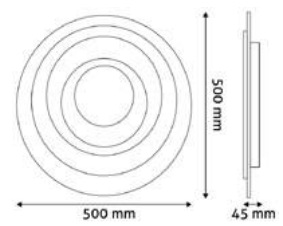

LEILA

80W | 5 190lm | 120° | 220-240V | 25 000h | 5/c

ADO3S-LEI-2.4G 5999097944005

Dimmable with remote control