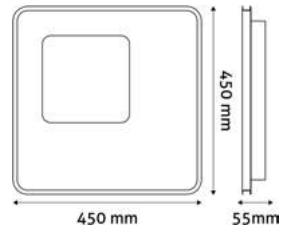

HOLDEN

Dimmable with remote control

53W | 3 045lm | 120° | 200-265V | 25 000h | 5/c

ADO3S-HOL-2.4G 5999097945644

HOLDEN XL

Dimmable with remote control

70W | 4 000lm | 120° | 200-265V | 25 000h | 5/c

ADO3S-HOLXL-2.4G 5999097945668