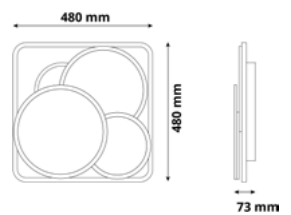

BREES

90W | 7 020lm | 120° | 200-265V | 25 000h | 5/c

ADO3S-BRE-2.4G 5999097938523

Dimmable with remote control