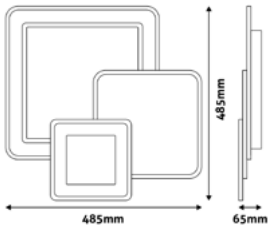

**NICOLE**

95W | 6 600lm | 120° | 200-265V | 25 000h | 5/c

ADO3S-NIC-2.4G 5999097944784

Dimmable with remote control

**EWA**

100W | 8 250lm | 120° | 220-240V | 25 000h | 5/c

ADO3S-EWA-2.4G 5999097938547

Dimmable with remote control