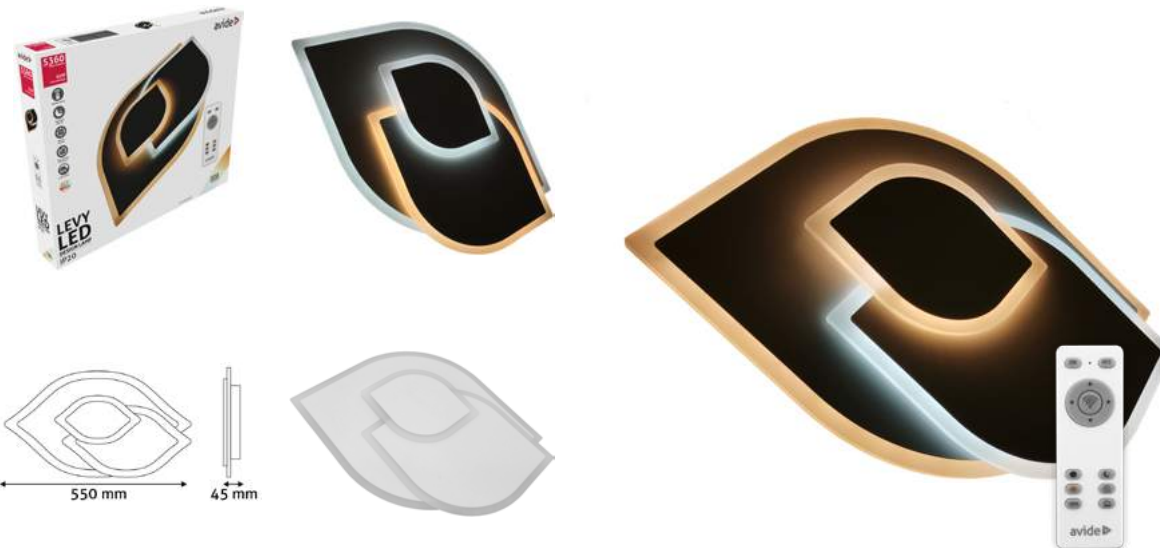

ADO3S-NH-2.4G 5999097943985

Dimmable with remote control

**YVETTE**

90W | 7 110lm | 120° | 200-265V | 30 000h | 5/c

ADO3S-YV-2.4G

5999097944289

Dimmable with remote control

**LEVY**