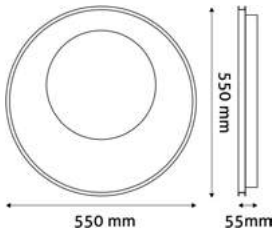

**HOLDEN XL**

Dimmable with remote control

70W | 4 000lm | 120° | 200-265V | 25 000h | 5/c

ADO3S-HOLXL-2.4G 5999097945668

JESSE

55W | 3 330lm | 120° | 220-265V | 25 000h | 5/c

Dimmable with remote control

ADO3S-JES-2.4G 5999097945620