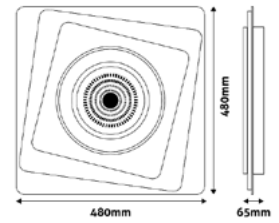

**NICOLE**

95W | 6 600lm | 120° | 200-265V | 25 000h | 5/c

ADO3S-NIC-2.4G 5999097944784

Dimmable with remote control

**EWA**

100W | 8 250lm | 120° | 220-240V | 25 000h | 5/c

ADO3S-EWA-2.4G 5999097938547

Dimmable with remote control