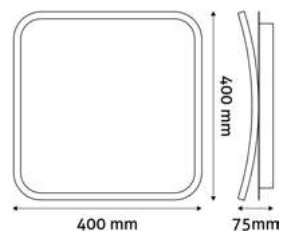

COLE

60W | 3 705lm | 120° | 200-265V | 25 000h | 5/c

ADO3S-COL-2.4G 5999097945545

Dimmable with remote control