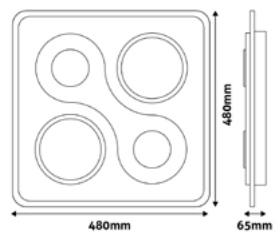

OLIVE

70W | 5 740lm | 120° | 180-265V | 30 000h | 5/c

ADO3S-OLV-2.4G 5999097962924

Dimmable with remote control