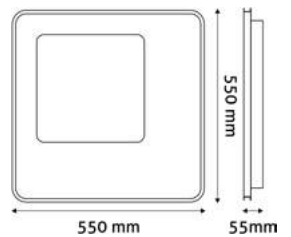

**HOLDEN XL**

Dimmable with remote control

70W | 4 000lm | 120° | 200-265V | 25 000h | 5/c

ADO3S-HOLXL-2.4G 5999097945668

JESSE

55W | 3 330lm | 120° | 220-265V | 25 000h | 5/c

Dimmable with remote control

ADO3S-JES-2.4G 5999097945620