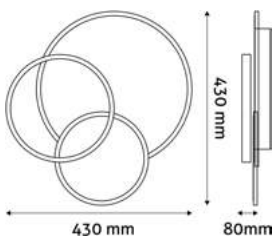

**HOLDEN XL**

Dimmable with remote control

70W | 4 000lm | 120° | 200-265V | 25 000h | 5/c

ADO3S-HOLXL-2.4G 5999097945668

JESSE

55W | 3 330lm | 120° | 220-265V | 25 000h | 5/c

Dimmable with remote control

ADO3S-JES-2.4G 5999097945620