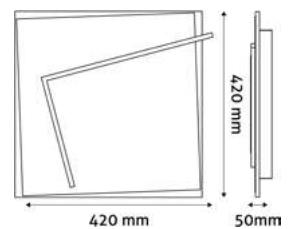

MALAKAI

44W | 3 760lm | 120° | 200-265V | 25 000h | 5/c

ADO3S-MALA-2.4G 5999097945743

Dimmable with remote control