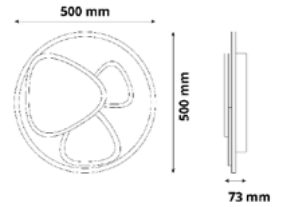

ARLO

67W | 6 540lm | 120° | 200-265V | 25 000h | 5/c

ADO3S-ARL-2.4G 5999097944746

Dimmable with remote control