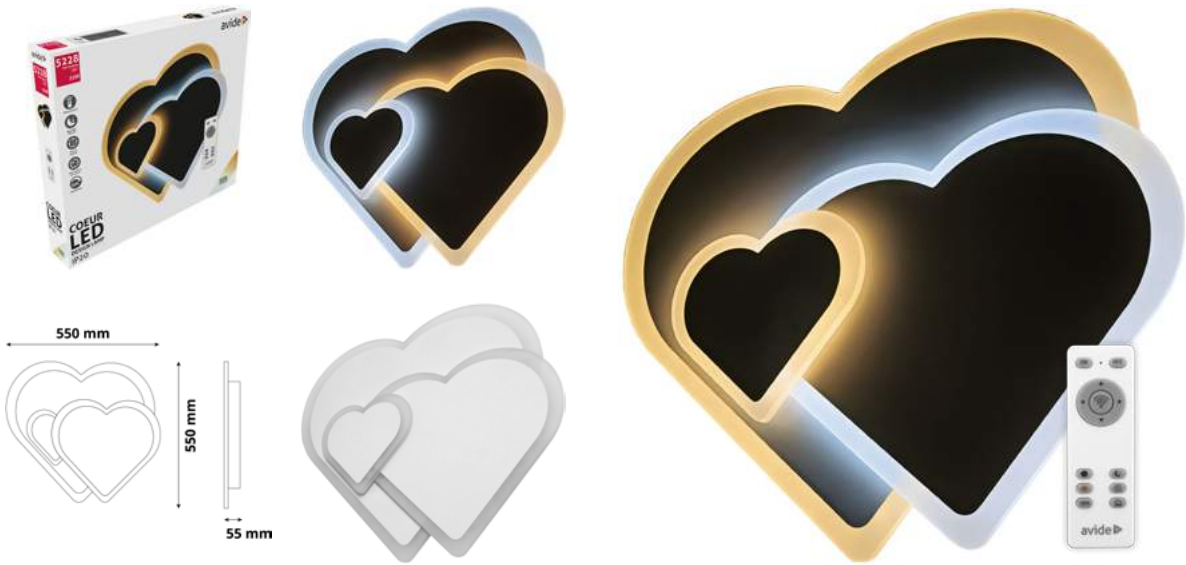

COEUR

55W | 5 228lm | 120° | 200-265V | 25 000h | 5/c

ADO3S-COE-2.4G

5999097944685

Dimmable with remote control