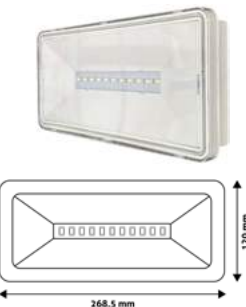

EXIT LIGHT SURFACE MOUNTED

2.8W | 220-240V | 268,5x120x36,2mm | 12/c

AEXITL-IP65	5999097926742	80lm