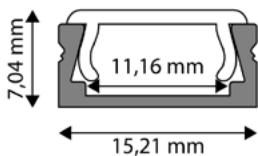

5999562289983

**SURFACE MOUNTED/RECESSED****ALU PROFILE NORMAL**

15,21x7,04mm | 1m | Grey

AAP-N-1M

5999562289686

**ALU PROFILE NORMAL**

15,21x7,04mm | 2m | Grey

AAP-N-2M

5999097910284

**ALU PROFILE NORMAL WHITE**

15,21x7,04mm | 1m | White

AAP-NWH-1M

5999097910369

**ALU PROFILE NORMAL WHITE**

15,21x7,04mm | 2m | White

AAP-NWH-2M