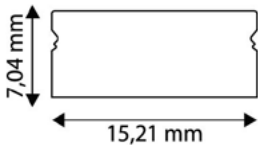

AAP-NR-COV-C-2M 5999097911021

ALU PROFILE NORMAL MOUNTING CLIP

15,21x7,04mm | White

AAP-N-CLIP 5999562289846

ALU PROFILE NORMAL MOUNTING CLIP BLACK

15,21x7,04mm | Black

AAP-NBL-CLIP 5999097910949

ALU PROFILE NORMAL END CAP - 2 PCS IN A SET