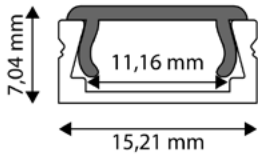

15,2x5,22mm | 2m | Milky

AAP-NR-COV-M-2M 5999097911069

ALU PROFILE NORMAL/RECESSED COVER CLEAR

15,2x5,22mm | 1m | Clear

AAP-NR-COV-C-1M 5999562289808

ALU PROFILE NORMAL/RECESSED COVER CLEAR

15,2x5,22mm | 2m | Clear

AAP-NR-COV-C-2M 5999097911021

ALU PROFILE NORMAL MOUNTING CLIP

15,21x7,04mm | White

AAP-N-CLIP 5999562289846

ALU PROFILE NORMAL MOUNTING CLIP BLACK

15,21x7,04mm | Black

AAP-NBL-CLIP 5999097910949

ALU PROFILE NORMAL END CAP - 2 PCS IN A SET