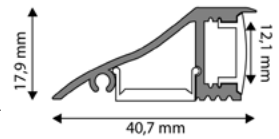

AAP-R-CAP 5999562289761

WALL

ALU PROFILE WALL

17,9x40,7mm | 1m | Grey

AAP-W-1M 5999097910468

ALU PROFILE WALL

17,9x40,7mm | 2m | Grey

AAP-W-2M 5999097910482