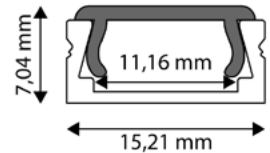

15,2x5,22mm | 2m | Milky

AAP-NR-COV-M-2M 5999097911069

ALU PROFILE NORMAL/RECESSED COVER CLEAR

15,2x5,22mm | 1m | Clear

AAP-NR-COV-C-1M 5999562289808

ALU PROFILE NORMAL/RECESSED COVER CLEAR

15,2x5,22mm | 2m | Clear

AAP-NR-COV-C-2M 5999097911021

ALU PROFILE NORMAL MOUNTING CLIP

15,21x7,04mm | White

AAP-N-CLIP 5999562289846

ALU PROFILE NORMAL MOUNTING CLIP BLACK

15,21x7,04mm | Black

AAP-NBL-CLIP 5999097910949

ALU PROFILE NORMAL END CAP - 2 PCS IN A SET