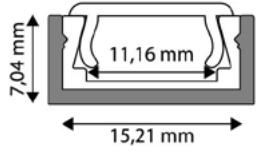

ALU PROFILE NORMAL MOUNTING CLIP

15,21x7,04mm | White

AAP-N-CLIP 5999562289846