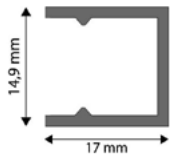

IP68

ALU PROFILE WITH COVER IP68

14,9x17mm | 1m | White

AAP-IP-1M 5999097910420

ALU PROFILE WITH COVER IP68

14,9x17mm | 2m | White

AAP-IP-2M 5999097910444

**ALU SHEET FOR IP68 PROFILE**

12x1,3mm | 1m | Grey

AAP-IP-S-1M

5999097910604

**ALU SHEET FOR IP68 PROFILE**

12x1,3mm | 2m | Grey

AAP-IP-S-2M

5999097913421

**ALU PROFILE IP68 MOUNTING CLIP**