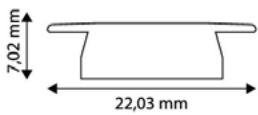

15,21x7,04mm | White

AAP-N-CAP 5999562289747

ALU PROFILE NORMAL END CAP BLACK - 2PCS IN A SET

15,21x7,04mm | Black

AAP-NBL-CAP 5999097910925

ALU PROFILE RECESSED END CAP - 2PCS IN A SET

22,03x7,02mm | White