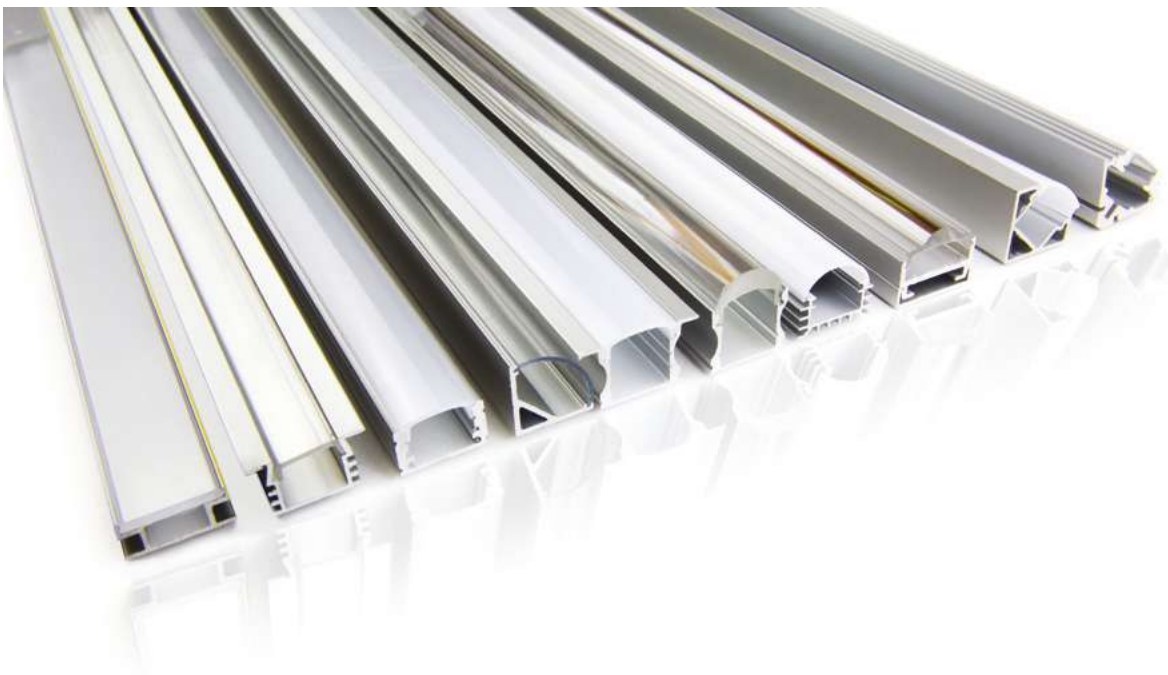

ALU PROFILE NORMAL/RECESSED COVER CLEAR

15,2x5,22mm | 2m | Clear

AAP-NR-COV-C-2M 5999097911021

ALU PROFILE NORMAL MOUNTING CLIP

15,21x7,04mm | White

AAP-N-CLIP 5999562289846

ALU PROFILE NORMAL MOUNTING CLIP BLACK

15,21x7,04mm | Black

AAP-NBL-CLIP 5999097910949

ALU PROFILE NORMAL END CAP - 2 PCS IN A SET

15,21x7,04mm | White

AAP-N-CAP 5999562289747

ALU PROFILE NORMAL END CAP BLACK - 2PCS IN A SET

15,21x7,04mm | Black

AAP-NBL-CAP 5999097910925

ALU PROFILE RECESSED END CAP - 2PCS IN A SET

22,03x7,02mm | White

AAP-R-CAP 5999562289761