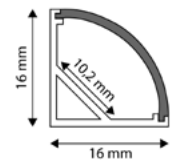

ALU PROFILE CORNER COVER MILKY

21,9x5mm | 1m | Milky

AAP-C-COV-M-1M 5999562289945