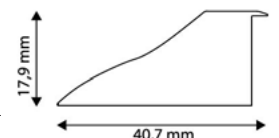

ALU PROFILE WALL END CAP - LEFT AND RIGHT SIDE

17,9x40,7mm | White

AAP-W-CAP 5999097910727