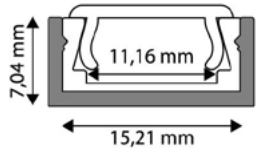

AAP-NR-COV-C-2M 5999097911021

ALU PROFILE NORMAL MOUNTING CLIP

15,21x7,04mm | White

AAP-N-CLIP 5999562289846

ALU PROFILE NORMAL MOUNTING CLIP BLACK

15,21x7,04mm | Black

AAP-NBL-CLIP 5999097910949

ALU PROFILE NORMAL END CAP - 2 PCS IN A SET