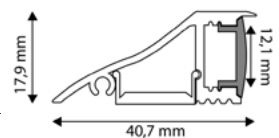

ALU PROFILE WALL COVER MILKY

17,9x40,7mm | 1m | Milky

AAP-W-COV-M-1M 5999097910703

ALU PROFILE WALL COVER MILKY

17,9x40,7mm | 2m | Milky

AAP-W-COV-M-2M 5999097910628

ALU PROFILE WALL COVER CLEAR

17,9x40,7mm | 1m | Clear

AAP-W-COV-C-1M 5999097910680

ALU PROFILE WALL COVER CLEAR

17,9x40,7mm | 2m | Clear

AAP-W-COV-C-2M 5999097910826

ALU PROFILE WALL MOUNTING CLIP

17,9x40,7mm | White

AAP-W-CLIP 5999097910741

ALU PROFILE WALL END CAP - LEFT AND RIGHT SIDE