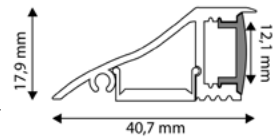

ALU PROFILE WALL COVER MILKY

17,9x40,7mm | 1m | Milky

AAP-W-COV-M-1M 5999097910703