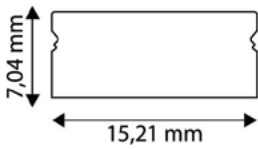

ALU PROFILE NORMAL END CAP BLACK - 2PCS IN A SET

15,21x7,04mm | Black