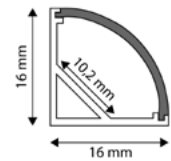

CORNER

ALU PROFILE CORNER

16x16mm | 1m | Grey

AAP-C-1M 5999562289723

ALU PROFILE CORNER

16x16mm | 2m | Grey

AAP-C-2M 5999097910307

ALU PROFILE CORNER COVER FROSTED

21,9x5mm | 1m | Frosted

AAP-C-COV-F-1M 5999562289921

ALU PROFILE CORNER COVER MILKY

21,9x5mm | 1m | Milky

AAP-C-COV-M-1M 5999562289945

ALU PROFILE CORNER COVER MILKY

21,9x5mm | 2m | 8-10mm | Milky

AAP-C-COV-M-2M 5999097910987

ALU PROFILE CORNER COVER CLEAR

21,9x5mm | 1m | Clear

AAP-C-COV-C-1M 5999562289822

ALU PROFILE CORNER COVER CLEAR

21,9x5mm | 2m | Clear

AAP-C-COV-C-2M 5999097910963

ALU PROFILE CORNER MOUNTING CLIP

16x16mm | White