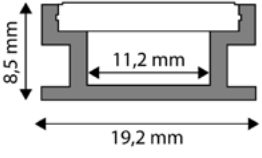

ALU PROFILE FLOOR

19,2x8,5mm | 1m | Grey

AAP-F-1M 5999097910505