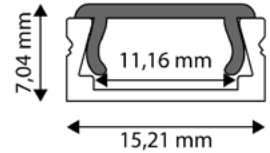

ALU PROFILE NORMAL/RECESSED COVER MILKY

15,2x5,22mm | 1m | Milky

AAP-NR-COV-M-1M 5999562289907