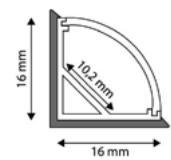

ALU PROFILE CORNER MOUNTING CLIP

16x16mm | White

AAP-C-CLIP 5999562289860