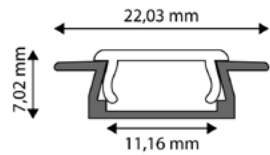

ALU PROFILE RECESSED

22,03x7,02mm | 2m | Grey

AAP-R-2M 5999097910321