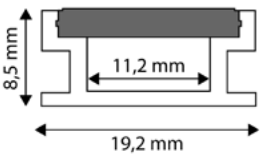

ALU PROFILE FLOOR COVER MILKY

19x3mm | 2m | Milky

AAP-F-COV-M-2M 5999097910765