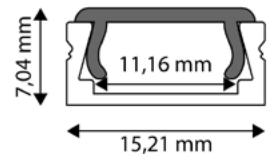

5999097910406

ALU PROFILE NORMAL BLACK

15,21x7,04mm | 1m | Black

AAP-NBL-1M 5999097910345

ALU PROFILE NORMAL BLACK

15,21x7,04mm | 2m | Black

AAP-NBL-2M 5999097910383

ALU PROFILE RECESSED

22,03x7,02mm | 1m | Grey

AAP-R-1M 5999562289709

ALU PROFILE RECESSED

22,03x7,02mm | 2m | Grey

AAP-R-2M 5999097910321

ALU PROFILE NORMAL/RECESSED COVER FROSTED

15,2x5,22mm | 1m | Frosted

AAP-NR-COV-F-1M 5999562289884