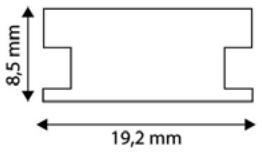

IP68

ALU PROFILE WITH COVER IP68

14,9x17mm | 1m | White

AAP-IP-1M 5999097910420

ALU PROFILE WITH COVER IP68

14,9x17mm | 2m | White

AAP-IP-2M 5999097910444

**ALU SHEET FOR IP68 PROFILE**