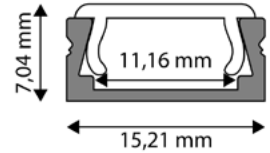

5999097910284

**ALU PROFILE NORMAL WHITE**

15,21x7,04mm | 1m | White

AAP-NWH-1M

5999097910369

**ALU PROFILE NORMAL WHITE**

15,21x7,04mm | 2m | White

AAP-NWH-2M

5999097910406

ALU PROFILE NORMAL BLACK

15,21x7,04mm | 1m | Black

AAP-NBL-1M 5999097910345

ALU PROFILE NORMAL BLACK

15,21x7,04mm | 2m | Black

AAP-NBL-2M 5999097910383

ALU PROFILE RECESSED

22,03x7,02mm | 1m | Grey

AAP-R-1M 5999562289709

ALU PROFILE RECESSED

22,03x7,02mm | 2m | Grey

AAP-R-2M 5999097910321

ALU PROFILE NORMAL/RECESSED COVER FROSTED

15,2x5,22mm | 1m | Frosted

AAP-NR-COV-F-1M 5999562289884