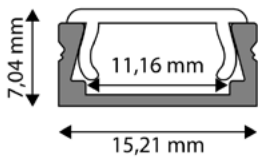

5999562281079

**ALU PROFILE INSIDE CORNER COVER**

White

AAP-C-CORN-IN

5999562289969

**ALU PROFILE STRAIGHT CORNER COVER**

White

AAP-C-CORN-ST

5999562289983

**SURFACE MOUNTED/RECESSED****ALU PROFILE NORMAL**

15,21x7,04mm | 1m | Grey

AAP-N-1M

5999562289686

**ALU PROFILE NORMAL**

15,21x7,04mm | 2m | Grey

AAP-N-2M

5999097910284

**ALU PROFILE NORMAL WHITE**

15,21x7,04mm | 1m | White

AAP-NWH-1M

5999097910369

**ALU PROFILE NORMAL WHITE**

15,21x7,04mm | 2m | White

AAP-NWH-2M