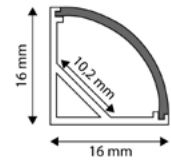

CORNER

ALU PROFILE CORNER

16x16mm | 1m | Grey

AAP-C-1M 5999562289723

ALU PROFILE CORNER

16x16mm | 2m | Grey

AAP-C-2M 5999097910307

ALU PROFILE CORNER COVER FROSTED

21,9x5mm | 1m | Frosted

AAP-C-COV-F-1M 5999562289921

ALU PROFILE CORNER COVER MILKY

21,9x5mm | 1m | Milky

AAP-C-COV-M-1M 5999562289945

ALU PROFILE CORNER COVER MILKY

21,9x5mm | 2m | 8-10mm | Milky

AAP-C-COV-M-2M 5999097910987

ALU PROFILE CORNER COVER CLEAR

21,9x5mm | 1m | Clear

AAP-C-COV-C-1M 5999562289822

ALU PROFILE CORNER COVER CLEAR

21,9x5mm | 2m | Clear

AAP-C-COV-C-2M 5999097910963

ALU PROFILE CORNER MOUNTING CLIP

16x16mm | White