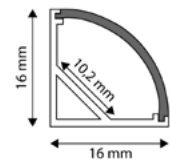

CORNER

ALU PROFILE CORNER

16x16mm | 1m | Grey

AAP-C-1M 5999562289723

ALU PROFILE CORNER

16x16mm | 2m | Grey

AAP-C-2M 5999097910307

ALU PROFILE CORNER COVER FROSTED

21,9x5mm | 1m | Frosted

AAP-C-COV-F-1M 5999562289921

ALU PROFILE CORNER COVER MILKY

21,9x5mm | 1m | Milky

AAP-C-COV-M-1M 5999562289945

ALU PROFILE CORNER COVER MILKY

21,9x5mm | 2m | 8-10mm | Milky

AAP-C-COV-M-2M 5999097910987

ALU PROFILE CORNER COVER CLEAR

21,9x5mm | 1m | Clear

AAP-C-COV-C-1M 5999562289822

ALU PROFILE CORNER COVER CLEAR

21,9x5mm | 2m | Clear

AAP-C-COV-C-2M 5999097910963

ALU PROFILE CORNER MOUNTING CLIP

16x16mm | White