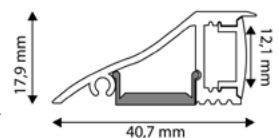

ALU PROFILE WALL COVER MILKY

17,9x40,7mm | 1m | Milky

AAP-W-COV-M-1M 5999097910703

ALU PROFILE WALL COVER MILKY

17,9x40,7mm | 2m | Milky

AAP-W-COV-M-2M 5999097910628

ALU PROFILE WALL COVER CLEAR

17,9x40,7mm | 1m | Clear

AAP-W-COV-C-1M 5999097910680

ALU PROFILE WALL COVER CLEAR

17,9x40,7mm | 2m | Clear

AAP-W-COV-C-2M 5999097910826

ALU PROFILE WALL MOUNTING CLIP

17,9x40,7mm | White

AAP-W-CLIP 5999097910741

ALU PROFILE WALL END CAP - LEFT AND RIGHT SIDE

17,9x40,7mm | White

AAP-W-CAP 5999097910727

BENDABLE

	ALU PROFILE BENDABLE 18x5,5mm 1m Grey AAP-B-1M 5999097910543	
	ALU PROFILE BENDABLE 18x5,5mm 2m Grey AAP-B-2M 5999097910567	
	ALU PROFILE BENDABLE COVER MILKY 16x5,5mm 1m Milky AAP-B-COV-M-1M 5999097910864	
	ALU PROFILE BENDABLE COVER MILKY 16x5,5mm 2m Milky AAP-B-COV-M-2M 5999097910840	
	ALU PROFILE BENDABLE MOUNTING CLIP 18x5,5mm Metal AAP-B-CLIP 5999097910901	
	ALU PROFILE BENDABLE END CAP - 2PCS IN A SET 18x5,6mm White AAP-B-CAP 5999097910888	