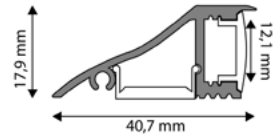

AAP-R-CAP 5999562289761

WALL

ALU PROFILE WALL

17,9x40,7mm | 1m | Grey

AAP-W-1M 5999097910468

ALU PROFILE WALL

17,9x40,7mm | 2m | Grey

AAP-W-2M 5999097910482