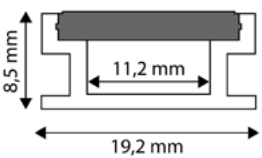

ALU PROFILE FLOOR COVER MILKY

19x3mm | 1m | Milky

AAP-F-COV-M-1M 5999097910789