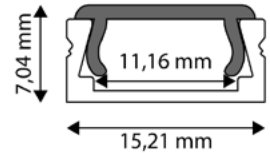

ALU PROFILE NORMAL/RECESSED COVER CLEAR

15,2x5,22mm | 1m | Clear

AAP-NR-COV-C-1M 5999562289808