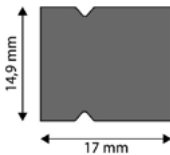

ALU PROFILE IP68 END CAP - 2PCS IN A SET