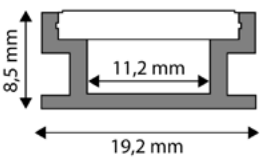

RECESSED ALU PROFILE

ALU PROFILE FLOOR

19,2x8,5mm | 1m | Grey

AAP-F-1M 5999097910505

ALU PROFILE FLOOR

19,2x8,5mm | 2m | Grey

AAP-F-2M 5999097910529

ALU PROFILE FLOOR COVER MILKY

IP68

ALU PROFILE WITH COVER IP68

14,9x17mm | 1m | White

AAP-IP-1M 5999097910420

ALU PROFILE WITH COVER IP68

14,9x17mm | 2m | White

AAP-IP-2M 5999097910444

**ALU SHEET FOR IP68 PROFILE**