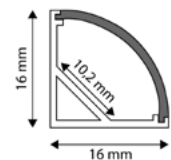

ALU PROFILE CORNER COVER CLEAR

21,9x5mm | 1m | Clear

AAP-C-COV-C-1M 5999562289822

ALU PROFILE CORNER COVER CLEAR

21,9x5mm | 2m | Clear

AAP-C-COV-C-2M 5999097910963

ALU PROFILE CORNER MOUNTING CLIP

16x16mm | White