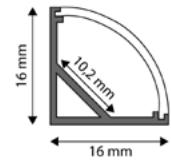

CORNER

ALU PROFILE CORNER

16x16mm | 1m | Grey

AAP-C-1M 5999562289723

ALU PROFILE CORNER

16x16mm | 2m | Grey

AAP-C-2M 5999097910307

ALU PROFILE CORNER COVER FROSTED