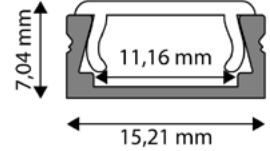

5999097910284

**ALU PROFILE NORMAL WHITE**

15,21x7,04mm | 1m | White

AAP-NWH-1M

5999097910369

**ALU PROFILE NORMAL WHITE**

15,21x7,04mm | 2m | White

AAP-NWH-2M

5999097910406

ALU PROFILE NORMAL BLACK

15,21x7,04mm | 1m | Black

AAP-NBL-1M 5999097910345

ALU PROFILE NORMAL BLACK

15,21x7,04mm | 2m | Black

AAP-NBL-2M 5999097910383

ALU PROFILE RECESSED

22,03x7,02mm | 1m | Grey

AAP-R-1M 5999562289709

ALU PROFILE RECESSED

22,03x7,02mm | 2m | Grey

AAP-R-2M 5999097910321

ALU PROFILE NORMAL/RECESSED COVER FROSTED

15,2x5,22mm | 1m | Frosted

AAP-NR-COV-F-1M 5999562289884