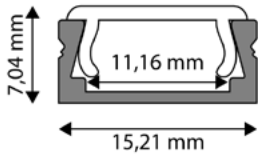

5999562281079

**ALU PROFILE INSIDE CORNER COVER**

White

AAP-C-CORN-IN

5999562289969

**ALU PROFILE STRAIGHT CORNER COVER**

White

AAP-C-CORN-ST

5999562289983

**SURFACE MOUNTED/RECESSED****ALU PROFILE NORMAL**

15,21x7,04mm | 1m | Grey

AAP-N-1M

5999562289686

**ALU PROFILE NORMAL**

15,21x7,04mm | 2m | Grey

AAP-N-2M

5999097910284

**ALU PROFILE NORMAL WHITE**

15,21x7,04mm | 1m | White

AAP-NWH-1M

5999097910369

**ALU PROFILE NORMAL WHITE**

15,21x7,04mm | 2m | White

AAP-NWH-2M