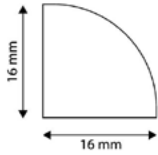

ALU PROFILE CORNER END CAP - 2PCS IN A SET

16x16mm | White

AAP-C-CAP

5999562289785

ALU PROFILE OUTSIDE CORNER COVER

White

AAP-C-CORN-OUT

5999562281079

ALU PROFILE INSIDE CORNER COVER

White

AAP-C-CORN-IN

5999562289969

ALU PROFILE STRAIGHT CORNER COVER

White

AAP-C-CORN-ST

5999562289983

SURFACE MOUNTED/RECESSED

ALU PROFILE NORMAL

15,21x7,04mm | 1m | Grey

AAP-N-1M

5999562289686

ALU PROFILE NORMAL

15,21x7,04mm | 2m | Grey

AAP-N-2M

5999097910284

ALU PROFILE NORMAL WHITE

15,21x7,04mm | 1m | White

AAP-NWH-1M

5999097910369

ALU PROFILE NORMAL WHITE

15,21x7,04mm | 2m | White

AAP-NWH-2M

5999097910406