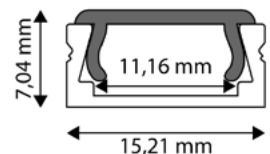

ALU PROFILE NORMAL/RECESSED COVER FROSTED

15,2x5,22mm | 2m | Frosted

AAP-NR-COV-F-2M 5999097911045

ALU PROFILE NORMAL/RECESSED COVER MILKY

15,2x5,22mm | 1m | Milky

AAP-NR-COV-M-1M 5999562289907

ALU PROFILE NORMAL/RECESSED COVER MILKY