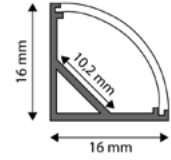

ALU PROFILE CORNER

16x16mm | 2m | Grey

AAP-C-2M 5999097910307