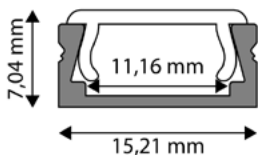

5999562289983

**SURFACE MOUNTED/RECESSED****ALU PROFILE NORMAL**

15,21x7,04mm | 1m | Grey

AAP-N-1M

5999562289686

**ALU PROFILE NORMAL**

15,21x7,04mm | 2m | Grey

AAP-N-2M

5999097910284

**ALU PROFILE NORMAL WHITE**

15,21x7,04mm | 1m | White

AAP-NWH-1M

5999097910369

**ALU PROFILE NORMAL WHITE**

15,21x7,04mm | 2m | White

AAP-NWH-2M