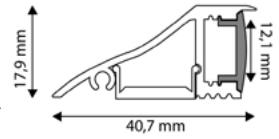

ALU PROFILE WALL COVER MILKY

17,9x40,7mm | 1m | Milky

AAP-W-COV-M-1M 5999097910703

ALU PROFILE WALL COVER MILKY

17,9x40,7mm | 2m | Milky

AAP-W-COV-M-2M 5999097910628

ALU PROFILE WALL COVER CLEAR

17,9x40,7mm | 1m | Clear

AAP-W-COV-C-1M 5999097910680

ALU PROFILE WALL COVER CLEAR

17,9x40,7mm | 2m | Clear

AAP-W-COV-C-2M 5999097910826

ALU PROFILE WALL MOUNTING CLIP

17,9x40,7mm | White

AAP-W-CLIP 5999097910741

ALU PROFILE WALL END CAP - LEFT AND RIGHT SIDE