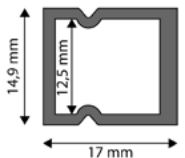

IP68

ALU PROFILE WITH COVER IP68

14,9x17mm | 1m | White

AAP-IP-1M 5999097910420

ALU PROFILE WITH COVER IP68

14,9x17mm | 2m | White

AAP-IP-2M 5999097910444

**ALU SHEET FOR IP68 PROFILE**

12x1,3mm | 1m | Grey

AAP-IP-S-1M

5999097910604

**ALU SHEET FOR IP68 PROFILE**

12x1,3mm | 2m | Grey

AAP-IP-S-2M

5999097913421

**ALU PROFILE IP68 MOUNTING CLIP**