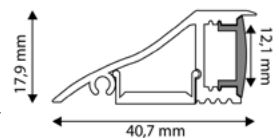

ALU PROFILE WALL COVER MILKY

17,9x40,7mm | 1m | Milky

AAP-W-COV-M-1M 5999097910703

ALU PROFILE WALL COVER MILKY

17,9x40,7mm | 2m | Milky

AAP-W-COV-M-2M 5999097910628

ALU PROFILE WALL COVER CLEAR

17,9x40,7mm | 1m | Clear

AAP-W-COV-C-1M 5999097910680

ALU PROFILE WALL COVER CLEAR

17,9x40,7mm | 2m | Clear

AAP-W-COV-C-2M 5999097910826

ALU PROFILE WALL MOUNTING CLIP

17,9x40,7mm | White

AAP-W-CLIP 5999097910741

ALU PROFILE WALL END CAP - LEFT AND RIGHT SIDE