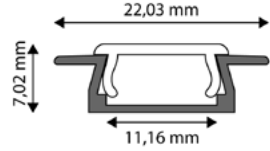

5999097910406

ALU PROFILE NORMAL BLACK

15,21x7,04mm | 1m | Black

AAP-NBL-1M 5999097910345

ALU PROFILE NORMAL BLACK

15,21x7,04mm | 2m | Black

AAP-NBL-2M 5999097910383

ALU PROFILE RECESSED

22,03x7,02mm | 1m | Grey

AAP-R-1M 5999562289709

ALU PROFILE RECESSED

22,03x7,02mm | 2m | Grey

AAP-R-2M 5999097910321

ALU PROFILE NORMAL/RECESSED COVER FROSTED

15,2x5,22mm | 1m | Frosted

AAP-NR-COV-F-1M 5999562289884