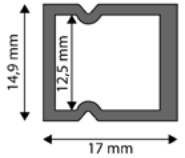

IP68

ALU PROFILE WITH COVER IP68

14,9x17mm | 1m | White

AAP-IP-1M 5999097910420

ALU PROFILE WITH COVER IP68

14,9x17mm | 2m | White

AAP-IP-2M 5999097910444

**ALU SHEET FOR IP68 PROFILE**

12x1,3mm | 1m | Grey

AAP-IP-S-1M

5999097910604

**ALU SHEET FOR IP68 PROFILE**

12x1,3mm | 2m | Grey

AAP-IP-S-2M

5999097913421

**ALU PROFILE IP68 MOUNTING CLIP**