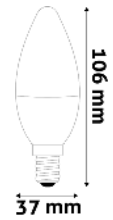

SMART LED SVÍČKA WIFI + BLE APP CONTROL

Stmívatelné pomocí mobilní aplikace

4,9W | 470lm | E14 | 220-240V | 180° | 30 000hodin | 10/ 40/

ASC14RGBW-4.9W-WIBLE

5999097931944

SMART LED WIFI + BLE APP CONTROL

Stmívatelné pomocí mobilní aplikace