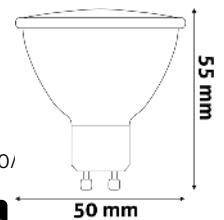

SMART LED GLOBE A60 WIFI + BLE APP CONTROL

Stmívatelné pomocí mobilní aplikace

9,4W | 806lm | E27 | 220-240V | 200° | 30 000hodin | 40/

ASG27RGBW-9.4W-WIBLE

5999097931982

SMART LED MINI GLOBE WIFI + BLE APP CONTROL

Stmívatelné pomocí mobilní aplikace

4,9W | 470lm | E14 | 220-240V | 180° | 30 000hodin | 10/ 40/

ASMG14RGBW-4.9W-WIBLE

5999097932088

SMART LED SVÍČKA WIFI + BLE APP CONTROL

Stmívatelné pomocí mobilní aplikace

4,9W | 470lm | E14 | 220-240V | 180° | 30 000hodin | 10/ 40/

ASC14RGBW-4.9W-WIBLE

5999097931944

SMART LED WIFI + BLE APP CONTROL

Stmívatelné pomocí mobilní aplikace

4,9W | 230lm | GU10 | 220-240V | 120° | 30 000hodin | 10/ 40/

ASGU10RGBW-4.9W-WIBLE

5999097932002

SMART FILAMENT LED GLOBE A60 WIFI + BLE APP CONTROL

Stmívatelné pomocí mobilní aplikace

4,5W | 400lm | E27 | 220-240V | 200° | 30 000hodin | 10/ 40/

ASF27CCT-4.5W-WIBLE

5999097931968