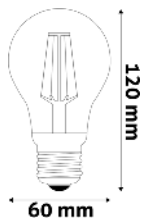

SMART FILAMENT LED GLOBE A60 WIFI + BLE APP CONTROL

Stmívatelné pomocí mobilní aplikace

4,5W | 400lm | E27 | 220-240V | 200° | 30 000hodin | 10/ 40/

ASF27CCT-4.5W-WIBLE

5999097931968