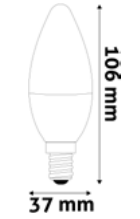

4.9W | 470lm | E14 | 220-240V | 180° | 30 000h | 10/x 40/c

ASC14RGBW-4.9W-WIBLE

5999097931944