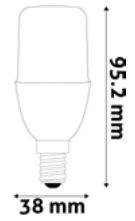

ABBSE14WW-4W	5999097931746	470lm	200°	
ABBSE14NW-4W	5999097931760	470lm	200°	
ABBSE14CW-4W	5999097931722	470lm	200°