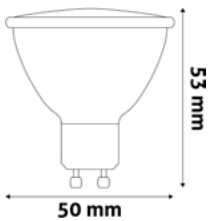

ABMG27WW-2.9W	5999097938769	470lm	150°	
ABMG27NW-2.9W	5999097938745	470lm	150°	

LED CANDLE SUPER HIGH LUMEN

2.9W | E14 | 220-240V | 50 000h | CRI80 | 100/c

ABC14WW-2.9W	5999097938646	470lm	240°	
ABC14NW-2.9W	5999097938622	470lm	240°	