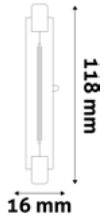

ABR7SNW7W-COB	5999097934587	700lm	360°	
---------------	---------------	-------	------	--

LED 18X118MM DIMM.

10W | R7S | 220-240V | 25 000h | CRI80 | 500/c

ABR7SWW10W-COB-D	5999097952369	1 000lm	270°	
ABR7SNW10W-COB-D	5999097951928	1 000lm	270°	