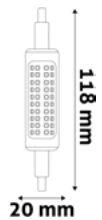

ABR7SWW4.5W	5999097926902	440lm	360°	
ABR7SNW4.5W	5999097926926	450lm	360°	
ABR7SCW4.5W	5999097926940	460lm	360°	

LED R7S 23X78MM

6W | R7S | 220-240V | 25 000h | CRI80 | 500/c

ABR7SWW6W-D	5999097926780	490lm	360°	
ABR7SNW6W-D	5999097926766	500lm	360°	
ABR7SCW6W-D	5999097926865	510lm	360°	