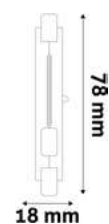

ABR7SNW5W-COB-D	5999097934525	500lm	270°