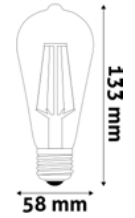

LED FILAMENT MINI GLOBE SUPER HIGH LUMEN

4.9W | E14 | 220-240V | 25 000h | CRI80 | 100/c

ABLFMG14WW-4.9W-SHL	5999097952024	806lm	330°	
ABLFMG14NW-4.9W-SHL	5999097952161	806lm	330°	

LED FILAMENT CANDLE SUPER HIGH LUMEN

4.9W | E14 | 220-240V | 25 000h | CRI80 | 100/c

ABLFC14WW-4.9W-SHL	5999097952000	806lm	330°	
ABLFC14NW-4.9W-SHL	5999097952147	806lm	330°	

LED FILAMENT ST58 SUPER HIGH LUMEN

4.9W | E27 | 220-240V | 25 000h | CRI80 | 100/c