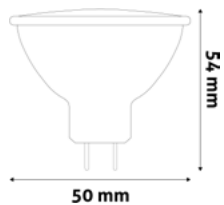

LED SPOT PLASTIC DIMMABLE

7W | GU10 | 220-240V | 25 000h | CRI80 | 100/c

ABGU10WW-7W-APD	5999097926407	600lm	100°	LED A F
ABGU10NW-7W-APD	5999097926384	530lm	100°	LED A G

LED SPOT ALU+PLASTIC

6W | GU5.3 | DC12V | 25 000h | CRI80 | 200/c