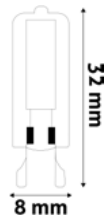

LED G9 COB

2.2W | G9 | 220-240V | 25 000h | CRI80 | 100/x 500/c

ABG9WW-2.2W-COB	5999097948881	240lm	270°	
ABG9NW-2.2W-COB	5999097948904	240lm	270°	

LED G4 COB

3W | G4 | 12V | 25 000h | CRI80 | 100/x 1000/c