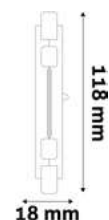

ABR7SWW10W-COB-D	5999097952369	1 000lm	270°	
ABR7SNW10W-COB-D	5999097951928	1 000lm	270°