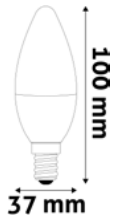

LED CANDLE

6W | E14 | 220-240V | 25 000h | CRI80 | 100/c

ABC14EW-6W	5999562284155	450lm	160°	

LED CANDLE

6.5W | E14 | 220-240V | 15 000h | CRI80 | 100/c

ABC14EW-6.5W	5999097931142	806lm	240°	
ABC14WW-6.5W	5999097931104	806lm	240°	
ABC14NW-6.5W	5999097931128	806lm	240°	
ABC14CW-6.5W	5999097931166	806lm	240°	

LED CANDLE TWIN PACK

6.5W | E14 | 220-240V | 15 000h | CRI80 | 2/b 100/c

ABC14WW-6.5W-APTP	5999097947389	806lm	240°	
ABC14NW-6.5W-APTP	5999097951829	806lm	240°	

LED CANDLE TWIN PACK

7W | E14 | 220-240V | 15 000h | CRI80 | 2/b 100/c

ABC14NW-7W-APTP	5999097932149	806lm	240°