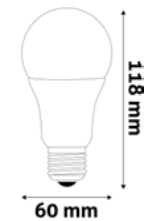

ABBG27WW-12W	5999097920986	1 045lm	240°	A F
ABBG27NW-12W	5999097921006	1 055lm	240°	A F
ABBG27CW-12W	5999097921020	1 065lm	240°	A F