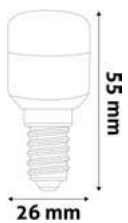

LED BRIGHT STICK BULB T45

10W | E27 | 220-240V | 25 000h | CRI80 | 100/c

ABBSE27WW-10W	5999097925226	1 055lm	220°	
ABBSE27NW-10W	5999097925240	1 065lm	220°	

LED BRIGHT STICK BULB T45

13.5W | E27 | 220-240V | 15 000h | CRI80 | 100/c

ABBSE27WW-13.5W	5999097932941	1 521lm	200°	
ABBSE27NW-13.5W	5999097932927	1 521lm	200°	
ABBSE27CW-13.5W	5999097932903	1 521lm	200°	

LED BRIGHT STICK BULB T45

14W | E27 | 220-240V | 25 000h | CRI80 | 100/c

ABBSE27WW-14W	5999097925301	1 521lm	220°	

LED T26

1.3W | E14 | 220-240V | 15 000h | CRI80 | 200/c

ABT26WW-1.3W	5999097945927	150lm	120°	
ABT26NW-1.3W	5999097932880	150lm	120°