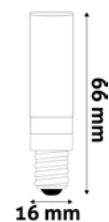

LED JD 220°

4.2W | E14 | 220-240V | 25 000h | CRI80 | 100/x 500/c

ABJD14WW-4.2W	5999097948966	450lm	270°	
ABJD14NW-4.2W	5999097948980	450lm	270°	
ABJD14CW-4.2W	5999097949024	450lm	270°	

LED JD FLAT

4.2W | E14 | 220-240V | 25 000h | CRI80 | 500/c