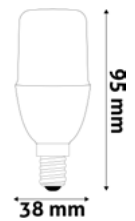

ABBSE14WW-8W	5999097925165	810lm	220°	
ABBSE14NW-8W	5999097925202	820lm	220°