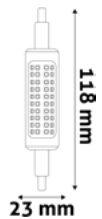

LED R7S 20X78MM

4.5W | R7S | 220-240V | 25 000h | CRI80 | 500/c

ABR7SWW4.5W	5999097926902	440lm	360°	
ABR7SNW4.5W	5999097926926	450lm	360°	
ABR7SCW4.5W	5999097926940	460lm	360°	

LED R7S 23X78MM

6W | R7S | 220-240V | 25 000h | CRI80 | 500/c

ABR7SWW6W-D	5999097926780	490lm	360°	
ABR7SNW6W-D	5999097926766	500lm	360°	
ABR7SCW6W-D	5999097926865	510lm	360°	

LED R7S 20X118MM

9W | R7S | 220-240V | 25 000h | CRI80 | 250/c

ABR7SWW9W	5999097926964	890lm	360°	
ABR7SNW9W	5999097926988	900lm	360°	
ABR7SCW9W	5999097927008	910lm	360°	

LED R7S 23X118MM

10W | R7S | 220-240V | 25 000h | CRI80 | 250/c

ABR7SWW10W-D	5999097926827	890lm	360°	
ABR7SNW10W-D	5999097926803	900lm	360°	
ABR7SCW10W-D	5999097926889	910lm	360°