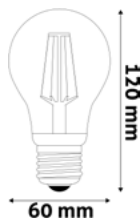

4.5W | 400lm | E27 | 220-240V | 200° | 30 000h | 10/x 40/c

ASF27CCT-4.5W-WIBLE

5999097931968