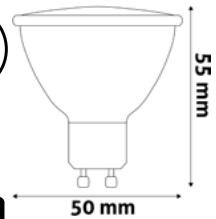

4.9W | 230lm | GU10 | 220-240V | 120° | 30 000h | 10/x 40/c

ASGU10RGBW-4.9W-WIBLE

5999097932002