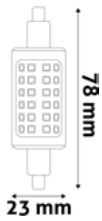

LED R7S 20X78MM

4.5W | R7S | 220-240V | 25 000h | CRI80 | 500/c

ABR7SWW4.5W	5999097926902	440lm	360°	
ABR7SNW4.5W	5999097926926	450lm	360°	
ABR7SCW4.5W	5999097926940	460lm	360°	

LED R7S 23X78MM

6W | R7S | 220-240V | 25 000h | CRI80 | 500/c

ABR7SWW6W-D	5999097926780	490lm	360°	
ABR7SNW6W-D	5999097926766	500lm	360°	
ABR7SCW6W-D	5999097926865	510lm	360°	

LED R7S 20X118MM

9W | R7S | 220-240V | 25 000h | CRI80 | 250/c

ABR7SWW9W	5999097926964	890lm	360°	
ABR7SNW9W	5999097926988	900lm	360°	
ABR7SCW9W	5999097927008	910lm	360°	

LED R7S 23X118MM

10W | R7S | 220-240V | 25 000h | CRI80 | 250/c

ABR7SWW10W-D	5999097926827	890lm	360°	
ABR7SNW10W-D	5999097926803	900lm	360°	
ABR7SCW10W-D	5999097926889	910lm	360°