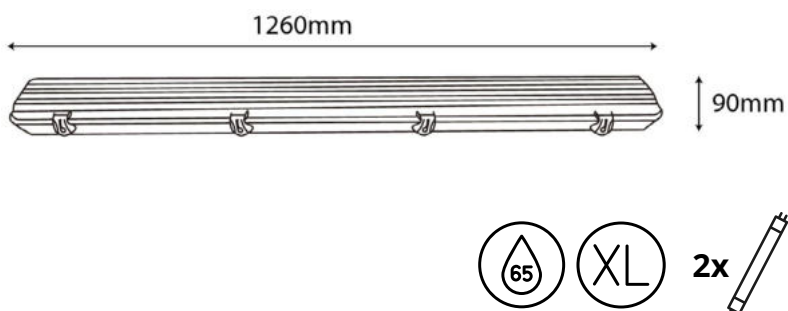

TRI-PROOF SVÍTIDLO

2x36W | 1200 | AC85-265V | 115x90x1260mm | 8/

ATPF-2X36W

5999097916422