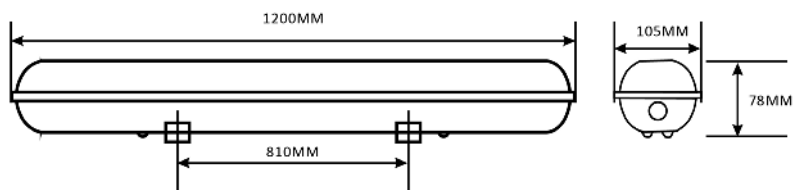

ATPF-LED-40W

5999097916507