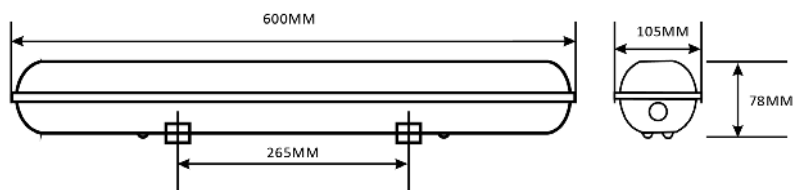

### TRI-PROOF SVÍTIDLO

2x58W | 1500 | AC85-265V | 115x90x1560mm | 8/

ATPF-2X58W

5999097916460

**LED INTEGROVANÉ SVÍTIDLO**

**E** 20W | 1 900lm | AC180-265V | 105x78x600mm | 120° | 25 000hodin | 8/

ATPF-LED-20W