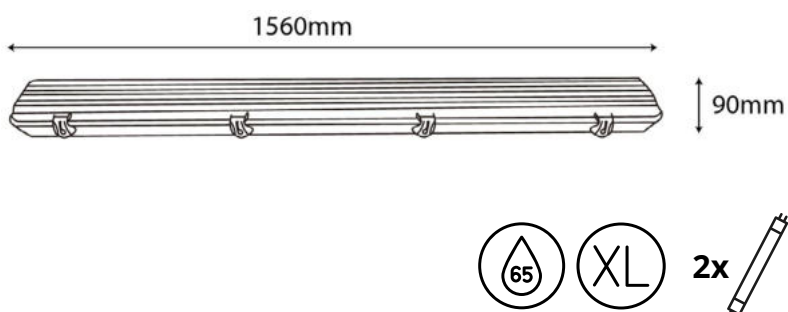

TRI-PROOF SVÍTIDLO

2x58W | 1500 | AC85-265V | 115x90x1560mm | 8/

ATPF-2X58W

5999097916460