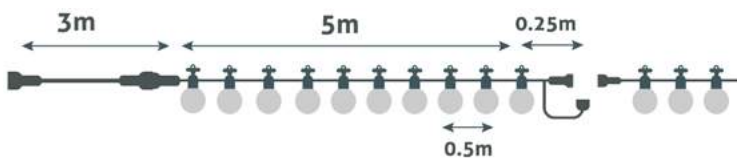

OUTDOOR STRING 5M WW LINKABLE

6W | 220-240V | 5m | 0.15 mm² | 8/c

AOS10LE40BRL-WW

5999097952963

OUTDOOR STRING 5M WW LINKABLE

6W | 220-240V | 5m | 0.15 mm² | 8/c

AOS10LE40L-WW

5999097952864

OUTDOOR STRING WW LINKABLE

6W | 220-240V | 5m | 0.15 mm² | 8/c

AOS10LE27L-WW

5999097952901

OUTDOOR STRING RGB LINKABLE - WITH REMOTE

5W | 220-240V | 5m | 0.15 mm² | 8/c

AOS10LE27PLR-RGB

5999097952925

OUTDOOR STRING 5M RGB LINKABLE - WITH REMOTE

5W | 220-240V | 5m | 0.15 mm² | 8/c

AOS10LE40LR-RGB

5999097952949

OUTDOOR STRING 5M LINKABLE (RED/GREEN/BLUE/YELLOW/WHITE)

6W | 220-240V | 5m | 0.15 mm² | 8/c

AOS10LE40L-RGB