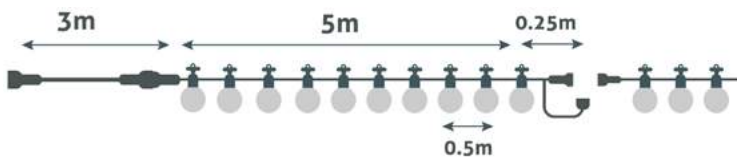

OUTDOOR STRING 5M WW LINKABLE

6W | 220-240V | 5m | 0.15 mm² | 8/c

AOS10LE40BRL-WW

5999097952963

OUTDOOR STRING 5M WW LINKABLE

6W | 220-240V | 5m | 0.15 mm² | 8/c

AOS10LE40L-WW

5999097952864

OUTDOOR STRING WW LINKABLE

6W | 220-240V | 5m | 0.15 mm² | 8/c

AOS10LE27L-WW

5999097952901

OUTDOOR STRING RGB LINKABLE - WITH REMOTE

5W | 220-240V | 5m | 0.15 mm² | 8/c

AOS10LE27PLR-RGB

5999097952925

OUTDOOR STRING 5M RGB LINKABLE - WITH REMOTE

5W | 220-240V | 5m | 0.15 mm² | 8/c

AOS10LE40LR-RGB

5999097952949

OUTDOOR STRING 5M LINKABLE (RED/GREEN/BLUE/YELLOW/WHITE)

6W | 220-240V | 5m | 0.15 mm² | 8/c

AOS10LE40L-RGB