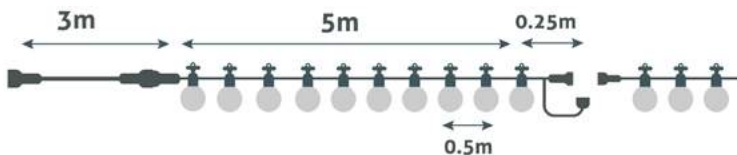

OUTDOOR STRING WW LINKABLE

6W | 220-240V | 5m | 0.15 mm² | 8/c

AOS10LE27L-WW

5999097952901

OUTDOOR STRING RGB LINKABLE - WITH REMOTE

5W | 220-240V | 5m | 0.15 mm² | 8/c

AOS10LE27PLR-RGB

5999097952925

OUTDOOR STRING 5M RGB LINKABLE - WITH REMOTE

5W | 220-240V | 5m | 0.15 mm² | 8/c

AOS10LE40LR-RGB

5999097952949

OUTDOOR STRING 5M LINKABLE (RED/GREEN/BLUE/YELLOW/WHITE)

6W | 220-240V | 5m | 0.15 mm² | 8/c

AOS10LE40L-RGB