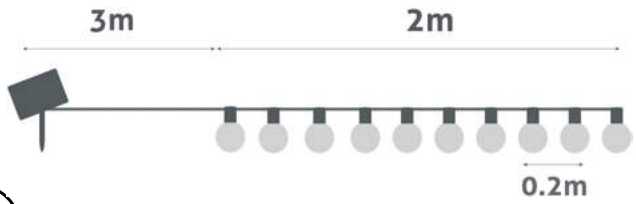

OUTDOOR SOLAR STRING

5m | PVC | 12/c

AOSS5T-10C10L-WW

5999097957982