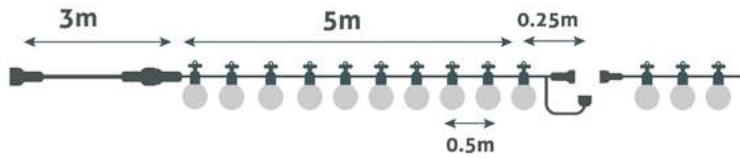

OUTDOOR STRING 5M WW LINKABLE

6W | 220-240V | 5m | 0.15 mm² | 8/c

AOS10LE40BRL-WW

5999097952963

OUTDOOR STRING 5M WW LINKABLE

6W | 220-240V | 5m | 0.15 mm² | 8/c

AOS10LE40L-WW

5999097952864

OUTDOOR STRING WW LINKABLE

6W | 220-240V | 5m | 0.15 mm² | 8/c

AOS10LE27L-WW

5999097952901

OUTDOOR STRING RGB LINKABLE - WITH REMOTE

5W | 220-240V | 5m | 0.15 mm² | 8/c

AOS10LE27PLR-RGB

5999097952925

OUTDOOR STRING 5M RGB LINKABLE - WITH REMOTE

5W | 220-240V | 5m | 0.15 mm² | 8/c

AOS10LE40LR-RGB

5999097952949

OUTDOOR STRING 5M LINKABLE (RED/GREEN/BLUE/YELLOW/WHITE)

6W | 220-240V | 5m | 0.15 mm² | 8/c

AOS10LE40L-RGB