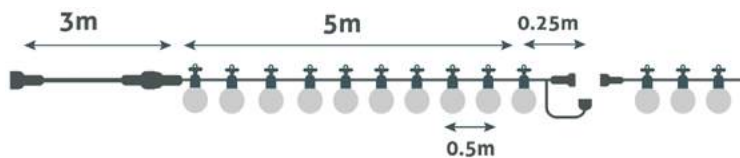

OUTDOOR STRING 5M WW LINKABLE

6W | 220-240V | 5m | 0.15 mm² | 8/c

AOS10LE40BRL-WW

5999097952963

OUTDOOR STRING 5M WW LINKABLE

6W | 220-240V | 5m | 0.15 mm² | 8/c

AOS10LE40L-WW

5999097952864

OUTDOOR STRING WW LINKABLE

6W | 220-240V | 5m | 0.15 mm² | 8/c

AOS10LE27L-WW

5999097952901

OUTDOOR STRING RGB LINKABLE - WITH REMOTE

5W | 220-240V | 5m | 0.15 mm² | 8/c

AOS10LE27PLR-RGB

5999097952925

OUTDOOR STRING 5M RGB LINKABLE - WITH REMOTE

5W | 220-240V | 5m | 0.15 mm² | 8/c

AOS10LE40LR-RGB

5999097952949

OUTDOOR STRING 5M LINKABLE (RED/GREEN/BLUE/YELLOW/WHITE)

6W | 220-240V | 5m | 0.15 mm² | 8/c

AOS10LE40L-RGB