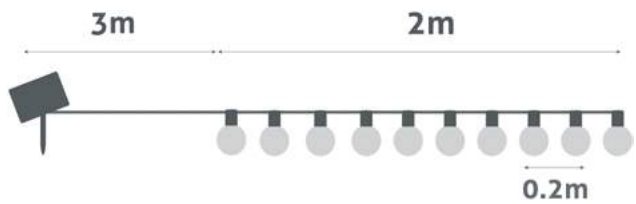

5999097952888

OUTDOOR SOLAR STRING

5m | PVC | 12/c

AOSS5T-10C10L-WW

5999097957982

OUTDOOR SOLAR STRING

5m | PVC | 12/c

AOSS5T-10MC10L