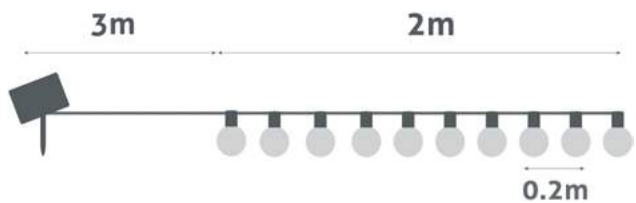

OUTDOOR SOLAR STRING

5m | PVC+Hemp | 12/c

AOSS5R-10C50ML-WW

5999097957944