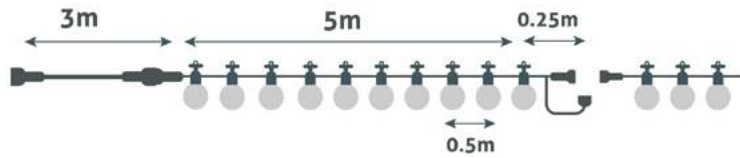

LINKABLE E27 STRINGS

LED strings with E27 base can provide an illumination in line with your mood to your garden or terrace. These sockets can host any bulb with E27 base, thus, the possibilities are endless. Due to IP44 protection, they are ideally suitable for both indoor and outdoor use.

OUTDOOR E27 STRING

720W | AC85-265V | E27 | 24pcs | 15m | 3G1.0 | 4/c

AOE27S1524

5999097926001

DECOR STRING 3XAA EXCL. IP20

5W | 5m | 0.12 mm² | 8/c

AOS10LE27-WW-3AA

5999097952987

OUTDOOR STRING 5M WW LINKABLE

6W | 220-240V | 5m | 0.15 mm² | 8/c

AOS10LE40BRL-WW

5999097952963

OUTDOOR STRING 5M WW LINKABLE

6W | 220-240V | 5m | 0.15 mm² | 8/c

AOS10LE40L-WW

5999097952864

OUTDOOR STRING WW LINKABLE

6W | 220-240V | 5m | 0.15 mm² | 8/c

AOS10LE27L-WW

5999097952901

OUTDOOR STRING RGB LINKABLE - WITH REMOTE

5W | 220-240V | 5m | 0.15 mm² | 8/c

AOS10LE27PLR-RGB

5999097952925