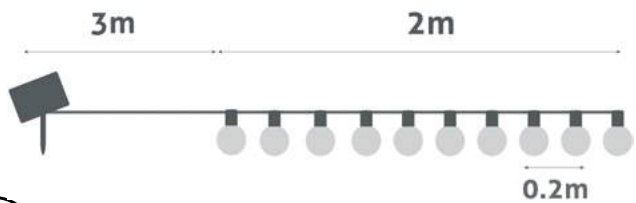

5999097957968

OUTDOOR SOLAR STRING

5m | PVC+Hemp | 12/c

AOSS5R-10C50ML-WW

5999097957944

OUTDOOR SOLAR STRING

5m | PVC+Hemp | 12/c

AOSS5R-10MC50ML