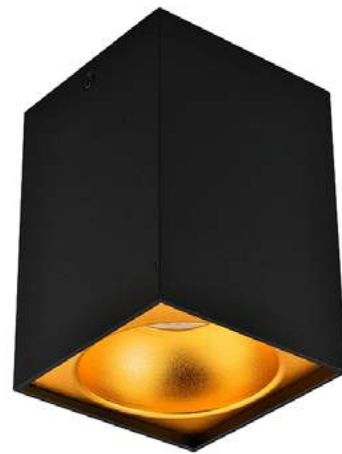

GU10 SPOT LIGHT SQUARE BLACK-GOLD

max. 1x50W LED | 97x97x140mm | Aluminium

ABDLS-97140-BG

5999097951164