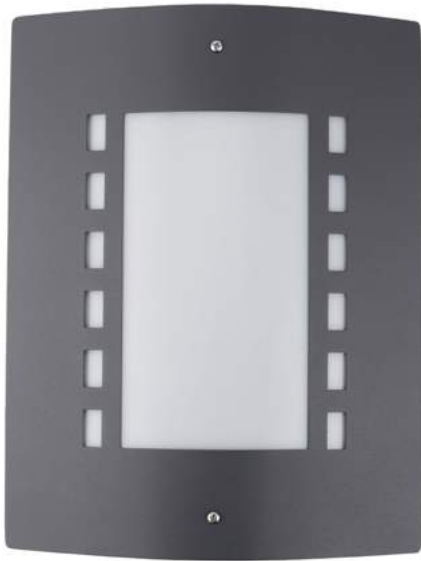

WALL MOUNTED LAMP
PAGE - 255.

PENDANT LAMP
PAGE - 284.

FLOOR LAMPS
PAGE - 290.

OUTDOOR STEP LAMP SEVILLA LED

3W | 107lm | 110x110mm | Alu+Plastic | 84° | 40/c

AOLS3WW-SEV	5999097937366
AOLS3WLED-SEV	5999097928906

max. 1x20W LED | 90x300mm | Stainless steel+PC | 10/c

AOLWE27-MOR-SN

5999097940403

1x

OUTDOOR WALL LAMP MORRO PIR SATIN NICKEL

max. 1x20W LED | 90x300mm | Stainless steel+PC | 10/c

AOLWE27-MOR-S-SN

5999097940366