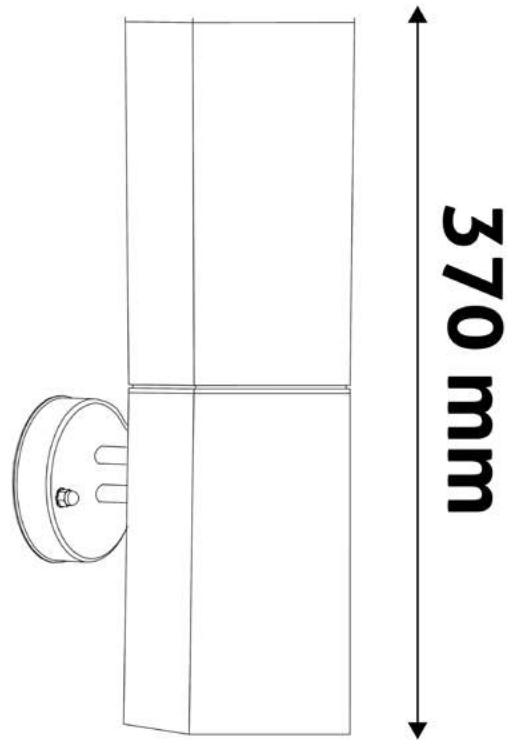

AOLWE27-PAN-AN

5999097941622

1x

OUTDOOR WALL LAMP PANAMA PIR ANTRACIT

max. 1x20W LED | 80x370mm | Stainless steel+PC | 12/c

AOLWE27-PAN-S-AN

5999097941646

80 mm

370 mm

1x

OUTDOOR WALL LAMP PANAMA SATIN NICKEL

max. 1x20W LED | 80x370mm | Stainless steel+PC | 8/c

AOLWE27-PAN-SN

5999097939681

1x

OUTDOOR WALL LAMP PANAMA PIR SATIN NICKEL