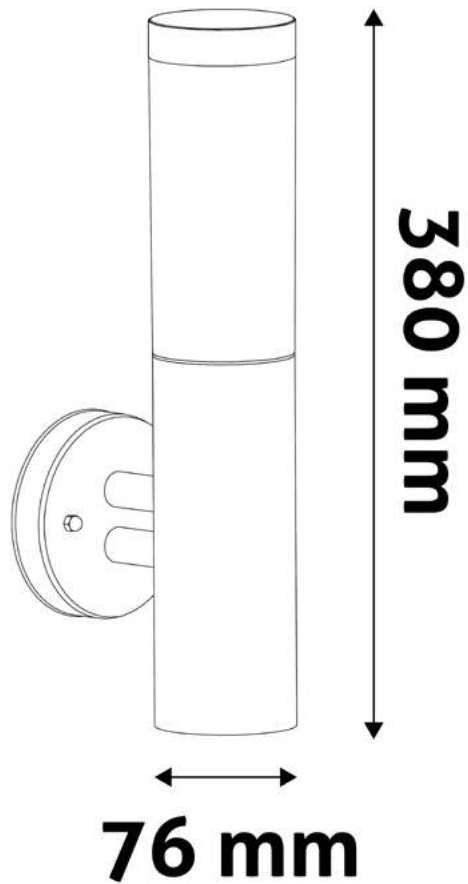

AOLWE27-BOC-B

5999097942124

1x

OUTDOOR WALL LAMP BOCA PIR BLACK

max. 1x20W LED | 76x400mm | Stainless steel+PC | 20/c

AOLWE27-BOC-S-B

5999097942063

1x