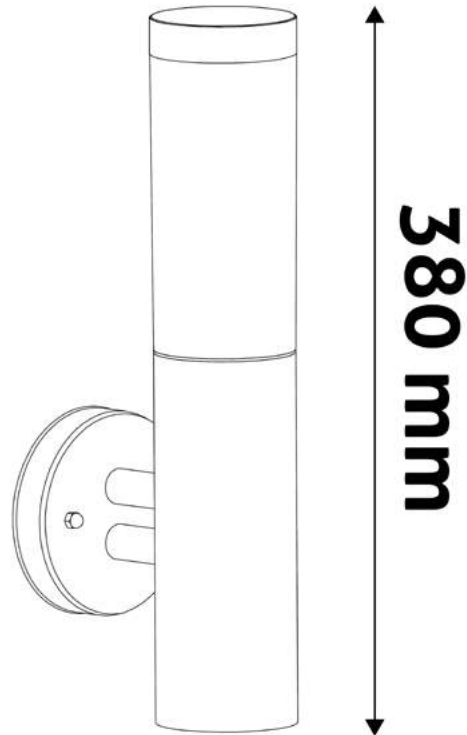

1x

OUTDOOR WALL LAMP BOCA PIR SATIN NICKEL

max. 1x20W LED | 76x400mm | Stainless steel+PC | 20/c

AOLWE27-BOC-S-SN

5999097939667

76 mm

380 mm

1x