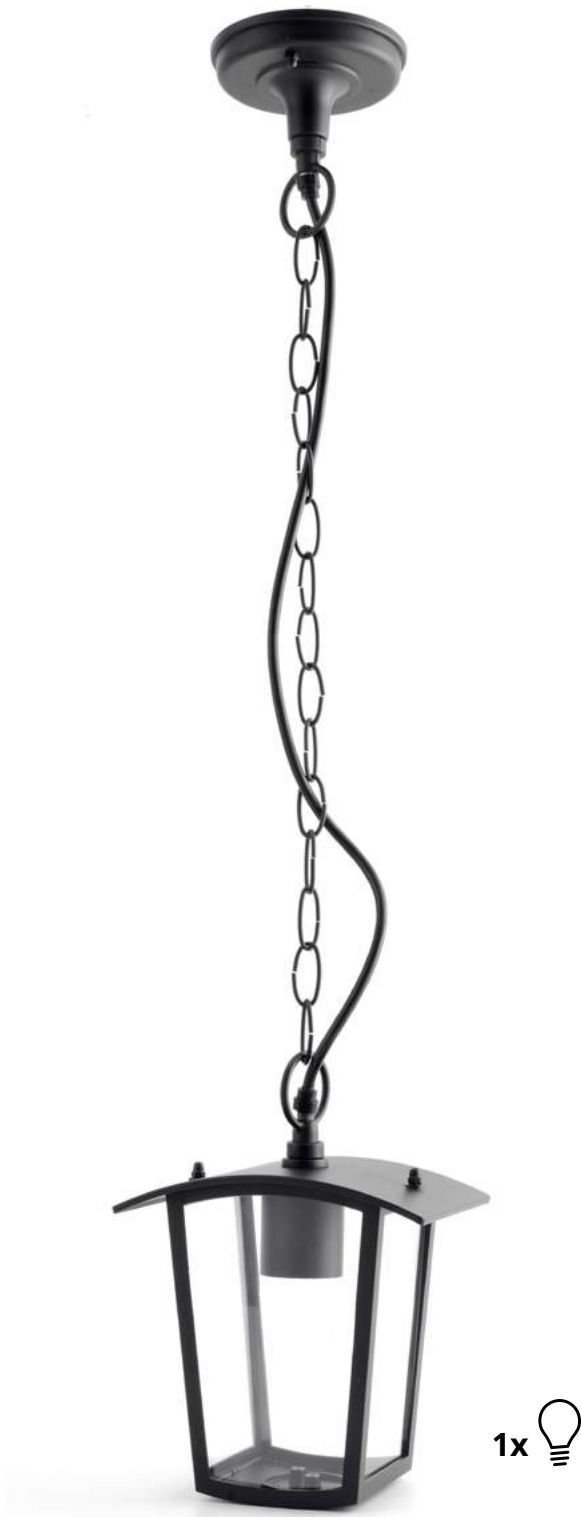

1x

OUTDOOR CEILING LAMP IMPERIAL STAINLESS STEEL

max. 1x20W LED | 240x240mm | Alu+PC | 4/c

AOLCE27-IMP-SN

5999097942285

1x

OUTDOOR CEILING LAMP IMPERIAL ANTIQUE GOLD

max. 1x20W LED | 240x240mm | Alu+PC | 4/c

AOLCE27-IMP-AG

5999097942360

1x

OUTDOOR CEILING LAMP IMPERIAL ANTIQUE WHITE

max. 1x20W LED | 240x240mm | Alu+PC | 4/c

AOLCE27-IMP-AW

5999097942346

1x 

OUTDOOR HANGING LAMP CORONADO BLACK

max. 1x20W LED | 110x175mm | Alu+PC | 6/c

AOLHE27-COR

5999097940144

1x 

OUTDOOR PENDANT LAMP ARIA BLACK

max. 1x40W LED | 166x1050mm | Aluminium | 8/c

AOPL-1XE27-ARIA