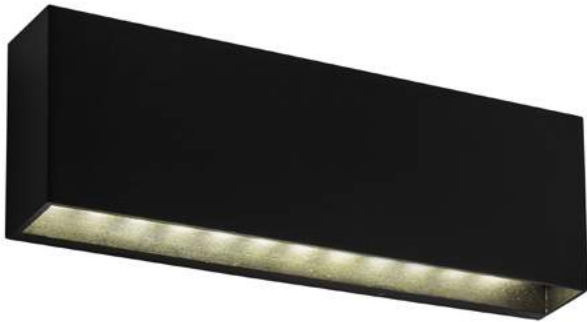

9W | 405lm | 275x112mm | Alu+Plastic | 105° | 12/c

AOLW9WW-VEND	5999097937601
AOLW9WLED-VEND	5999097928609

OUTDOOR WALL LAMP VENICE LED

9W | 393lm | 275x112mm | Alu+Plastic | 128° | 12/c

AOLW9WW-VENU	5999097937625
AOLW9WLED-VENU	5999097928586