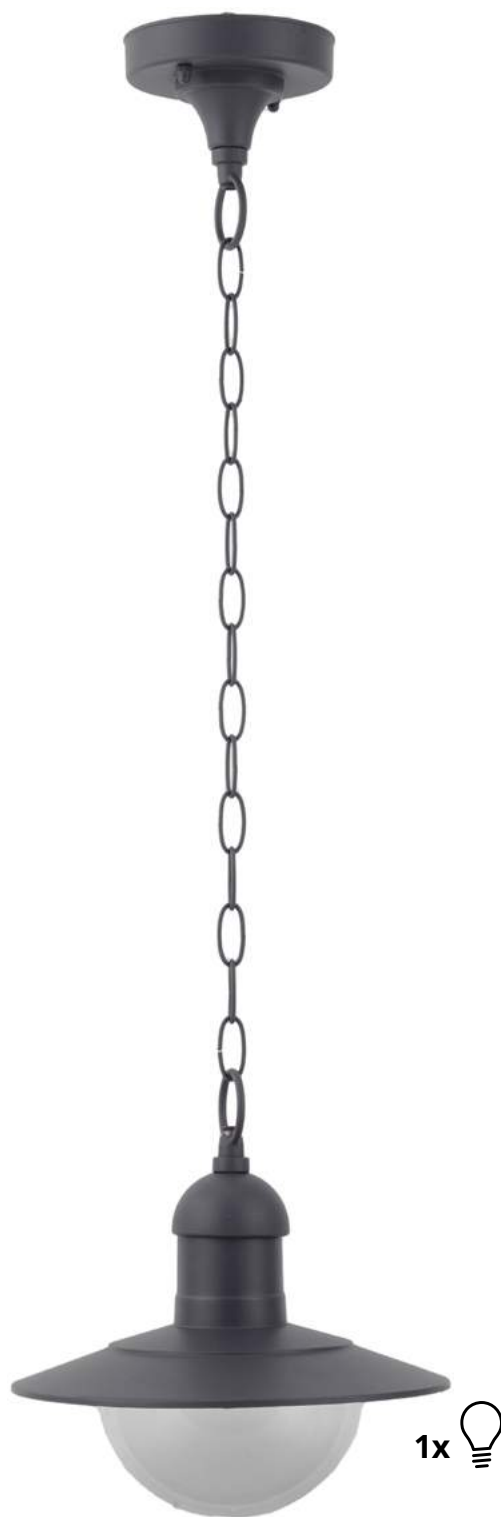

5999097949208

1x 

OUTDOOR PENDANT LAMP BLAKE BLACK

max. 1x60W LED | 150x825mm | PP+Glass | 6/c

AOPL-1XE27-BLA

5999097949420

1x 

OUTDOOR PENDANT LAMP MATEO BLACK

max. 1x60W LED | 166x835mm | pp+pc | 6/c

AOPL-1XE27-MAT

5999097949628

OUTDOOR HANGING LAMP IMPERIAL BLACK

max. 1x20W LED | 240x830mm | Stainless steel+PC | 4/c

AOLHE27-IMP-B

5999097942407

OUTDOOR HANGING LAMP IMPERIAL ANTRACIT

max. 1x20W LED | 240x830mm | Stainless steel+PC | 4/c

AOLHE27-IMP-AN

5999097942421

OUTDOOR HANGING LAMP IMPERIAL STAINLESS STEEL

max. 1x20W LED | 240x830mm | Stainless steel+PC | 4/c

AOLHE27-IMP-SN

5999097942384

OUTDOOR HANGING LAMP IMPERIAL ANTIQUE GOLD

max. 1x20W LED | 240x830mm | Stainless steel+PC | 4/c

AOLHE27-IMP-AG

5999097942469

OUTDOOR HANGING LAMP IMPERIAL ANTIQUE WHITE

max. 1x20W LED | 240x830mm | Stainless steel+PC | 4/c