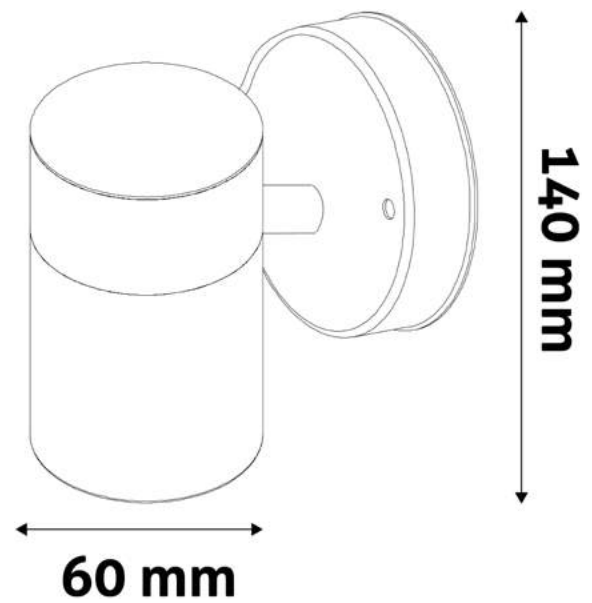

AOLWGU10-PES-AN

5999097941509

OUTDOOR WALL LAMP PEKA SATIN NICKEL

max. 1x10W LED | 60x140mm | Stainless steel+Glass | 8/c

AOLWGU10-PES-SN

5999097940823

60 mm

140 mm