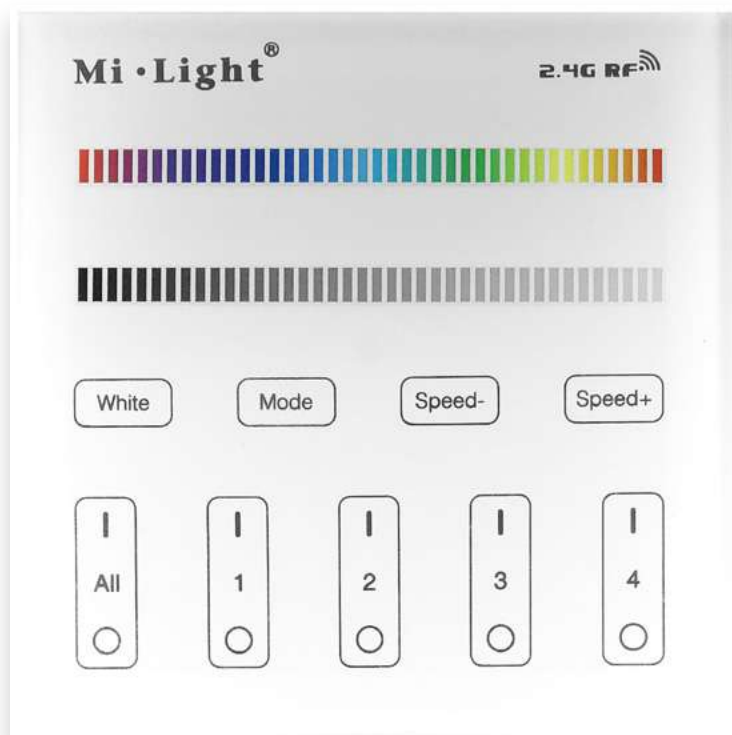

5999562286883

End Cap

LED STRIP 220V RGB CONNECTOR

RGB | 220-240V

ABLS220VRGB-4PINCON

5999562286425

LED STRIP ACCESSORIES

We offer a wide range of accessories that are essential or complementary to the operation of LED strips. You can choose from connectors, wire cables or controllers that are required for controlling tapes.