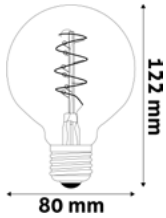

LED SOFT FILAMENT GLOBE

4.5W | E27 | 220-240V | 15 000h | CRI80 | 100/c

ABLSTG27EW-4.5W	5999097950020	400lm	120°	

LED SOFT FILAMENT

4.5W | E27 | 220-240V | 15 000h | CRI80 | 100/c

ABLSTST58EW-4.5W	5999097947280	400lm	360°	

LED SOFT FILAMENT

4.5W | E27 | 220-240V | 15 000h | CRI80 | 80/c

ABLSTFG80EW-4.5W	5999097947303	400lm	360°	

LED SOFT FILAMENT

4.5W | E27 | 220-240V | 15 000h | CRI80 | 100/c

ABLSTFT9EW-4.5W	5999097946382	330lm	360°