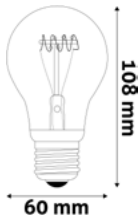

LED SOFT FILAMENT GLOBE

4.5W | E27 | 220-240V | 15 000h | CRI80 | 100/c

ABLSTG27EW-4.5W	5999097950020	400lm	120°	

LED SOFT FILAMENT

4.5W | E27 | 220-240V | 15 000h | CRI80 | 100/c

ABLSTST58EW-4.5W	5999097947280	400lm	360°	

LED SOFT FILAMENT

4.5W | E27 | 220-240V | 15 000h | CRI80 | 80/c

ABLSTFG80EW-4.5W	5999097947303	400lm	360°	

LED SOFT FILAMENT

4.5W | E27 | 220-240V | 15 000h | CRI80 | 100/c

ABLSTFT9EW-4.5W	5999097946382	330lm	360°