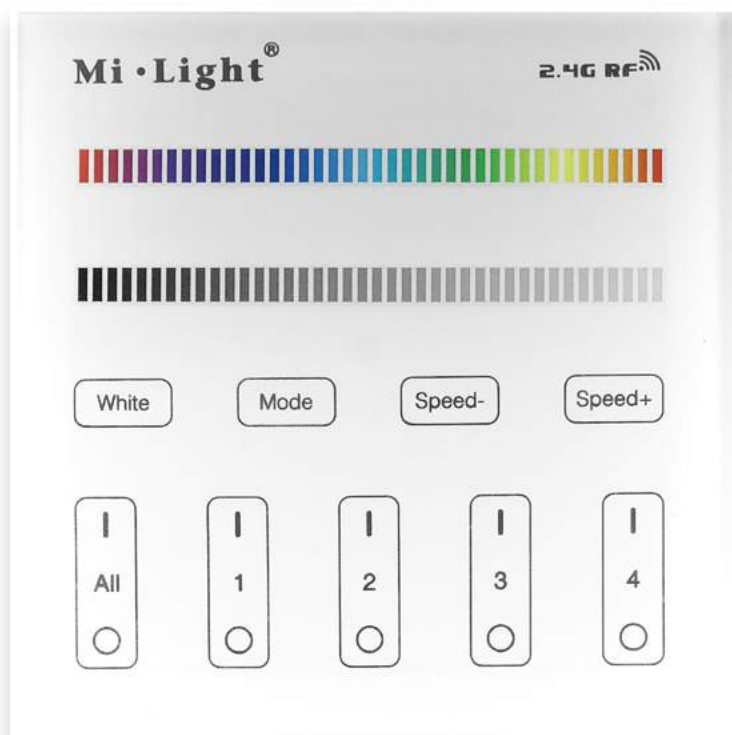

LED STRIP ACCESSORIES

We offer a wide range of accessories that are essential or complementary to the operation of LED strips. You can choose from connectors, wire cables or controllers that are required for controlling tapes.