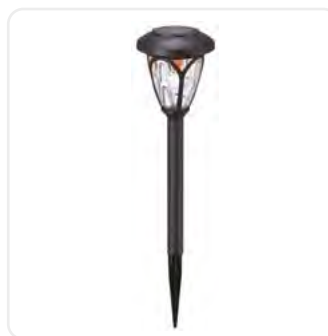

**Garden Solar Lamp 40cm Plastic
RGB 12/showbox**

EGSL-P1LH40RGB-PDQ 5999097986265

1 LED IP44

Ni-MH 1.2V 100mAh

6

Material	Plastic
Color	Black
Size	98x400mm
Packaging	12/b 24/c