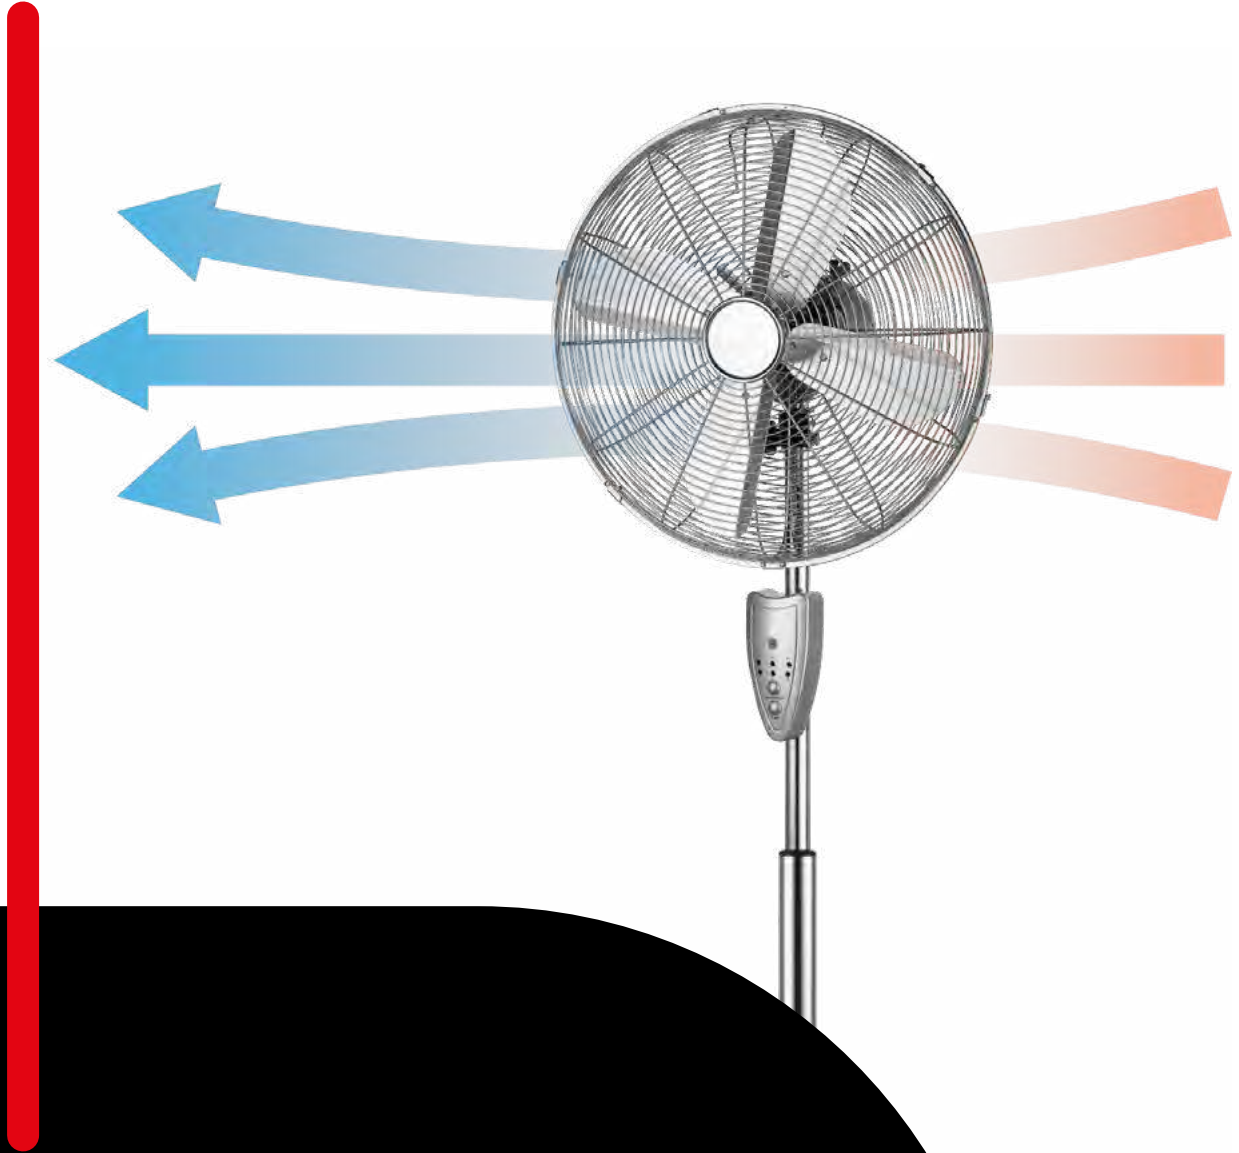

Fans and heaters

Entac portable fans and heaters offer a solution for hot summer days and cold winter months. Their compact design allows you to move them anywhere in your home for comfortable working or relaxing.