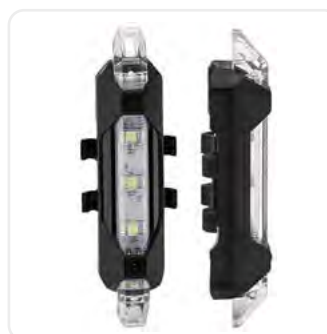

Bikelight Plastic 2W Red Rechargeable

EBL-2W-RED 5999097988245

Material	Plastic
Color	Red
Power source	Li-Polymer 330mAh

Bikelight Plastic 2W White Rechargeable

EBL-2W-WH 5999097988269

Material	Plastic
Color	White
Power source	Li-Polymer 330mAh