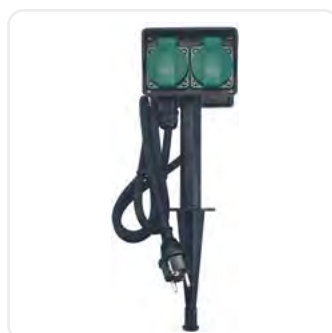

Garden Socket Extension Cord 01S 4 Sockets IP44

ESE1.5G4-5-IP44S 5999097995304