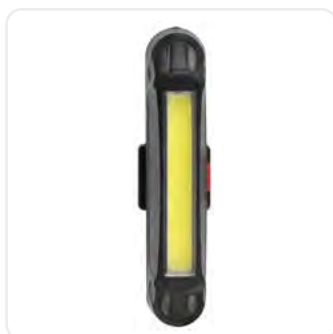

Bikelight Plastic White-Red Rechargeable

EBL-RW-CL 5999097994260

Material	Plastic
Color	Black
Power source	450mAh built in battery