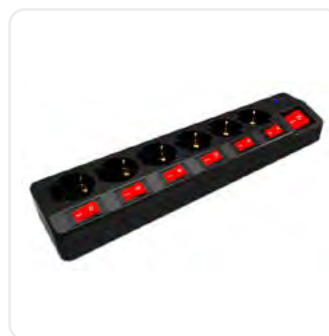

Socket Extension Cord SP 6 Sockets With Separate Switches and Surge Protection

ESE1.5G6-1.5-SW-SP 5999097984681