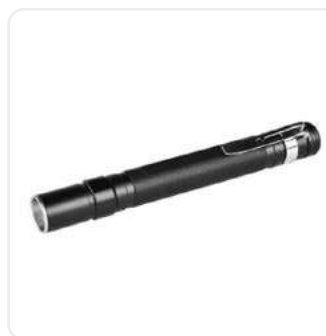

Flashlight Zoom ALU Clip 3W

EFL-ZOOM-3W-ALU 5999097978505

Material	Aluminium
Color	Black
Power source	2xAAA