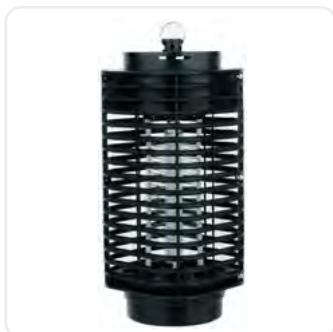

Insect Killer Lamp AC230V

ECL-INS23-AC

5999097988368

Material	Plastic
Color	Black
Power source	220-240V