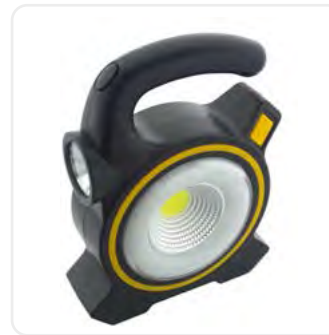

Worklight 1W Rechargeable Solar

EWL-1W-SOL-R 5999097977782

Material	Plastic
Color	Black/Lemon
Power source	Solar+ Li-ion 1500mAh