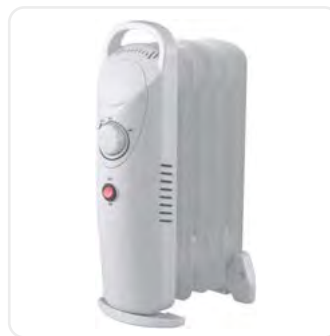

Oil Heater 5 Fins 500W Mini

EOH-5FIN-MINI 5999097995120

 500W	 1
 3	 1.4m

Size 275x410x130mm