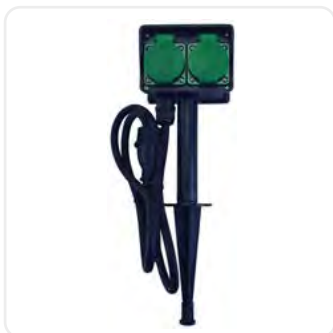

Garden Socket Extension Cord 01S 2 Sockets IP44

ESE1.5G2-1.5-IP44S 5999097987781