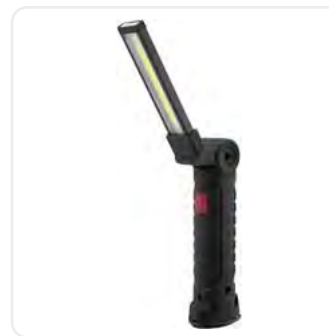

Worklight 27 LED

EWL-27LED-PL 5999097904061

Material	Plastic
Color	Black
Power source	3xAA

Worklight COB 180° Rechargeable

EWL-180-COB-R 5999097979847

Material	Plastic
Color	Black
Power source	Li-ion 1800mAh