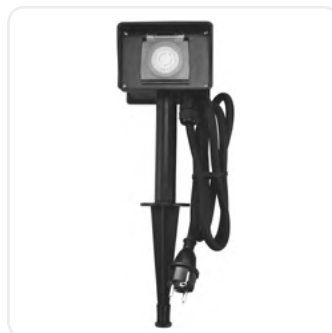

	16A
	3m

Color

Black

Garden Socket Extension Cord 01S 2 Sockets IP44

ESE1.5G2-1.5-IP44S 5999097987781

	16A
	1.5m

Color

Black

Garden Socket Extension Cord 01S 2 Sockets IP44 with Timer

ESE1.5GT2-1.5-IP44S 5999097987804

	16A
	1.5m

Color

Black

Garden Socket Extension Cord 01S 2 Sockets IP44

ESE1.5G2-5-IP44S 5999097987781

	16A
	5m