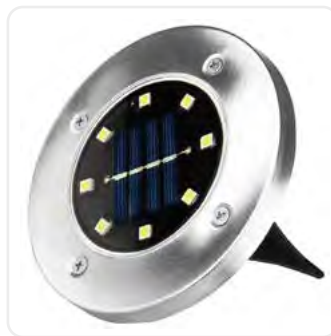

Garden Solar Lamp 10cm Stainless Steel floor lamp 4pcs/box

EGSL-P1LS50-B4

5999097986425