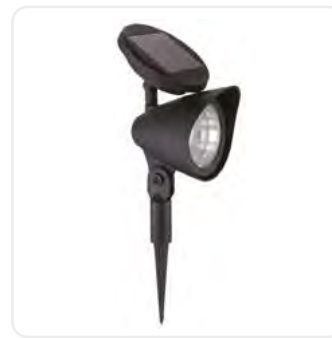

Garden Solar Lamp Reflector 32cm Plastic 12/showbox

EGSL-P3LGF32-PDQ

5999097986241