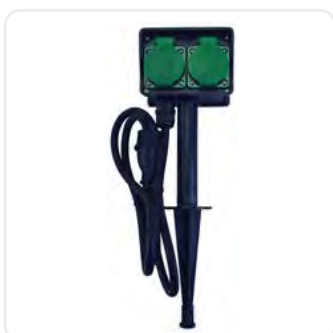

Garden Socket Extension Cord 01S 2 Sockets IP44 with Timer

ESE1.5GT2-1.5-IP44S 5999097987804

	16A
	1.5m

Color

Black

Garden Socket Extension Cord 01S 2 Sockets IP44

ESE1.5G2-5-IP44S 5999097987781

	16A
	5m