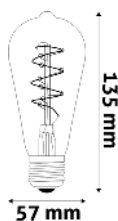

LED SOFT FILAMENT T45

3W | E27 | 220-240V | 25 000hodin | CRI80 | 100/

ABLSFT45EW-3W

5999097926667

180lm

360°

LED SOFT FILAMENT T45

5W | E27 | 220-240V | 25 000hodin | CRI80 | 100/

ABLSFT45EW-5W

5999097924649

360lm

360°

LED SOFT FILAMENT T9

5W | E27 | 220-240V | 25 000hodin | CRI80 | 50/

ABLSFT9EW-5W

5999097924687

360lm

360°

LED SOFT FILAMENT ST58

5W | E27 | 220-240V | 25 000hodin | CRI80 | 20/

ABLSFST58EW-5W

5999097926360

360lm

360°