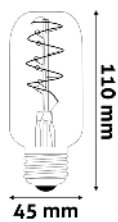

LED SOFT FILAMENT T45

3W | E27 | 220-240V | 25 000hodin | CRI80 | 100/

ABLSFT45EW-3W

5999097926667

180lm

360°

LED SOFT FILAMENT T45

5W | E27 | 220-240V | 25 000hodin | CRI80 | 100/

ABLSFT45EW-5W

5999097924649

360lm

360°

LED SOFT FILAMENT T9

5W | E27 | 220-240V | 25 000hodin | CRI80 | 50/

ABLSFT9EW-5W

5999097924687

360lm

360°

LED SOFT FILAMENT ST58

5W | E27 | 220-240V | 25 000hodin | CRI80 | 20/

ABLSFST58EW-5W

5999097926360

360lm

360°