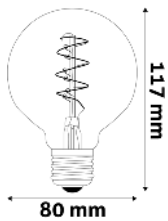

LED SOFT FILAMENT GLOBE

5W | E27 | 220-240V | 25 000hodin | CRI80 | 100/

ABLSFG27EW-5W   5999097924564   360lm   360°

LED SOFT FILAMENT G80

5W | E27 | 220-240V | 25 000hodin | CRI80 | 20/

ABLSFG80EW-5W   5999097924601   360lm   360°