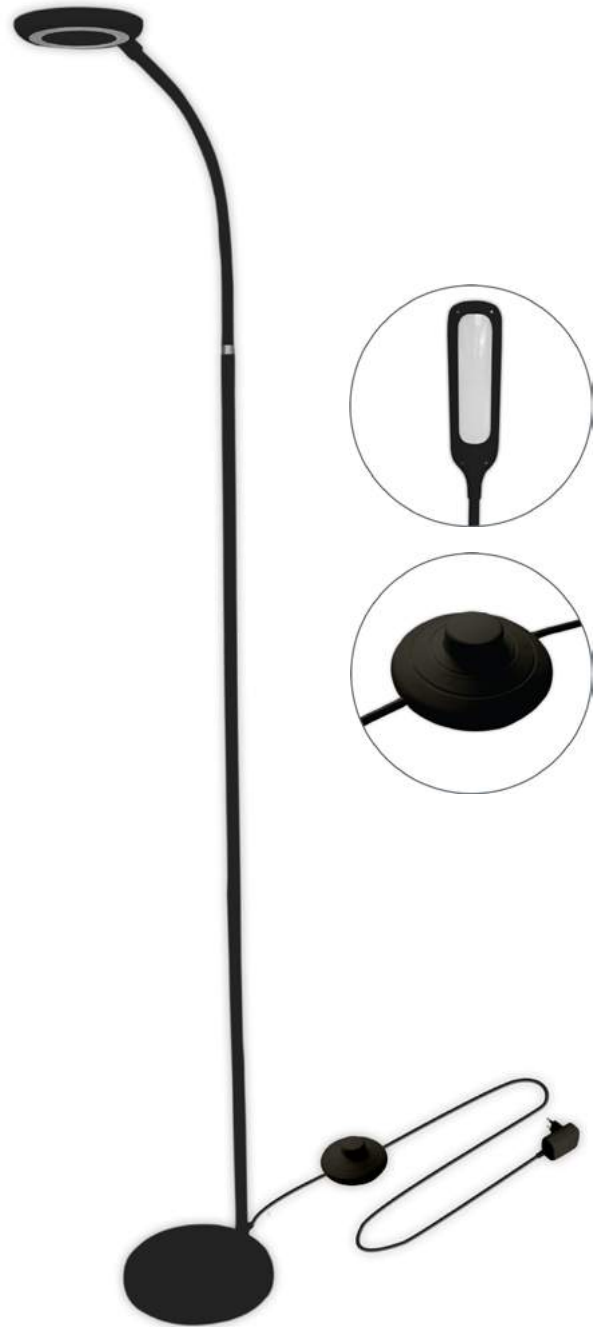

FLOOR LAMPS

An important criteria of a floor lamp is to fade into the style of the room and its furnishing. But that is not all. When installed in the right place, it also shapes our home with its elegance, and convenient functions. The floor lamps available in our assortment are characterised by a modern, simple and yet elegant design. Our products equipped with integrated LED have long lifespans. They are available in warm white and in CCT design, that is their colour temperature can be adjusted using a remote controller.

CORNER LIGHT
PAGE - 97.

LED FLOOR LAMP ANGEL

12W | 500lm | 170° | White | 1 390mm | 5/c

ABLFL-12W-ANGEL-W

5999097919362

LED FLOOR LAMP ANGEL

12W | 500lm | 170° | Black | 1 390mm | 5/c

ABLFL-12W-ANGEL-B

5999097919447

LED FLOOR LAMP REMO

9W | 500lm | 170° | White | 1 800mm | 5/c

ABLFL-9W-REMO-W

5999097919423

LED FLOOR LAMP REMO

9W | 500lm | 170° | Black | 1 800mm | 5/c

ABLFL-9W-REMO-B

5999097919409

LED FLOOR LAMP TWIST

18W | 630lm | 120° | Aluminium | 1 340mm

ABLFL-WW-TWI	5999097939100
ABLFL-NW-TWI	5999097939124

LED FLOOR LAMP WAVE

18W | 880lm | 120° | Gold | 1 340mm

ABLFL-WW-WAV	5999097939148
ABLFL-NW-WAV	5999097939162