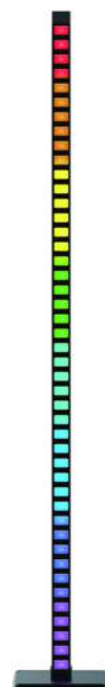

FLOOR LAMPS

An important criteria of a floor lamp is to fade into the style of the room and its furnishing. But that is not all. When installed in the right place, it also shapes our home with its elegance, and convenient functions. The floor lamps available in our assortment are characterised by a modern, simple and yet elegant design. Our products equipped with integrated LED have long lifespans. They are available in warm white and in CCT design, that is their colour temperature can be adjusted using a remote controller.

FLOOR LAMPS

ANGEL
PAGE - 92.

REMO
PAGE - 93.

TWIST
PAGE - 95.

WAVE
PAGE - 95.

CORNER LIGHT
PAGE - 96.

CORNER LIGHT
PAGE - 96.

CORNER LIGHT
PAGE - 97.

CORNER LIGHT
PAGE - 97.

LED FLOOR LAMP ANGEL

12W | 500lm | 170° | White | 1 390mm | 5/c

ABLFL-12W-ANGEL-W

5999097919362

LED FLOOR LAMP ANGEL

12W | 500lm | 170° | Black | 1 390mm | 5/c

ABLFL-12W-ANGEL-B

5999097919409

LED FLOOR LAMP TWIST

18W | 630lm | 120° | Aluminium | 1 340mm

ABLFL-WW-TWI	5999097939100
ABLFL-NW-TWI	5999097939124

LED FLOOR LAMP WAVE

18W | 880lm | 120° | Gold | 1 340mm

ABLFL-WW-WAV	5999097939148
ABLFL-NW-WAV	5999097939162