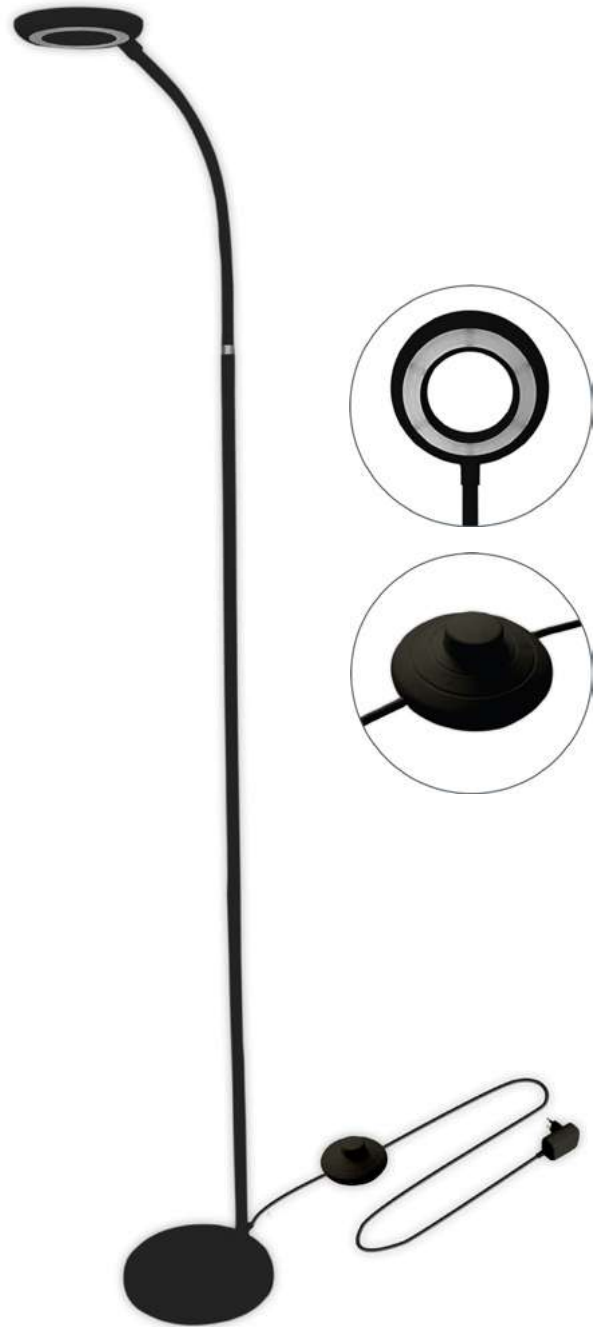

## FLOOR LAMPS

---

An important criteria of a floor lamp is to fade into the style of the room and its furnishing. But that is not all. When installed in the right place, it also shapes our home with its elegance, and convenient functions. The floor lamps available in our assortment are characterised by a modern, simple and yet elegant design. Our products equipped with integrated LED have long lifespans. They are available in warm white and in CCT design, that is their colour temperature can be adjusted using a remote controller.

**CORNER LIGHT**  
PAGE - 91.

**CORNER LIGHT**  
PAGE - 91.

**LED FLOOR LAMP ANGEL**

12W | 500lm | 170° | White | 1 390mm | 5/c

ABLFL-12W-ANGEL-W

5999097919362

**LED FLOOR LAMP ANGEL**

12W | 500lm | 170° | Black | 1 390mm | 5/c

ABLFL-12W-ANGEL-B

5999097919447

**LED FLOOR LAMP REMO**

9W | 500lm | 170° | White | 1 800mm | 5/c

ABLFL-9W-REMO-W

5999097919423

**LED FLOOR LAMP REMO**

9W | 500lm | 170° | Black | 1 800mm | 5/c

ABLFL-9W-REMO-B

5999097919409

XL

**LED FLOOR LAMP TWIST**

15W | 750lm | 120° | Aluminium | 1 340mm

ABLFL-15W-TWI	5999097929408
---------------	---------------

XL

**LED FLOOR LAMP TWIST**