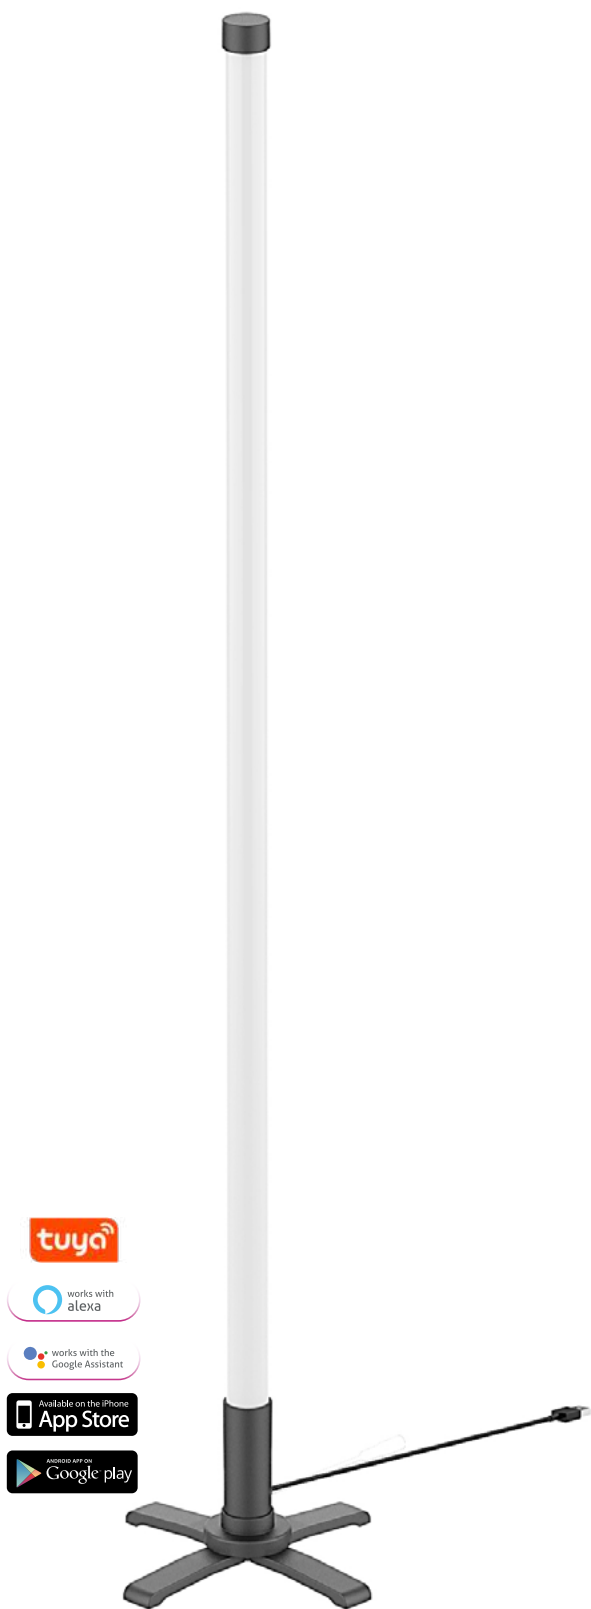

LED RGB CORNER LIGHT 8W RGB+IC WITH IR REMOTE
8W | 120° | 1.5mm

ABSL-CLP8W-RGBIC 5999097953342