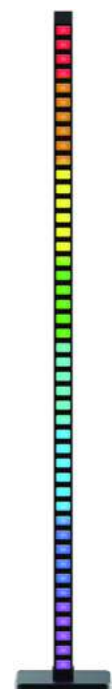

## NÁZEV PRODUKTU

PIKTOGRAMY

SPECIFIKACE

NÁČRT

DALŠÍ  
INFORMACE

BARVA SVĚTLA  
(CHROMATIČNOST)

KÓD VÝROBKU

EAN

## FLOOR LAMPS

---

An important criteria of a floor lamp is to fade into the style of the room and its furnishing. But that is not all. When installed in the right place, it also shapes our home with its elegance, and convenient functions. The floor lamps available in our assortment are characterised by a modern, simple and yet elegant design. Our products equipped with integrated LED have long lifespans. They are available in warm white and in CCT design, that is their colour temperature can be adjusted using a remote controller.

# FLOOR LAMPS

---

**ANGEL**  
PAGE - 86.

**REMO**  
PAGE - 87.

**TWIST**  
PAGE - 88.

**WAVE**  
PAGE - 89.

**CORNER LIGHT**  
PAGE - 90.

**CORNER LIGHT**  
PAGE - 90.

**CORNER LIGHT**  
PAGE - 91.

**CORNER LIGHT**  
PAGE - 91.

**LED FLOOR LAMP ANGEL**

12W | 500lm | 170° | White | 1 390mm | 5/c

ABLFL-12W-ANGEL-W

5999097919362

**LED FLOOR LAMP ANGEL**

12W | 500lm | 170° | Black | 1 390mm | 5/c