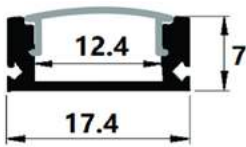

ALU PROFILE "V" 15.8X15.8MM CORNER WITH CLEAR COVER 1M

15,8x15,8mm | 1m | Silver

AAP-C-1M-S-CL 5999097953748

ALU PROFILE "V" 15.8X15.8MM CORNER WITH FROSTED COVER 1M

15,8x15,8mm | 1m | Silver

AAP-C-1M-S-FR 5999097954141

SURFACE MOUNTED/RECESSED

**ALU PROFILE "U" 17.2X14.4MM NORMAL BLACK WITH BLACK COVER 1M**

17,2x14,4mm | 1m | Black

AAP-SM1714-1M-BB

5999097954929

**ALU PROFILE "U" 17.4X7MM NORMAL BLACK WITH BLACK COVER 1M**

17,4x7mm | 1m | Black

AAP-SM177-1M-BB

5999097954561

**ALU PROFILE "U" 17.4X7MM NORMAL WITH MILKY COVER 1M**

17,4x7mm | 1m | Silver

AAP-SM177-1M-MK

5999097954844

**ALU PROFILE "U" 15.9X7.8MM NORMAL WITH CLEAR COVER 1M**