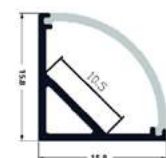

ALU PROFILE "V" 18.1X18.1MM CORNER WITH MILKY COVER 1M

18,1x18,1mm | Silver

AAP-C1818-1M-S-MK 5999097955223

ALU PROFILE "V" 15.8X15.8MM CORNER WITH SQUARED MILKY COVER 1M

15,8x15,8mm | Silver

AAP-CSC-1M-S-MK 5999097955209

ALU PROFILE "V" 15.8X15.8MM CORNER WITH MILKY COVER 1M

15,8x15,8mm | Silver

AAP-C-1M-S-MK 5999097953762

ALU PROFILE "V" 15.8X15.8MM CORNER WITH MILKY COVER 2M

15,8x15,8mm | 2m | Silver

AAP-C-2M-S-MK 5999097953809

ALU PROFILE "V" 15.8X15.8MM CORNER WITH CLEAR COVER 2M

15,8x15,8mm | 2m | Silver

AAP-C-2M-S-CL 5999097953786

ALU PROFILE "V" 15.8X15.8MM CORNER WITH BLACK COVER 1M

15,8x15,8mm | 1m | Silver

AAP-C-1M-S-BK 5999097954547

ALU PROFILE "V" 15.8X15.8MM CORNER WITH CLEAR COVER 1M

15,8x15,8mm | 1m | Silver

AAP-C-1M-S-CL 5999097953748

ALU PROFILE "V" 15.8X15.8MM CORNER WITH FROSTED COVER 1M

15,8x15,8mm | 1m | Silver

AAP-C-1M-S-FR 5999097954141