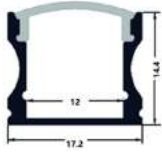

ALU PROFILE "V" 15.8X15.8MM CORNER WITH CLEAR COVER 2M

15,8x15,8mm | 2m | Silver

AAP-C-2M-S-CL 5999097953786

ALU PROFILE "V" 15.8X15.8MM CORNER WITH BLACK COVER 1M

15,8x15,8mm | 1m | Silver

AAP-C-1M-S-BK 5999097954547

ALU PROFILE "V" 15.8X15.8MM CORNER WITH CLEAR COVER 1M

15,8x15,8mm | 1m | Silver

AAP-C-1M-S-CL 5999097953748

ALU PROFILE "V" 15.8X15.8MM CORNER WITH FROSTED COVER 1M

15,8x15,8mm | 1m | Silver

AAP-C-1M-S-FR 5999097954141

SURFACE MOUNTED/RECESSED

**ALU PROFILE "U" 17.2X14.4MM NORMAL BLACK WITH BLACK COVER 1M**

17,2x14,4mm | 1m | Black

AAP-SM1714-1M-BB

5999097954929

**ALU PROFILE "U" 17.4X7MM NORMAL BLACK WITH BLACK COVER 1M**

17,4x7mm | 1m | Black

AAP-SM177-1M-BB

5999097954561

**ALU PROFILE "U" 17.4X7MM NORMAL WITH MILKY COVER 1M**

17,4x7mm | 1m | Silver

AAP-SM177-1M-MK

5999097954844

**ALU PROFILE "U" 15.9X7.8MM NORMAL WITH CLEAR COVER 1M**