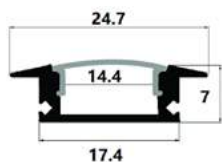

21,7x7,8mm | 2m | Silver

AAP-UR-2M-S-MK

5999097953601

**ALU PROFILE "U" 15.2X7.8MM RECESSED WITH FROSTED COVER 1M**

15,2x7,8mm | 1m | Silver

AAP-UR-1M-S-FR

5999097954103

**ALU PROFILE "U" 15.2X7.8MM RECESSED WITH FROSTED COVER 2M**

21,7x7,8mm | 2m | Silver

AAP-UR-2M-S-FR

5999097954127

**ALU PROFILE "U" 24X14.2MM RECESSED BLACK WITH BLACK COVER 1M**

24x14,2mm | 1m | Black

AAP-UR1714-1M-BB

5999097954981

**ALU PROFILE "U" 24.7X7MM RECESSED BLACK WITH BLACK COVER 1M**

24,7x7mm | 1m | Black

AAP-UR177-1M-BB

5999097954868

WALL

ALU PROFILE SIDEWALL FOR HIDDEN LIGHTING WITH CLEAR COVER 1M

18x43mm | 1m | Silver

AAP-W-1M-S-CL

5999097953380