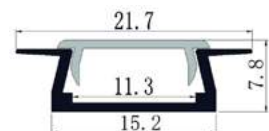

17,2x14,4mm | 1m | Silver

AAP-SM1714-1M-CL 5999097954943

ALU PROFILE "U" 17.4X7MM NORMAL WITH CLEAR COVER 1M

17,4x7mm | 1m | Silver

AAP-SM177-1M-CL 5999097954820

ALU PROFILE "U" 17.2X14.4MM NORMAL WITH MILKY COVER 1M

17,2x14,4mm | 1m | Silver

AAP-SM1714-1M-MK 5999097954967

ALU PROFILE "U" 21.7X7.8MM RECESSED WITH CLEAR COVER 1M

21,7x7,8mm | 1m | Silver

AAP-UR-1M-S-CL 5999097953540

ALU PROFILE "U" 21.7X7.8MM RECESSED WITH CLEAR COVER 2M

21,7x7,8mm | 2m | Silver

AAP-UR-2M-S-CL 5999097953588

ALU PROFILE "U" 24X14.2MM RECESSED WITH CLEAR COVER 1M

24x14,2mm | 1m | Silver

AAP-UR1714-1M-CL 5999097955001

ALU PROFILE "U" 24.7X7MM RECESSED WITH CLEAR COVER 1M