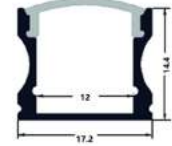

15,9x7,8mm | 1m | Silver

AAP-N-1M-S-FR

5999097945286

**ALU PROFILE "U" 15.9X7.8MM NORMAL WITH FROSTED COVER 2M**

15,9x7,8mm | 2m | Silver

AAP-N-2M-S-FR

5999097945309

**ALU PROFILE "U" 15.9X7.8MM NORMAL WITH MILKY COVER 1M**

15,9x7,8mm | 1m | Silver

AAP-N-1M-S-MK

5999097953502

ALU PROFILE "U" 15.9X7.8MM NORMAL WITH MILKY COVER 2M

15,9x7,8mm | 2m | Silver

AAP-N-2M-S-MK 5999097953526

ALU PROFILE "U" 17.2X14.4MM NORMAL WITH CLEAR COVER 1M

17,2x14,4mm | 1m | Silver

AAP-SM1714-1M-CL 5999097954943

ALU PROFILE "U" 17.4X7MM NORMAL WITH CLEAR COVER 1M

17,4x7mm | 1m | Silver

AAP-SM177-1M-CL 5999097954820

ALU PROFILE "U" 17.2X14.4MM NORMAL WITH MILKY COVER 1M

17,2x14,4mm | 1m | Silver

AAP-SM1714-1M-MK 5999097954967

ALU PROFILE "U" 21.7X7.8MM RECESSED WITH CLEAR COVER 1M

21,7x7,8mm | 1m | Silver

AAP-UR-1M-S-CL 5999097953540

ALU PROFILE "U" 21.7X7.8MM RECESSED WITH CLEAR COVER 2M