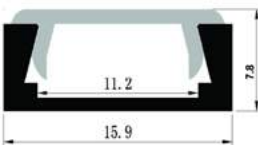

17,4x7mm | 1m | Black

AAP-SM177-1M-BB

5999097954561

**ALU PROFILE "U" 17.4X7MM NORMAL WITH MILKY COVER 1M**

17,4x7mm | 1m | Silver

AAP-SM177-1M-MK

5999097954844

**ALU PROFILE "U" 15.9X7.8MM NORMAL WITH CLEAR COVER 1M**

15,9x7,8mm | 1m | Silver

AAP-N-1M-S-CL

5999097953465

**ALU PROFILE "U" 15.9X7.8MM NORMAL WITH CLEAR COVER 2M**

15,9x7,8mm | 2m | Silver

AAP-N-2M-S-CL

5999097953489

**ALU PROFILE "U" 15.9X7.8MM NORMAL WITH FROSTED COVER 1M**