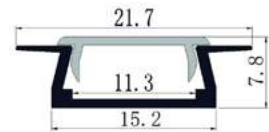

15,9x7,8mm | 1m | Silver

AAP-N-1M-S-MK

5999097953502

ALU PROFILE "U" 15.9X7.8MM NORMAL WITH MILKY COVER 2M

15,9x7,8mm | 2m | Silver

AAP-N-2M-S-MK 5999097953526

ALU PROFILE "U" 17.2X14.4MM NORMAL WITH CLEAR COVER 1M

17,2x14,4mm | 1m | Silver

AAP-SM1714-1M-CL 5999097954943

ALU PROFILE "U" 17.4X7MM NORMAL WITH CLEAR COVER 1M

17,4x7mm | 1m | Silver

AAP-SM177-1M-CL 5999097954820

ALU PROFILE "U" 17.2X14.4MM NORMAL WITH MILKY COVER 1M

17,2x14,4mm | 1m | Silver

AAP-SM1714-1M-MK 5999097954967

ALU PROFILE "U" 21.7X7.8MM RECESSED WITH CLEAR COVER 1M

21,7x7,8mm | 1m | Silver

AAP-UR-1M-S-CL 5999097953540

ALU PROFILE "U" 21.7X7.8MM RECESSED WITH CLEAR COVER 2M

21,7x7,8mm | 2m | Silver

AAP-UR-2M-S-CL 5999097953588

ALU PROFILE "U" 24X14.2MM RECESSED WITH CLEAR COVER 1M

24x14,2mm | 1m | Silver

AAP-UR1714-1M-CL 5999097955001

ALU PROFILE "U" 24.7X7MM RECESSED WITH CLEAR COVER 1M