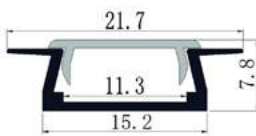

21,7x7,8mm | 1m | Silver

AAP-UR-1M-S-MK

5999097953564

**ALU PROFILE "U" 24.7X7MM RECESSED WITH MILKY COVER 1M**

24,7x7mm | 1m | Silver

AAP-UR177-1M-MK

5999097954905

**ALU PROFILE "U" 15.2X7.8MM RECESSED WITH MILKY COVER 2M**