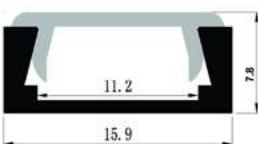

17,4x7mm | 1m | Black

AAP-SM177-1M-BB

5999097954561

**ALU PROFILE "U" 17.4X7MM NORMAL WITH MILKY COVER 1M**

17,4x7mm | 1m | Silver

AAP-SM177-1M-MK

5999097954844

**ALU PROFILE "U" 15.9X7.8MM NORMAL WITH CLEAR COVER 1M**

15,9x7,8mm | 1m | Silver

AAP-N-1M-S-CL

5999097953465

**ALU PROFILE "U" 15.9X7.8MM NORMAL WITH CLEAR COVER 2M**

15,9x7,8mm | 2m | Silver

AAP-N-2M-S-CL

5999097953489

**ALU PROFILE "U" 15.9X7.8MM NORMAL WITH FROSTED COVER 1M**

15,9x7,8mm | 1m | Silver

AAP-N-1M-S-FR

5999097945286

**ALU PROFILE "U" 15.9X7.8MM NORMAL WITH FROSTED COVER 2M**

15,9x7,8mm | 2m | Silver

AAP-N-2M-S-FR

5999097945309

**ALU PROFILE "U" 15.9X7.8MM NORMAL WITH MILKY COVER 1M**

15,9x7,8mm | 1m | Silver

AAP-N-1M-S-MK

5999097953502

ALU PROFILE "U" 15.9X7.8MM NORMAL WITH MILKY COVER 2M

15,9x7,8mm | 2m | Silver

AAP-N-2M-S-MK 5999097953526

ALU PROFILE "U" 17.2X14.4MM NORMAL WITH CLEAR COVER 1M