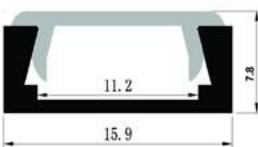

17,4x7mm | 1m | Black

AAP-SM177-1M-BB

5999097954561

**ALU PROFILE "U" 17.4X7MM NORMAL WITH MILKY COVER 1M**

17,4x7mm | 1m | Silver

AAP-SM177-1M-MK

5999097954844

**ALU PROFILE "U" 15.9X7.8MM NORMAL WITH CLEAR COVER 1M**

15,9x7,8mm | 1m | Silver

AAP-N-1M-S-CL

5999097953465

**ALU PROFILE "U" 15.9X7.8MM NORMAL WITH CLEAR COVER 2M**

15,9x7,8mm | 2m | Silver

AAP-N-2M-S-CL

5999097953489

**ALU PROFILE "U" 15.9X7.8MM NORMAL WITH FROSTED COVER 1M**