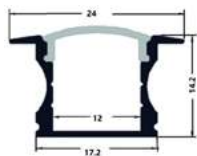

21,7x7,8mm | 1m | Silver

AAP-UR-1M-S-MK

5999097953564

**ALU PROFILE "U" 24.7X7MM RECESSED WITH MILKY COVER 1M**

24,7x7mm | 1m | Silver

AAP-UR177-1M-MK

5999097954905

**ALU PROFILE "U" 15.2X7.8MM RECESSED WITH MILKY COVER 2M**

21,7x7,8mm | 2m | Silver

AAP-UR-2M-S-MK

5999097953601

**ALU PROFILE "U" 15.2X7.8MM RECESSED WITH FROSTED COVER 1M**

15,2x7,8mm | 1m | Silver

AAP-UR-1M-S-FR

5999097954103

**ALU PROFILE "U" 15.2X7.8MM RECESSED WITH FROSTED COVER 2M**

21,7x7,8mm | 2m | Silver

AAP-UR-2M-S-FR

5999097954127

**ALU PROFILE "U" 24X14.2MM RECESSED BLACK WITH BLACK COVER 1M**

24x14,2mm | 1m | Black

AAP-UR1714-1M-BB

5999097954981

**ALU PROFILE "U" 24.7X7MM RECESSED BLACK WITH BLACK COVER 1M**