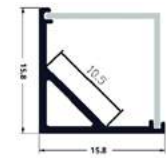

ALU PROFILE "V" 18.1X18.1MM CORNER WITH MILKY COVER 1M

18,1x18,1mm | Silver

AAP-C1818-1M-S-MK 5999097955223

ALU PROFILE "V" 15.8X15.8MM CORNER WITH SQUARED MILKY COVER 1M

15,8x15,8mm | Silver

AAP-CSC-1M-S-MK 5999097955209

ALU PROFILE "V" 15.8X15.8MM CORNER WITH MILKY COVER 1M

15,8x15,8mm | Silver

AAP-C-1M-S-MK 5999097953762

ALU PROFILE "V" 15.8X15.8MM CORNER WITH MILKY COVER 2M

15,8x15,8mm | 2m | Silver

AAP-C-2M-S-MK 5999097953809

ALU PROFILE "V" 15.8X15.8MM CORNER WITH CLEAR COVER 2M

15,8x15,8mm | 2m | Silver

AAP-C-2M-S-CL 5999097953786

ALU PROFILE "V" 15.8X15.8MM CORNER WITH BLACK COVER 1M

15,8x15,8mm | 1m | Silver

AAP-C-1M-S-BK 5999097954547

ALU PROFILE "V" 15.8X15.8MM CORNER WITH CLEAR COVER 1M

15,8x15,8mm | 1m | Silver

AAP-C-1M-S-CL 5999097953748

ALU PROFILE "V" 15.8X15.8MM CORNER WITH FROSTED COVER 1M

15,8x15,8mm | 1m | Silver

AAP-C-1M-S-FR 5999097954141