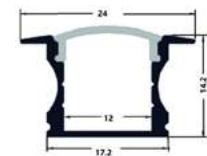

17,2x14,4mm | 1m | Silver

AAP-SM1714-1M-CL 5999097954943

ALU PROFILE "U" 17.4X7MM NORMAL WITH CLEAR COVER 1M

17,4x7mm | 1m | Silver

AAP-SM177-1M-CL 5999097954820

ALU PROFILE "U" 17.2X14.4MM NORMAL WITH MILKY COVER 1M

17,2x14,4mm | 1m | Silver

AAP-SM1714-1M-MK 5999097954967

ALU PROFILE "U" 21.7X7.8MM RECESSED WITH CLEAR COVER 1M

21,7x7,8mm | 1m | Silver

AAP-UR-1M-S-CL 5999097953540

ALU PROFILE "U" 21.7X7.8MM RECESSED WITH CLEAR COVER 2M

21,7x7,8mm | 2m | Silver

AAP-UR-2M-S-CL 5999097953588

ALU PROFILE "U" 24X14.2MM RECESSED WITH CLEAR COVER 1M

24x14,2mm | 1m | Silver

AAP-UR1714-1M-CL 5999097955001

ALU PROFILE "U" 24.7X7MM RECESSED WITH CLEAR COVER 1M

24,7x7mm | 1m | Silver

AAP-UR177-1M-CL 5999097954882

ALU PROFILE "U" 24X14.2MM RECESSED WITH MILKY COVER 1M

24,1x14,2mm | 1m | Silver

AAP-UR1714-1M-MK 5999097955025

**ALU PROFILE "U" 15.2X7.8MM RECESSED WITH MILKY COVER 1M**