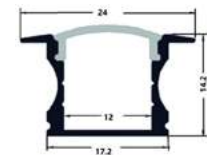

21,7x7,8mm | 2m | Silver

AAP-UR-2M-S-CL 5999097953588

ALU PROFILE "U" 24X14.2MM RECESSED WITH CLEAR COVER 1M

24x14,2mm | 1m | Silver

AAP-UR1714-1M-CL 5999097955001

ALU PROFILE "U" 24.7X7MM RECESSED WITH CLEAR COVER 1M

24,7x7mm | 1m | Silver

AAP-UR177-1M-CL 5999097954882

ALU PROFILE "U" 24X14.2MM RECESSED WITH MILKY COVER 1M

24,1x14,2mm | 1m | Silver

AAP-UR1714-1M-MK 5999097955025

**ALU PROFILE "U" 15.2X7.8MM RECESSED WITH MILKY COVER 1M**

21,7x7,8mm | 1m | Silver

AAP-UR-1M-S-MK

5999097953564

**ALU PROFILE "U" 24.7X7MM RECESSED WITH MILKY COVER 1M**

24,7x7mm | 1m | Silver

AAP-UR177-1M-MK

5999097954905

**ALU PROFILE "U" 15.2X7.8MM RECESSED WITH MILKY COVER 2M**