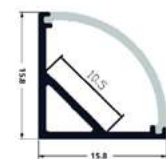

ALU PROFILE "V" 18.1X18.1MM CORNER WITH MILKY COVER 1M

18,1x18,1mm | Silver

AAP-C1818-1M-S-MK 5999097955223

ALU PROFILE "V" 15.8X15.8MM CORNER WITH SQUARED MILKY COVER 1M

15,8x15,8mm | Silver

AAP-CSC-1M-S-MK 5999097955209

ALU PROFILE "V" 15.8X15.8MM CORNER WITH MILKY COVER 1M

15,8x15,8mm | Silver

AAP-C-1M-S-MK 5999097953762

ALU PROFILE "V" 15.8X15.8MM CORNER WITH MILKY COVER 2M

15,8x15,8mm | 2m | Silver

AAP-C-2M-S-MK 5999097953809

ALU PROFILE "V" 15.8X15.8MM CORNER WITH CLEAR COVER 2M

15,8x15,8mm | 2m | Silver

AAP-C-2M-S-CL 5999097953786

ALU PROFILE "V" 15.8X15.8MM CORNER WITH BLACK COVER 1M

15,8x15,8mm | 1m | Silver

AAP-C-1M-S-BK 5999097954547

ALU PROFILE "V" 15.8X15.8MM CORNER WITH CLEAR COVER 1M

15,8x15,8mm | 1m | Silver

AAP-C-1M-S-CL 5999097953748

ALU PROFILE "V" 15.8X15.8MM CORNER WITH FROSTED COVER 1M

15,8x15,8mm | 1m | Silver

AAP-C-1M-S-FR 5999097954141