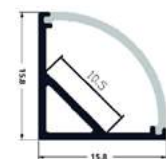

ALU PROFILE "V" 18.1X18.1MM CORNER WITH MILKY COVER 1M

18,1x18,1mm | Silver

AAP-C1818-1M-S-MK 5999097955223

ALU PROFILE "V" 15.8X15.8MM CORNER WITH SQUARED MILKY COVER 1M

15,8x15,8mm | Silver

AAP-CSC-1M-S-MK 5999097955209

ALU PROFILE "V" 15.8X15.8MM CORNER WITH MILKY COVER 1M

15,8x15,8mm | Silver

AAP-C-1M-S-MK 5999097953762

ALU PROFILE "V" 15.8X15.8MM CORNER WITH MILKY COVER 2M

15,8x15,8mm | 2m | Silver

AAP-C-2M-S-MK 5999097953809

ALU PROFILE "V" 15.8X15.8MM CORNER WITH CLEAR COVER 2M

15,8x15,8mm | 2m | Silver

AAP-C-2M-S-CL 5999097953786

ALU PROFILE "V" 15.8X15.8MM CORNER WITH BLACK COVER 1M

15,8x15,8mm | 1m | Silver

AAP-C-1M-S-BK 5999097954547

ALU PROFILE "V" 15.8X15.8MM CORNER WITH CLEAR COVER 1M

15,8x15,8mm | 1m | Silver

AAP-C-1M-S-CL 5999097953748

ALU PROFILE "V" 15.8X15.8MM CORNER WITH FROSTED COVER 1M

15,8x15,8mm | 1m | Silver

AAP-C-1M-S-FR 5999097954141