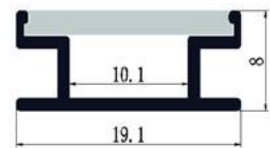

AAP-F-1M-S-MK

5999097953700

ALU PROFILE FLOOR WITH MILKY COVER 2M

19,1x8mm | 2m | Silver

AAP-F-2M-S-MK

5999097953724

PLASTERBOARD

	<p>ALU PROFILE FOR PLASTERBOARD INNER CORNER WITH BLACK HONEYCOMB COVER 1M 46,8x24mm 1m Silver</p> <p>AAP-PBIC4624-1M-HC 5999097955124</p>	
	<p>ALU PROFILE FOR PLASTERBOARD OUTER CORNER WITH MILKY COVER 1M 50x22mm 1m Silver</p> <p>AAP-PBOC5022-1M-MK 5999097955186</p>	
	<p>ALU PROFILE FOR PLASTERBOARD INNER CORNER WITH MILKY COVER 1M 46,8x24mm 1m Silver</p> <p>AAP-PBIC4624-1M-MK 5999097955148</p>	
	<p>ALU PROFILE FOR PLASTERBOARD OUTER CORNER WITH BLACK HONEYCOMB COVER 1M 50x22mm 1m Silver</p> <p>AAP-PBOC5022-1M-HC 5999097955162</p>	
	<p>ALU PROFILE "U" 52.5X13.3MM RECESSED (PLASTERBOARD) WITH BLACK HONEYCOMB COVER 1M 52,5x13,3mm 1m Black</p> <p>AAP-PBR5213-1M-HC 5999097955063</p>	
	<p>ALU PROFILE "U" 61X14MM RECESSED (PLASTERBOARD) WITH MILKY COVER 1M 61x14mm 1m Silver</p> <p>AAP-PBR6114-1M-MK 5999097955087</p>	
	<p>ALU PROFILE "U" 52.5X13.3MM RECESSED (PLASTERBOARD) WITH MILKY COVER 1M 52,5x13,3mm 1m Silver</p> <p>AAP-PBR5213-1M-MK 5999097955049</p>	
	<p>ALU PROFILE "U" 61X14MM RECESSED (PLASTERBOARD) WITH BLACK HONEYCOMB COVER 1M 61x14mm 1m Silver</p> <p>AAP-PBR6114-1M-HC 5999097955100</p>	