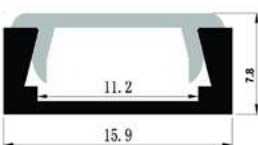

15,9x7,8mm | 1m | Silver

AAP-N-1M-S-CL

5999097953465

**ALU PROFILE "U" 15.9X7.8MM NORMAL WITH CLEAR COVER 2M**

15,9x7,8mm | 2m | Silver

AAP-N-2M-S-CL

5999097953489

**ALU PROFILE "U" 15.9X7.8MM NORMAL WITH FROSTED COVER 1M**

15,9x7,8mm | 1m | Silver

AAP-N-1M-S-FR

5999097945286

**ALU PROFILE "U" 15.9X7.8MM NORMAL WITH FROSTED COVER 2M**

15,9x7,8mm | 2m | Silver

AAP-N-2M-S-FR

5999097945309

**ALU PROFILE "U" 15.9X7.8MM NORMAL WITH MILKY COVER 1M**

15,9x7,8mm | 1m | Silver

AAP-N-1M-S-MK

5999097953502

ALU PROFILE "U" 15.9X7.8MM NORMAL WITH MILKY COVER 2M

15,9x7,8mm | 2m | Silver

AAP-N-2M-S-MK 5999097953526

ALU PROFILE "U" 17.2X14.4MM NORMAL WITH CLEAR COVER 1M

17,2x14,4mm | 1m | Silver

AAP-SM1714-1M-CL 5999097954943

ALU PROFILE "U" 17.4X7MM NORMAL WITH CLEAR COVER 1M

17,4x7mm | 1m | Silver

AAP-SM177-1M-CL 5999097954820

ALU PROFILE "U" 17.2X14.4MM NORMAL WITH MILKY COVER 1M