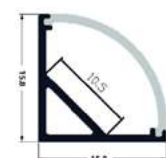

ALU PROFILE "V" 15.8X15.8MM CORNER WITH CLEAR COVER 2M

15,8x15,8mm | 2m | Silver

AAP-C-2M-S-CL 5999097953786

ALU PROFILE "V" 15.8X15.8MM CORNER WITH BLACK COVER 1M

15,8x15,8mm | 1m | Silver

AAP-C-1M-S-BK 5999097954547

ALU PROFILE "V" 15.8X15.8MM CORNER WITH CLEAR COVER 1M

15,8x15,8mm | 1m | Silver

AAP-C-1M-S-CL 5999097953748

ALU PROFILE "V" 15.8X15.8MM CORNER WITH FROSTED COVER 1M

15,8x15,8mm | 1m | Silver

AAP-C-1M-S-FR 5999097954141

SURFACE MOUNTED/RECESSED

**ALU PROFILE "U" 17.2X14.4MM NORMAL BLACK WITH BLACK COVER 1M**

17,2x14,4mm | 1m | Black

AAP-SM1714-1M-BB

5999097954929

**ALU PROFILE "U" 17.4X7MM NORMAL BLACK WITH BLACK COVER 1M**

17,4x7mm | 1m | Black

AAP-SM177-1M-BB

5999097954561

**ALU PROFILE "U" 17.4X7MM NORMAL WITH MILKY COVER 1M**

17,4x7mm | 1m | Silver

AAP-SM177-1M-MK

5999097954844

**ALU PROFILE "U" 15.9X7.8MM NORMAL WITH CLEAR COVER 1M**