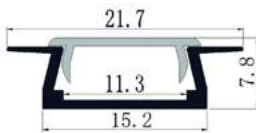

24,7x7mm | 1m | Silver

AAP-UR177-1M-CL 5999097954882

ALU PROFILE "U" 24X14.2MM RECESSED WITH MILKY COVER 1M

24,1x14,2mm | 1m | Silver

AAP-UR1714-1M-MK 5999097955025

**ALU PROFILE "U" 15.2X7.8MM RECESSED WITH MILKY COVER 1M**

21,7x7,8mm | 1m | Silver

AAP-UR-1M-S-MK

5999097953564

**ALU PROFILE "U" 24.7X7MM RECESSED WITH MILKY COVER 1M**

24,7x7mm | 1m | Silver

AAP-UR177-1M-MK

5999097954905

**ALU PROFILE "U" 15.2X7.8MM RECESSED WITH MILKY COVER 2M**

21,7x7,8mm | 2m | Silver

AAP-UR-2M-S-MK

5999097953601

**ALU PROFILE "U" 15.2X7.8MM RECESSED WITH FROSTED COVER 1M**

15,2x7,8mm | 1m | Silver

AAP-UR-1M-S-FR

5999097954103

**ALU PROFILE "U" 15.2X7.8MM RECESSED WITH FROSTED COVER 2M**