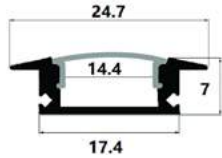

21,7x7,8mm | 2m | Silver

AAP-UR-2M-S-CL 5999097953588

ALU PROFILE "U" 24X14.2MM RECESSED WITH CLEAR COVER 1M

24x14,2mm | 1m | Silver

AAP-UR1714-1M-CL 5999097955001

ALU PROFILE "U" 24.7X7MM RECESSED WITH CLEAR COVER 1M

24,7x7mm | 1m | Silver

AAP-UR177-1M-CL 5999097954882

ALU PROFILE "U" 24X14.2MM RECESSED WITH MILKY COVER 1M

24,1x14,2mm | 1m | Silver

AAP-UR1714-1M-MK 5999097955025

**ALU PROFILE "U" 15.2X7.8MM RECESSED WITH MILKY COVER 1M**

21,7x7,8mm | 1m | Silver

AAP-UR-1M-S-MK

5999097953564

**ALU PROFILE "U" 24.7X7MM RECESSED WITH MILKY COVER 1M**

24,7x7mm | 1m | Silver

AAP-UR177-1M-MK

5999097954905

**ALU PROFILE "U" 15.2X7.8MM RECESSED WITH MILKY COVER 2M**