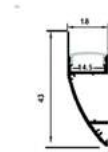

ALU PROFILE SIDEWALL FOR HIDDEN LIGHTING WITH MILKY COVER 1M

18x43mm | 1m | Silver

AAP-W-1M-S-MK

5999097953403

ALU PROFILE SIDEWALL FOR HIDDEN LIGHTING WITH CLEAR COVER 2M

18x43mm | 2m | Silver

AAP-W-2M-S-CL

5999097953427

ALU PROFILE SIDEWALL FOR HIDDEN LIGHTING WITH MILKY COVER 2M

18x43mm | 2m | Silver

AAP-W-2M-S-MK

5999097953441

RECESSED ALU PROFILE

ALU PROFILE FLOOR WITH MILKY COVER 1M

19,1x8mm | 1m | Silver

AAP-F-1M-S-MK

5999097953700

ALU PROFILE FLOOR WITH MILKY COVER 2M

19,1x8mm | 2m | Silver

AAP-F-2M-S-MK

5999097953724

PLASTERBOARD

	<p>ALU PROFILE FOR PLASTERBOARD INNER CORNER WITH BLACK HONEYCOMB COVER 1M 46,8x24mm 1m Silver</p> <p>AAP-PBIC4624-1M-HC 5999097955124</p>	
	<p>ALU PROFILE FOR PLASTERBOARD OUTER CORNER WITH MILKY COVER 1M 50x22mm 1m Silver</p> <p>AAP-PBOC5022-1M-MK 5999097955186</p>	
	<p>ALU PROFILE FOR PLASTERBOARD INNER CORNER WITH MILKY COVER 1M 46,8x24mm 1m Silver</p> <p>AAP-PBIC4624-1M-MK 5999097955148</p>	
	<p>ALU PROFILE FOR PLASTERBOARD OUTER CORNER WITH BLACK HONEYCOMB COVER 1M 50x22mm 1m Silver</p> <p>AAP-PBOC5022-1M-HC 5999097955162</p>	
	<p>ALU PROFILE "U" 52.5X13.3MM RECESSED (PLASTERBOARD) WITH BLACK HONEYCOMB COVER 1M 52,5x13,3mm 1m Black</p> <p>AAP-PBR5213-1M-HC 5999097955063</p>	
	<p>ALU PROFILE "U" 61X14MM RECESSED (PLASTERBOARD) WITH MILKY COVER 1M 61x14mm 1m Silver</p> <p>AAP-PBR6114-1M-MK 5999097955087</p>	
	<p>ALU PROFILE "U" 52.5X13.3MM RECESSED (PLASTERBOARD) WITH MILKY COVER 1M 52,5x13,3mm 1m Silver</p> <p>AAP-PBR5213-1M-MK 5999097955049</p>	
	<p>ALU PROFILE "U" 61X14MM RECESSED (PLASTERBOARD) WITH BLACK HONEYCOMB COVER 1M 61x14mm 1m Silver</p> <p>AAP-PBR6114-1M-HC 5999097955100</p>	