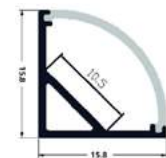

ALU PROFILE "V" 18.1X18.1MM CORNER WITH MILKY COVER 1M

18,1x18,1mm | Silver

AAP-C1818-1M-S-MK 5999097955223

ALU PROFILE "V" 15.8X15.8MM CORNER WITH SQUARED MILKY COVER 1M

15,8x15,8mm | Silver

AAP-CSC-1M-S-MK 5999097955209

ALU PROFILE "V" 15.8X15.8MM CORNER WITH MILKY COVER 1M

15,8x15,8mm | Silver

AAP-C-1M-S-MK 5999097953762

ALU PROFILE "V" 15.8X15.8MM CORNER WITH MILKY COVER 2M

15,8x15,8mm | 2m | Silver

AAP-C-2M-S-MK 5999097953809

ALU PROFILE "V" 15.8X15.8MM CORNER WITH CLEAR COVER 2M

15,8x15,8mm | 2m | Silver

AAP-C-2M-S-CL 5999097953786

ALU PROFILE "V" 15.8X15.8MM CORNER WITH BLACK COVER 1M

15,8x15,8mm | 1m | Silver

AAP-C-1M-S-BK 5999097954547