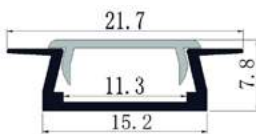

21,7x7,8mm | 1m | Silver

AAP-UR-1M-S-MK

5999097953564

**ALU PROFILE "U" 24.7X7MM RECESSED WITH MILKY COVER 1M**

24,7x7mm | 1m | Silver

AAP-UR177-1M-MK

5999097954905

**ALU PROFILE "U" 15.2X7.8MM RECESSED WITH MILKY COVER 2M**

21,7x7,8mm | 2m | Silver

AAP-UR-2M-S-MK

5999097953601

**ALU PROFILE "U" 15.2X7.8MM RECESSED WITH FROSTED COVER 1M**

15,2x7,8mm | 1m | Silver

AAP-UR-1M-S-FR

5999097954103

**ALU PROFILE "U" 15.2X7.8MM RECESSED WITH FROSTED COVER 2M**

21,7x7,8mm | 2m | Silver

AAP-UR-2M-S-FR

5999097954127

**ALU PROFILE "U" 24X14.2MM RECESSED BLACK WITH BLACK COVER 1M**

24x14,2mm | 1m | Black

AAP-UR1714-1M-BB

5999097954981

**ALU PROFILE "U" 24.7X7MM RECESSED BLACK WITH BLACK COVER 1M**