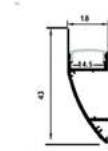

24,7x7mm | 1m | Black

AAP-UR177-1M-BB

5999097954868

WALL

ALU PROFILE SIDEWALL FOR HIDDEN LIGHTING WITH CLEAR COVER 1M

18x43mm | 1m | Silver

AAP-W-1M-S-CL

5999097953380

ALU PROFILE SIDEWALL FOR HIDDEN LIGHTING WITH MILKY COVER 1M

18x43mm | 1m | Silver

AAP-W-1M-S-MK

5999097953403

ALU PROFILE SIDEWALL FOR HIDDEN LIGHTING WITH CLEAR COVER 2M

18x43mm | 2m | Silver

AAP-W-2M-S-CL