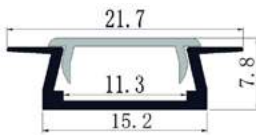

21,7x7,8mm | 2m | Silver

AAP-UR-2M-S-CL 5999097953588

ALU PROFILE "U" 24X14.2MM RECESSED WITH CLEAR COVER 1M

24x14,2mm | 1m | Silver

AAP-UR1714-1M-CL 5999097955001

ALU PROFILE "U" 24.7X7MM RECESSED WITH CLEAR COVER 1M

24,7x7mm | 1m | Silver

AAP-UR177-1M-CL 5999097954882

ALU PROFILE "U" 24X14.2MM RECESSED WITH MILKY COVER 1M

24,1x14,2mm | 1m | Silver

AAP-UR1714-1M-MK 5999097955025

**ALU PROFILE "U" 15.2X7.8MM RECESSED WITH MILKY COVER 1M**

21,7x7,8mm | 1m | Silver

AAP-UR-1M-S-MK

5999097953564

**ALU PROFILE "U" 24.7X7MM RECESSED WITH MILKY COVER 1M**

24,7x7mm | 1m | Silver

AAP-UR177-1M-MK

5999097954905

**ALU PROFILE "U" 15.2X7.8MM RECESSED WITH MILKY COVER 2M**