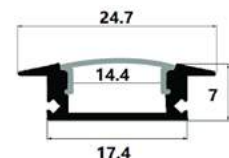

17,2x14,4mm | 1m | Silver

AAP-SM1714-1M-MK 5999097954967

ALU PROFILE "U" 21.7X7.8MM RECESSED WITH CLEAR COVER 1M

21,7x7,8mm | 1m | Silver

AAP-UR-1M-S-CL 5999097953540

ALU PROFILE "U" 21.7X7.8MM RECESSED WITH CLEAR COVER 2M

21,7x7,8mm | 2m | Silver

AAP-UR-2M-S-CL 5999097953588

ALU PROFILE "U" 24X14.2MM RECESSED WITH CLEAR COVER 1M

24x14,2mm | 1m | Silver

AAP-UR1714-1M-CL 5999097955001

ALU PROFILE "U" 24.7X7MM RECESSED WITH CLEAR COVER 1M

24,7x7mm | 1m | Silver

AAP-UR177-1M-CL 5999097954882

ALU PROFILE "U" 24X14.2MM RECESSED WITH MILKY COVER 1M

24,1x14,2mm | 1m | Silver

AAP-UR1714-1M-MK 5999097955025

**ALU PROFILE "U" 15.2X7.8MM RECESSED WITH MILKY COVER 1M**