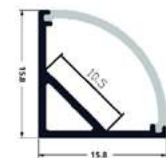

ALU PROFILE "V" 18.1X18.1MM CORNER WITH MILKY COVER 1M

18,1x18,1mm | Silver

AAP-C1818-1M-S-MK 5999097955223

ALU PROFILE "V" 15.8X15.8MM CORNER WITH SQUARED MILKY COVER 1M

15,8x15,8mm | Silver

AAP-CSC-1M-S-MK 5999097955209

ALU PROFILE "V" 15.8X15.8MM CORNER WITH MILKY COVER 1M

15,8x15,8mm | Silver

AAP-C-1M-S-MK 5999097953762

ALU PROFILE "V" 15.8X15.8MM CORNER WITH MILKY COVER 2M

15,8x15,8mm | 2m | Silver

AAP-C-2M-S-MK 5999097953809

ALU PROFILE "V" 15.8X15.8MM CORNER WITH CLEAR COVER 2M

15,8x15,8mm | 2m | Silver

AAP-C-2M-S-CL 5999097953786

ALU PROFILE "V" 15.8X15.8MM CORNER WITH BLACK COVER 1M

15,8x15,8mm | 1m | Silver

AAP-C-1M-S-BK 5999097954547

ALU PROFILE "V" 15.8X15.8MM CORNER WITH CLEAR COVER 1M

15,8x15,8mm | 1m | Silver

AAP-C-1M-S-CL 5999097953748

ALU PROFILE "V" 15.8X15.8MM CORNER WITH FROSTED COVER 1M

15,8x15,8mm | 1m | Silver

AAP-C-1M-S-FR 5999097954141