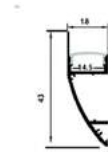

24,7x7mm | 1m | Black

AAP-UR177-1M-BB

5999097954868

WALL

ALU PROFILE SIDEWALL FOR HIDDEN LIGHTING WITH CLEAR COVER 1M

18x43mm | 1m | Silver

AAP-W-1M-S-CL

5999097953380

ALU PROFILE SIDEWALL FOR HIDDEN LIGHTING WITH MILKY COVER 1M

18x43mm | 1m | Silver

AAP-W-1M-S-MK

5999097953403

ALU PROFILE SIDEWALL FOR HIDDEN LIGHTING WITH CLEAR COVER 2M

18x43mm | 2m | Silver

AAP-W-2M-S-CL