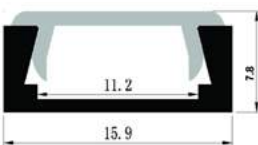

17,4x7mm | 1m | Black

AAP-SM177-1M-BB

5999097954561

**ALU PROFILE "U" 17.4X7MM NORMAL WITH MILKY COVER 1M**

17,4x7mm | 1m | Silver

AAP-SM177-1M-MK

5999097954844

**ALU PROFILE "U" 15.9X7.8MM NORMAL WITH CLEAR COVER 1M**

15,9x7,8mm | 1m | Silver

AAP-N-1M-S-CL

5999097953465

**ALU PROFILE "U" 15.9X7.8MM NORMAL WITH CLEAR COVER 2M**

15,9x7,8mm | 2m | Silver

AAP-N-2M-S-CL

5999097953489

**ALU PROFILE "U" 15.9X7.8MM NORMAL WITH FROSTED COVER 1M**

15,9x7,8mm | 1m | Silver

AAP-N-1M-S-FR

5999097945286

**ALU PROFILE "U" 15.9X7.8MM NORMAL WITH FROSTED COVER 2M**

15,9x7,8mm | 2m | Silver

AAP-N-2M-S-FR

5999097945309

**ALU PROFILE "U" 15.9X7.8MM NORMAL WITH MILKY COVER 1M**

15,9x7,8mm | 1m | Silver

AAP-N-1M-S-MK

5999097953502

ALU PROFILE "U" 15.9X7.8MM NORMAL WITH MILKY COVER 2M

15,9x7,8mm | 2m | Silver

AAP-N-2M-S-MK 5999097953526

ALU PROFILE "U" 17.2X14.4MM NORMAL WITH CLEAR COVER 1M