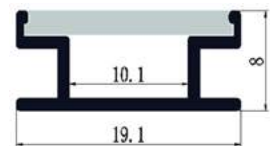

AAP-F-1M-S-MK

5999097953700

ALU PROFILE FLOOR WITH MILKY COVER 2M

19,1x8mm | 2m | Silver

AAP-F-2M-S-MK

5999097953724

PLASTERBOARD

	<p>ALU PROFILE FOR PLASTERBOARD INNER CORNER WITH BLACK HONEYCOMB COVER 1M 46,8x24mm 1m Silver</p> <p>AAP-PBIC4624-1M-HC 5999097955124</p>	
	<p>ALU PROFILE FOR PLASTERBOARD OUTER CORNER WITH MILKY COVER 1M 50x22mm 1m Silver</p> <p>AAP-PBOC5022-1M-MK 5999097955186</p>	
	<p>ALU PROFILE FOR PLASTERBOARD INNER CORNER WITH MILKY COVER 1M 46,8x24mm 1m Silver</p> <p>AAP-PBIC4624-1M-MK 5999097955148</p>	
	<p>ALU PROFILE FOR PLASTERBOARD OUTER CORNER WITH BLACK HONEYCOMB COVER 1M 50x22mm 1m Silver</p> <p>AAP-PBOC5022-1M-HC 5999097955162</p>	
	<p>ALU PROFILE "U" 52.5X13.3MM RECESSED (PLASTERBOARD) WITH BLACK HONEYCOMB COVER 1M 52,5x13,3mm 1m Black</p> <p>AAP-PBR5213-1M-HC 5999097955063</p>	
	<p>ALU PROFILE "U" 61X14MM RECESSED (PLASTERBOARD) WITH MILKY COVER 1M 61x14mm 1m Silver</p> <p>AAP-PBR6114-1M-MK 5999097955087</p>	
	<p>ALU PROFILE "U" 52.5X13.3MM RECESSED (PLASTERBOARD) WITH MILKY COVER 1M 52,5x13,3mm 1m Silver</p> <p>AAP-PBR5213-1M-MK 5999097955049</p>	
	<p>ALU PROFILE "U" 61X14MM RECESSED (PLASTERBOARD) WITH BLACK HONEYCOMB COVER 1M 61x14mm 1m Silver</p> <p>AAP-PBR6114-1M-HC 5999097955100</p>	