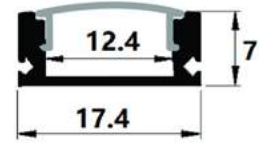

15,9x7,8mm | 1m | Silver

AAP-N-1M-S-MK

5999097953502

ALU PROFILE "U" 15.9X7.8MM NORMAL WITH MILKY COVER 2M

15,9x7,8mm | 2m | Silver

AAP-N-2M-S-MK 5999097953526

ALU PROFILE "U" 17.2X14.4MM NORMAL WITH CLEAR COVER 1M

17,2x14,4mm | 1m | Silver

AAP-SM1714-1M-CL 5999097954943

ALU PROFILE "U" 17.4X7MM NORMAL WITH CLEAR COVER 1M

17,4x7mm | 1m | Silver

AAP-SM177-1M-CL 5999097954820

ALU PROFILE "U" 17.2X14.4MM NORMAL WITH MILKY COVER 1M

17,2x14,4mm | 1m | Silver

AAP-SM1714-1M-MK 5999097954967

ALU PROFILE "U" 21.7X7.8MM RECESSED WITH CLEAR COVER 1M

21,7x7,8mm | 1m | Silver

AAP-UR-1M-S-CL 5999097953540

ALU PROFILE "U" 21.7X7.8MM RECESSED WITH CLEAR COVER 2M