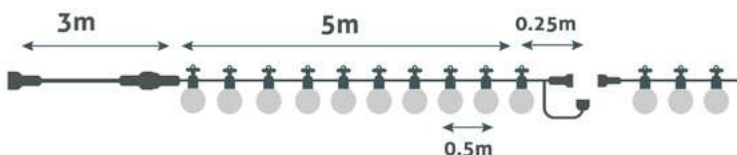

OUTDOOR STRING 5M RGB LINKABLE

6W | 220-240V | 5m | 0.15 mm² | 8/c

AOS10LE40L-RGB

5999097952888