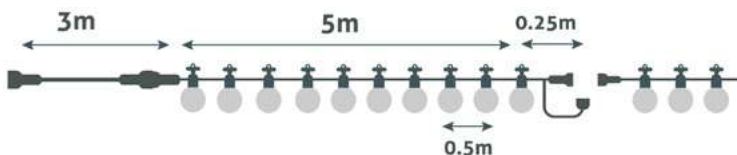

OUTDOOR STRING RGB LINKABLE - WITH REMOTE

5W | 220-240V | 5m | 0.15 mm² | 8/c

AOS10LE27PLR-RGB

5999097952925