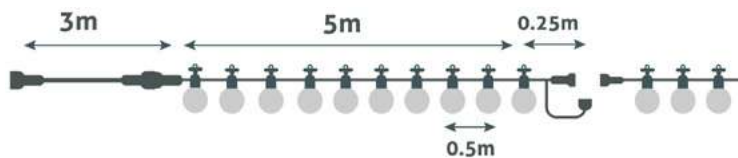

OUTDOOR STRING 5M PAPAYA WW LINKABLE

6W | 220-240V | 5m | 0.15 mm² | 8/c

AOS10LE27L-WW

5999097952901