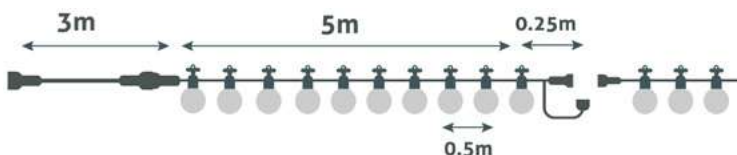

OUTDOOR STRING 5M RGB LINKABLE - WITH REMOTE

5W | 220-240V | 5m | 0.15 mm² | 8/c

AOS10LE40LR-RGB

5999097952949