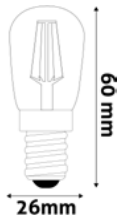

LED FILAMENT T26

2W | E14 | 220-240V | 25 000h | CRI80 | 1000/c

ABLFT26NW-2W	5999097951942	220lm	270°	

LED FILAMENT T25

2W | E14 | 220-240V | 25 000h | CRI80 | 1000/c

ABLFT25NW-2W	5999097951966	220lm	270°	

LED FILAMENT T25

4W | E14 | 220-240V | 25 000h | CRI80 | 1000/c

ABLFT25NW-4W	5999097951980	440lm	270°	

LED FILAMENT HALF MIRROR 2700K

7W | E27 | 220-240V | 15 000h | CRI80 | 100/c

ABLFG27WW-7W-HM	5999097950686	680lm	300°