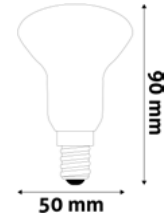

ABLFR50WW-4W	5999097911960	390lm	160°	
ABLFR50NW-4W	5999097911984	400lm	160°