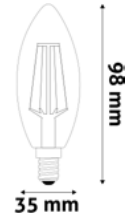

LED MILKY FILAMENT GLOBE

7.5W / 7.5W | E27 | 220-240V | 25 000h | CRI80 | 100/c

ABLFG27WW-8W-M	5999097907628	810lm	360°	
ABLFG27NW-9W-M	5999097909646	1 070lm	360°	

LED MILKY FILAMENT CANDLE

4W | E14 | 220-240V | 25 000h | CRI80 | 100/c