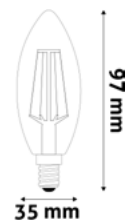

ABLFC14WW-HL-6.5W	5999097951720	806lm	360°	
ABLFC14NW-HL-6.5W	5999097946443	806lm	360°