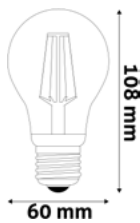

LED FILAMENT T26

2W | E14 | 220-240V | 25 000h | CRI80 | 1000/c

ABLFT26NW-2W	5999097951942	220lm	270°	

LED FILAMENT T25

2W | E14 | 220-240V | 25 000h | CRI80 | 1000/c

ABLFT25NW-2W	5999097951966	220lm	270°	

LED FILAMENT T25

4W | E14 | 220-240V | 25 000h | CRI80 | 1000/c

ABLFT25NW-4W	5999097951980	440lm	270°	

LED FILAMENT HALF MIRROR 2700K

7W | E27 | 220-240V | 15 000h | CRI80 | 100/c

ABLFG27WW-7W-HM	5999097950686	680lm	300°