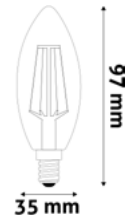

ABLFC14WW-4.5W	5999097946368	470lm	360°	
ABLFC14NW-4.5W	5999097946429	470lm	360°