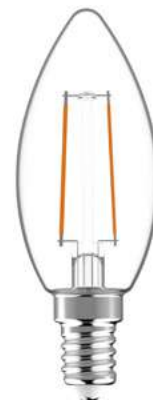

LED FILAMENT CANDLE

2.5W | E14 | 220-240V | 15 000h | CRI80 | 100/c

ABLFC14WW-2.5W	5999097946405	250lm	360°