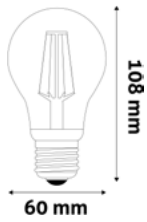

LED FILAMENT GLOBE A65 HIGH LUMEN

14W | E27 | 220-240V | 15 000h | CRI80 | 60/c

ABLFG27WW-HL-14W	5999097944326	2 000lm	360°	
ABLFG27NW-HL-14W	5999097944302	2 000lm	360°	

LED FILAMENT GLOBE DIMMABLE

9W | E27 | 220-240V | 15 000h | CRI80 | 100/c

ABLFG27WW-9W-D	5999097938387	1 055lm	360°	
ABLFG27NW-9W-D	5999097945101	1 055lm	360°	

LED FILAMENT MINI GLOBE

2.5W | E27 / E27 | 220-240V | 15 000h | CRI80 | 100/c

ABLFMG27WW-2.5W	5999097946320	250lm	360°	

LED FILAMENT MINI GLOBE

4.5W | E27 | 220-240V | 15 000h | CRI80 | 100/c

ABLFMG27WW-4.5W	5999097950068	470lm	360°	
ABLFMG27NW-4.5W	5999097950044	470lm	360°