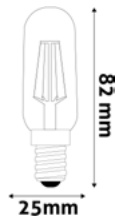

LED FILAMENT T26

2W | E14 | 220-240V | 25 000h | CRI80 | 1000/c

ABLFT26NW-2W	5999097951942	220lm	270°	

LED FILAMENT T25

2W | E14 | 220-240V | 25 000h | CRI80 | 1000/c

ABLFT25NW-2W	5999097951966	220lm	270°	

LED FILAMENT T25

4W | E14 | 220-240V | 25 000h | CRI80 | 1000/c

ABLFT25NW-4W	5999097951980	440lm	270°	

LED FILAMENT HALF MIRROR 2700K

7W | E27 | 220-240V | 15 000h | CRI80 | 100/c

ABLFG27WW-7W-HM	5999097950686	680lm	300°