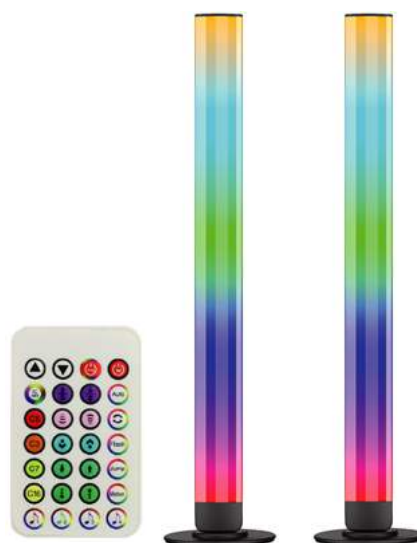

5999097955803

GAMER LIGHT RGB+IC WITH IR REMOTE

5W | 380mm

5W gamer desk lamp with remote control, adjustable brightness and RGB lighting. The product has a music sensor and is easy to install.

ABLGLWIRC-RGBIC