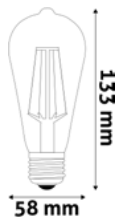

LED FILAMENT ST57 DIMMABLE/AMBER

7W | E27 | 220-240V | 15 000h | CRI80 | 100/c

ABLFST57WW-7W-DAC

5999097938462

725lm

360°

LED FILAMENT GLOBE G95 DIMMABLE/AMBER

7W | E27 | 220-240V | 15 000h | CRI80 | 40/c

ABLFG95WW-7W-DAC

5999097938424

725lm

360°

LED FILAMENT GLOBE G95

7W | E27 | 220-240V | 15 000h | CRI80 | 40/c

ABLFG95WW-7W

5999097938448

806lm

360°