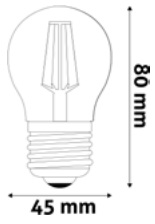

LED WHITE FILAMENT MINI GLOBE

4.5W | E27 | 220-240V | 15 000h | CRI80 | 100/c

AWLFMG27WW-4.5W	5999097958965	470lm	330°	
AWLFMG27NW-4.5W	5999097958941	470lm	330°	

LED WHITE FILAMENT MINI GLOBE

6.5W | E27 | 220-240V | 15 000h | CRI80 | 100/c

AWLFMG27WW-6.5W	5999097959269	806lm	330°	
AWLFMG27NW-6.5W	5999097959245	806lm	330°	

LED WHITE FILAMENT MINI GLOBE

4.5W | E14 | 220-240V | 15 000h | CRI80 | 100/c

AWLFMG14WW-4.5W	5999097959023	470lm	330°	
AWLFMG14NW-4.5W	5999097959009	470lm	330°	

LED WHITE FILAMENT MINI GLOBE

6.5W | E14 | 220-240V | 15 000h | CRI80 | 100/c

AWLFMG14WW-6.5W	5999097959320	806lm	330°	
AWLFMG14NW-6.5W	5999097959306	806lm	330°