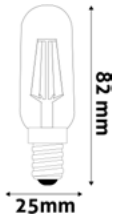

LED FILAMENT T25

4W | E14 | 220-240V | 25 000h | CRI80 | 200/c

ABLFT25NW-4W

5999097951980

440lm

270°

LED FILAMENT HALF MIRROR

7W | E27 | 220-240V | 15 000h | CRI80 | 100/c

ABLFG27WW-7W-HM

5999097950686

680lm

300°

LED MILKY FILAMENT GLOBE

8.5W | E27 | 220-240V | 15 000h | CRI80 | 100/c

A60-9/E27

ABLFG27NW-8.5W-M

5999097960807

1 050lm

330°

LED MILKY FILAMENT GLOBE

9W | E27 | 220-240V | 25 000h | CRI80 | 100/c

ABLFG27NW-9W-M

5999097909646

1 070lm

360°