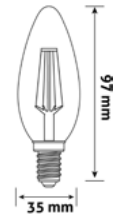

LED FILAMENT CANDLE HIGH LUMEN

6.5W | E14 | 220-240V | 15 000h | CRI80 | 100/c

ABLFC14NW-HL-6.5W	5999097946443	806lm	360°	
ABLFC14WW-HL-6.5W	5999097951720	806lm	360°	

LED FILAMENT CANDLE DIMMABLE

5.9W | E14 | 220-240V | 15 000h | CRI80 | 100/c