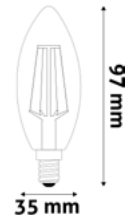

LED WHITE FILAMENT CANDLE

4.5W | E14 | 220-240V | 15 000h | CRI80 | 100/c

AWLFC14WW-4.5W	5999097958903	470lm	330°	
AWLFC14NW-4.5W	5999097958880	470lm	330°	

LED WHITE FILAMENT CANDLE

6.5W | E14 | 220-240V | 15 000h | CRI80 | 100/c