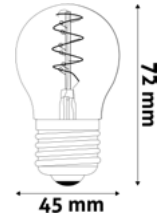

ABLSFMG27EW-3W	5999097926704	200lm	360°