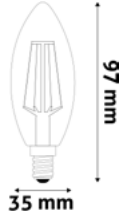

ABLFC14NW-HL-6.5W	5999097946443	806lm	360°	
ABLFC14WW-HL-6.5W	5999097951720	806lm	360°