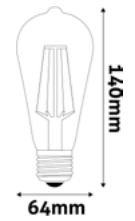

AWLFST64WW-8.5W	5999097959481	1 055lm	330°	
AWLFST64NW-8.5W	5999097959504	1 055lm	330°