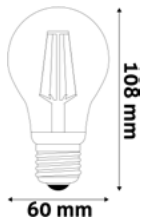

LED FILAMENT T25

4W | E14 | 220-240V | 25 000h | CRI80 | 200/c

ABLFT25NW-4W

5999097951980

440lm

270°

LED FILAMENT HALF MIRROR

7W | E27 | 220-240V | 15 000h | CRI80 | 100/c

ABLFG27WW-7W-HM

5999097950686

680lm

300°

LED MILKY FILAMENT GLOBE

8.5W | E27 | 220-240V | 15 000h | CRI80 | 100/c

A60-9/E27

ABLFG27NW-8.5W-M

5999097960807

1 050lm

330°

LED MILKY FILAMENT GLOBE

9W | E27 | 220-240V | 25 000h | CRI80 | 100/c

ABLFG27NW-9W-M

5999097909646

1 070lm

360°