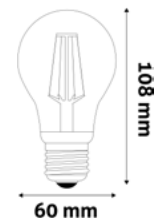

LED WHITE FILAMENT GLOBE

8.5W | E27 | 220-240V | 15 000h | CRI80 | 100/c

AWLFG27WW-8.5W	5999097959382	1 055lm	330°	
AWLFG27NW-8.5W	5999097959368	1 055lm	330°	

LED WHITE FILAMENT GLOBE

10.5W | E27 | 220-240V | 15 000h | CRI80 | 100/c