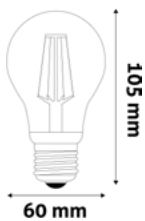

LED FILAMENT T25

4W | E14 | 220-240V | 25 000h | CRI80 | 200/c

ABLFT25NW-4W

5999097951980

440lm

270°

LED FILAMENT HALF MIRROR

7W | E27 | 220-240V | 15 000h | CRI80 | 100/c

ABLFG27WW-7W-HM

5999097950686

680lm

300°

LED MILKY FILAMENT GLOBE

8.5W | E27 | 220-240V | 15 000h | CRI80 | 100/c

A60-9/E27

ABLFG27NW-8.5W-M

5999097960807

1 050lm

330°

LED MILKY FILAMENT GLOBE

9W | E27 | 220-240V | 25 000h | CRI80 | 100/c

ABLFG27NW-9W-M

5999097909646

1 070lm

360°