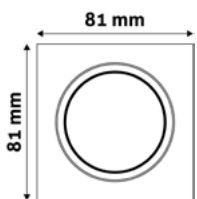

GU10 FRAME SQUARE SWIVEL WHITE

Metal | White | 81x26x81mm | 100/c

ABGU10F-SS-W

5999097911748

GU10 FRAME SQUARE SWIVEL BLACK

Metal | Black | 81x26x81mm | 100/c

ABGU10F-SS-B

5999097911724

GU10 FRAME SQUARE SWIVEL ANTRACIT

Metal | Anthracite | 81x26x81mm | 100/c

ABGU10F-SS-AN

5999097911908

GU10 FRAME SQUARE SWIVEL CHROME

Metal | Chrome | 81x26x81mm | 100/c

ABGU10F-SS-CH

5999097911762

GU10 FRAME SQUARE SWIVEL SATIN NICKEL

Metal | Satin nickel | 81x26x81mm | 100/c

ABGU10F-SS-SN

5999097917207

GU10 FRAME SQUARE SWIVEL COPPER

Metal | Copper | 81x26x81mm | 100/c

ABGU10F-SS-CO

5999097911786