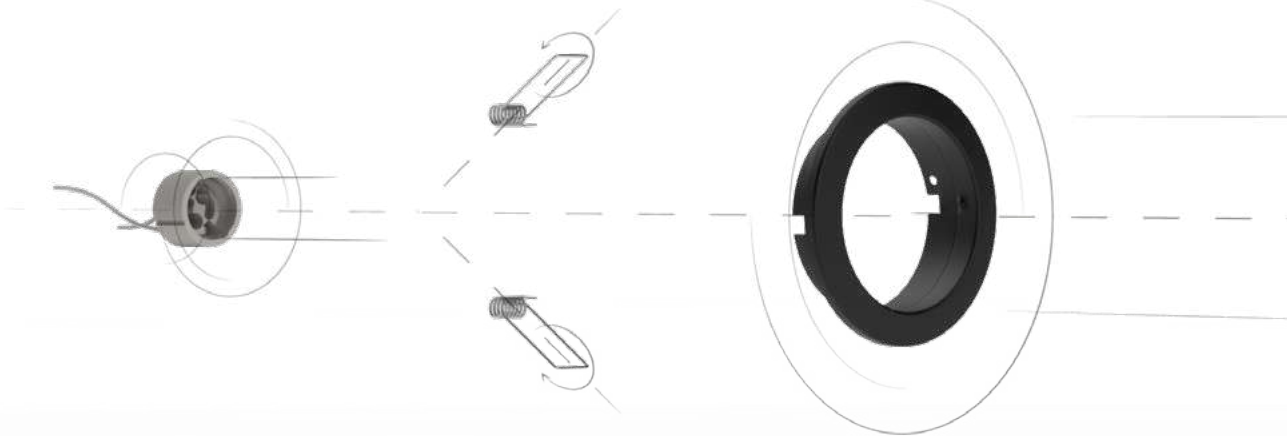

GU10 FRAME CONE WHITE

Metal | White | 81x30mm | 100/c

ABGU10F-C-W

5999097911502