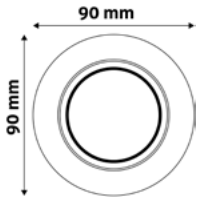

GU10 FRAME ROUND SWIVEL WHITE

Metal | White | 90x27mm | 100/c

ABGU10F-NS-W

5999097911427

GU10 FRAME ROUND SWIVEL BLACK

Metal | Black | 90x27mm | 100/c

ABGU10F-NS-B

5999097911403

GU10 FRAME ROUND SWIVEL ANTRACIT

Metal | Anthracite | 90x27mm | 100/c

ABGU10F-NS-AN

5999097911861

GU10 FRAME ROUND SWIVEL CHROME

Metal | Chrome | 90x27mm | 100/c

ABGU10F-NS-CH

5999097911441

GU10 FRAME ROUND SWIVEL SATIN NICKEL

Metal | Satin nickel | 90x27mm | 100/c

ABGU10F-NS-SN

5999097917160

GU10 FRAME ROUND SWIVEL COPPER

Metal | Copper | 90x27mm | 100/c

ABGU10F-NS-CO

5999097911465