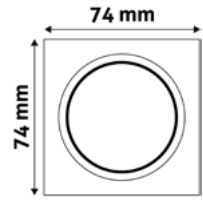

ABGU10F-S-W

5999097911663