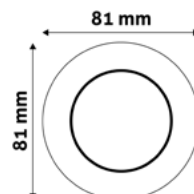

ABGU10F-C-CH

5999097911526