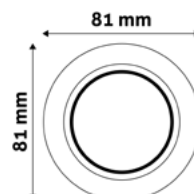

ABGU10F-N-CH

5999097911366

**GU10 FRAME ROUND SATIN NICKEL**

Metal | Satin nickel | 81x31mm | 100/c

ABGU10F-N-SN

5999097917146

**GU10 FRAME ROUND COPPER**

Metal | Copper | 81x31mm | 100/c