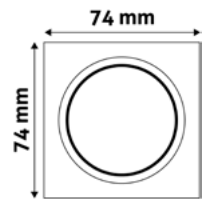

ABGU10F-S-CH

5999097911687

**GU10 FRAME SQUARE SATIN NICKEL**

Metal | Satin nickel | 74x31x74mm | 100/c

ABGU10F-S-SN

5999097911784

**GU10 FRAME SQUARE COPPER**

Metal | Copper | 74x31x74mm | 100/c