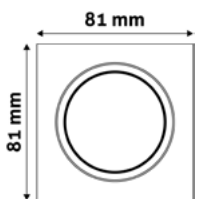

ABGU10F-SS-CH

5999097911762

**GU10 FRAME SQUARE SWIVEL SATIN NICKEL**

Metal | Satin nickel | 81x26x81mm | 100/c

ABGU10F-SS-SN

5999097917207

**GU10 FRAME SQUARE SWIVEL COPPER**

Metal | Copper | 81x26x81mm | 100/c