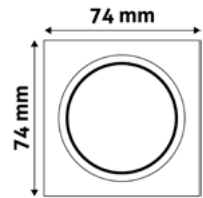

ABGU10F-S-AN

5999097911885