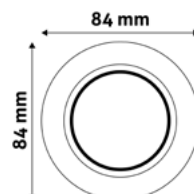

ABGU10F-ALU-R

5999097911809