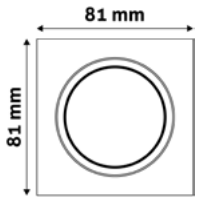

GU10 FRAME SQUARE SWIVEL WHITE

Metal | White | 81x26x81mm | 100/c

ABGU10F-SS-W

5999097911748

GU10 FRAME SQUARE SWIVEL BLACK

Metal | Black | 81x26x81mm | 100/c

ABGU10F-SS-B

5999097911724

GU10 FRAME SQUARE SWIVEL ANTRACIT

Metal | Anthracite | 81x26x81mm | 100/c

ABGU10F-SS-AN

5999097911908

GU10 FRAME SQUARE SWIVEL CHROME

Metal | Chrome | 81x26x81mm | 100/c

ABGU10F-SS-CH

5999097911762

GU10 FRAME SQUARE SWIVEL SATIN NICKEL

Metal | Satin nickel | 81x26x81mm | 100/c

ABGU10F-SS-SN

5999097917207

GU10 FRAME SQUARE SWIVEL COPPER

Metal | Copper | 81x26x81mm | 100/c

ABGU10F-SS-CO

5999097911786