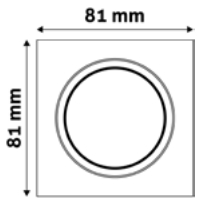

GU10 FRAME SQUARE SWIVEL WHITE

Metal | White | 81x26x81mm | 100/c

ABGU10F-SS-W

5999097911748

GU10 FRAME SQUARE SWIVEL BLACK

Metal | Black | 81x26x81mm | 100/c

ABGU10F-SS-B

5999097911724

GU10 FRAME SQUARE SWIVEL ANTRACIT

Metal | Anthracite | 81x26x81mm | 100/c

ABGU10F-SS-AN

5999097911908

GU10 FRAME SQUARE SWIVEL CHROME

Metal | Chrome | 81x26x81mm | 100/c

ABGU10F-SS-CH

5999097911762

GU10 FRAME SQUARE SWIVEL SATIN NICKEL

Metal | Satin nickel | 81x26x81mm | 100/c

ABGU10F-SS-SN

5999097917207

GU10 FRAME SQUARE SWIVEL COPPER

Metal | Copper | 81x26x81mm | 100/c

ABGU10F-SS-CO

5999097911786