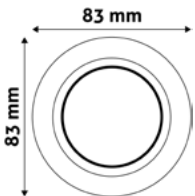

ABGU10F-CS-W

5999097911588

**GU10 FRAME CONE SWIVEL BLACK**

Metal | Black | 83x24mm | 100/c

ABGU10F-CS-B

5999097911564

**GU10 FRAME CONE SWIVEL CHROME**

Metal | Chrome | 83x24mm | 100/c