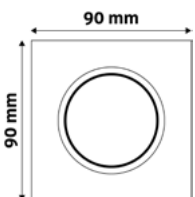

ABGU10F-CS-CH

5999097911601

**GU10 FRAME CONE SWIVEL COPPER**

Metal | Copper | 83x24mm | 100/c

ABGU10F-CS-CO

5999097911625

**GU10 FRAME SQUARE ALU**

Aluminium | Grey | 90x23x90mm | 100/c