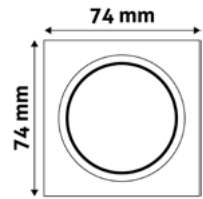

ABGU10F-ALU-S

5999097911823

**GU10 FRAME SQUARE WHITE**

Metal | White | 74x31x74mm | 100/c

ABGU10F-S-W

5999097911663

**GU10 FRAME SQUARE BLACK**

Metal | Black | 74x31x74mm | 100/c