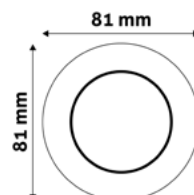

ABGU10F-C-B

5999097911489

**GU10 FRAME CONE CHROME**

Metal | Chrome | 81x30mm | 100/c

ABGU10F-C-CH

5999097911526

**GU10 FRAME CONE COPPER**

Metal | Copper | 81x30mm | 100/c