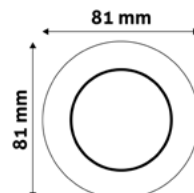

ABGU10F-NS-CO

5999097911465

**GU10 FRAME CONE WHITE**

Metal | White | 81x30mm | 100/c

ABGU10F-C-W

5999097911502

**GU10 FRAME CONE BLACK**

Metal | Black | 81x30mm | 100/c