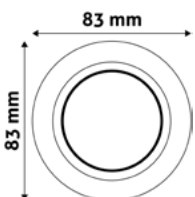

GU10 FRAME CONE SWIVEL WHITE

Metal | White | 83x24mm | 100/c

ABGU10F-CS-W

5999097911588

GU10 FRAME CONE SWIVEL BLACK

Metal | Black | 83x24mm | 100/c

ABGU10F-CS-B

5999097911564

GU10 FRAME CONE SWIVEL CHROME

Metal | Chrome | 83x24mm | 100/c

ABGU10F-CS-CH

5999097911601

GU10 FRAME CONE SWIVEL COPPER

Metal | Copper | 83x24mm | 100/c

ABGU10F-CS-CO

5999097911625

GU10 FRAME SQUARE ALU

Aluminium | Grey | 90x23x90mm | 100/c

ABGU10F-ALU-S

5999097911823