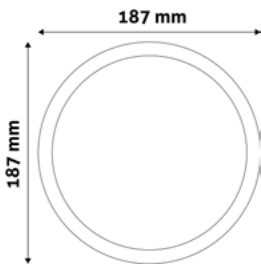

LED CEILING LAMP PANEL ALU

12W | 220-240V | 120° | 25 000h | 170x10mm

ACRPWW-R-12W-ALU	5999562281192	950lm
ACRPNW-R-12W-ALU	5999562288863	950lm
ACRPCW-R-12W-ALU	5999562281215	950lm

LED CEILING LAMP PANEL ALU

15W | 220-240V | 120° | 25 000h | 187x10mm

ACRPWW-R-15W-ALU	5999097916705	1 120lm

LED CEILING LAMP PANEL ALU

18W | 220-240V | 120° | 25 000h | 220x10mm

ACRPWW-R-18W-ALU	5999562281277	1 490lm
ACRPNW-R-18W-ALU	5999562288900	1 490lm
ACRPCW-R-18W-ALU	5999562281291	1 500lm

LED CEILING LAMP PANEL ALU

24W | 220-240V | 120° | 25 000h | 296x10mm

ACRPWW-R-24W-ALU	5999097913063	1 990lm
ACRPNW-R-24W-ALU	5999097912080	2 000lm
ACRPCW-R-24W-ALU	5999097913087	2 010lm