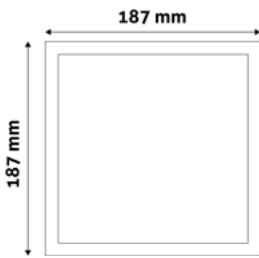

LED CEILING LAMP PANEL ALU

12W | 220-240V | 120° | 25 000h | 166x10x166mm

ACRPWW-S-12W-ALU	5999562281239	940lm
ACRPNW-S-12W-ALU	5999562288887	950lm
ACRPCW-S-12W-ALU	5999562281253	950lm

LED CEILING LAMP PANEL ALU

15W | 220-240V | 120° | 25 000h | 187x10x187mm

ACRPWW-S-15W-ALU	5999097916767	1 120lm
ACRPCW-S-15W-ALU	5999097916804	1 140lm

LED CEILING LAMP PANEL ALU

18W | 220-240V | 120° | 25 000h | 220x10x220mm

ACRPWW-S-18W-ALU	5999562281314	1 490lm
ACRPNW-S-18W-ALU	5999562288924	1 490lm
ACRPCW-S-18W-ALU	5999562281338	1 500lm

LED CEILING LAMP PANEL ALU

24W | 220-240V | 120° | 25 000h | 291x10x291mm

ACRPWW-S-24W-ALU	5999097913100	1 990lm
ACRPNW-S-24W-ALU	5999097912103	2 000lm
ACRPCW-S-24W-ALU	5999097913124	2 010lm