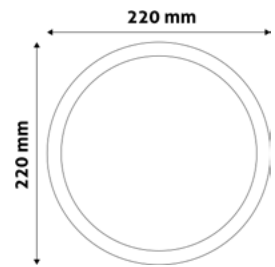

ACSMWW-R-24W-PC	5999097934129	2 600lm
ACSMNW-R-24W-PC	5999097934143	2 600lm
ACSMCW-R-24W-PC	5999097934167	2 600lm