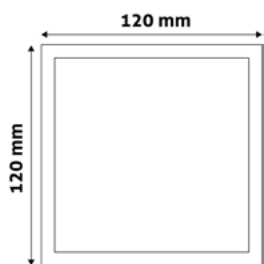

LED CEILING LAMP ALU

6W | 220-240V | 120° | 25 000h | 120x31,5x120mm

ACSMWW-S-6W-ALU	5999097912424	410lm
ACSMNW-S-6W-ALU	5999097912066	420lm
ACSMCW-S-6W-ALU	5999097912448	430lm

LED CEILING LAMP ALU

12W | 220-240V | 120° | 25 000h | 170x31,5x170mm

ACSMWW-S-12W-ALU	5999562282007	950lm
ACSMNW-S-12W-ALU	5999562281987	950lm
ACSMCW-S-12W-ALU	5999562282021	960lm

LED CEILING LAMP ALU

18W | 220-240V | 120° | 25 000h | 220x31,5x220mm

ACSMWW-S-18W-ALU	5999562281130	1 490lm
ACSMNW-S-18W-ALU	5999562280997	1 490lm
ACSMCW-S-18W-ALU	5999562282267	1 490lm

LED CEILING LAMP ALU

24W | 220-240V | 120° | 25 000h | 300x31,5x300mm

ACSMWW-S-24W-ALU	5999097908885	1 990lm
ACSMNW-S-24W-ALU	5999097908861	2 000lm
ACSMCW-S-24W-ALU	5999097913162	2 000lm