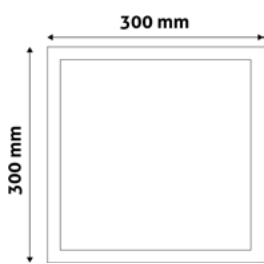

LED CEILING LAMP ALU

6W | 220-240V | 120° | 25 000h | 120x31,5x120mm

ACSMWW-S-6W-ALU	5999097912424	410lm
ACSMNW-S-6W-ALU	5999097912066	420lm
ACSMCW-S-6W-ALU	5999097912448	430lm

LED CEILING LAMP ALU

12W | 220-240V | 120° | 25 000h | 170x31,5x170mm

ACSMWW-S-12W-ALU	5999562282007	950lm
ACSMNW-S-12W-ALU	5999562281987	950lm
ACSMCW-S-12W-ALU	5999562282021	960lm

LED CEILING LAMP ALU

18W | 220-240V | 120° | 25 000h | 220x31,5x220mm

ACSMWW-S-18W-ALU	5999562281130	1 490lm
ACSMNW-S-18W-ALU	5999562280997	1 490lm
ACSMCW-S-18W-ALU	5999562282267	1 490lm

LED CEILING LAMP ALU

24W | 220-240V | 120° | 25 000h | 300x31,5x300mm

ACSMWW-S-24W-ALU	5999097908885	1 990lm
ACSMNW-S-24W-ALU	5999097908861	2 000lm
ACSMCW-S-24W-ALU	5999097913162	2 000lm