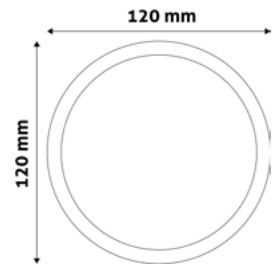

ACRPWW-R-9W-PC	5999097933405	900lm
ACRPNW-R-9W-PC	5999097933429	900lm
ACRPCW-R-9W-PC	5999097933443	900lm