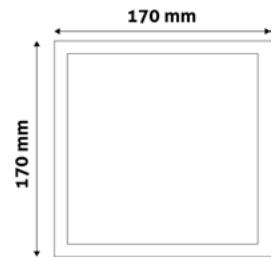

6W | 220-240V | 120° | 25 000h | 120x120x120mm

ACSMNW-S-6W-ALU-SN

5999097929804

420lm

**LED CEILING LAMP ALU**

12W | 220-240V | 120° | 25 000h | 170x31,5x170mm

ACSMNW-S-12W-ALU-SN

5999097930046