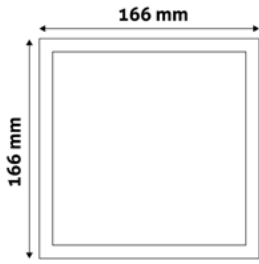

LED CEILING LAMP PANEL ALU

12W | 220-240V | 120° | 25 000h | 166x10x166mm

ACRPWW-S-12W-ALU	5999562281239	940lm
ACRPNW-S-12W-ALU	5999562288887	950lm
ACRPCW-S-12W-ALU	5999562281253	950lm

LED CEILING LAMP PANEL ALU

15W | 220-240V | 120° | 25 000h | 187x10x187mm

ACRPWW-S-15W-ALU	5999097916767	1 120lm
ACRPCW-S-15W-ALU	5999097916804	1 140lm

LED CEILING LAMP PANEL ALU

18W | 220-240V | 120° | 25 000h | 220x10x220mm

ACRPWW-S-18W-ALU	5999562281314	1 490lm
ACRPNW-S-18W-ALU	5999562288924	1 490lm
ACRPCW-S-18W-ALU	5999562281338	1 500lm

LED CEILING LAMP PANEL ALU

24W | 220-240V | 120° | 25 000h | 291x10x291mm

ACRPWW-S-24W-ALU	5999097913100	1 990lm
ACRPNW-S-24W-ALU	5999097912103	2 000lm
ACRPCW-S-24W-ALU	5999097913124	2 010lm