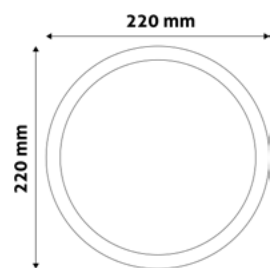

LED CEILING LAMP PANEL PLASTIC

24W | 170-260V | 120° | 25 000h | Ø220x26mm

ACRPWW-R-24W-PC	5999097933580	2 600lm
ACRPNW-R-24W-PC	5999097933603	2 600lm
ACRPCW-R-24W-PC	5999097933627	2 600lm