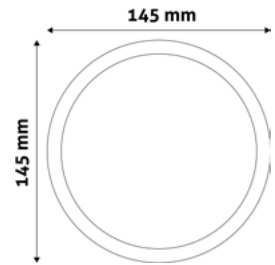

ACRPWW-R-12W-PC	5999097933467	1 250lm
ACRPNW-R-12W-PC	5999097933481	1 250lm
ACRPCW-R-12W-PC	5999097933504	1 250lm