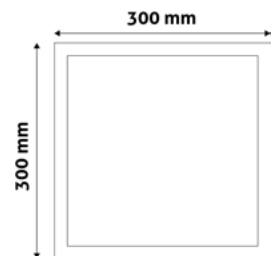

950lm

**LED CEILING LAMP ALU**

18W | 220-240V | 120° | 25 000h | 220x31,5x220mm

ACSMNW-S-18W-ALU-SN

5999097929880

1 490lm

**LED CEILING LAMP ALU**

24W | 220-240V | 120° | 25 000h | 300x31,5x300mm