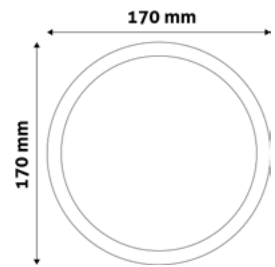

120-135mm

ACRPWW-R-12W-PC	5999097933467	1 250lm
ACRPNW-R-12W-PC	5999097933481	1 250lm
ACRPCW-R-12W-PC	5999097933504	1 250lm

**LED CEILING LAMP PANEL PLASTIC**

18W | 170-260V | 120° | 25 000h | Ø170x26mm

140-160mm