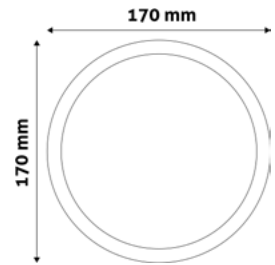

12W | 170-260V | 120° | 25 000h | Ø145x26mm

ACSMWW-R-12W-PC	5999097934006	1 250lm
ACSMNW-R-12W-PC	5999097934020	1 250lm
ACSMCW-R-12W-PC	5999097934044	1 250lm

**LED CEILING LAMP ROUND PLASTIC**

18W | 170-260V | 120° | 25 000h | Ø170x26mm