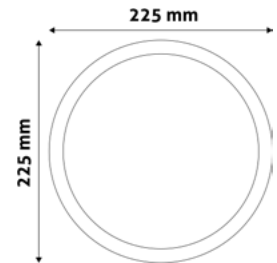

ACSMNW-R-18W-ALU-SN	5999097929866	1 490lm