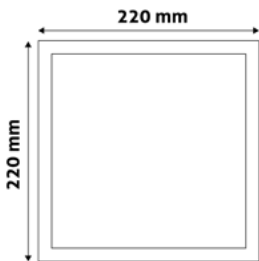

LED CEILING LAMP PANEL ALU

12W | 220-240V | 120° | 25 000h | 166x10x166mm

ACRPWW-S-12W-ALU	5999562281239	940lm
ACRPNW-S-12W-ALU	5999562288887	950lm
ACRPCW-S-12W-ALU	5999562281253	950lm

LED CEILING LAMP PANEL ALU

15W | 220-240V | 120° | 25 000h | 187x10x187mm

ACRPWW-S-15W-ALU	5999097916767	1 120lm
ACRPCW-S-15W-ALU	5999097916804	1 140lm

LED CEILING LAMP PANEL ALU

18W | 220-240V | 120° | 25 000h | 220x10x220mm

ACRPWW-S-18W-ALU	5999562281314	1 490lm
ACRPNW-S-18W-ALU	5999562288924	1 490lm
ACRPCW-S-18W-ALU	5999562281338	1 500lm

LED CEILING LAMP PANEL ALU

24W | 220-240V | 120° | 25 000h | 291x10x291mm

ACRPWW-S-24W-ALU	5999097913100	1 990lm
ACRPNW-S-24W-ALU	5999097912103	2 000lm
ACRPCW-S-24W-ALU	5999097913124	2 010lm