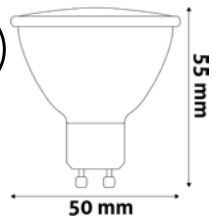

4.2W | 230lm | GU10 | 220-240V | 120° | 30 000h | 10/x 40/c

ASGU10RGBW-4.2W-RC 5999097933160