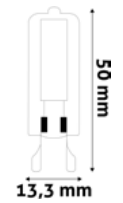

LED COB

3W | G4 | 12V | 25 000h | CRI80 | 1000/c

ABG4WW-3WN-COB	5999097952284	300lm	270°	
ABG4NW-3WN-COB	5999097951843	300lm	270°	

LED COB

2W | G9 | 220-240V | 25 000h | CRI80 | 1000/c

ABG9WW-2WN-COB	5999097952307	200lm	360°	
ABG9NW-2WN-COB	5999097951867	200lm	360°	