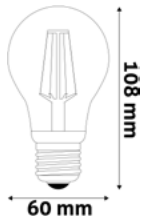

VALUE
PAGE - 24.

CAPSULE
PAGE - 30.

LED FILAMENT GLOBE SUPER HIGH LUMEN

3.8W | E27 | 220-240V | 50 000h | CRI80 | 100/c

ABLFG27WW-3.8W	5999097938844	806lm	120°	Class A
ABLFG27NW-3.8W	5999097938820	806lm	120°	Class A

LED FILAMENT GLOBE SUPER HIGH LUMEN 3PCS/PACK

3.8W | E27 | 220-240V | 50 000h | CRI80 | 3/b 120/c

ABLFG27NW-3.8W-3P	5999097962641	806lm	120°	Class A
ABLFG27WW-3.8W-3P	5999097962665	806lm	120°	Class A

LED FILAMENT GLOBE A60 SUPER HIGH LUMEN