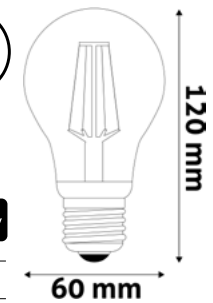

SMART FILAMENT LED GLOBE A60 WIFI + BLE APP CONTROL

Dimmable by application

4.5W | 400lm | E27 | 220-240V | 200° | 30 000h | 10/x 40/c

ASF27CCT-4.5W-WIBLE

5999097931968