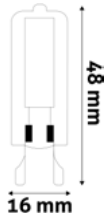

LED G9 COB

2.2W | G9 | 220-240V | 25 000h | CRI80 | 100/x 500/c

ABG9WW-2.2W-COB	5999097948881	240lm	270°	

LED C-LED

4W | G9 | 220-240V | 15 000h | CRI80 | 100/x 1000/c

ABG9NW-4WN-CL	5999097956220	400lm	360°	
ABG9WW-4WN-CL	5999097961026	400lm	360°	

LED COB DIMM.

5W | G9 | 220-240V | 15 000h | CRI80 | 1000/c

ABG9NW-5WN-CL-D	5999097960906	500lm	360°	
ABG9WW-5WN-CL-D	5999097960883	500lm	360°