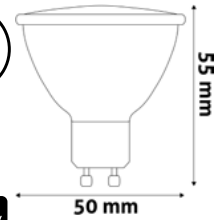

Dimmable by application

4.9W | 230lm | GU10 | 220-240V | 120° | 30 000h | 10/x 40/c

ASGU10RGBW-4.9W-WIBLE

5999097932002

SMART FILAMENT LED GLOBE A60 WIFI + BLE APP CONTROL

Dimmable by application

4.5W | 400lm | E27 | 220-240V | 200° | 30 000h | 10/x 40/c