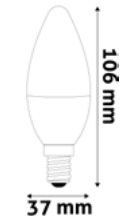

SMART LED MINI GLOBE WITH IR REMOTE

Dimmable with remote control

4.9W | 470lm | E14 | 220-240V | 180° | 30 000h | 10/x 40/c

ASMG14RGBW-4.9W-RC 5999097933146

SMART LED CANDLE WITH IR REMOTE

Dimmable with remote control