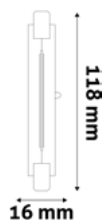

LED R7S

13W | R7S | 220-240V | 25 000h | CRI80 | 500/c

LED BULBS

ABR7SWW13W-CL	5999097960845	1 100lm	360°	
ABR7SNW13W-CL	5999097961002	1 100lm	360°