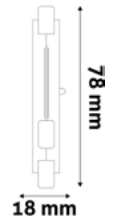

LED R7S

5W | R7S | 220-240V | 15 000h | CRI80 | 500/c

ABR7SNW5W-CL	5999097960982	500lm	360°	
--------------	---------------	-------	------	--

LED R7S DIMM.

5W | R7S | 220-240V | 15 000h | CRI80 | 500/c

ABR7SNW5W-CL-D	5999097960968	500lm	360°	
----------------	---------------	-------	------	--