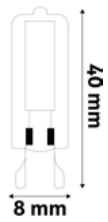

LED G9 COB

2.2W | G9 | 220-240V | 25 000h | CRI80 | 100/x 500/c

ABG9WW-2.2W-COB	5999097948881	240lm	270°	

LED C-LED

4W | G9 | 220-240V | 15 000h | CRI80 | 100/x 1000/c

ABG9NW-4WN-CL	5999097956220	400lm	360°	
ABG9WW-4WN-CL	5999097961026	400lm	360°	

LED COB DIMM.

5W | G9 | 220-240V | 15 000h | CRI80 | 1000/c

ABG9NW-5WN-CL-D	5999097960906	500lm	360°	
ABG9WW-5WN-CL-D	5999097960883	500lm	360°