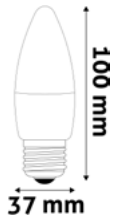

LED CANDLE

6W | E27 | 220-240V | 25 000h | CRI80 | 100/c

ABC27CW-6W	5999562289181	580lm	160°	

LED CANDLE

6.5W | E27 | 220-240V | 15 000h | CRI80 | 100/c

ABC27EW-6.5W	5999097931227	806lm	240°	
ABC27WW-6.5W	5999097931203	806lm	240°	
ABC27NW-6.5W	5999097931241	806lm	240°	

LED CANDLE

8W | E27 | 220-240V | 25 000h | CRI80 | 100/c

ABC27WW-8W	5999097925103	810lm	200°	
ABC27CW-8W	5999097925141	830lm	200°	

LED CANDLE FLAME

6.5W | E14 | 220-240V | 15 000h | CRI80 | 100/c

ABC14WW-6.5W-FL	5999097931265	806lm	240°	
ABC14NW-6.5W-FL	5999097931289	806lm	240°	
ABC14CW-6.5W-FL	5999097931302	806lm	240°