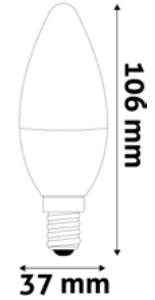

SMART LED CANDLE WIFI + BLE APP CONTROL

Dimmable by application

4.9W | 470lm | E14 | 220-240V | 180° | 30 000h | 10/x 40/c

ASC14RGBW-4.9W-WIBLE

5999097931944