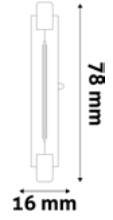

ABR7SNW5W-CL	5999097960982	500lm	360°