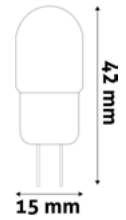

ABG4WW-2W-B	5999097954325	200lm	270°	
ABG4NW-2W-B	5999097954349	200lm	270°