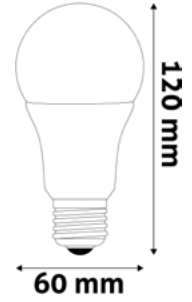

SMART LED GLOBE A60 WIFI + BLE APP CONTROL

Dimmable by application

9.4W | 806lm | E27 | 220-240V | 200° | 30 000h | 40/c

ASG27RGBW-9.4W-WIBLE

5999097931982