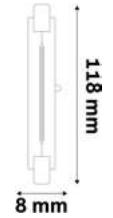

ABR7SNW7W-CL	5999097960944	700lm	360°