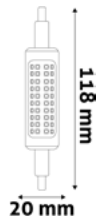

LED

4.5W | R7S | 220-240V | 25 000h | CRI80 | 500/c

ABR7SCW4.5W

5999097926940

460lm

360°

LED 23X78MM DIMMABLE

6W | R7S | 220-240V | 25 000h | CRI80 | 500/c

ABR7SCW6W-D

5999097926865

510lm

360°

LED

9W | R7S | 220-240V | 25 000h | CRI80 | 250/c

ABR7SCW9W

5999097927008

910lm

360°

LED DIMMABLE

10W | R7S | 220-240V | 25 000h | CRI80 | 250/c

ABR7SCW10W-D

5999097926889

910lm

360°