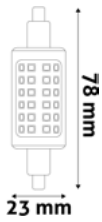

LED

4.5W | R7S | 220-240V | 25 000h | CRI80 | 500/c

ABR7SCW4.5W

5999097926940

460lm

360°

LED 23X78MM DIMMABLE

6W | R7S | 220-240V | 25 000h | CRI80 | 500/c

ABR7SCW6W-D

5999097926865

510lm

360°

LED

9W | R7S | 220-240V | 25 000h | CRI80 | 250/c

ABR7SCW9W

5999097927008

910lm

360°

LED DIMMABLE

10W | R7S | 220-240V | 25 000h | CRI80 | 250/c

ABR7SCW10W-D

5999097926889

910lm

360°