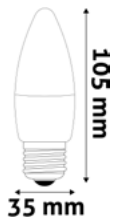

LED CANDLE

6W | E27 | 220-240V | 25 000h | CRI80 | 100/c

ABC27CW-6W	5999562289181	580lm	160°	

LED CANDLE

6.5W | E27 | 220-240V | 15 000h | CRI80 | 100/c

ABC27EW-6.5W	5999097931227	806lm	240°	
ABC27WW-6.5W	5999097931203	806lm	240°	
ABC27NW-6.5W	5999097931241	806lm	240°	

LED CANDLE

8W | E27 | 220-240V | 25 000h | CRI80 | 100/c

ABC27WW-8W	5999097925103	810lm	200°	
ABC27CW-8W	5999097925141	830lm	200°	

LED CANDLE FLAME

6.5W | E14 | 220-240V | 15 000h | CRI80 | 100/c

ABC14WW-6.5W-FL	5999097931265	806lm	240°	
ABC14NW-6.5W-FL	5999097931289	806lm	240°	
ABC14CW-6.5W-FL	5999097931302	806lm	240°