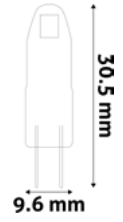

LED G9 FLAT

7W | G9 | 220-240V | 25 000h | CRI80 | 100/x 500/c

ABG9WW-7W-B	5999097916026	640lm	220°	
ABG9NW-7W-B	5999097915968	660lm	220°	

LED COB

1.2W | G4 | 12V | 25 000h | CRI80 | 100/x 500/c

ABCG4EW-1.2W	5999097922768	90lm	300°	
ABCG4NW-1.2W	5999097922782	100lm	300°	