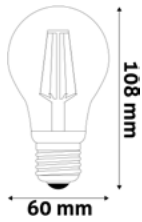

VALUE
PAGE - 24.

CAPSULE
PAGE - 30.

LED FILAMENT GLOBE SUPER HIGH LUMEN

3.8W | E27 | 220-240V | 50 000h | CRI80 | 100/c

ABLFG27WW-3.8W	5999097938844	806lm	120°	Class A
ABLFG27NW-3.8W	5999097938820	806lm	120°	Class A

LED FILAMENT GLOBE SUPER HIGH LUMEN 3PCS/PACK

3.8W | E27 | 220-240V | 50 000h | CRI80 | 3/b 120/c

ABLFG27NW-3.8W-3P	5999097962641	806lm	120°	Class A
ABLFG27WW-3.8W-3P	5999097962665	806lm	120°	Class A

LED FILAMENT GLOBE A60 SUPER HIGH LUMEN

4.9W | E27 | 220-240V | 25 000h | CRI80 | 100/c

ABLFG27WW-4.9W-SHL	5999097952086	806lm	360°	
ABLFG27NW-4.9W-SHL	5999097952208	806lm	360°	

LED FILAMENT GLOBE A60 SUPER HIGH LUMEN

6.6W | E27 | 220-240V | 25 000h | CRI80 | 100/c