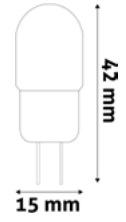

ABG4WW-2W	5999097949048	200lm	270°	
ABG4NW-2W	5999097949062	200lm	270°