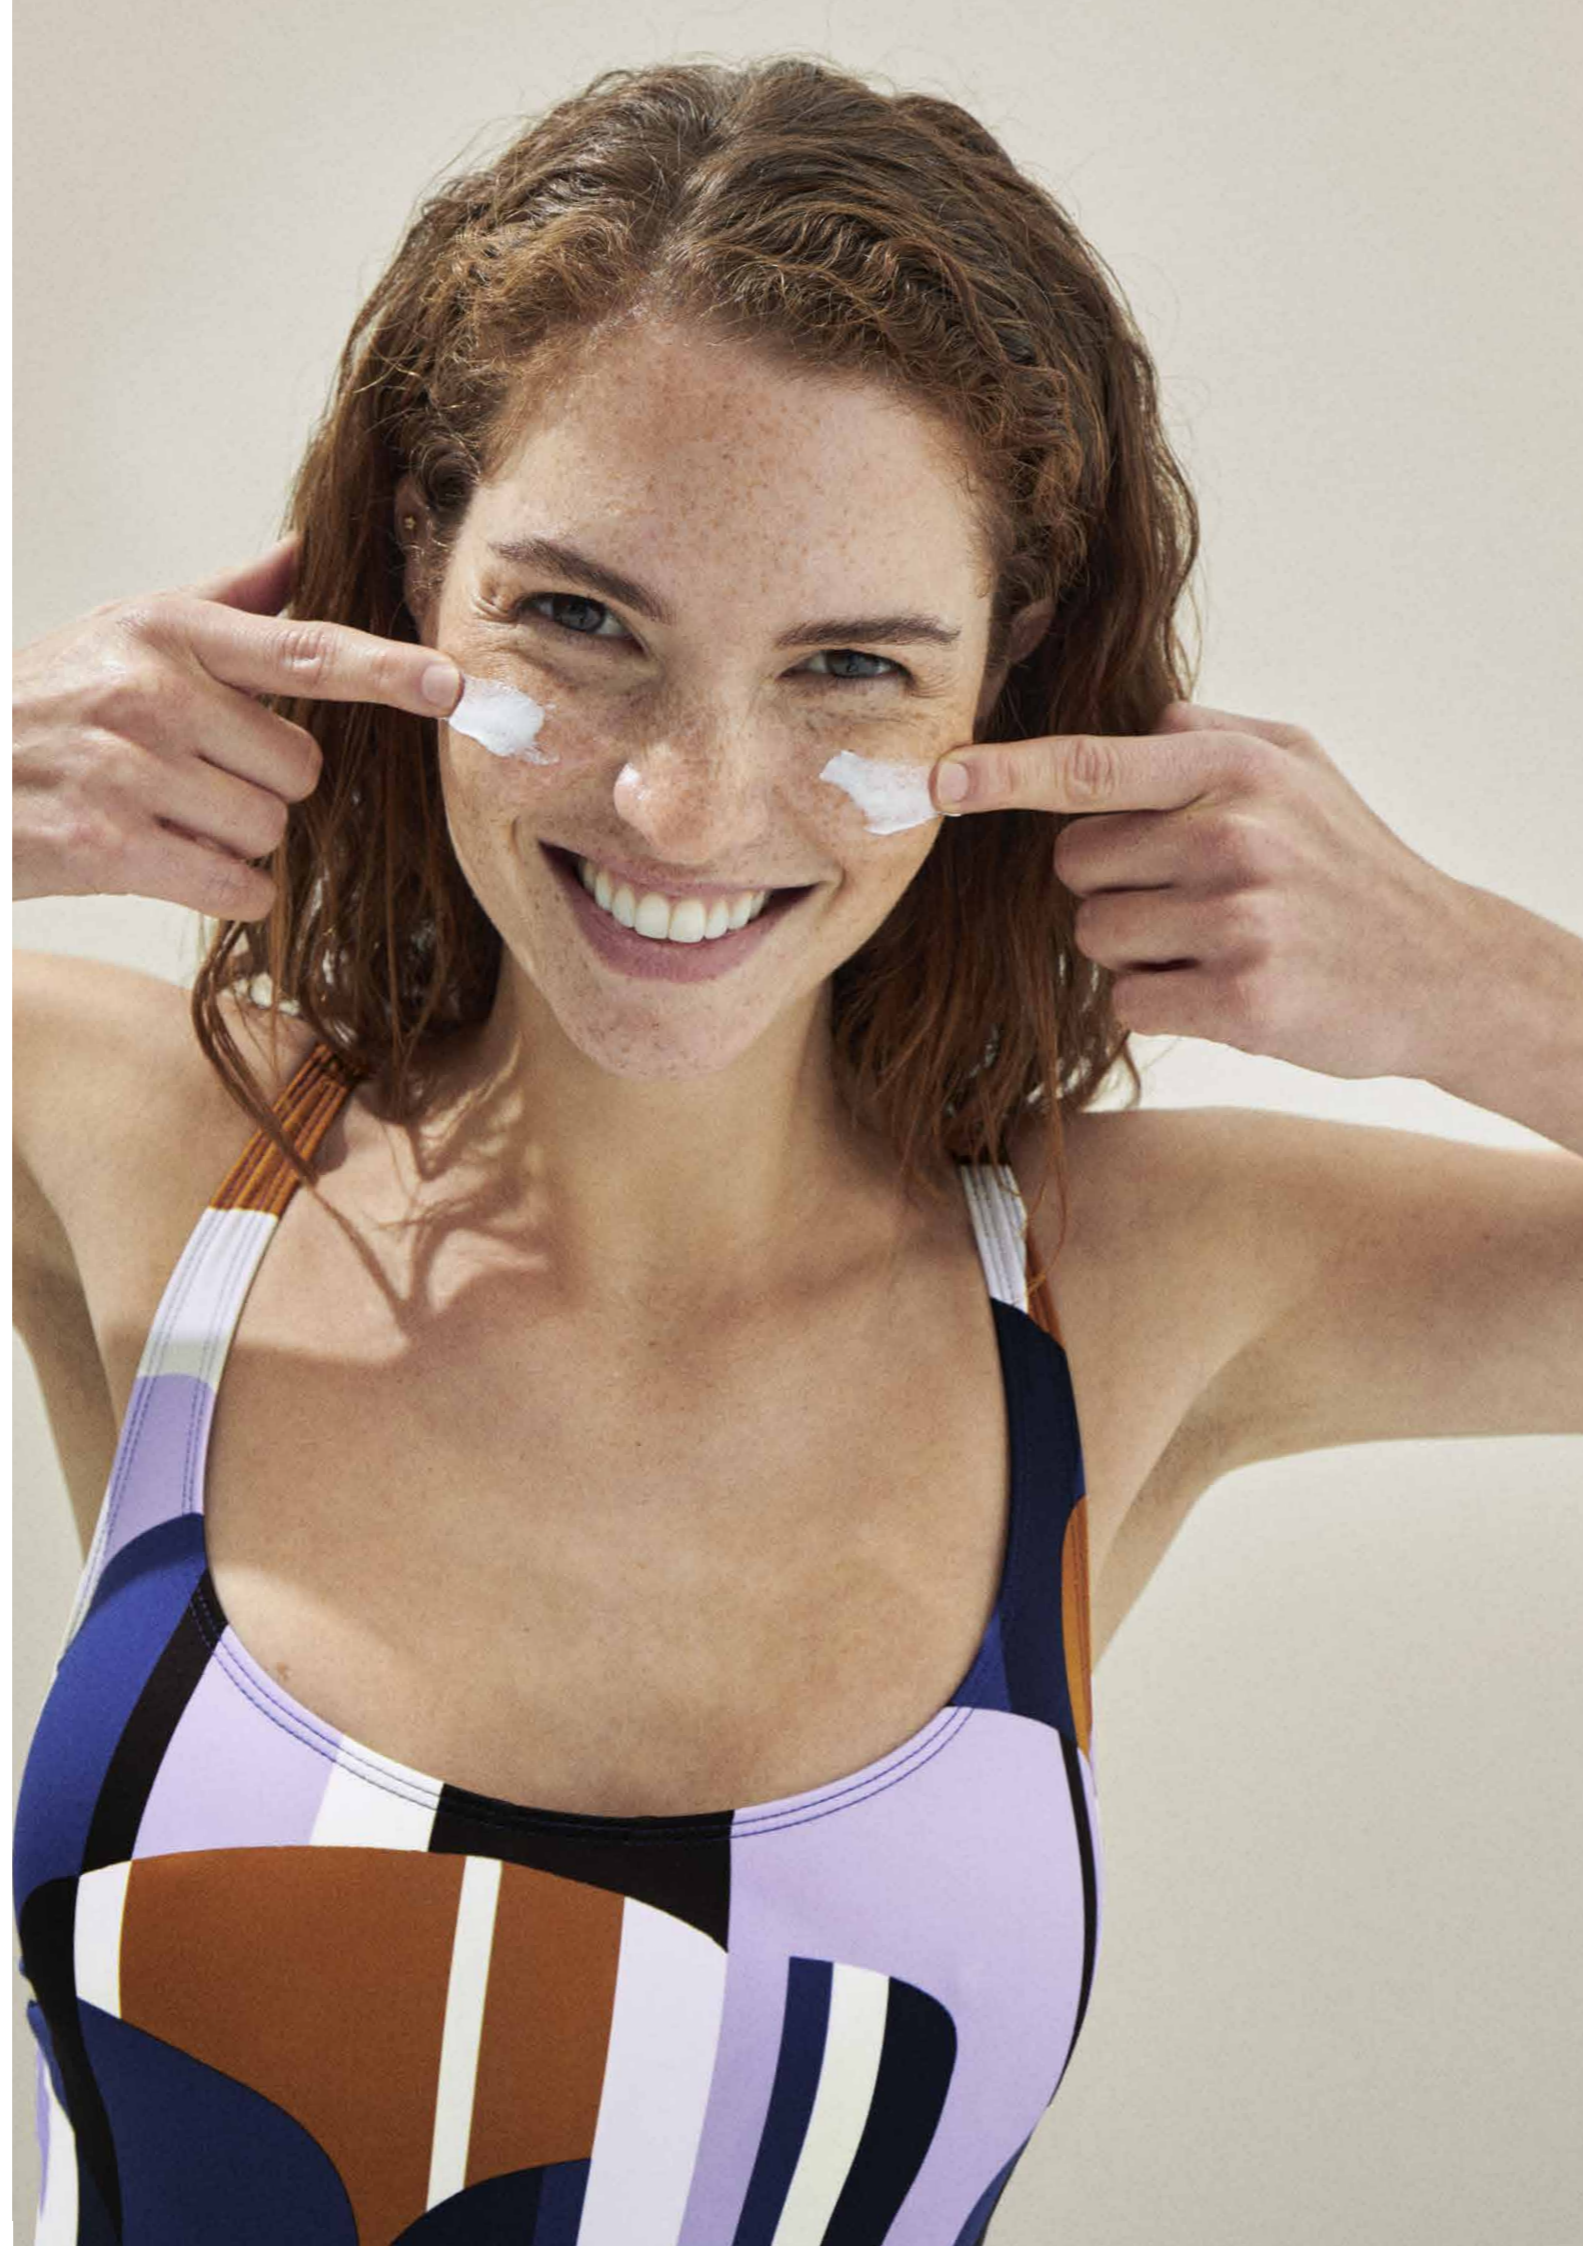

CITY VIBES
PORTO

77093
Bikini-Oberteil
B-C 36-44
Bikini top
B-C 30-38

Print: 82% PES, 18% EL
Lining: 100% PES

78093
Bikinihose
36-44
Bikini pants
8-16

Print: 82% PES, 18% EL
Lining: 100% PES